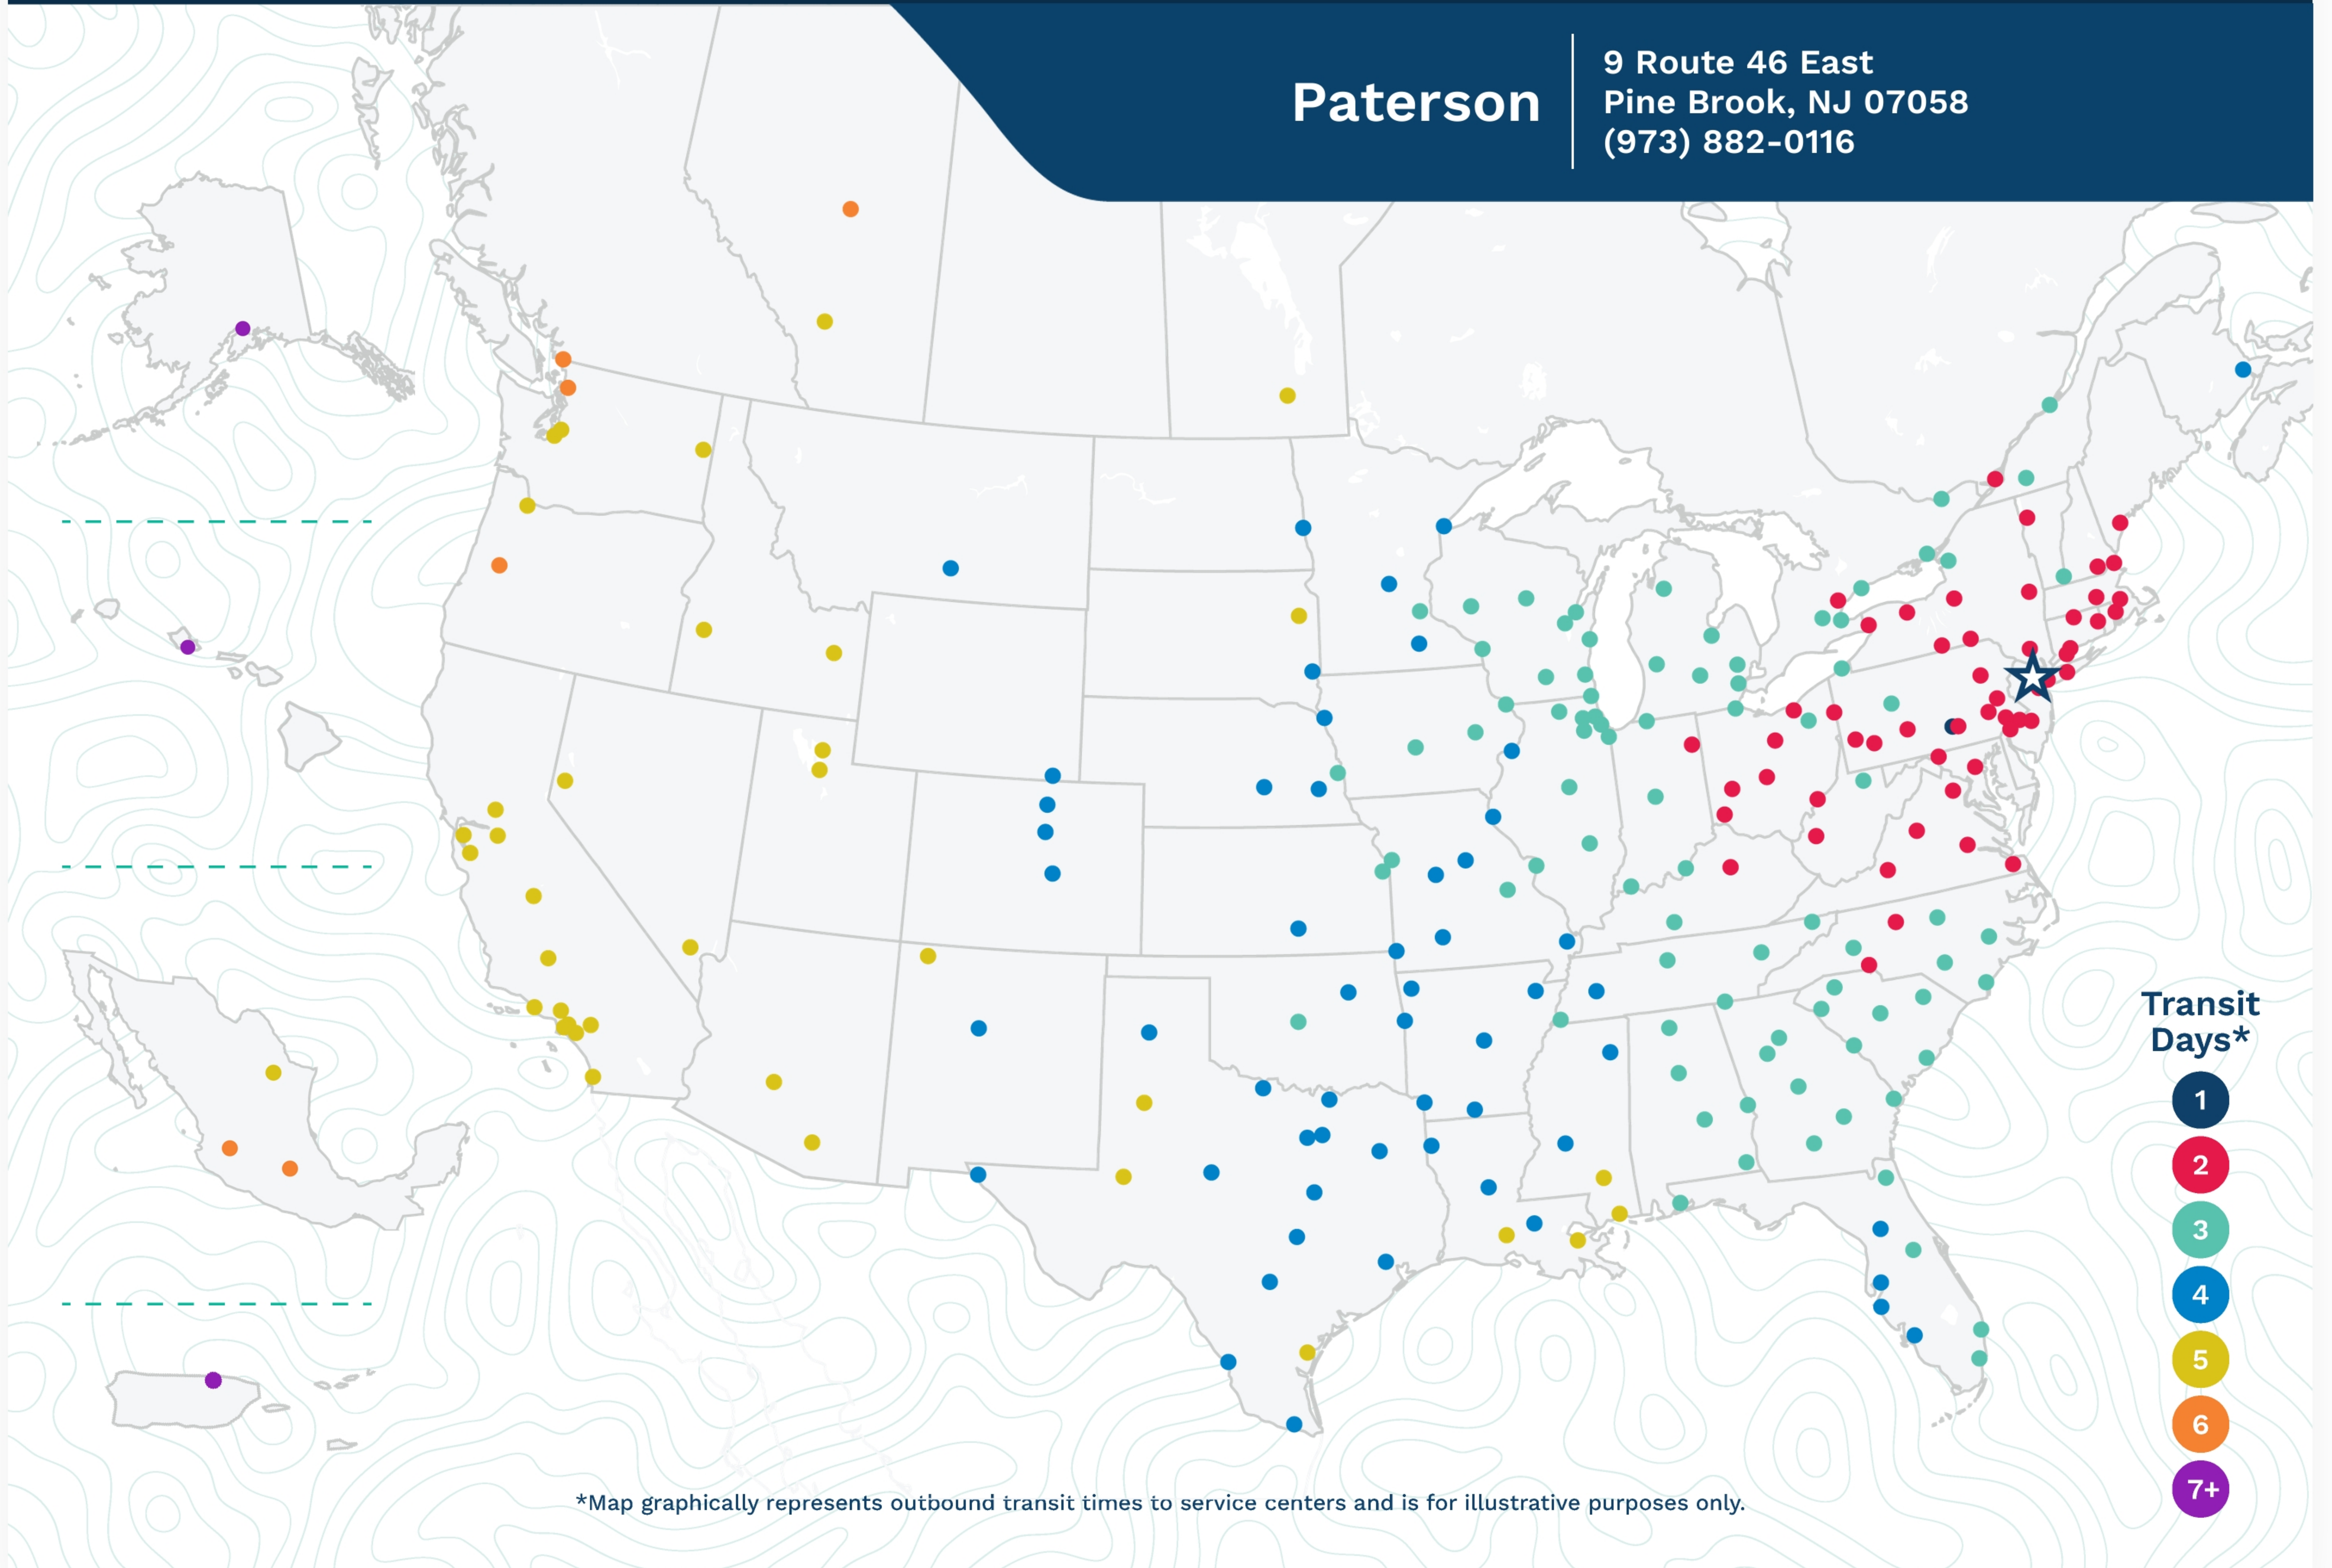

# Advertised Transit Times

via the ABF Freight® Network

**Paterson**

9 Route 46 East  
Pine Brook, NJ 07058  
(973) 882-0116

**Transit Days\***

- 1
- 2
- 3
- 4
- 5
- 6
- 7+

\*Map graphically represents outbound transit times to service centers and is for illustrative purposes only.