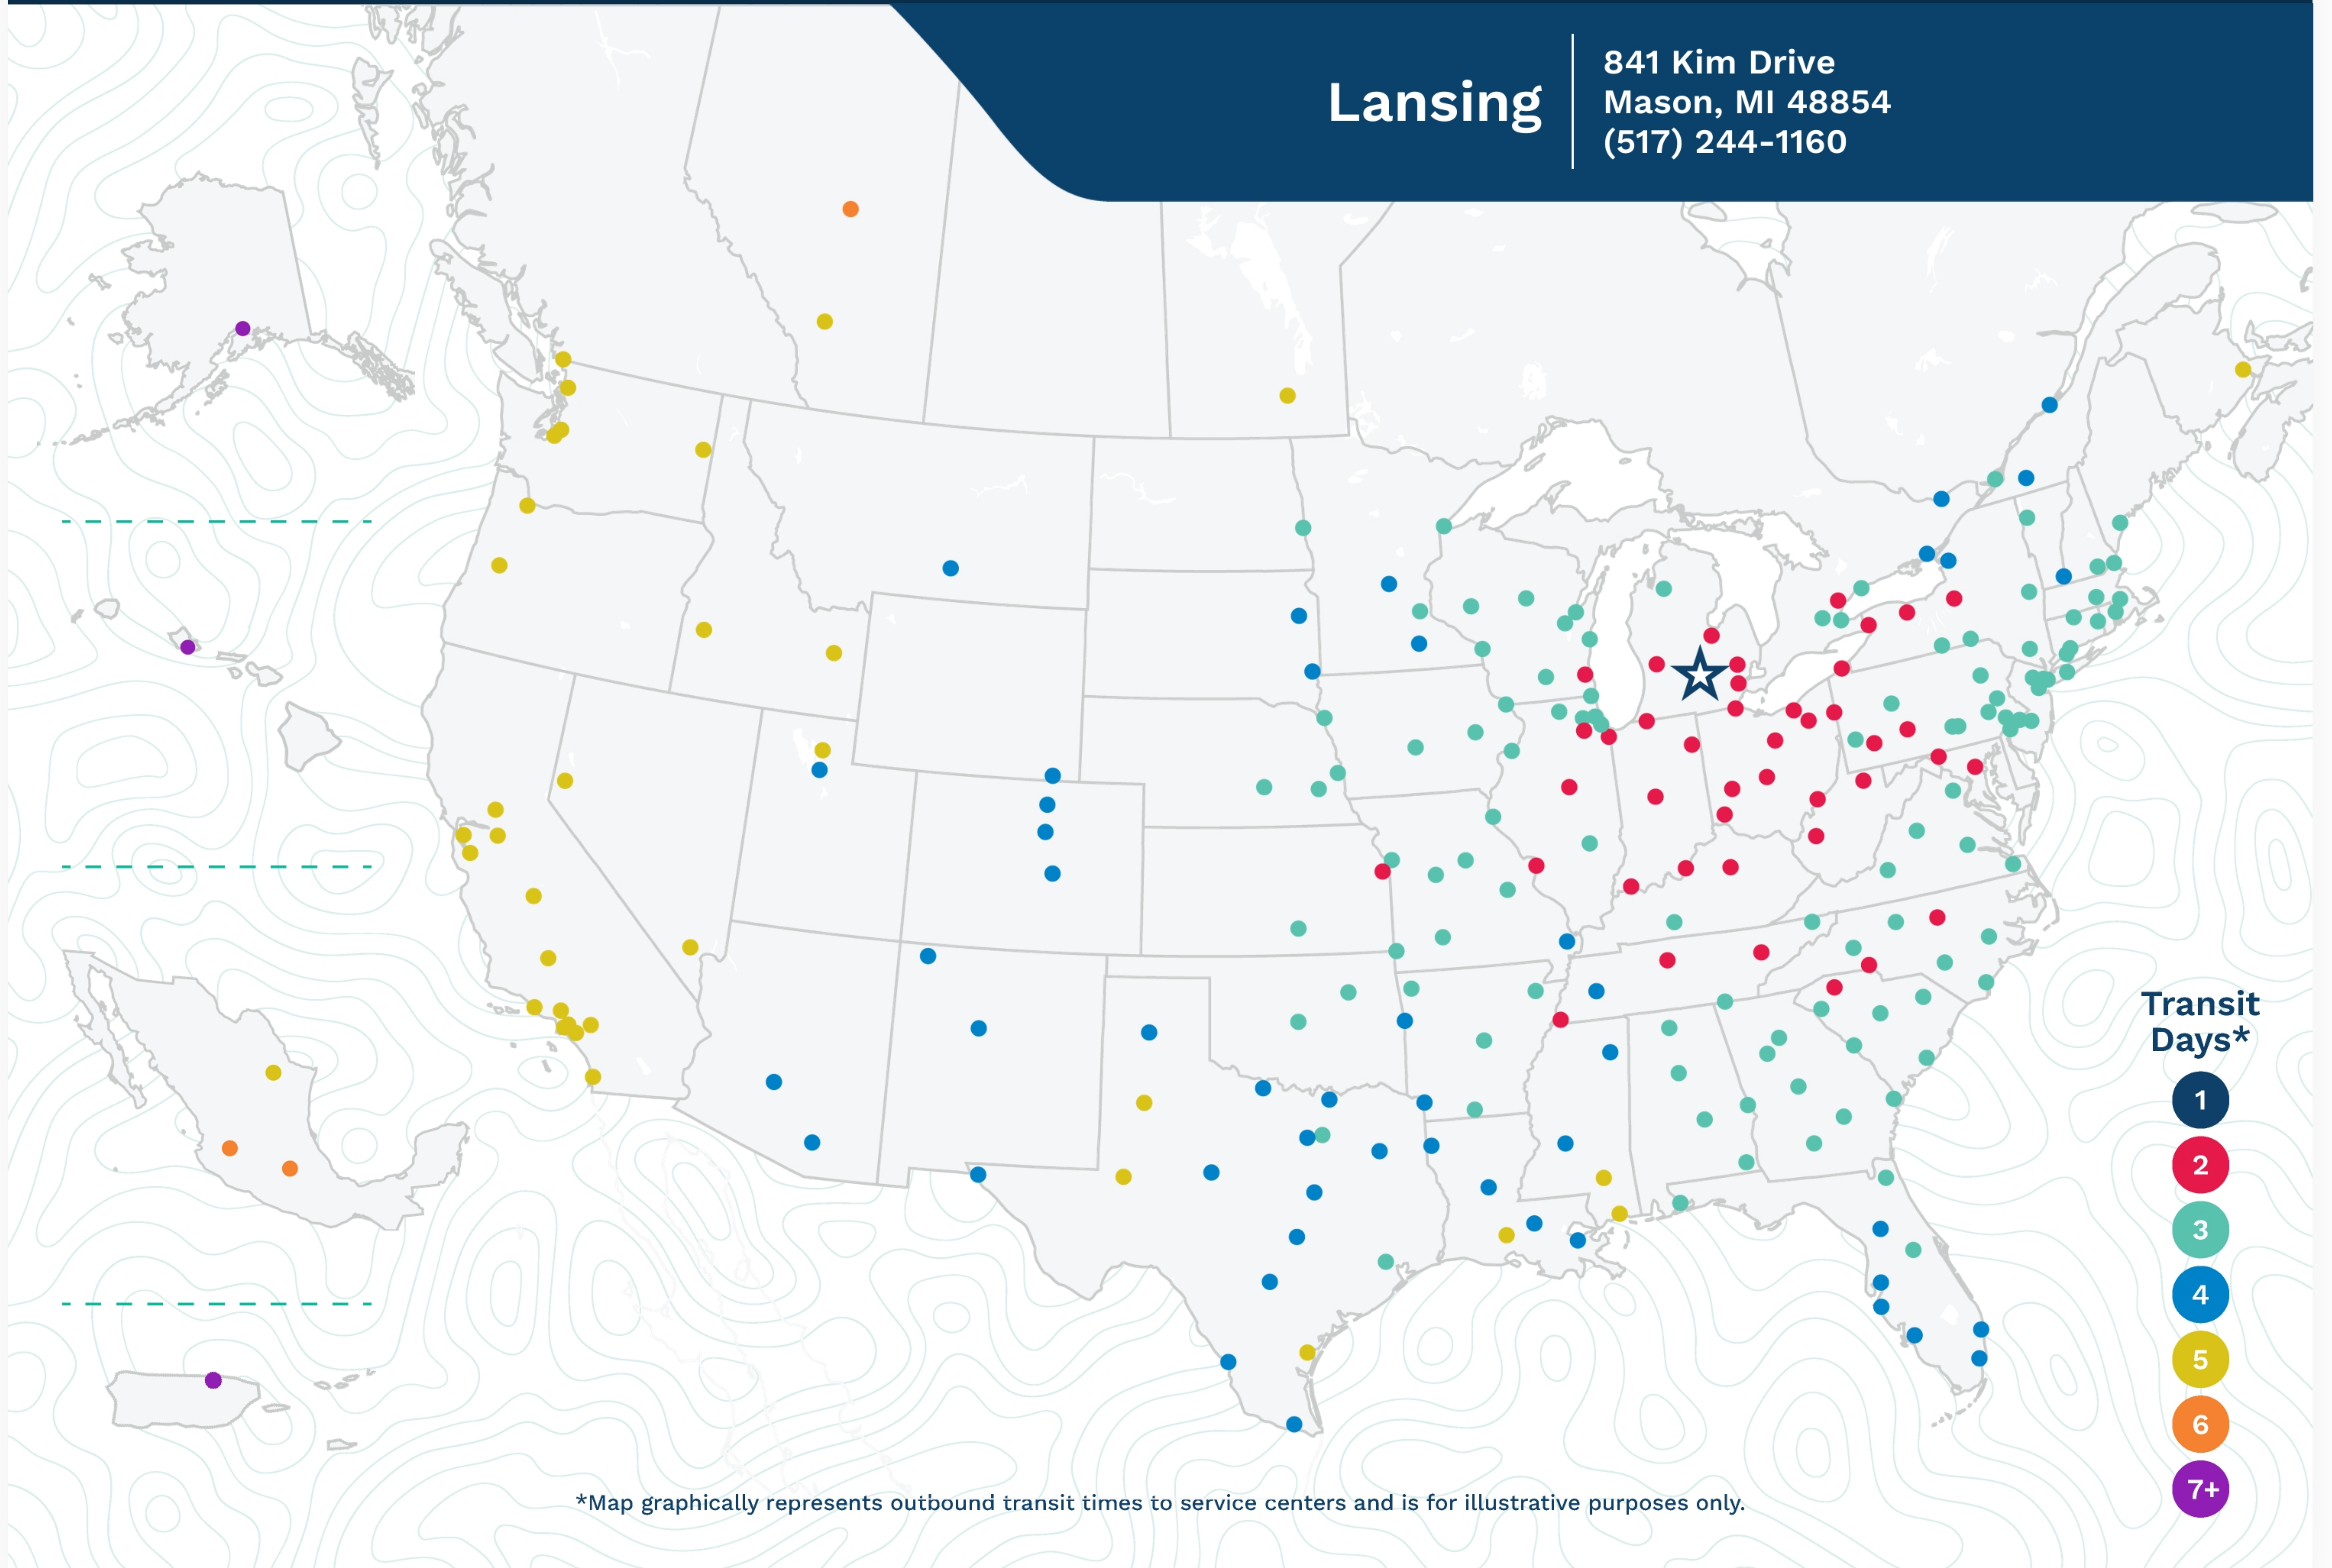

Advertised Transit Times

via the ABF Freight® Network

Lansing

841 Kim Drive
Mason, MI 48854
(517) 244-1160

Transit Days*

- 1
- 2
- 3
- 4
- 5
- 6
- 7+

*Map graphically represents outbound transit times to service centers and is for illustrative purposes only.