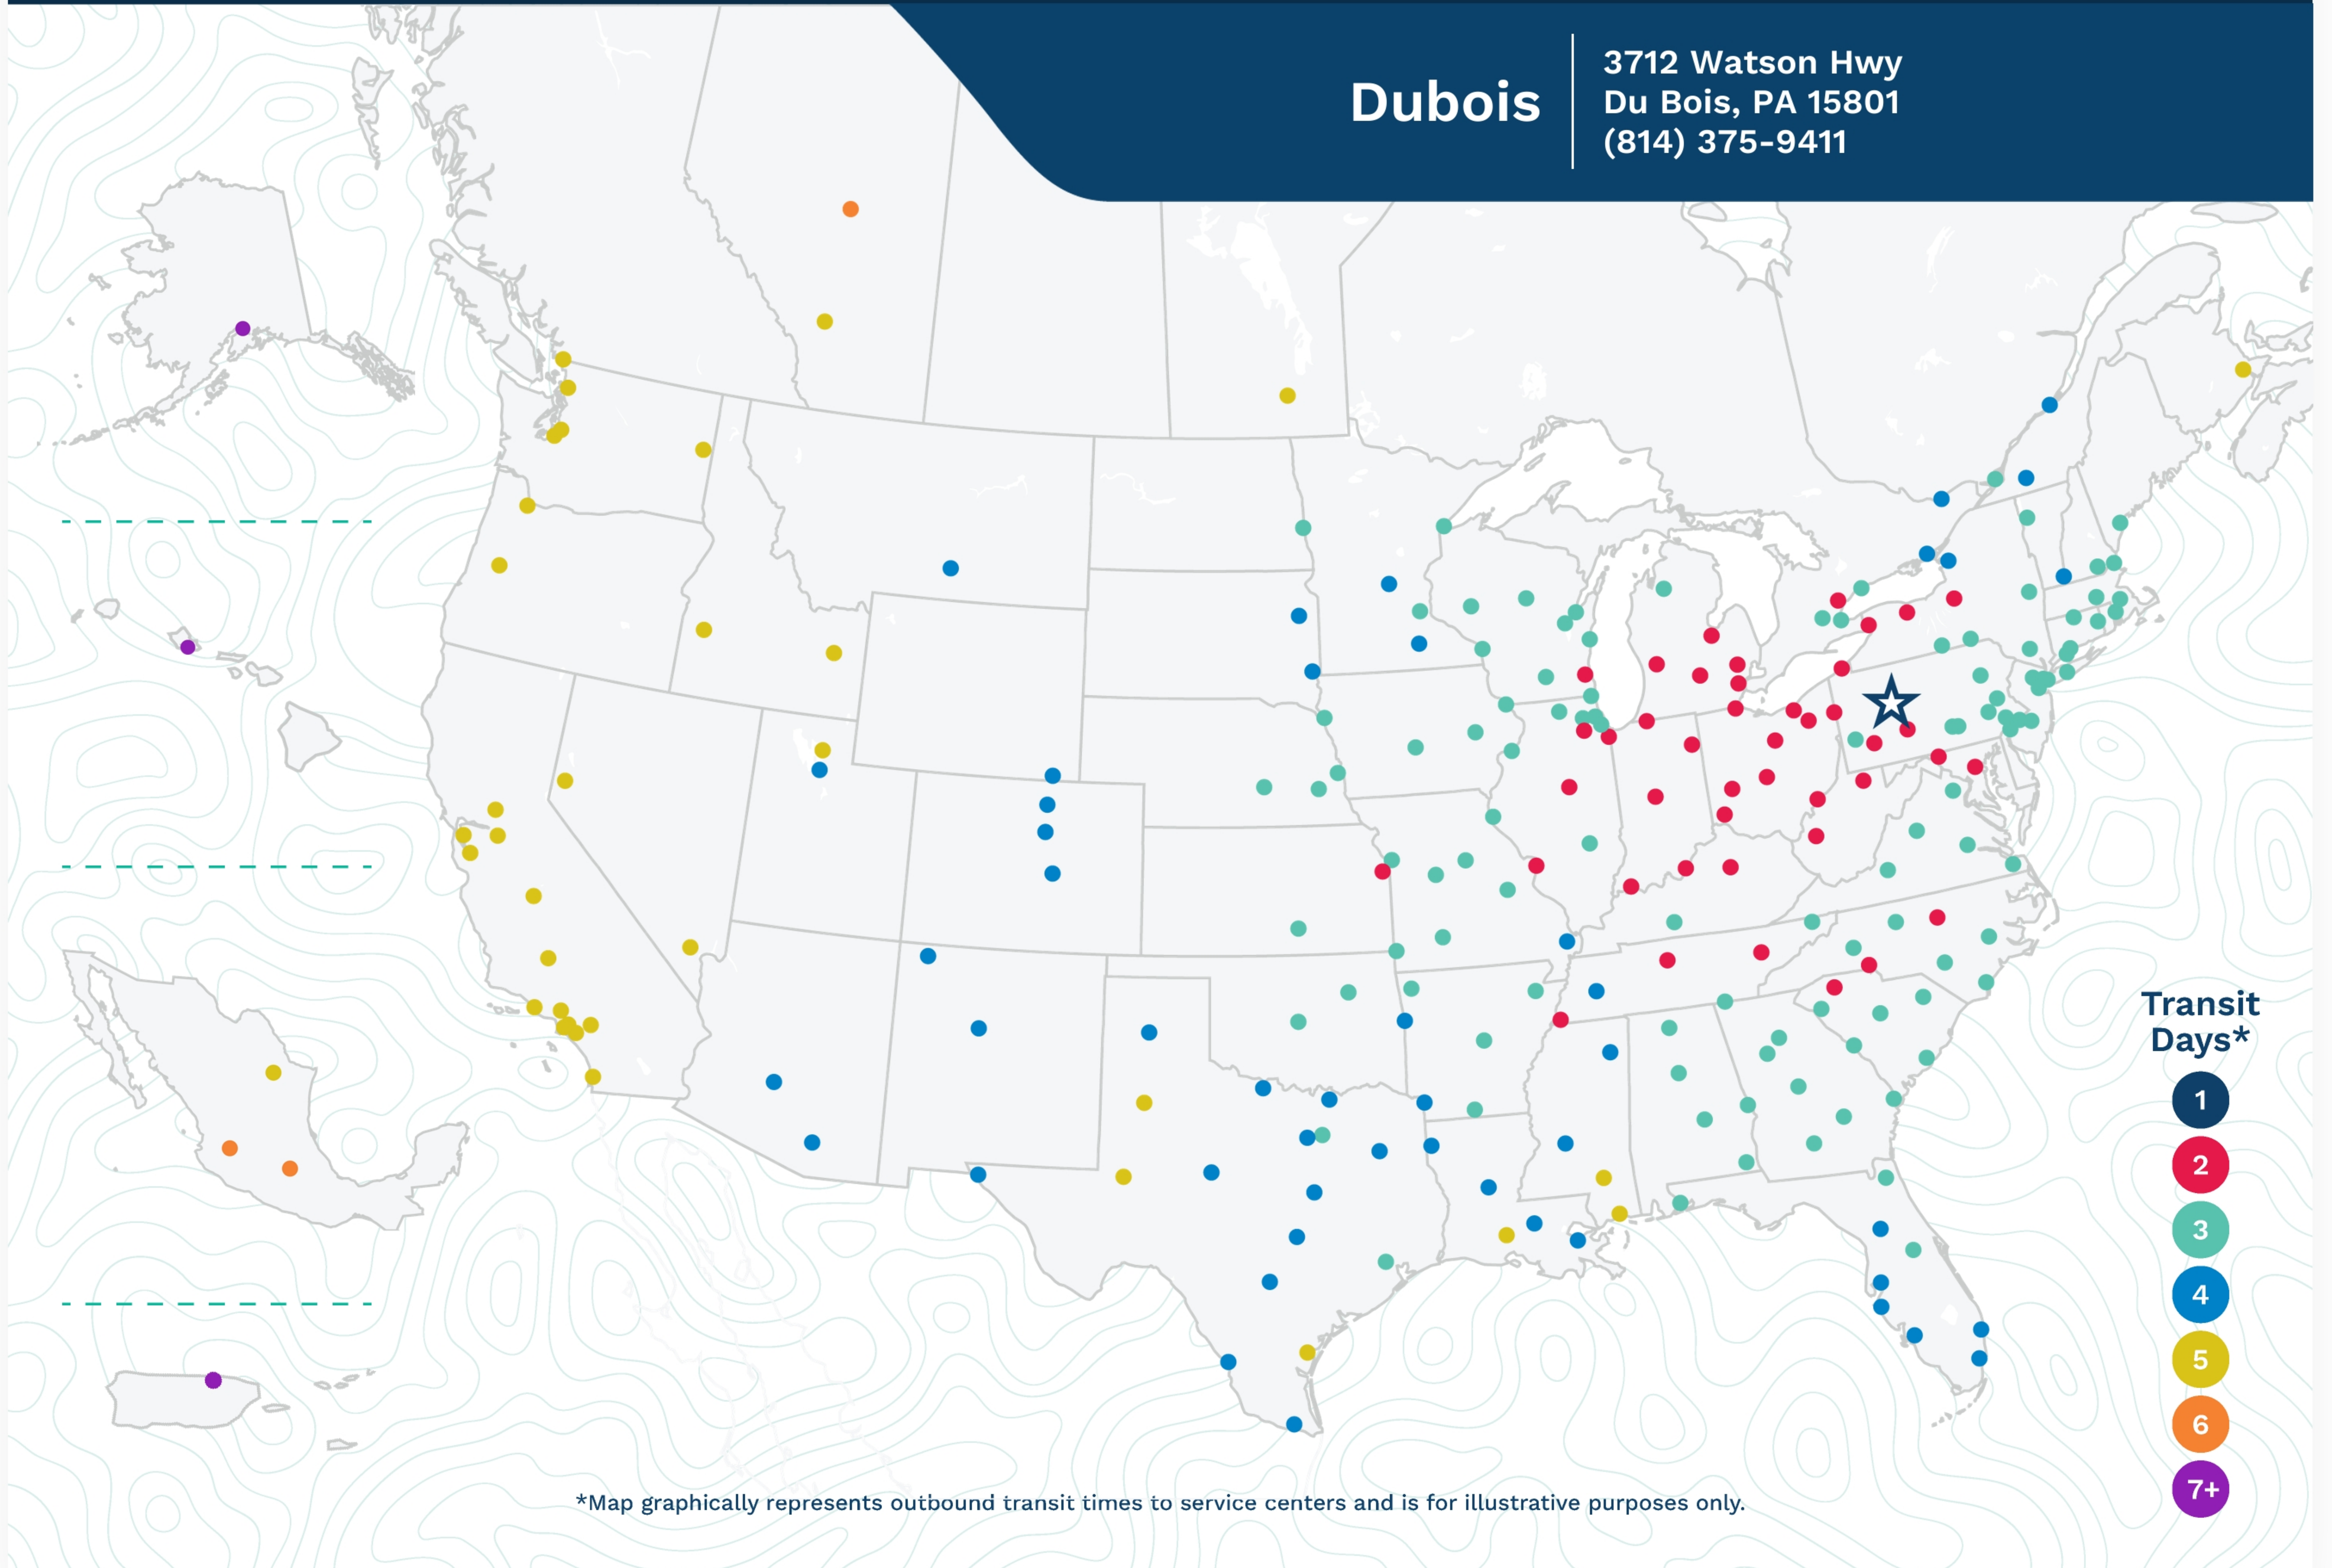

Advertised Transit Times

via the ABF Freight® Network

Dubois

3712 Watson Hwy
Du Bois, PA 15801
(814) 375-9411

*Map graphically represents outbound transit times to service centers and is for illustrative purposes only.