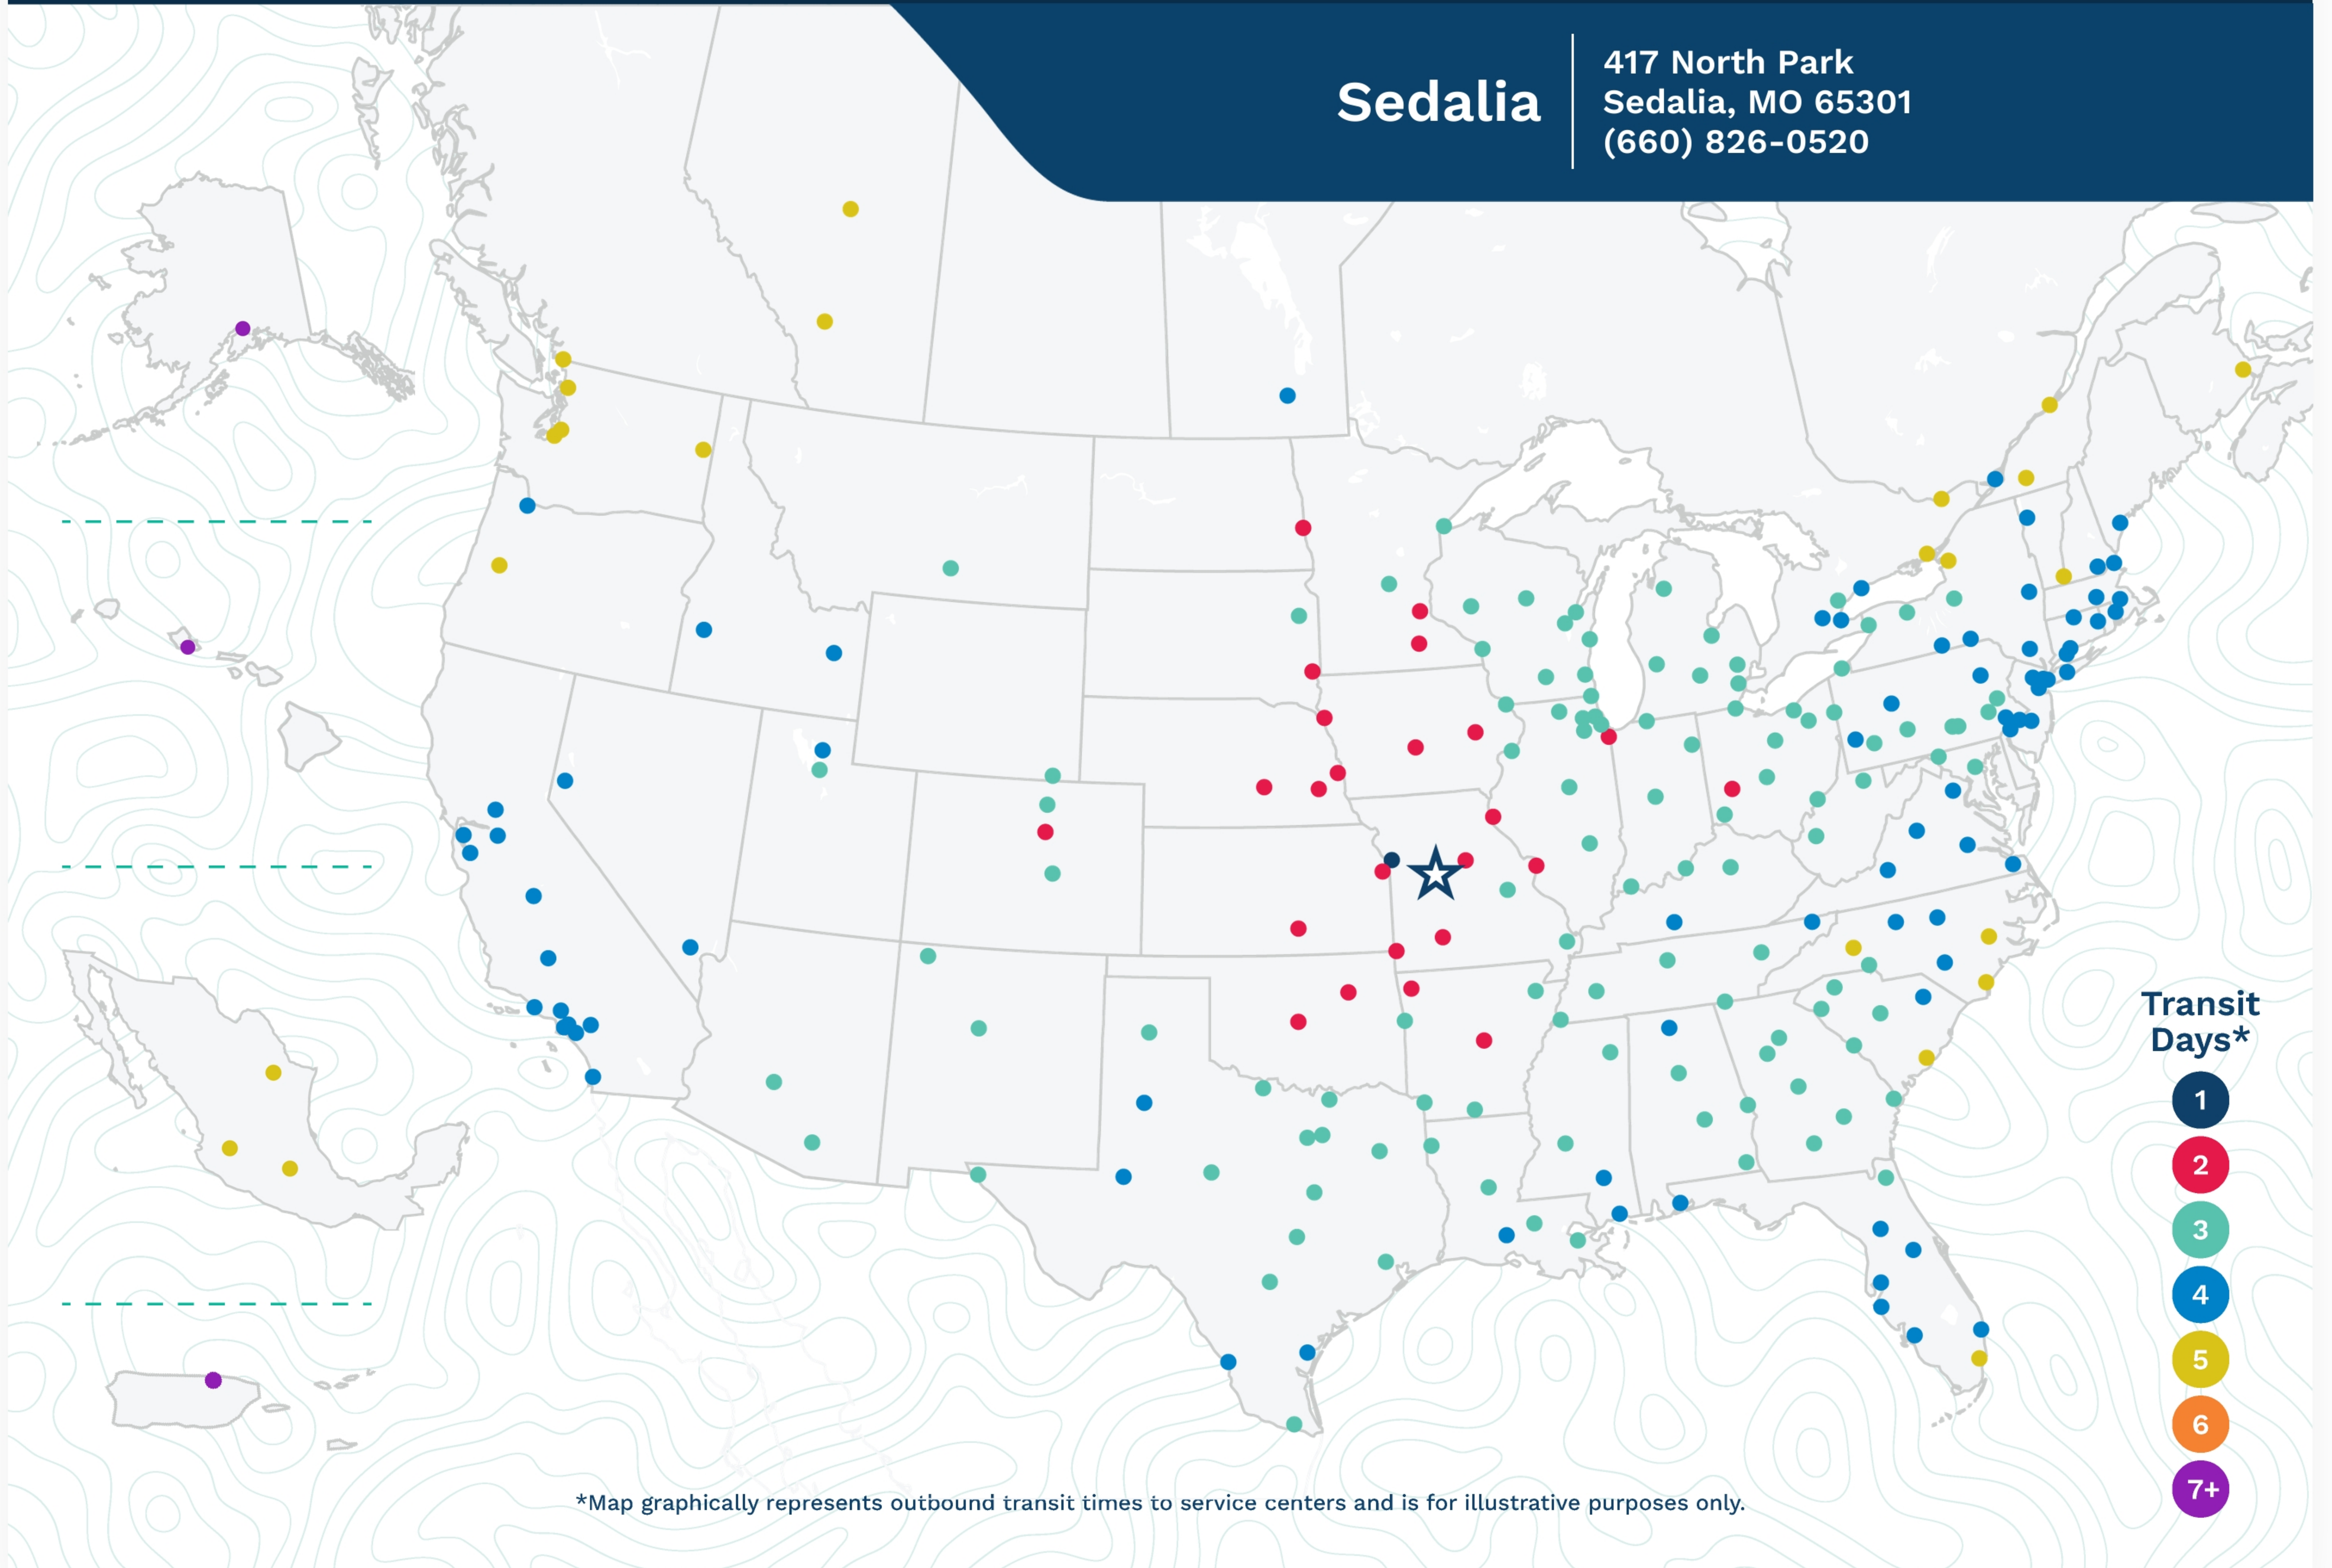

Sedalia

417 North Park
Sedalia, MO 65301
(660) 826-0520

*Map graphically represents outbound transit times to service centers and is for illustrative purposes only.