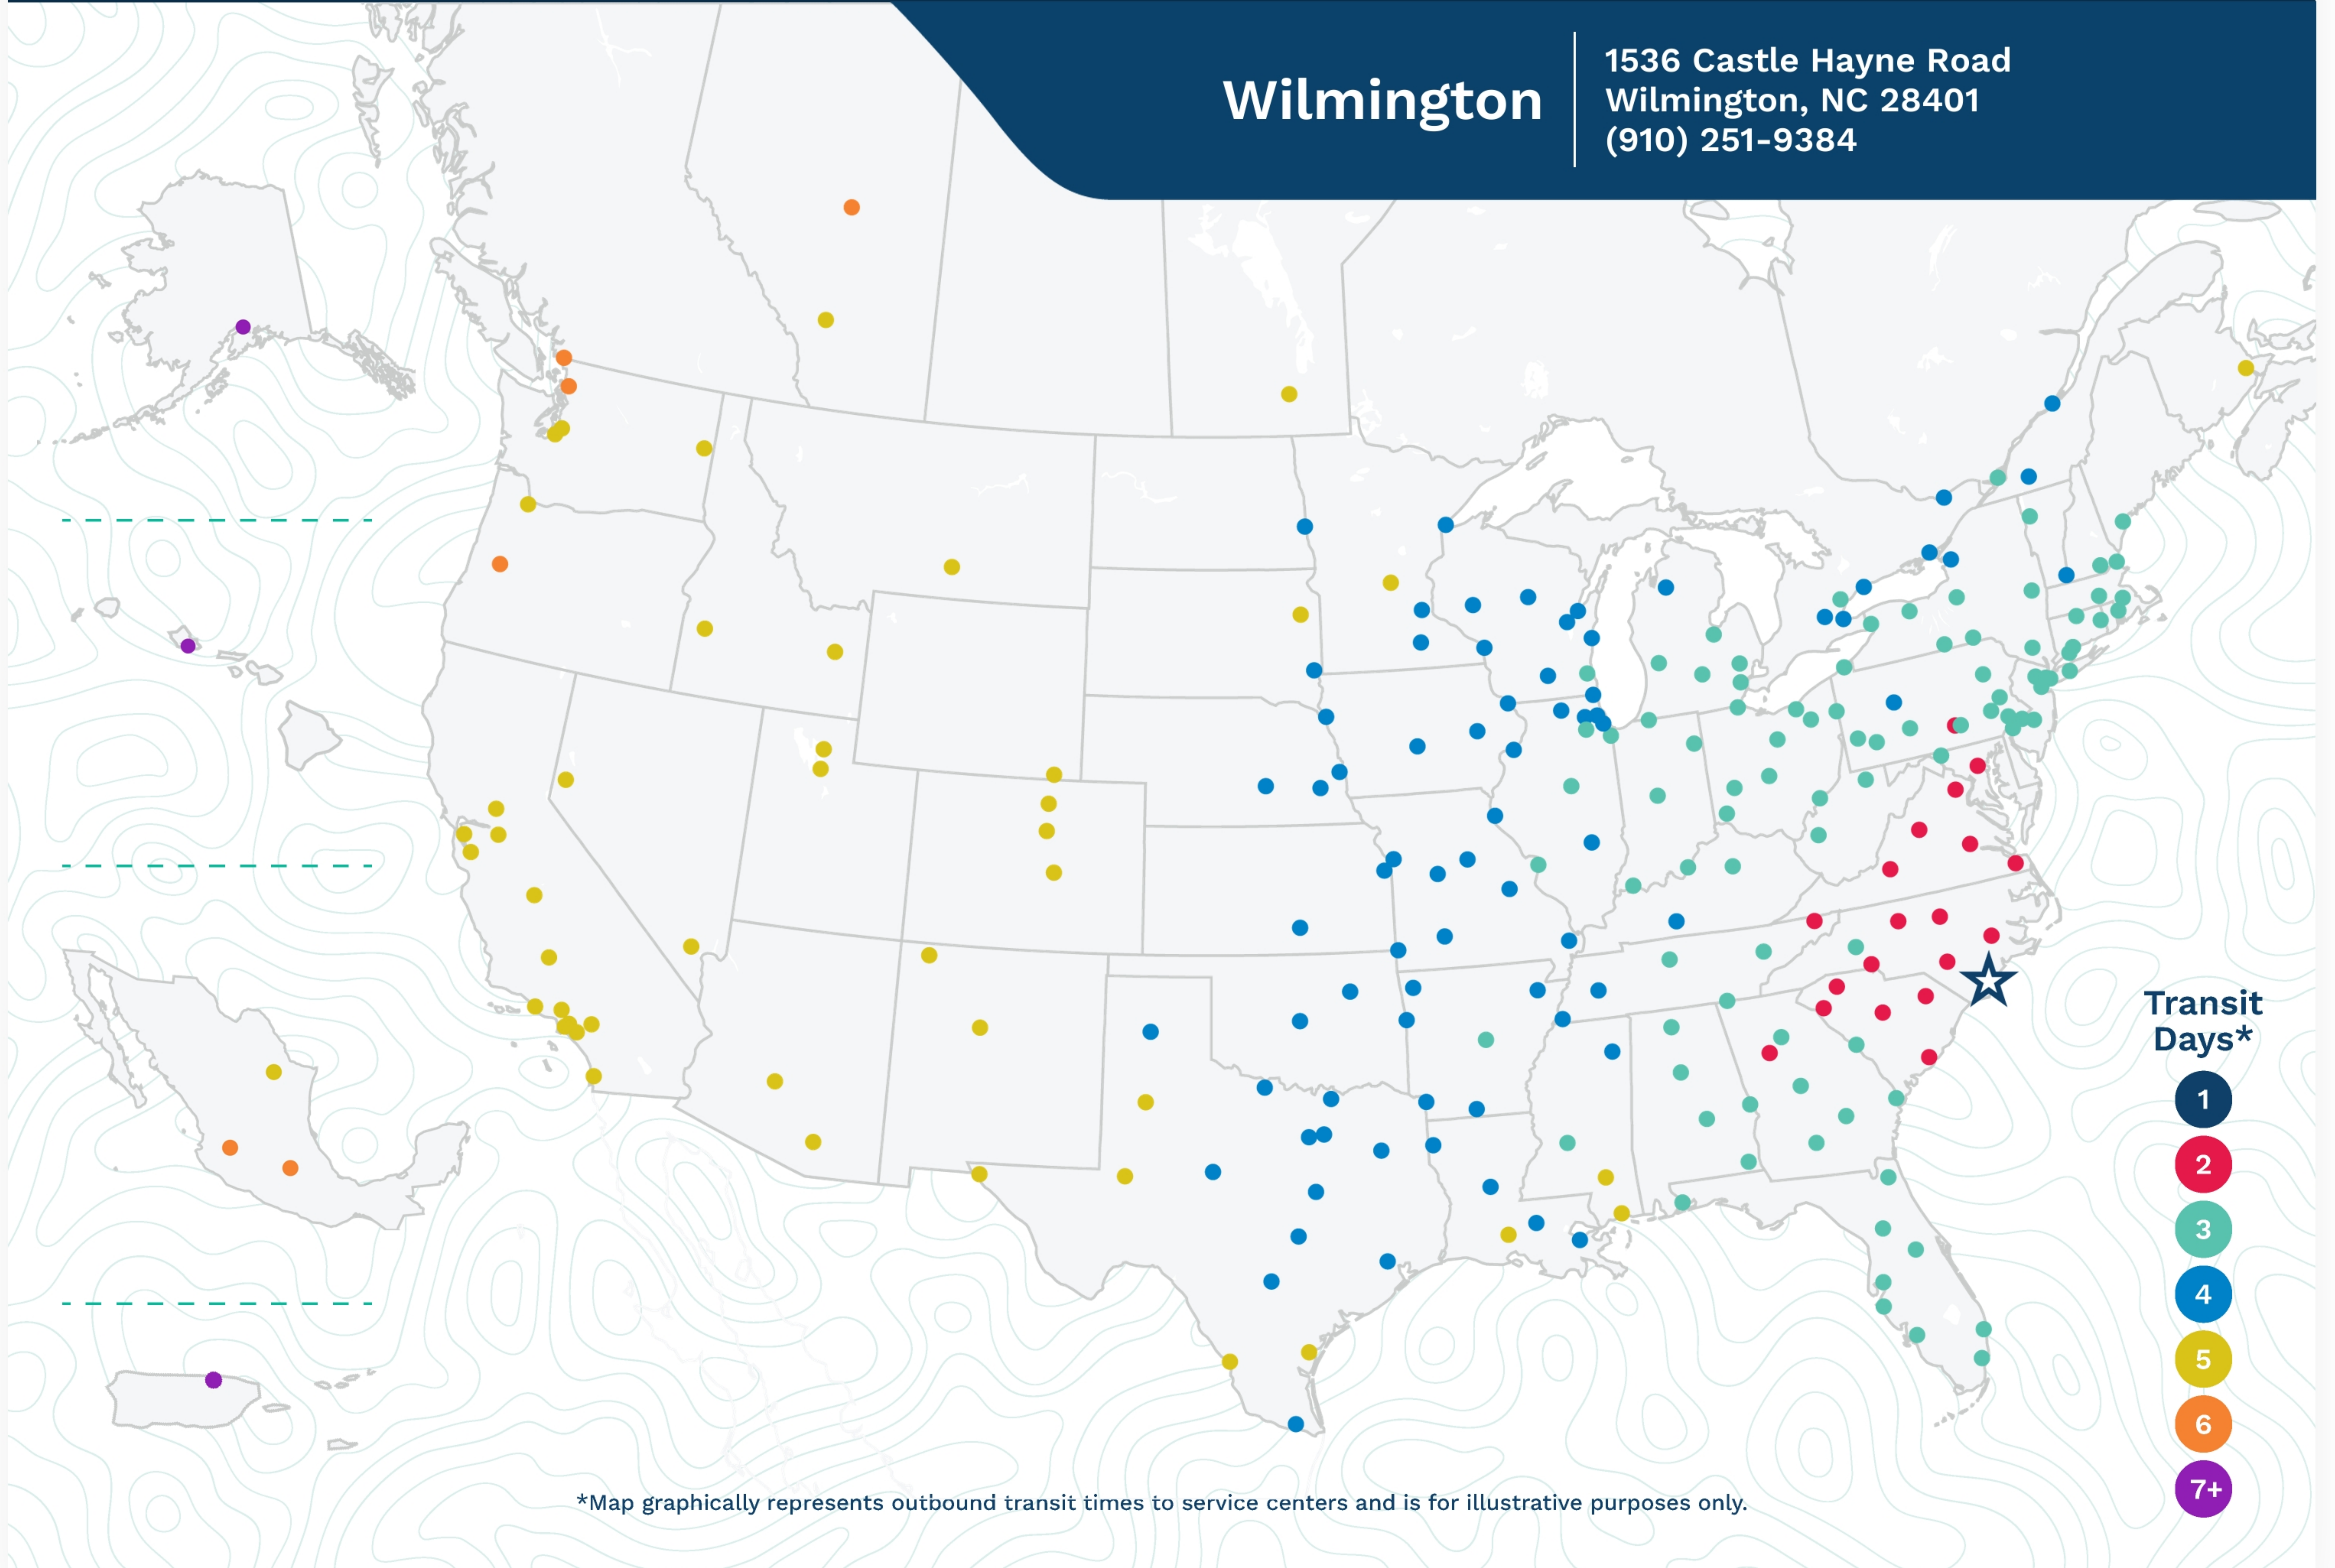

Wilmington

1536 Castle Hayne Road
Wilmington, NC 28401
(910) 251-9384

*Map graphically represents outbound transit times to service centers and is for illustrative purposes only.