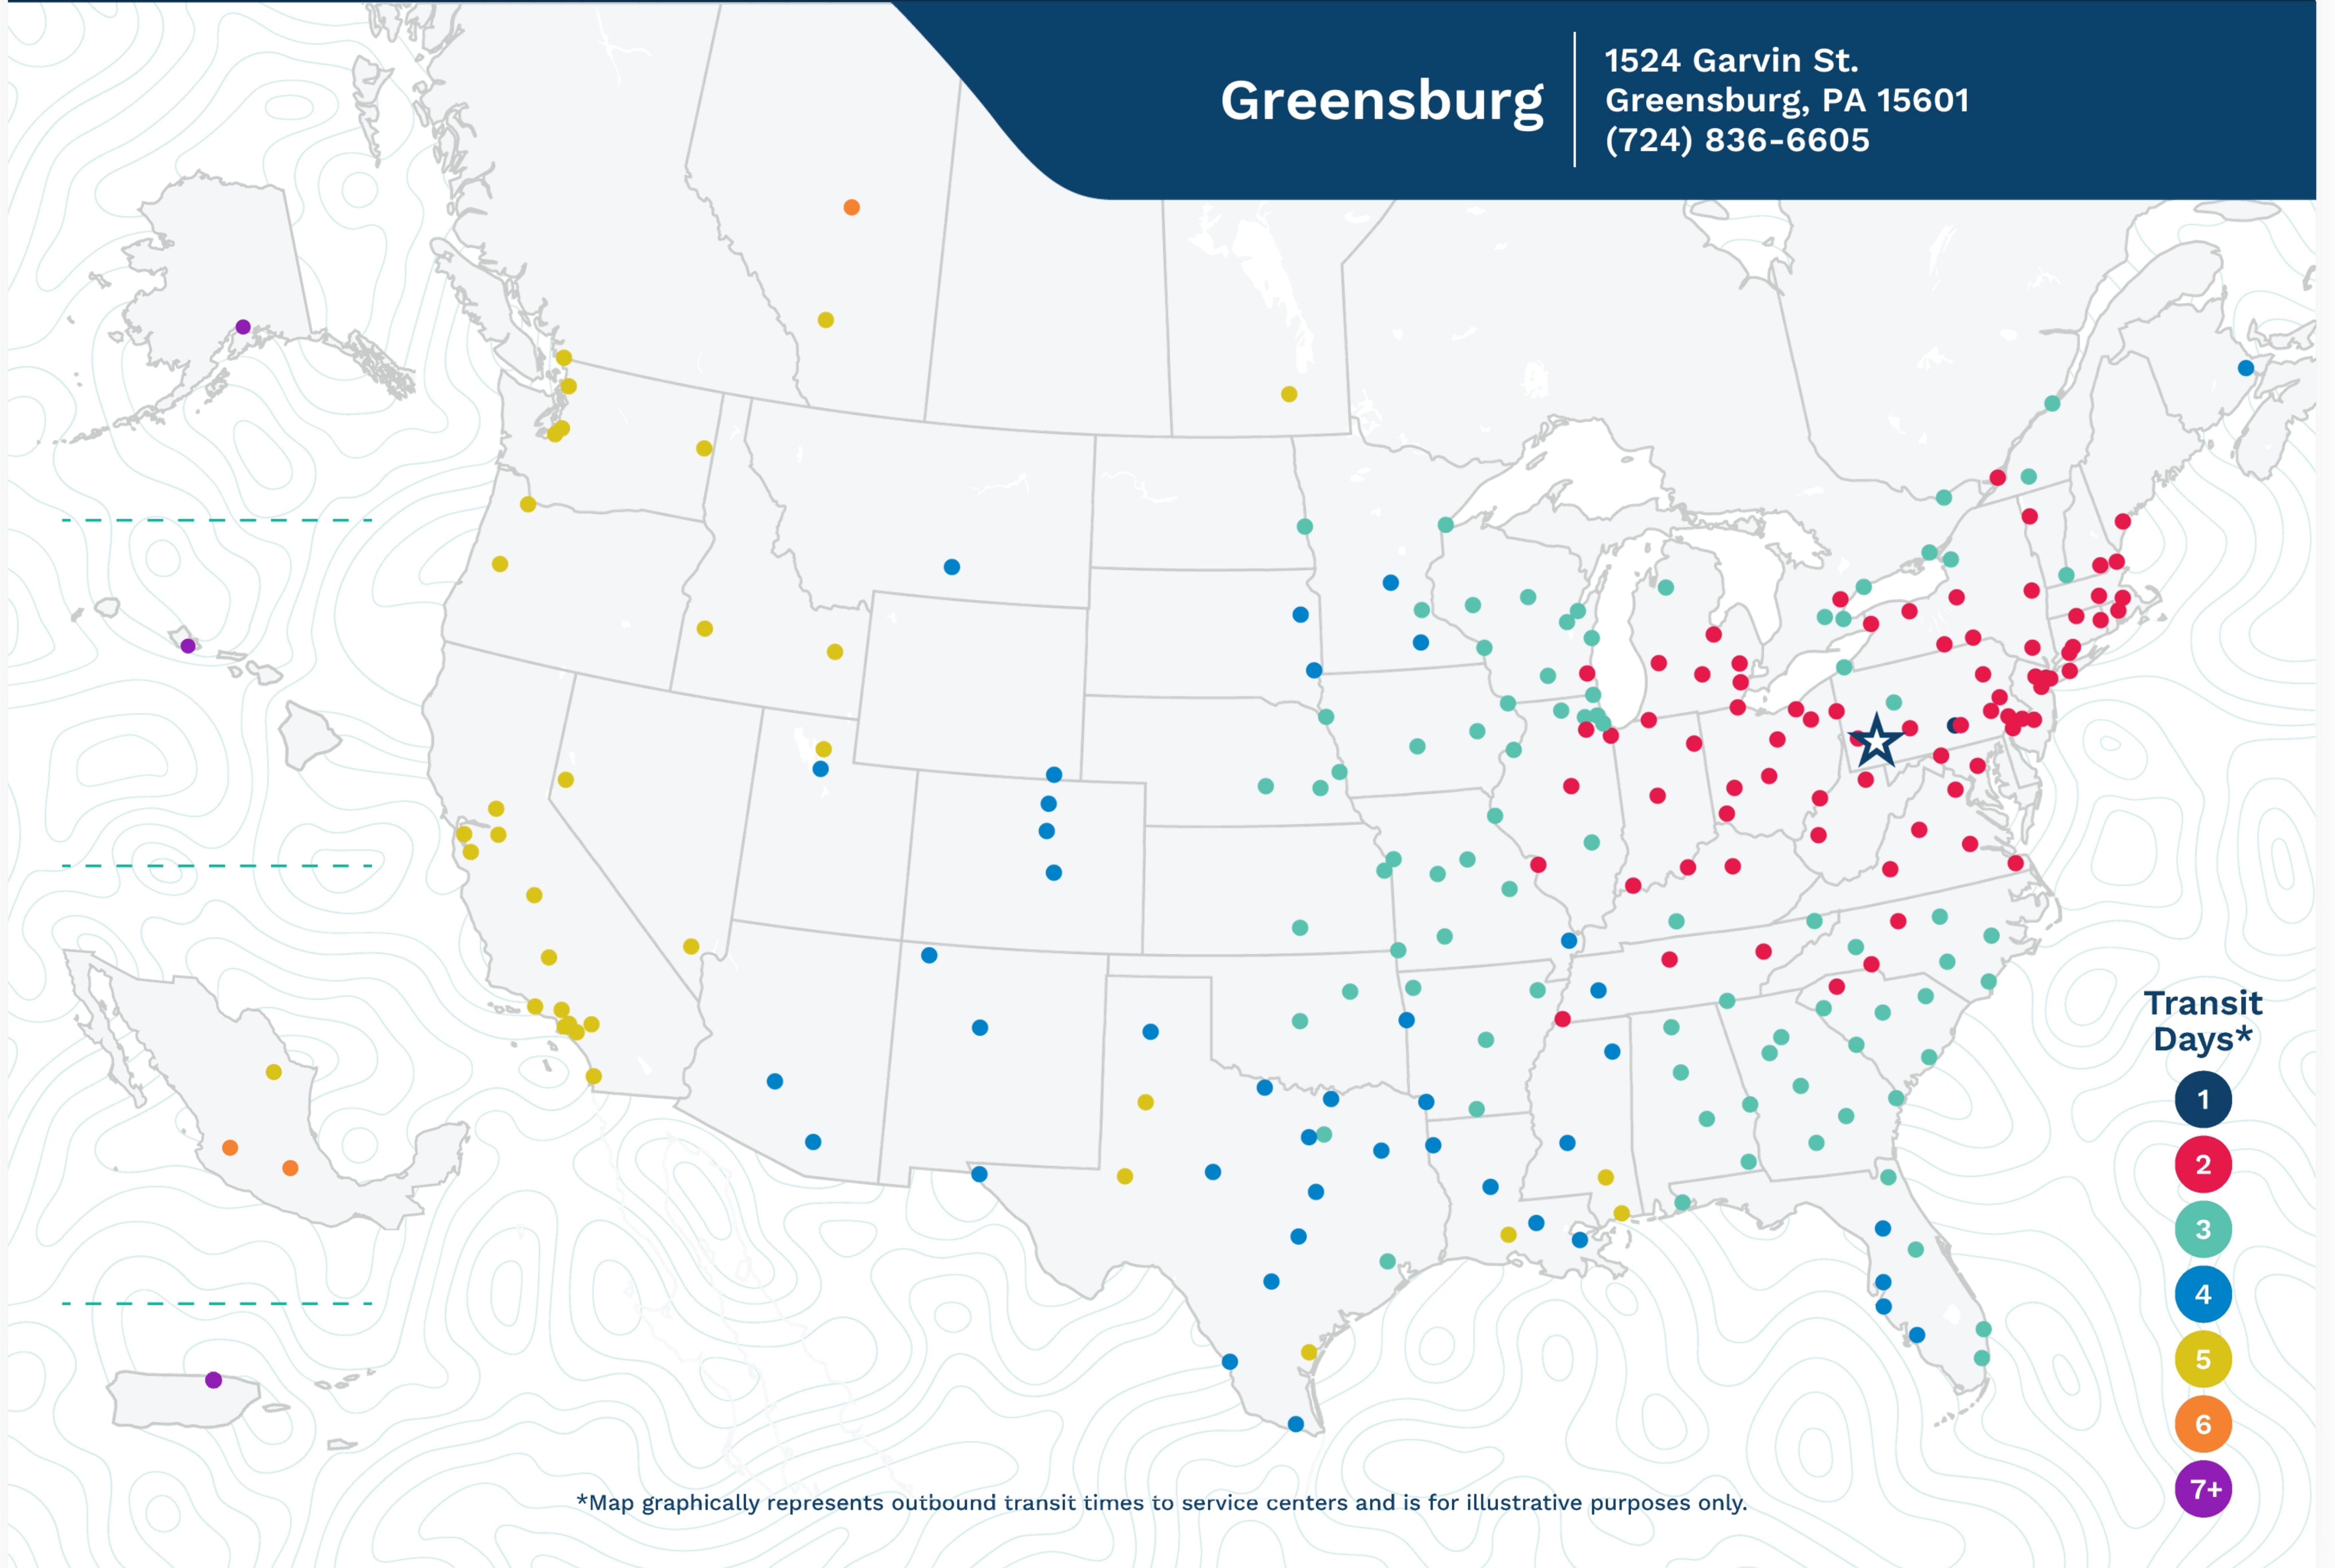

Advertised Transit Times

via the ABF Freight® Network

Greensburg

1524 Garvin St.
Greensburg, PA 15601
(724) 836-6605

*Map graphically represents outbound transit times to service centers and is for illustrative purposes only.