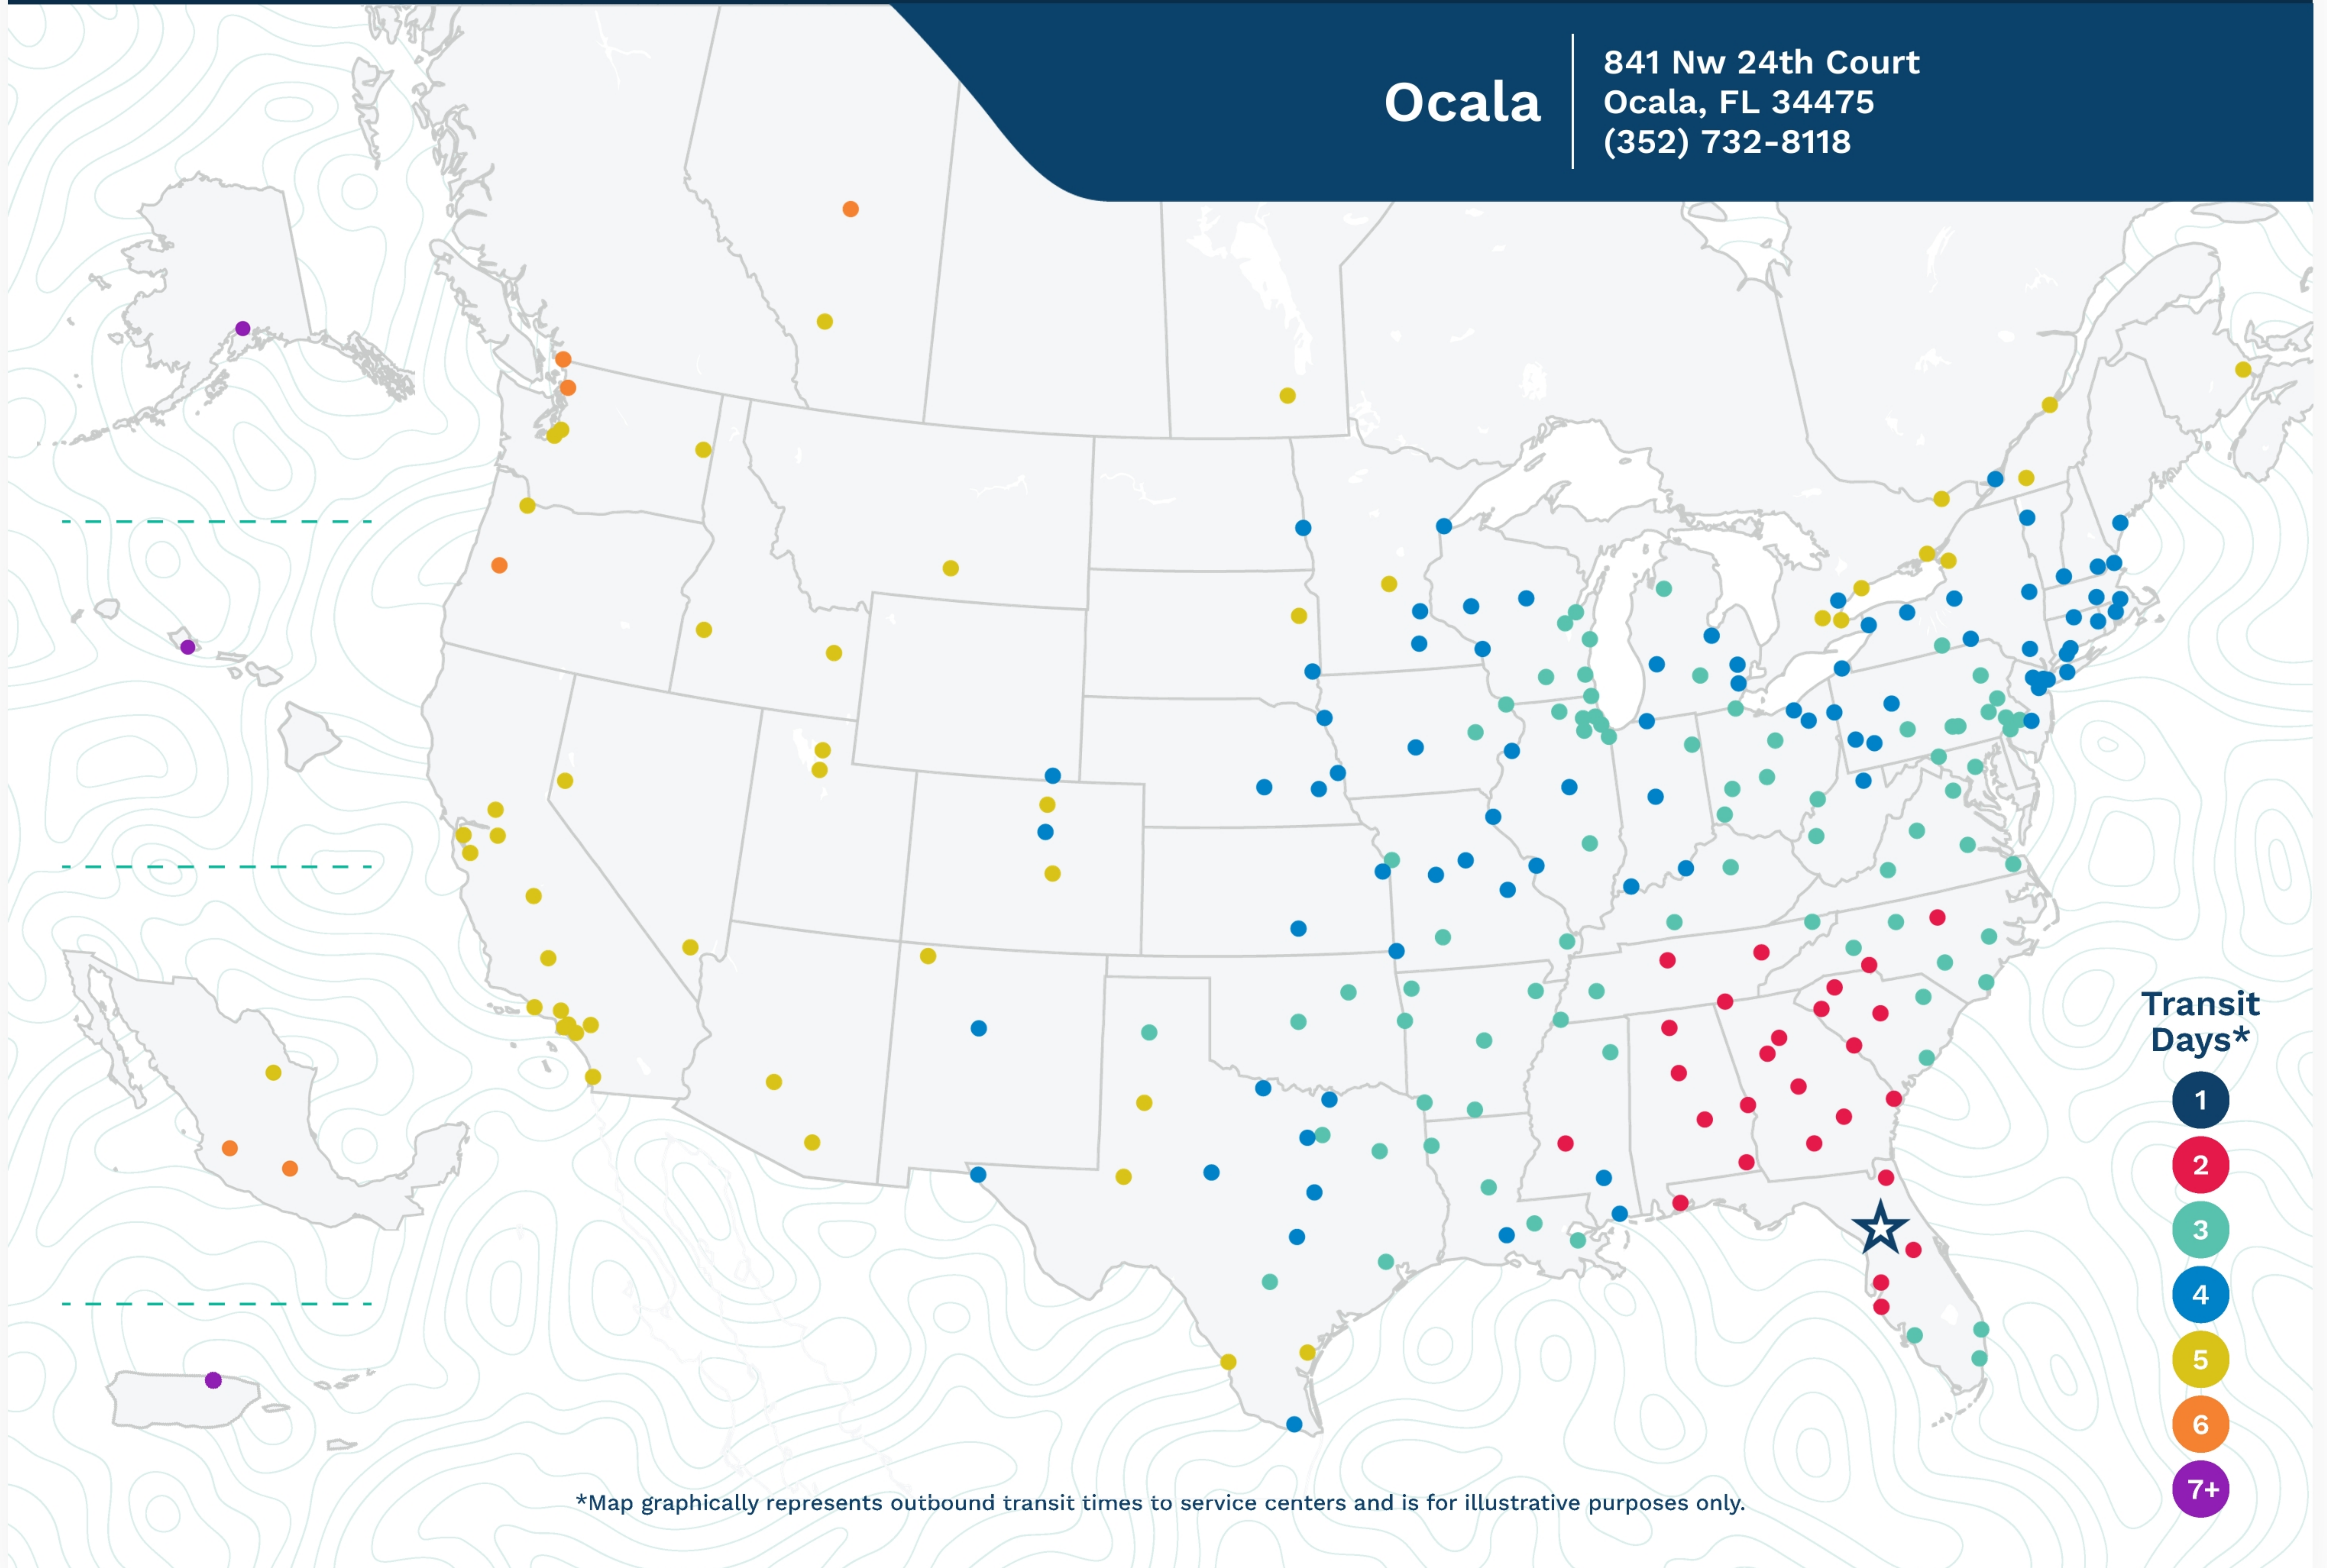

Advertised Transit Times

via the ABF Freight® Network

Ocala

841 Nw 24th Court
Ocala, FL 34475
(352) 732-8118

*Map graphically represents outbound transit times to service centers and is for illustrative purposes only.