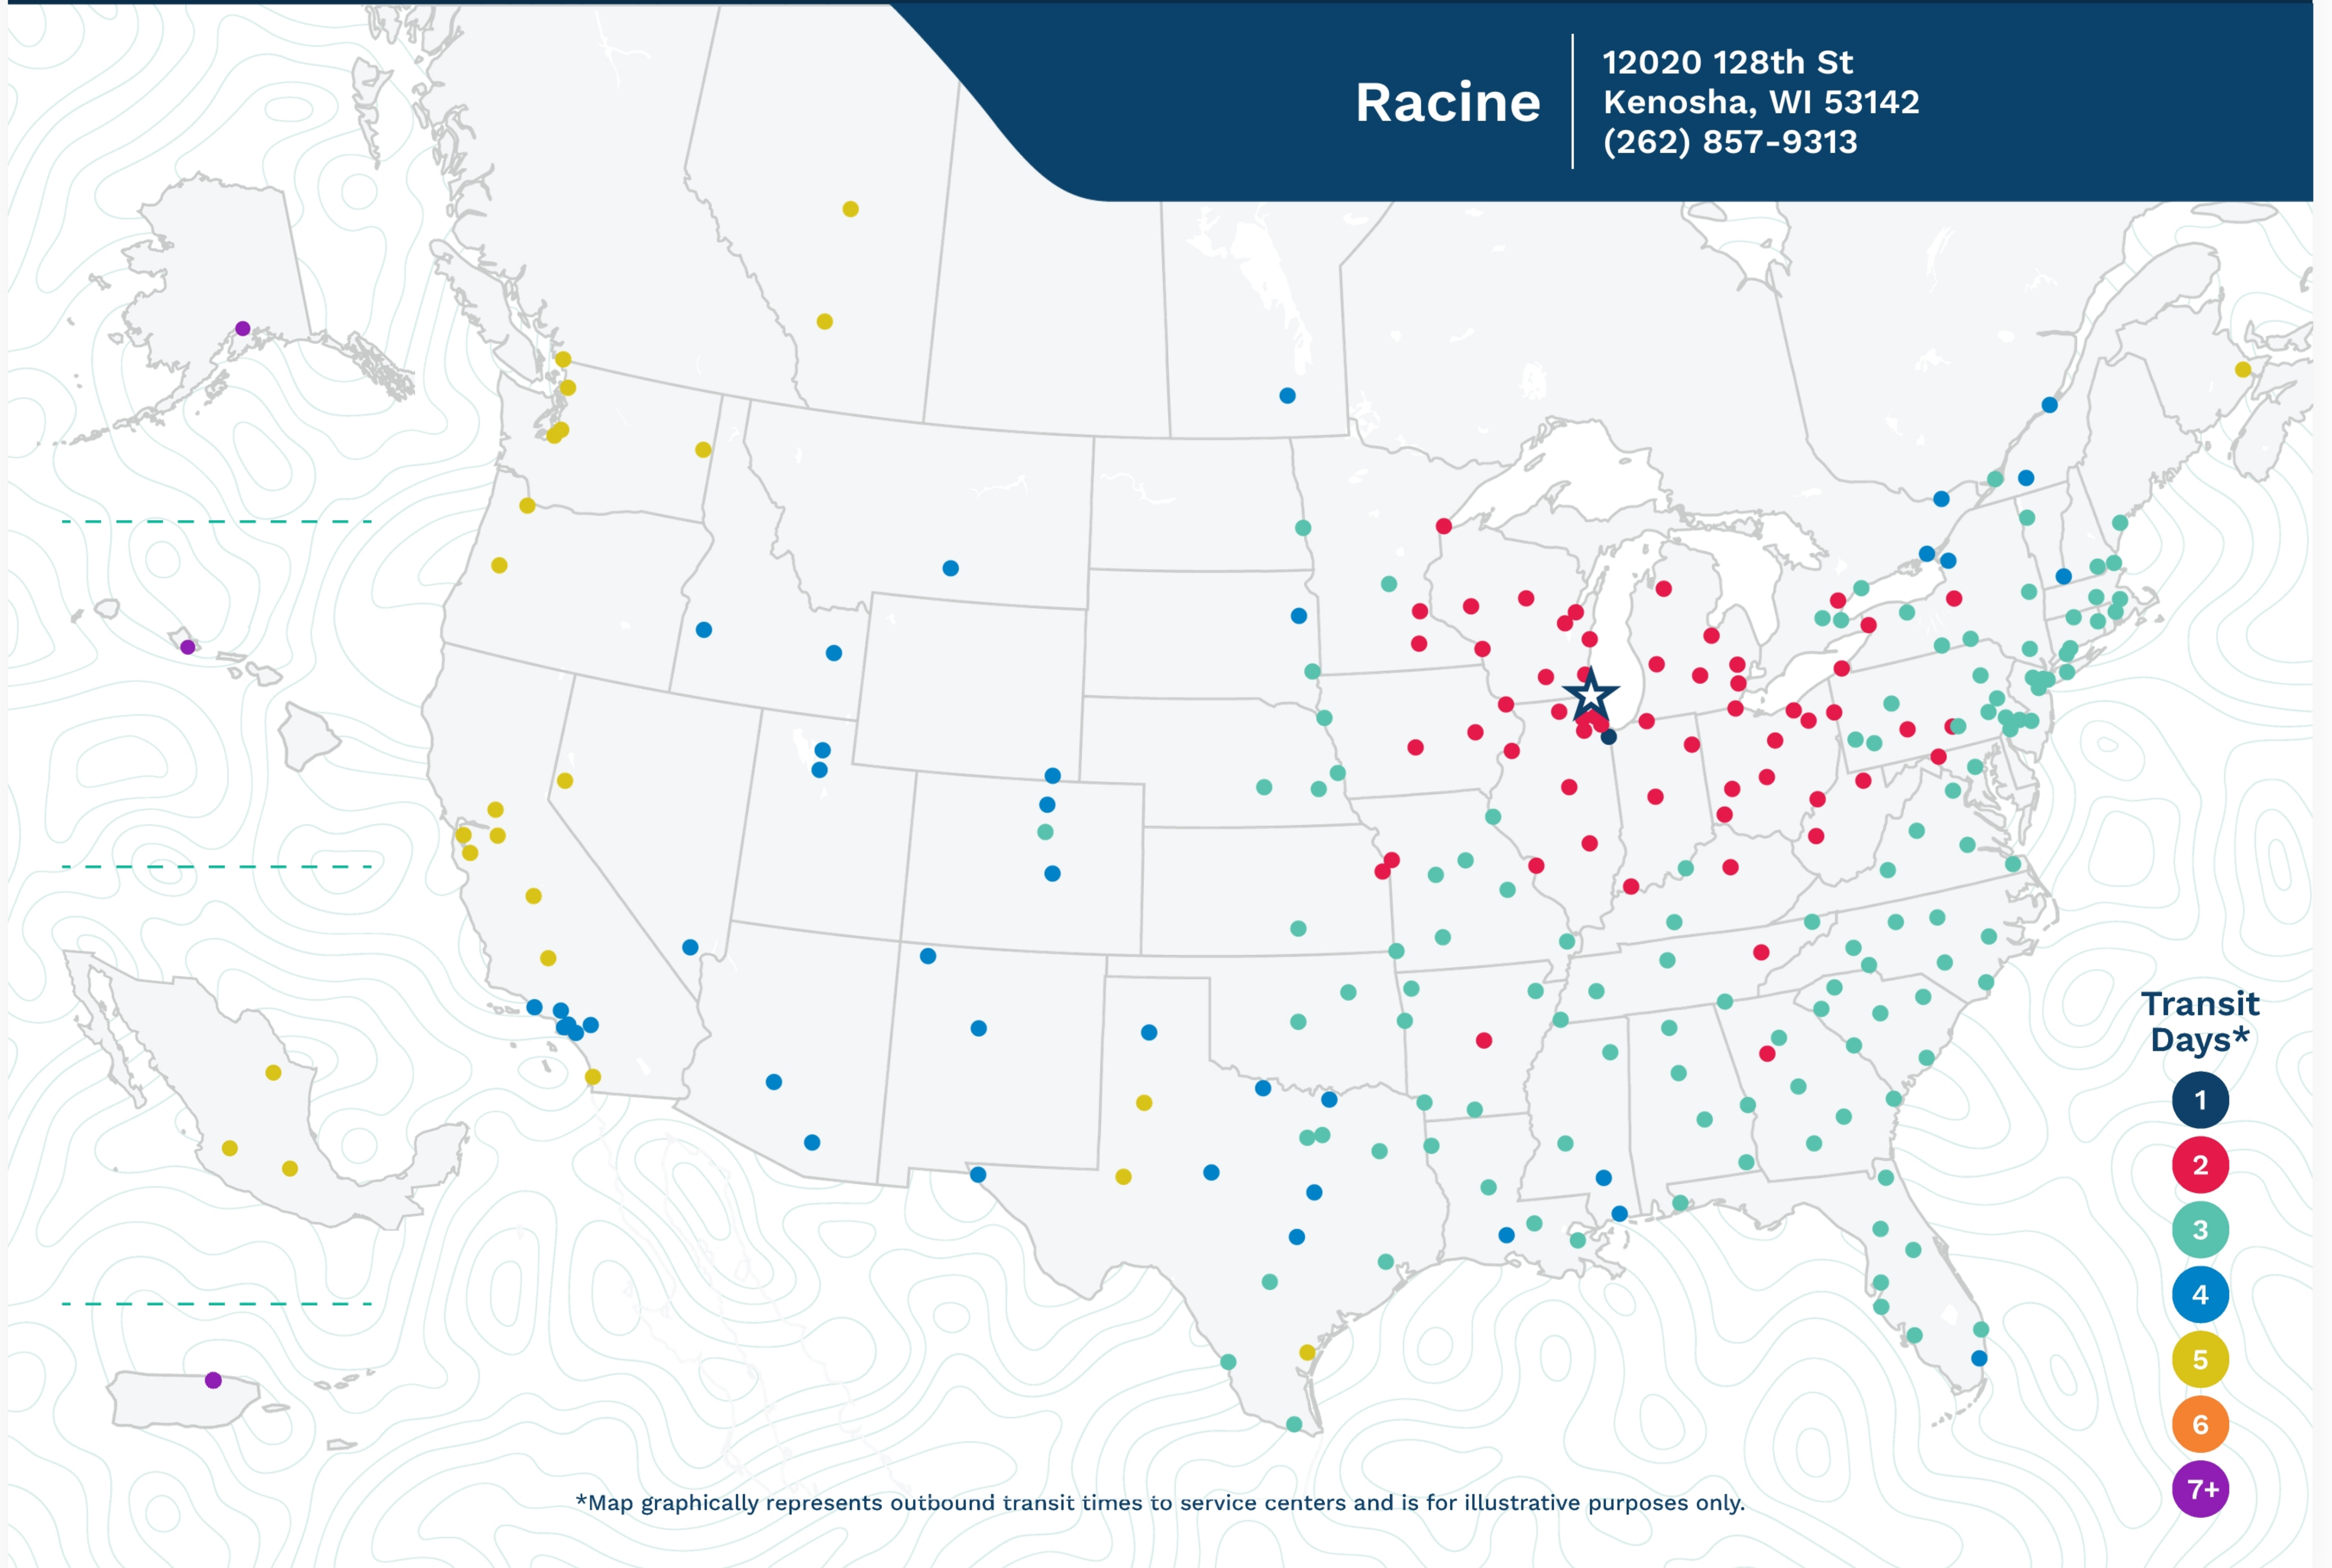

Advertised Transit Times

via the ABF Freight® Network

Racine

12020 128th St
Kenosha, WI 53142
(262) 857-9313

*Map graphically represents outbound transit times to service centers and is for illustrative purposes only.