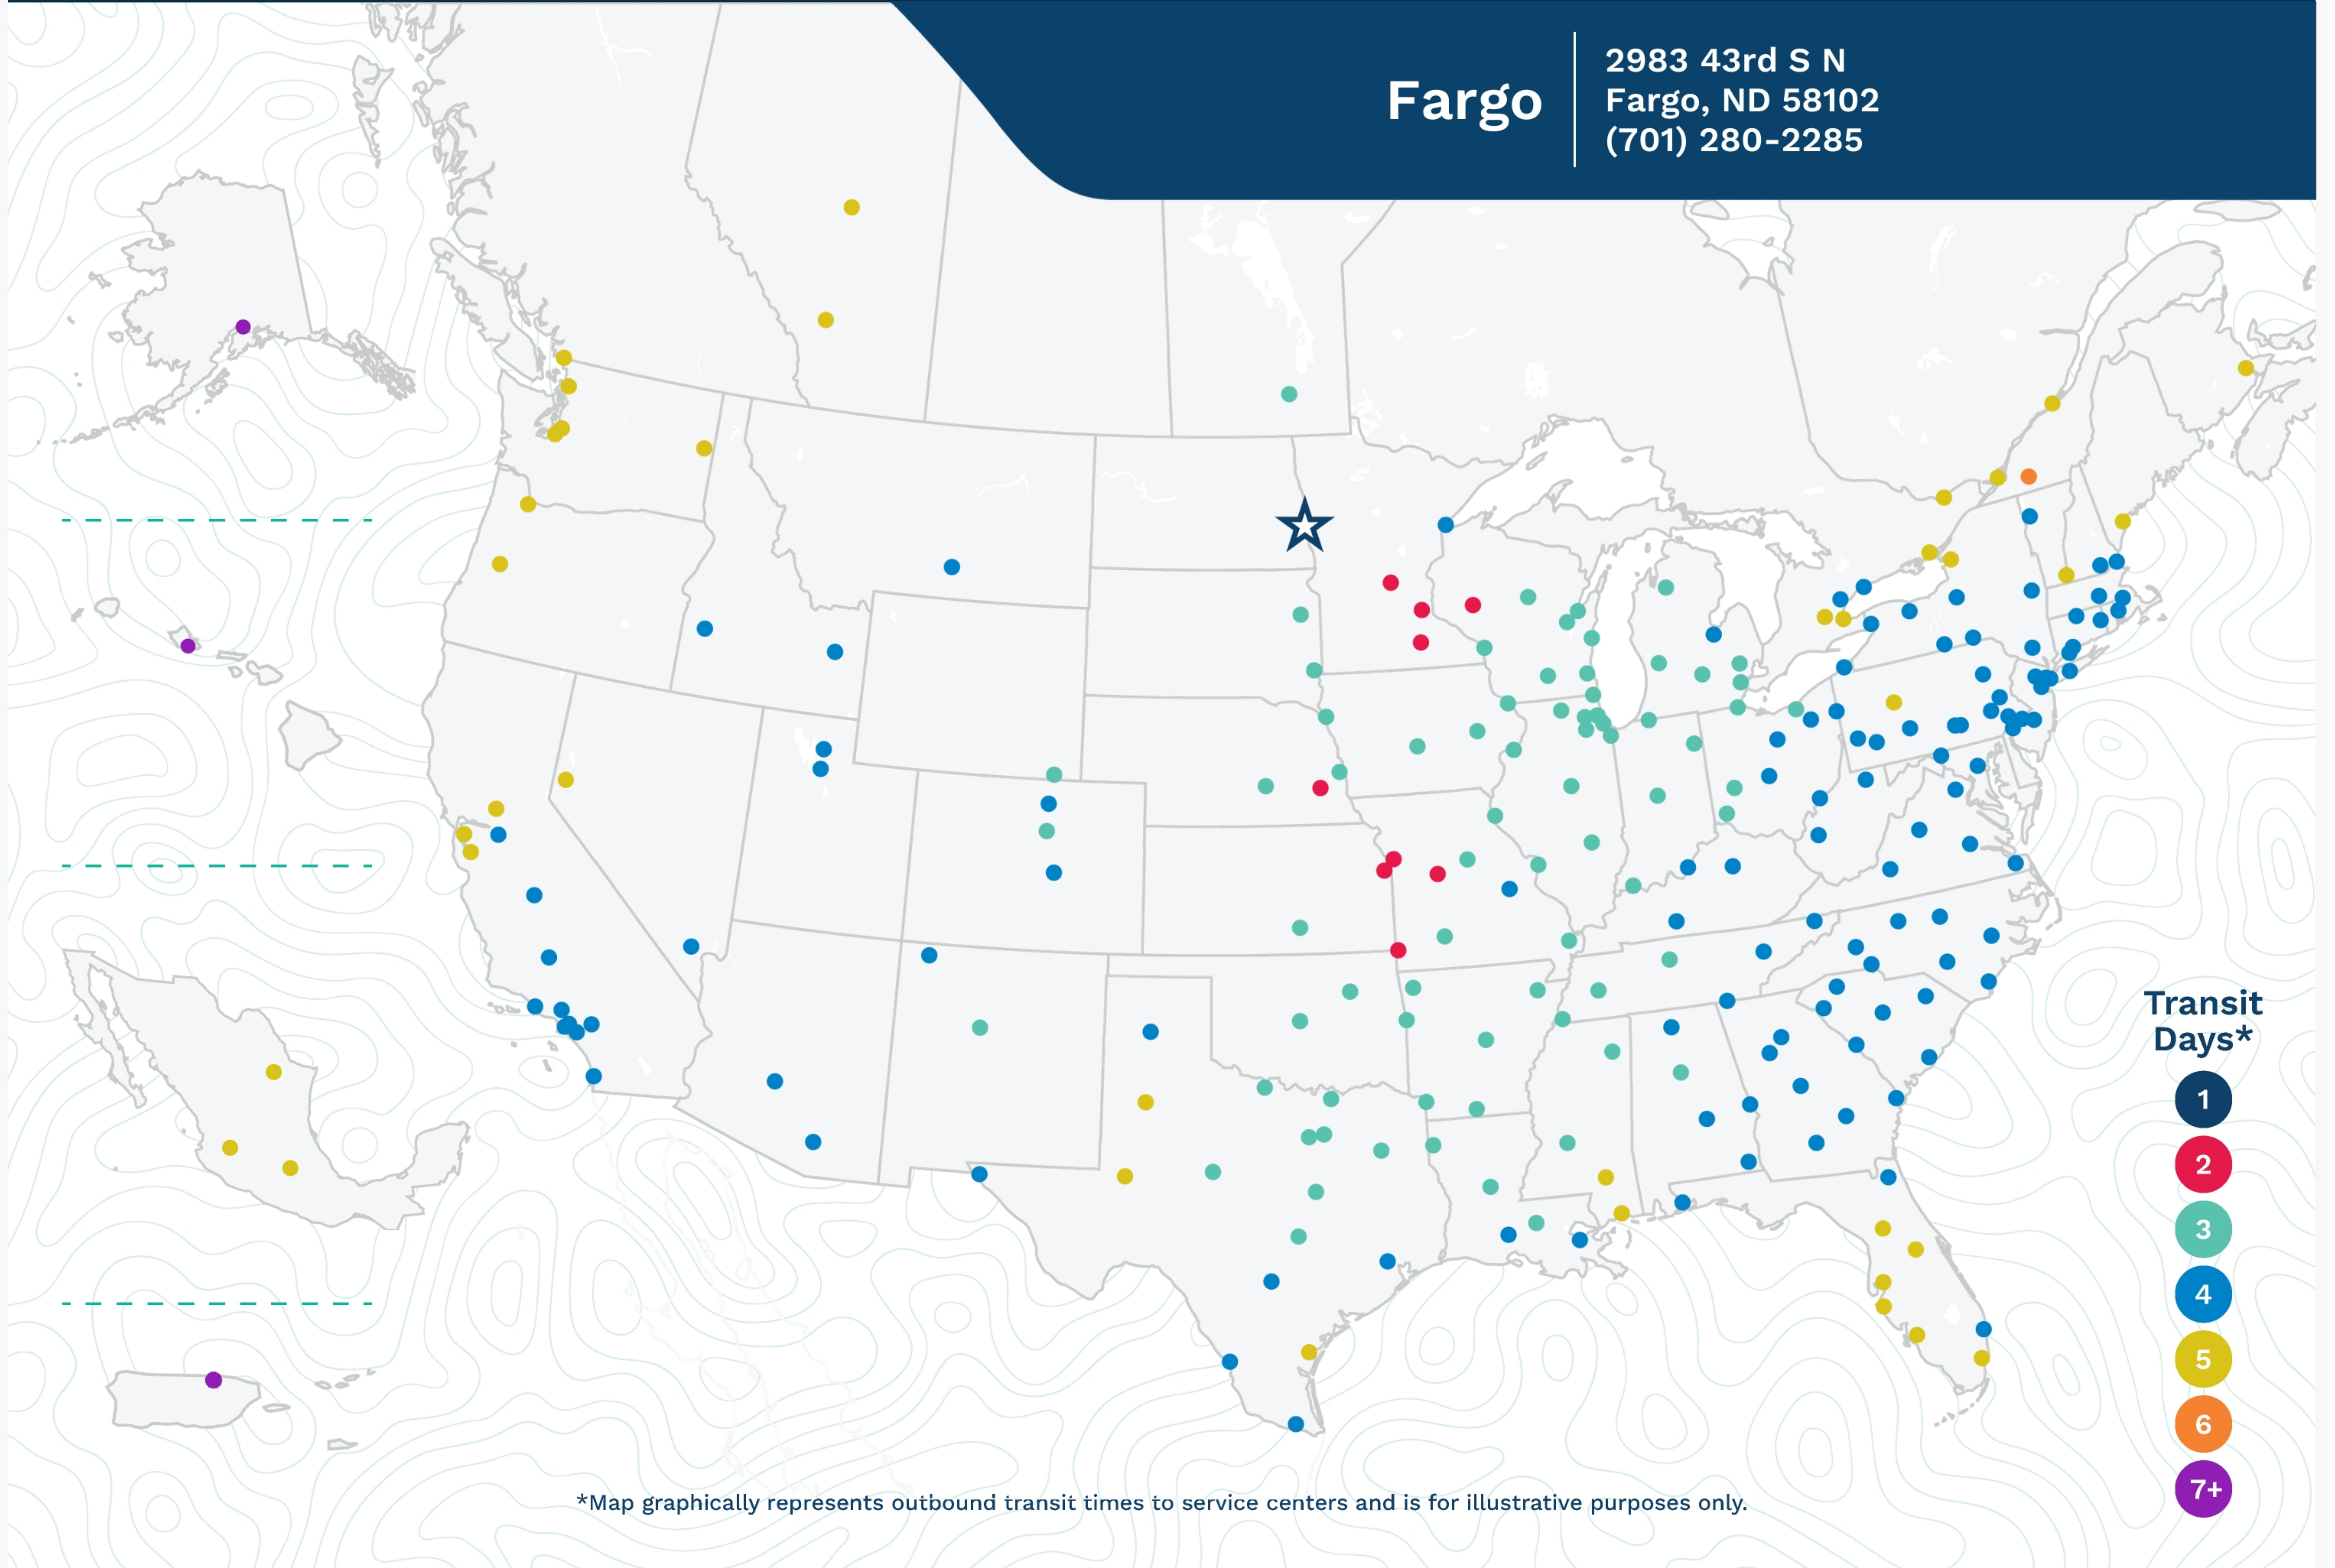

Fargo

2983 43rd S N
Fargo, ND 58102
(701) 280-2285

*Map graphically represents outbound transit times to service centers and is for illustrative purposes only.