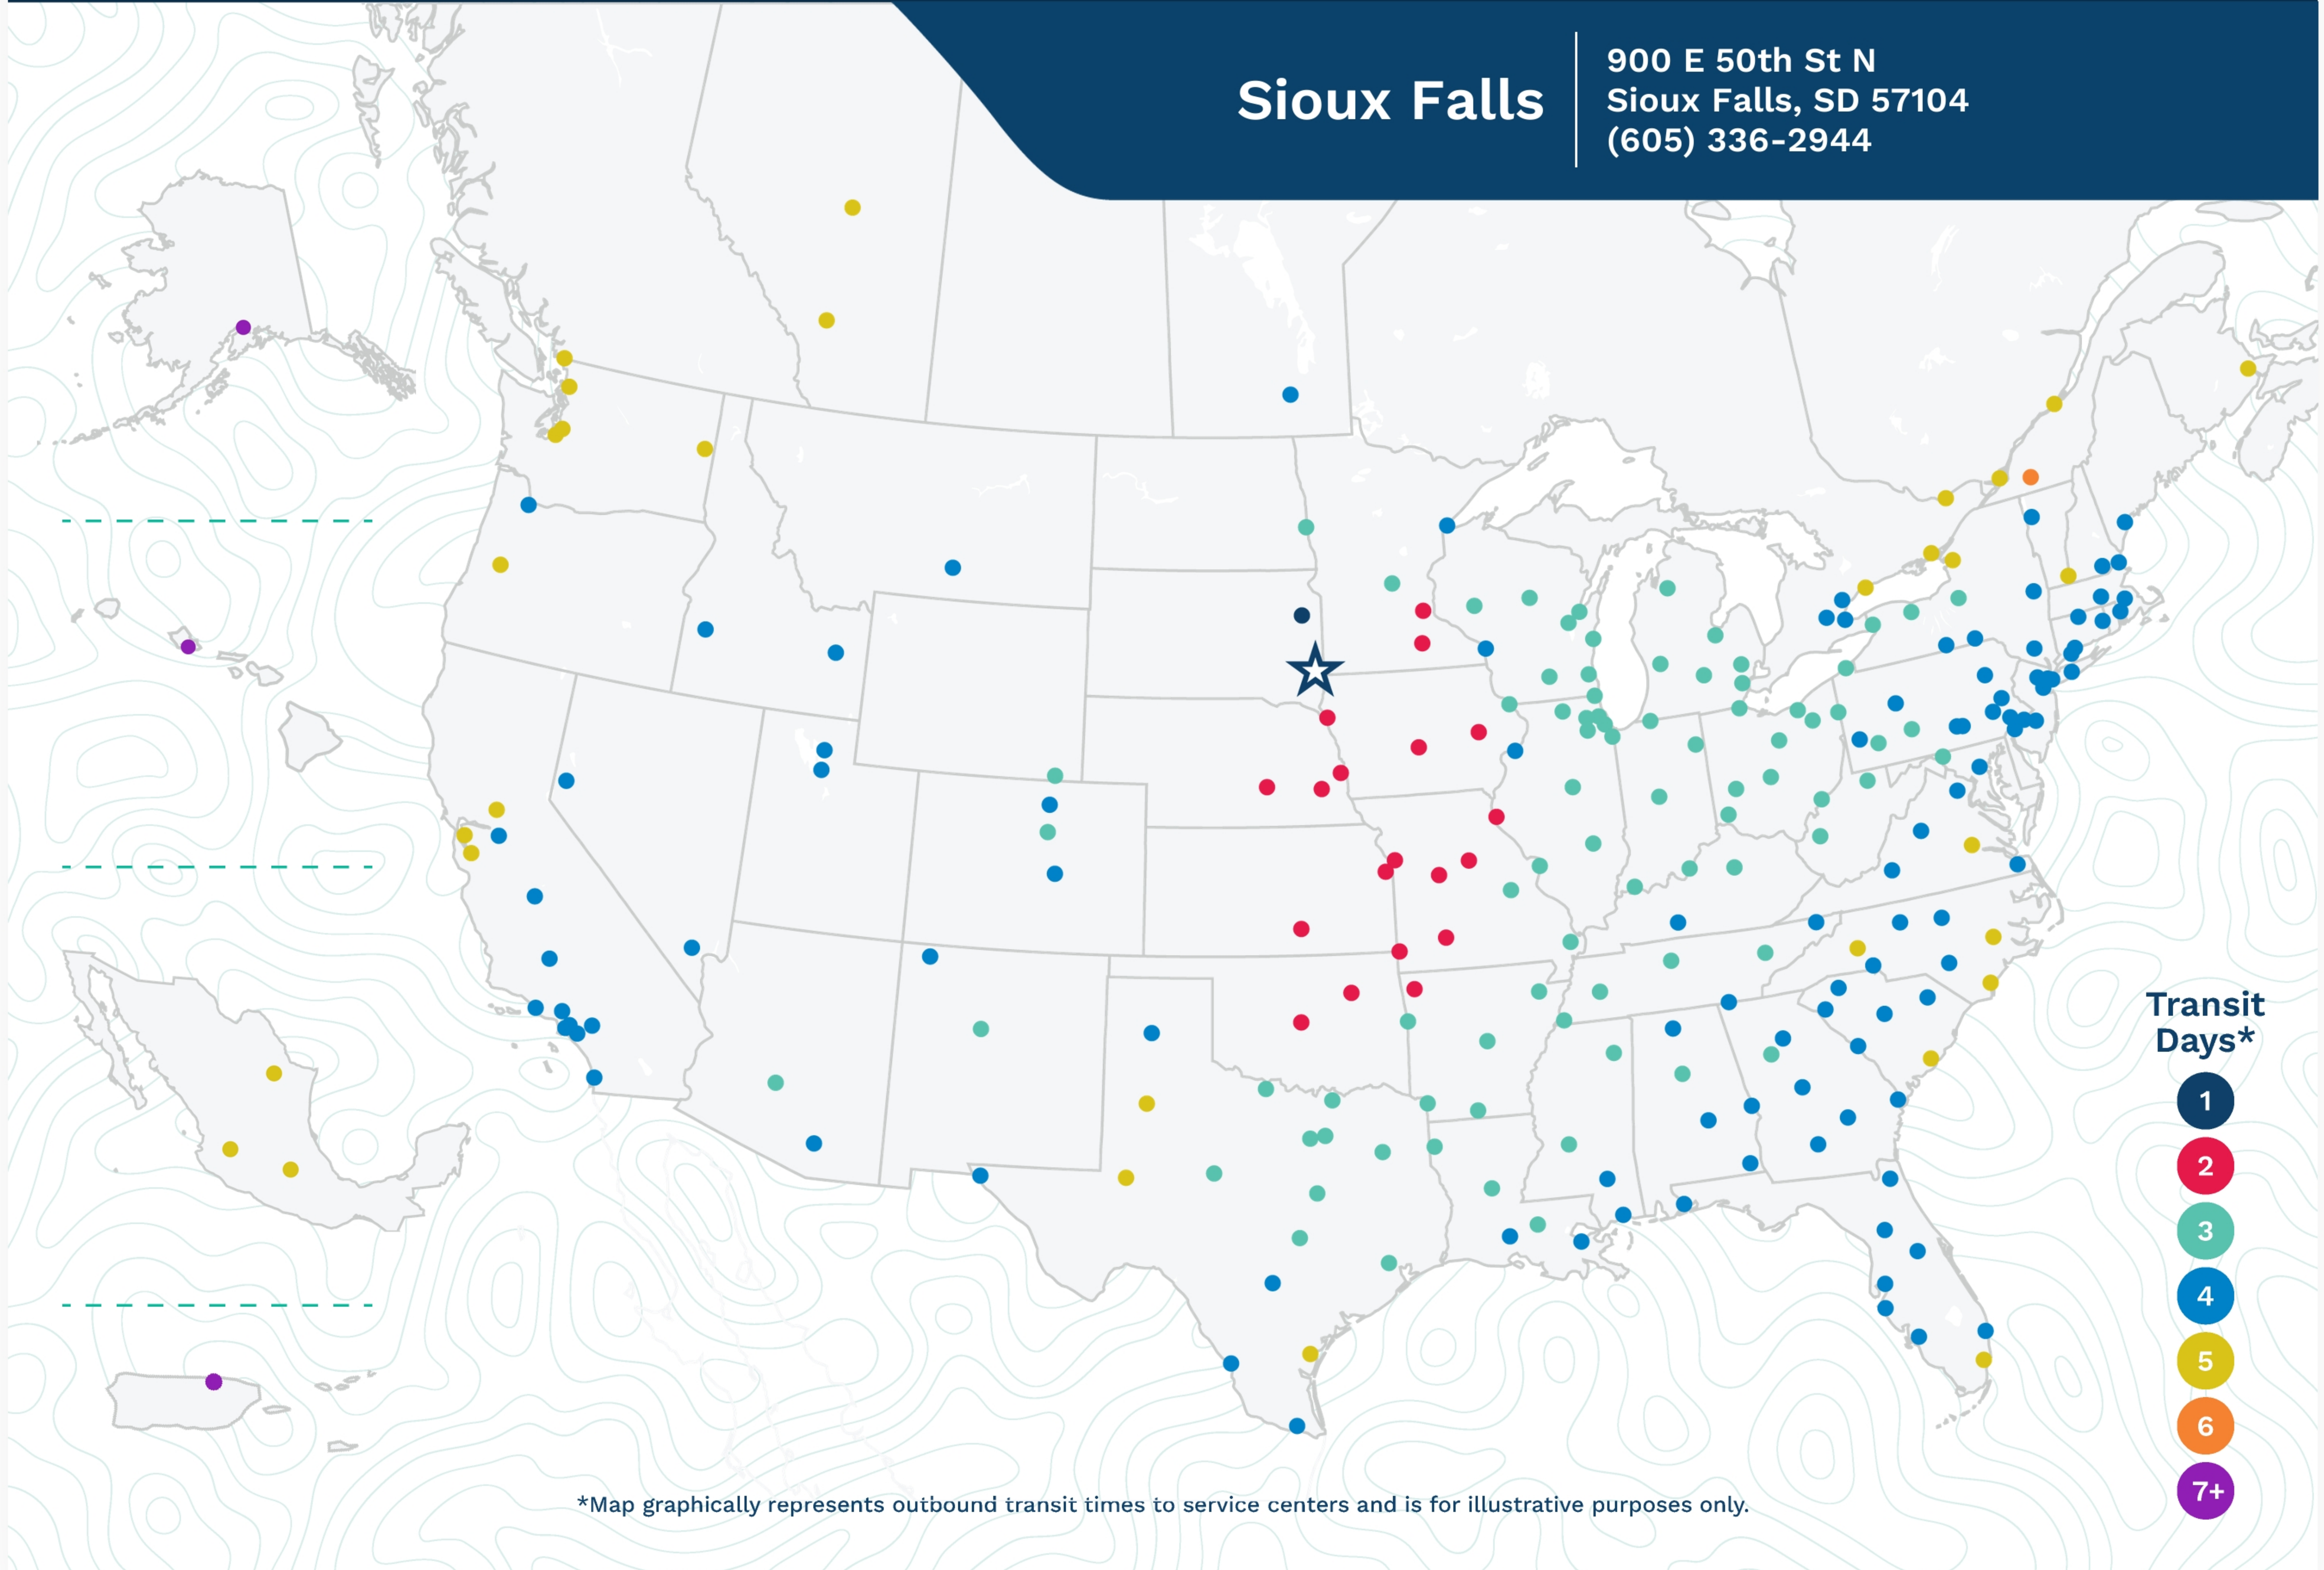

Sioux Falls

900 E 50th St N
Sioux Falls, SD 57104
(605) 336-2944

*Map graphically represents outbound transit times to service centers and is for illustrative purposes only.