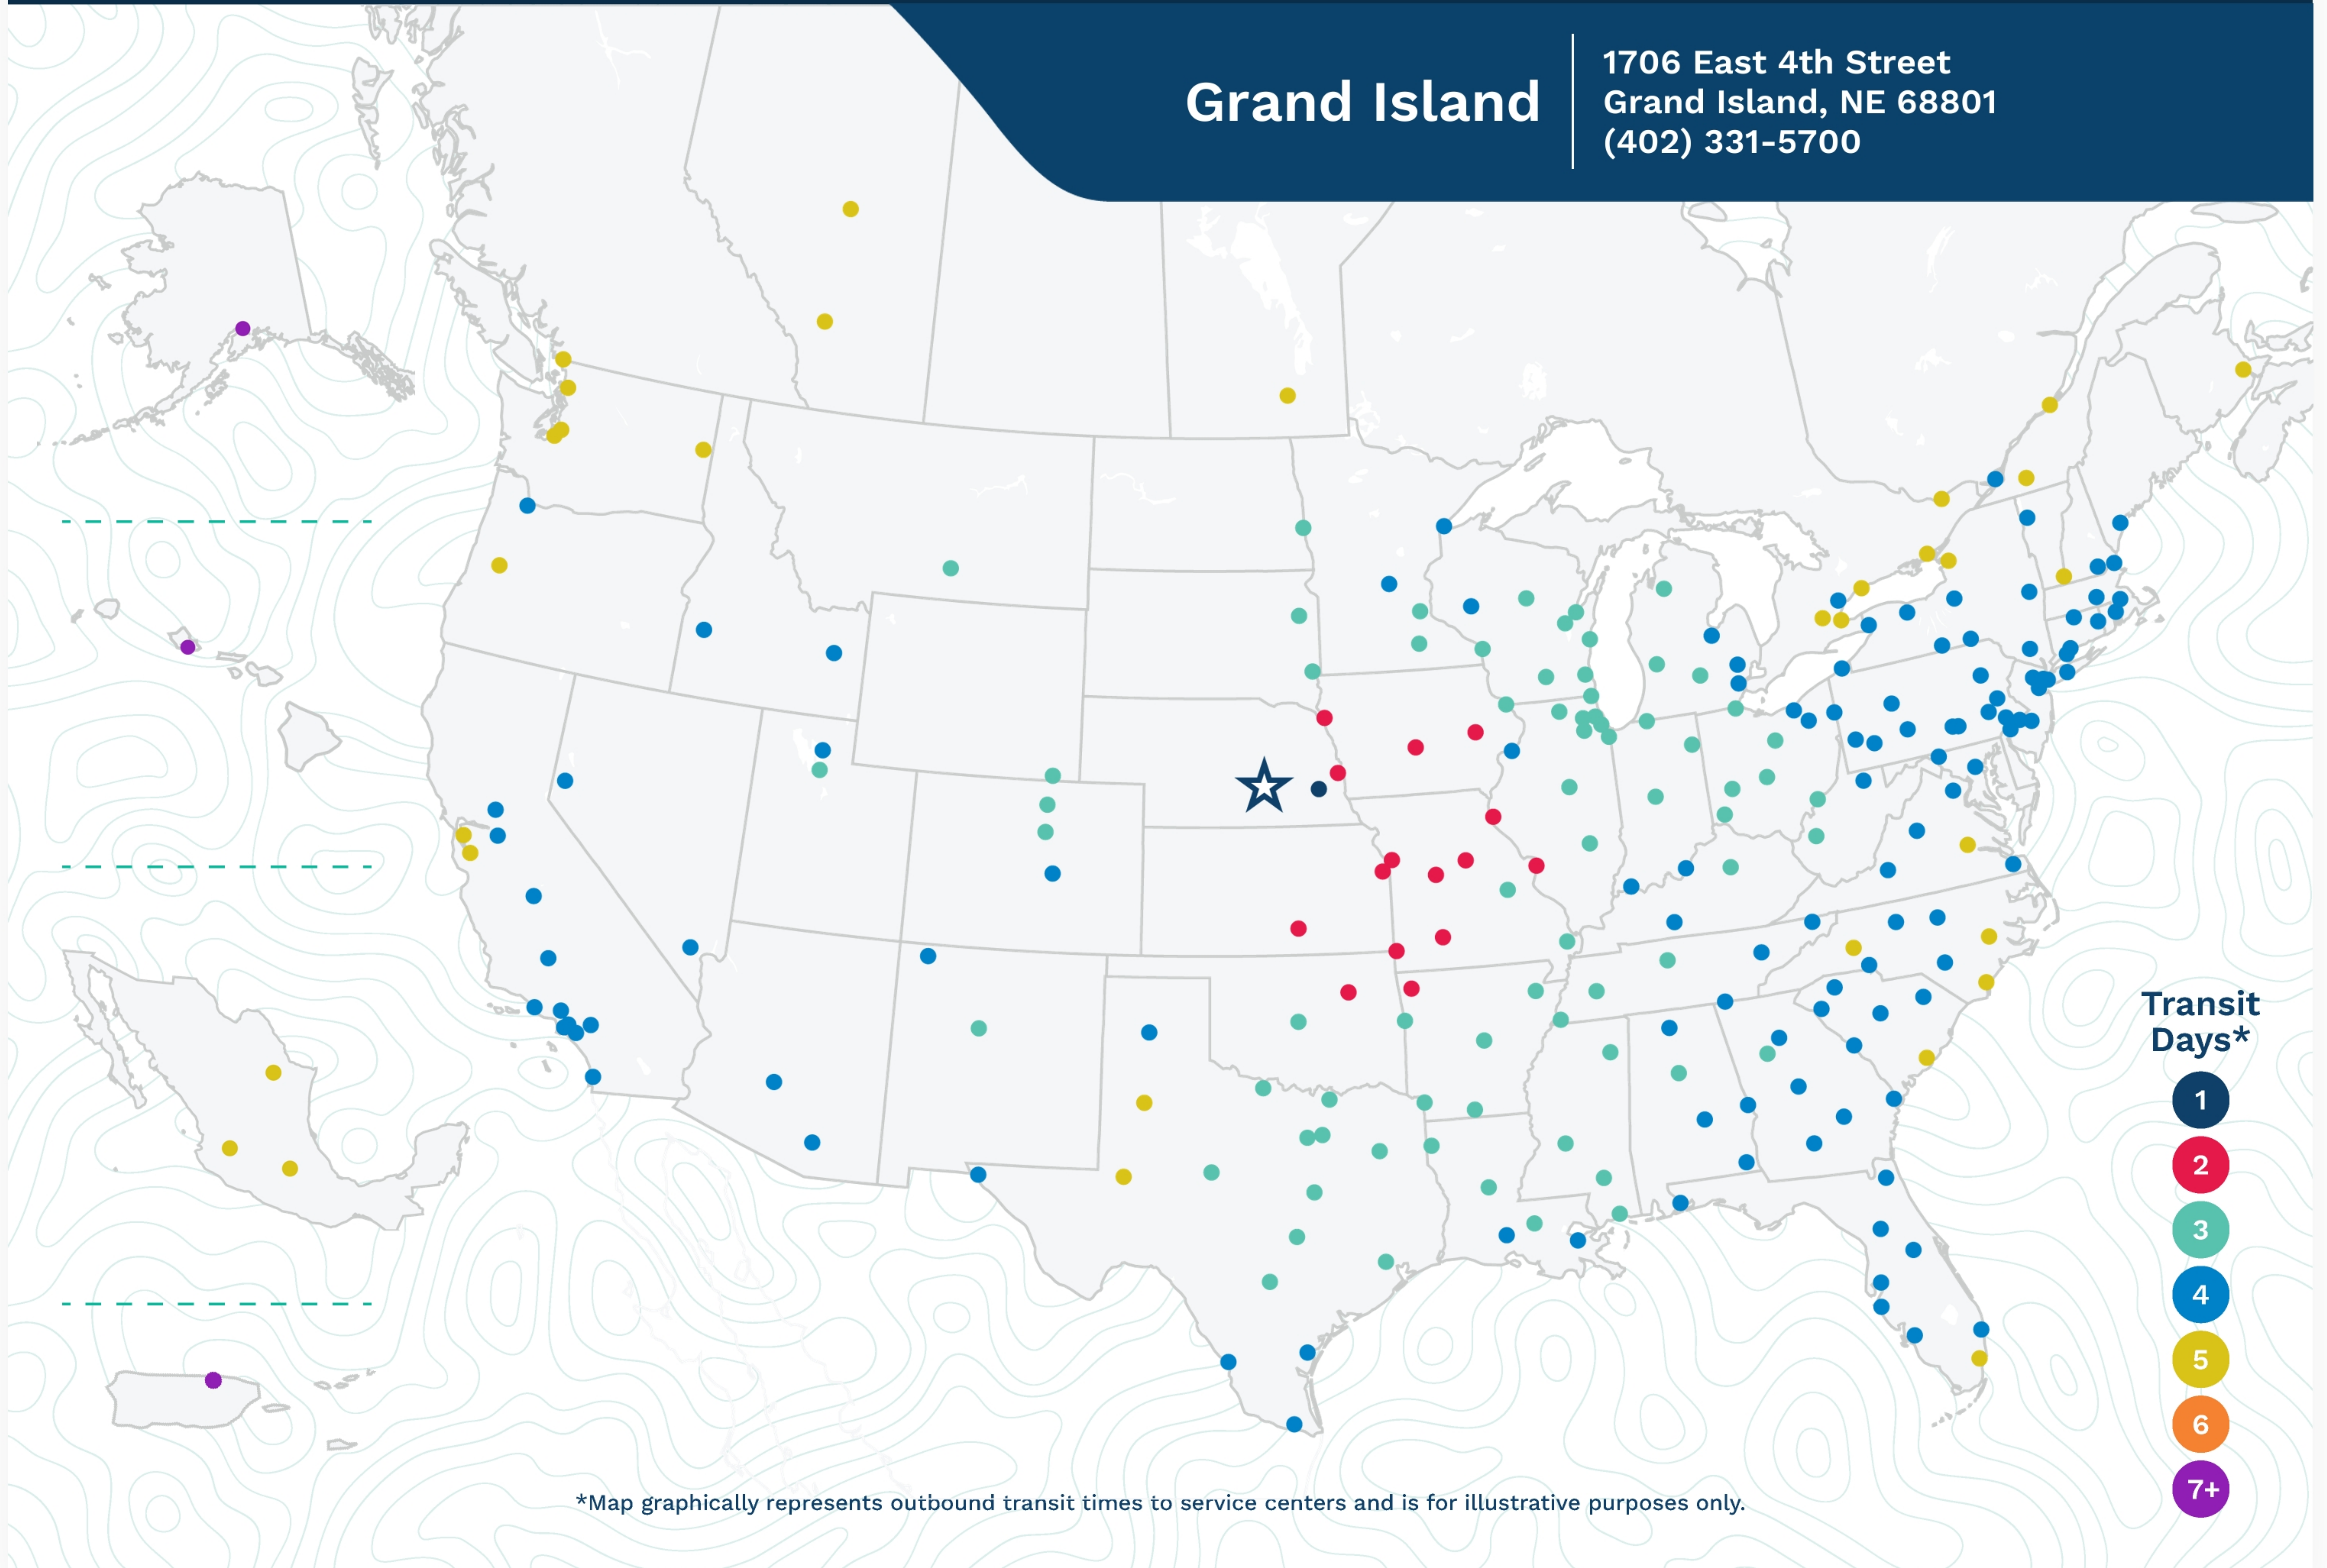

Advertised Transit Times

via the ABF Freight® Network

Grand Island

1706 East 4th Street
Grand Island, NE 68801
(402) 331-5700

*Map graphically represents outbound transit times to service centers and is for illustrative purposes only.