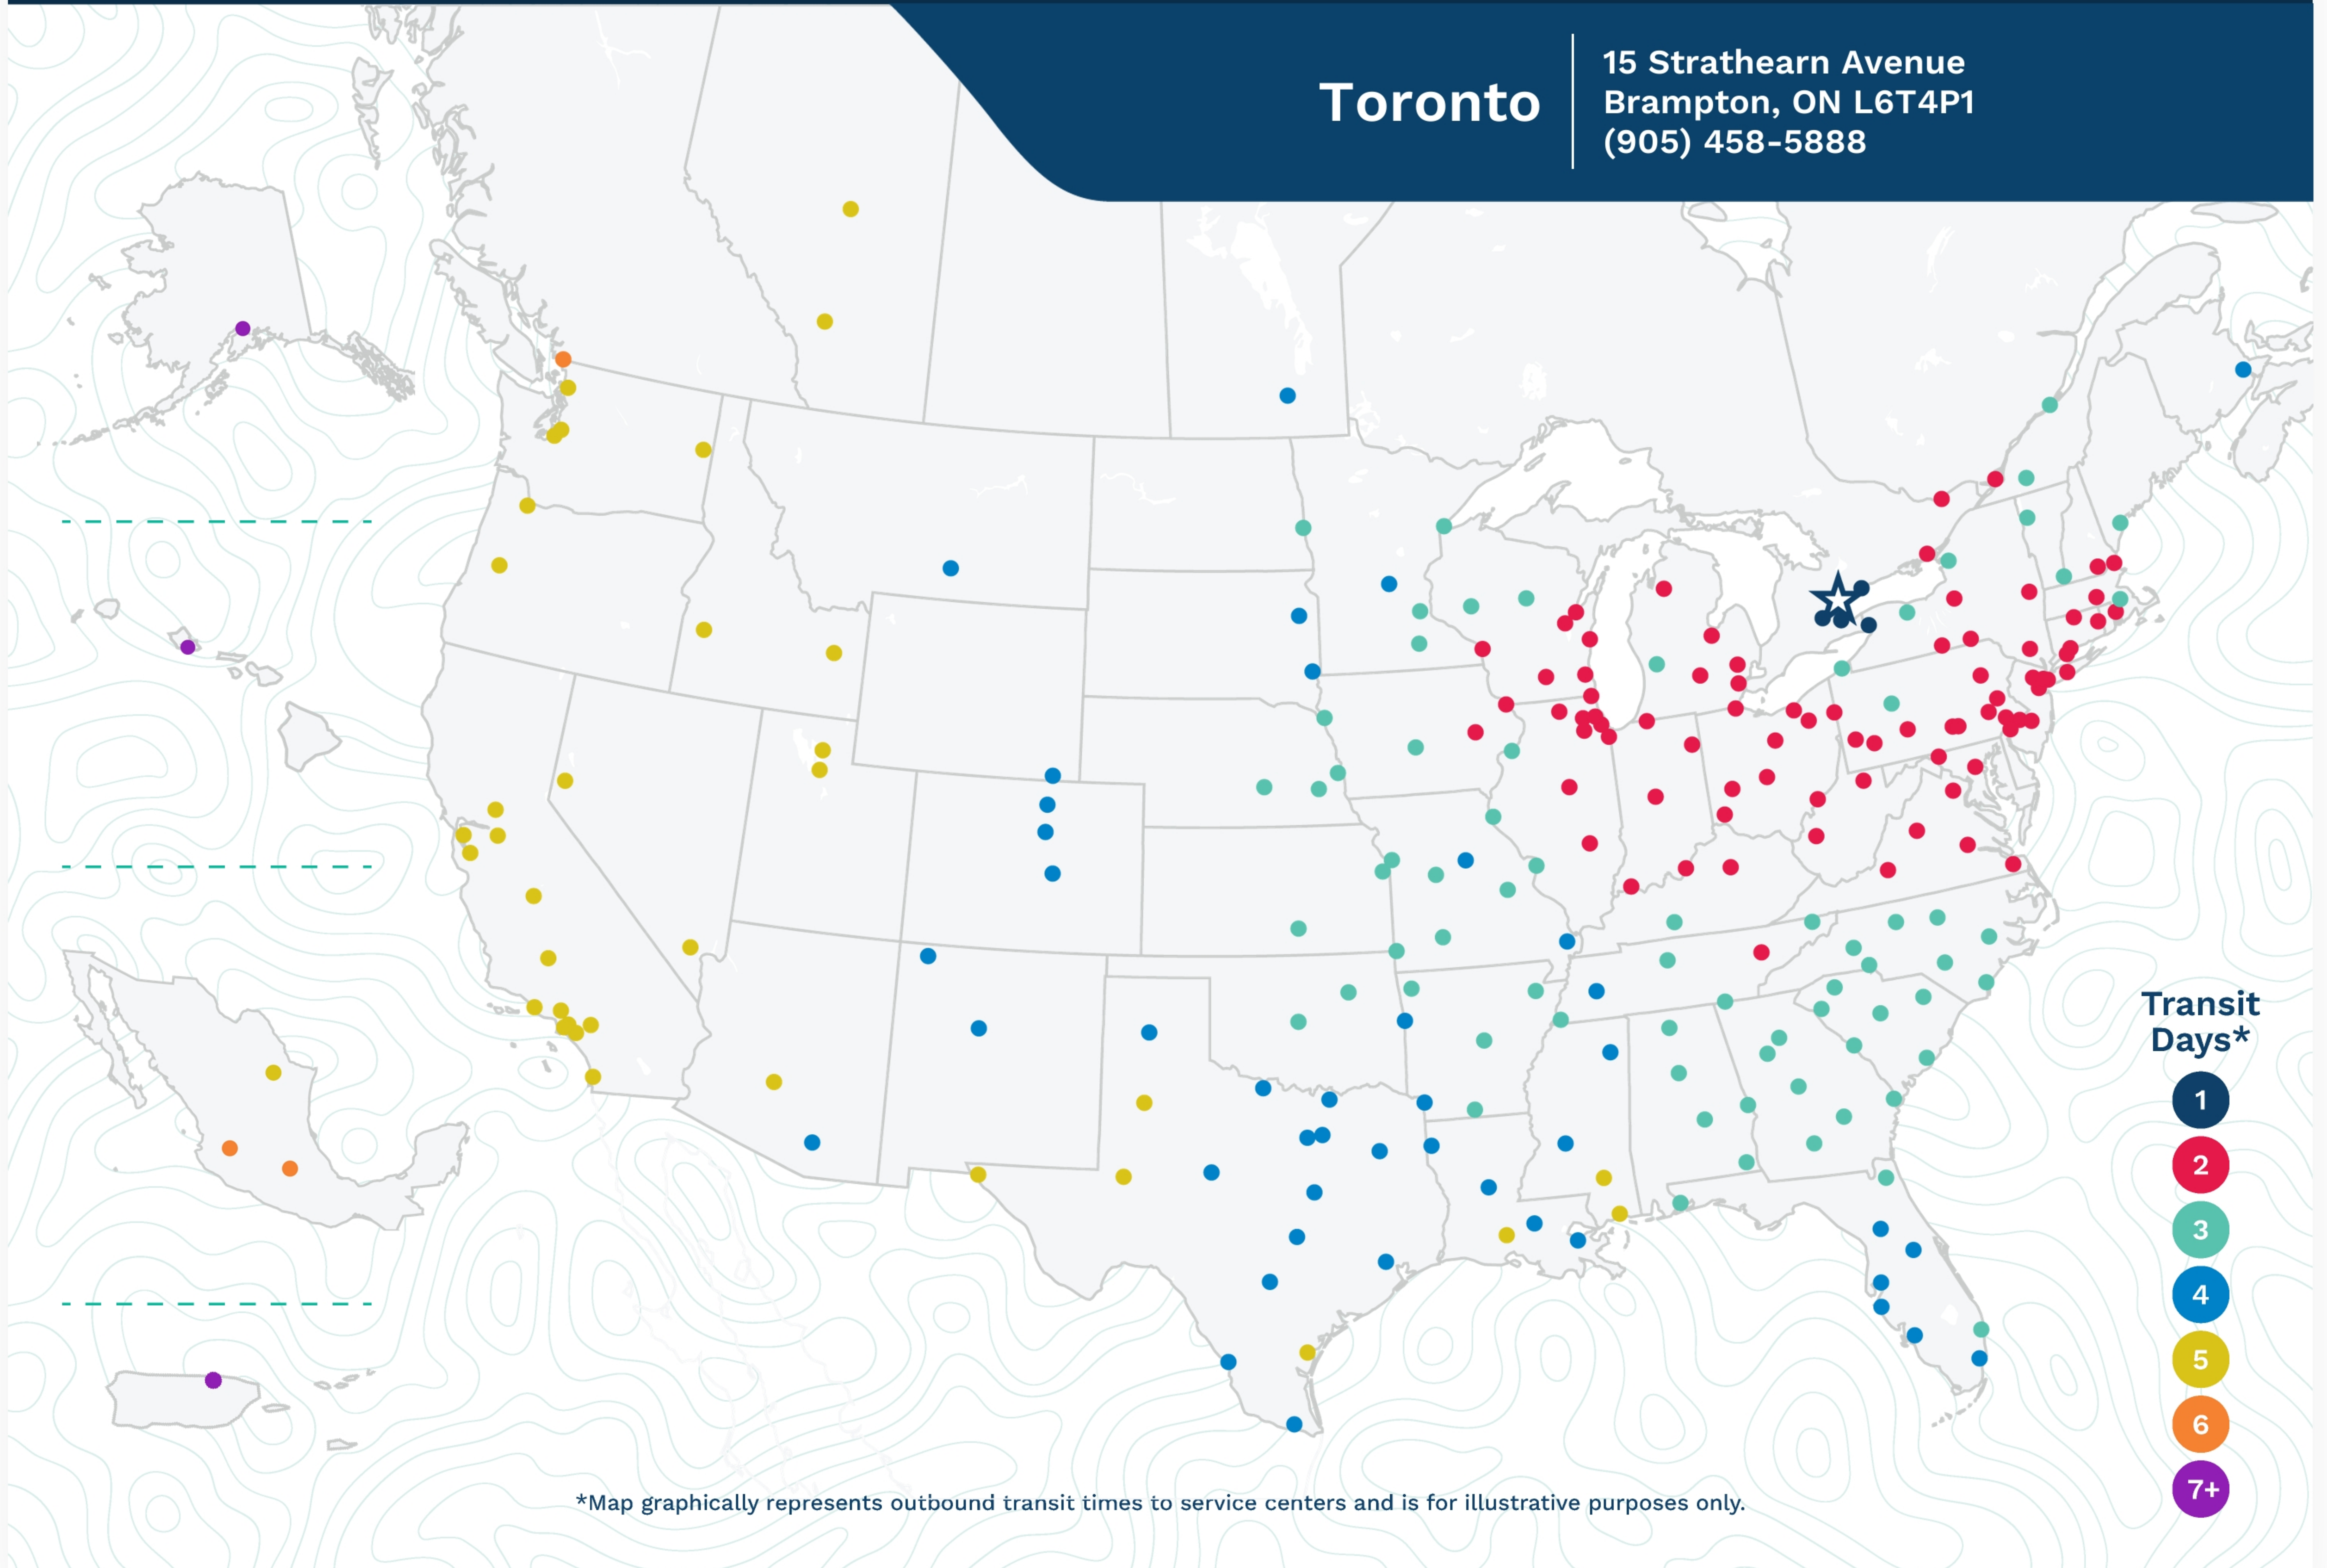

Advertised Transit Times

via the ABF Freight® Network

Toronto

15 Strathearn Avenue
Brampton, ON L6T4P1
(905) 458-5888

*Map graphically represents outbound transit times to service centers and is for illustrative purposes only.