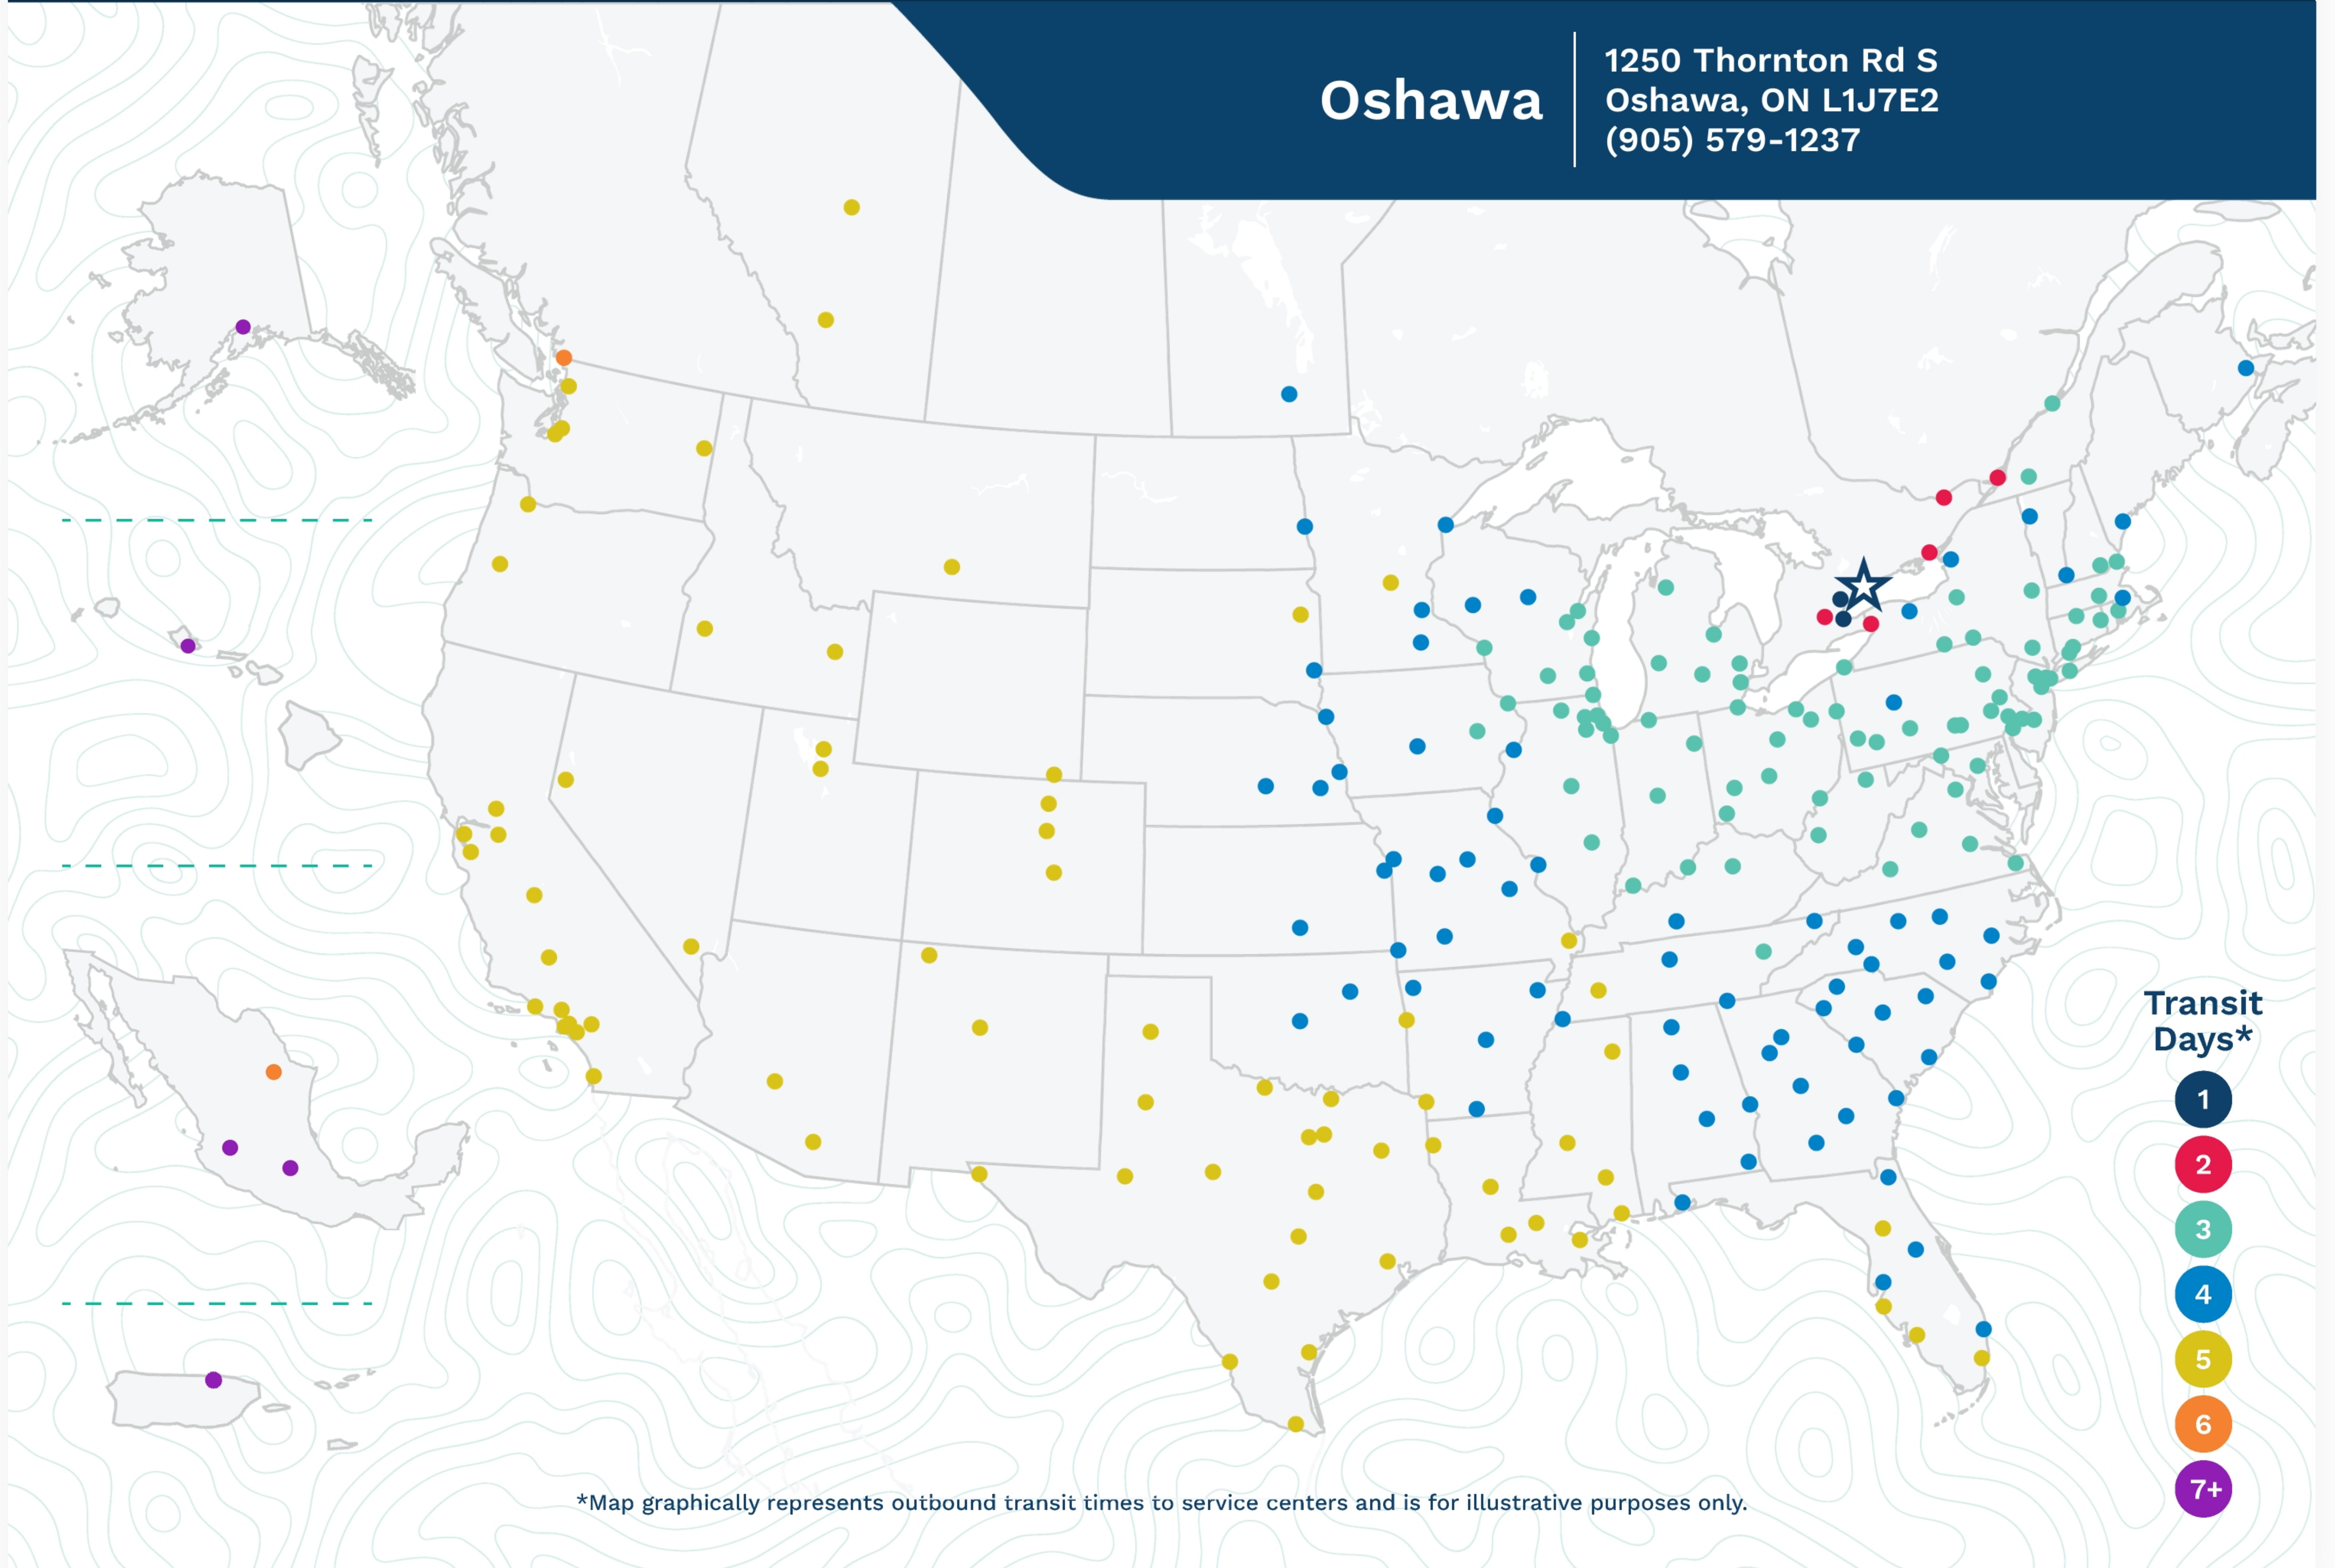

Oshawa

1250 Thornton Rd S
Oshawa, ON L1J7E2
(905) 579-1237

*Map graphically represents outbound transit times to service centers and is for illustrative purposes only.