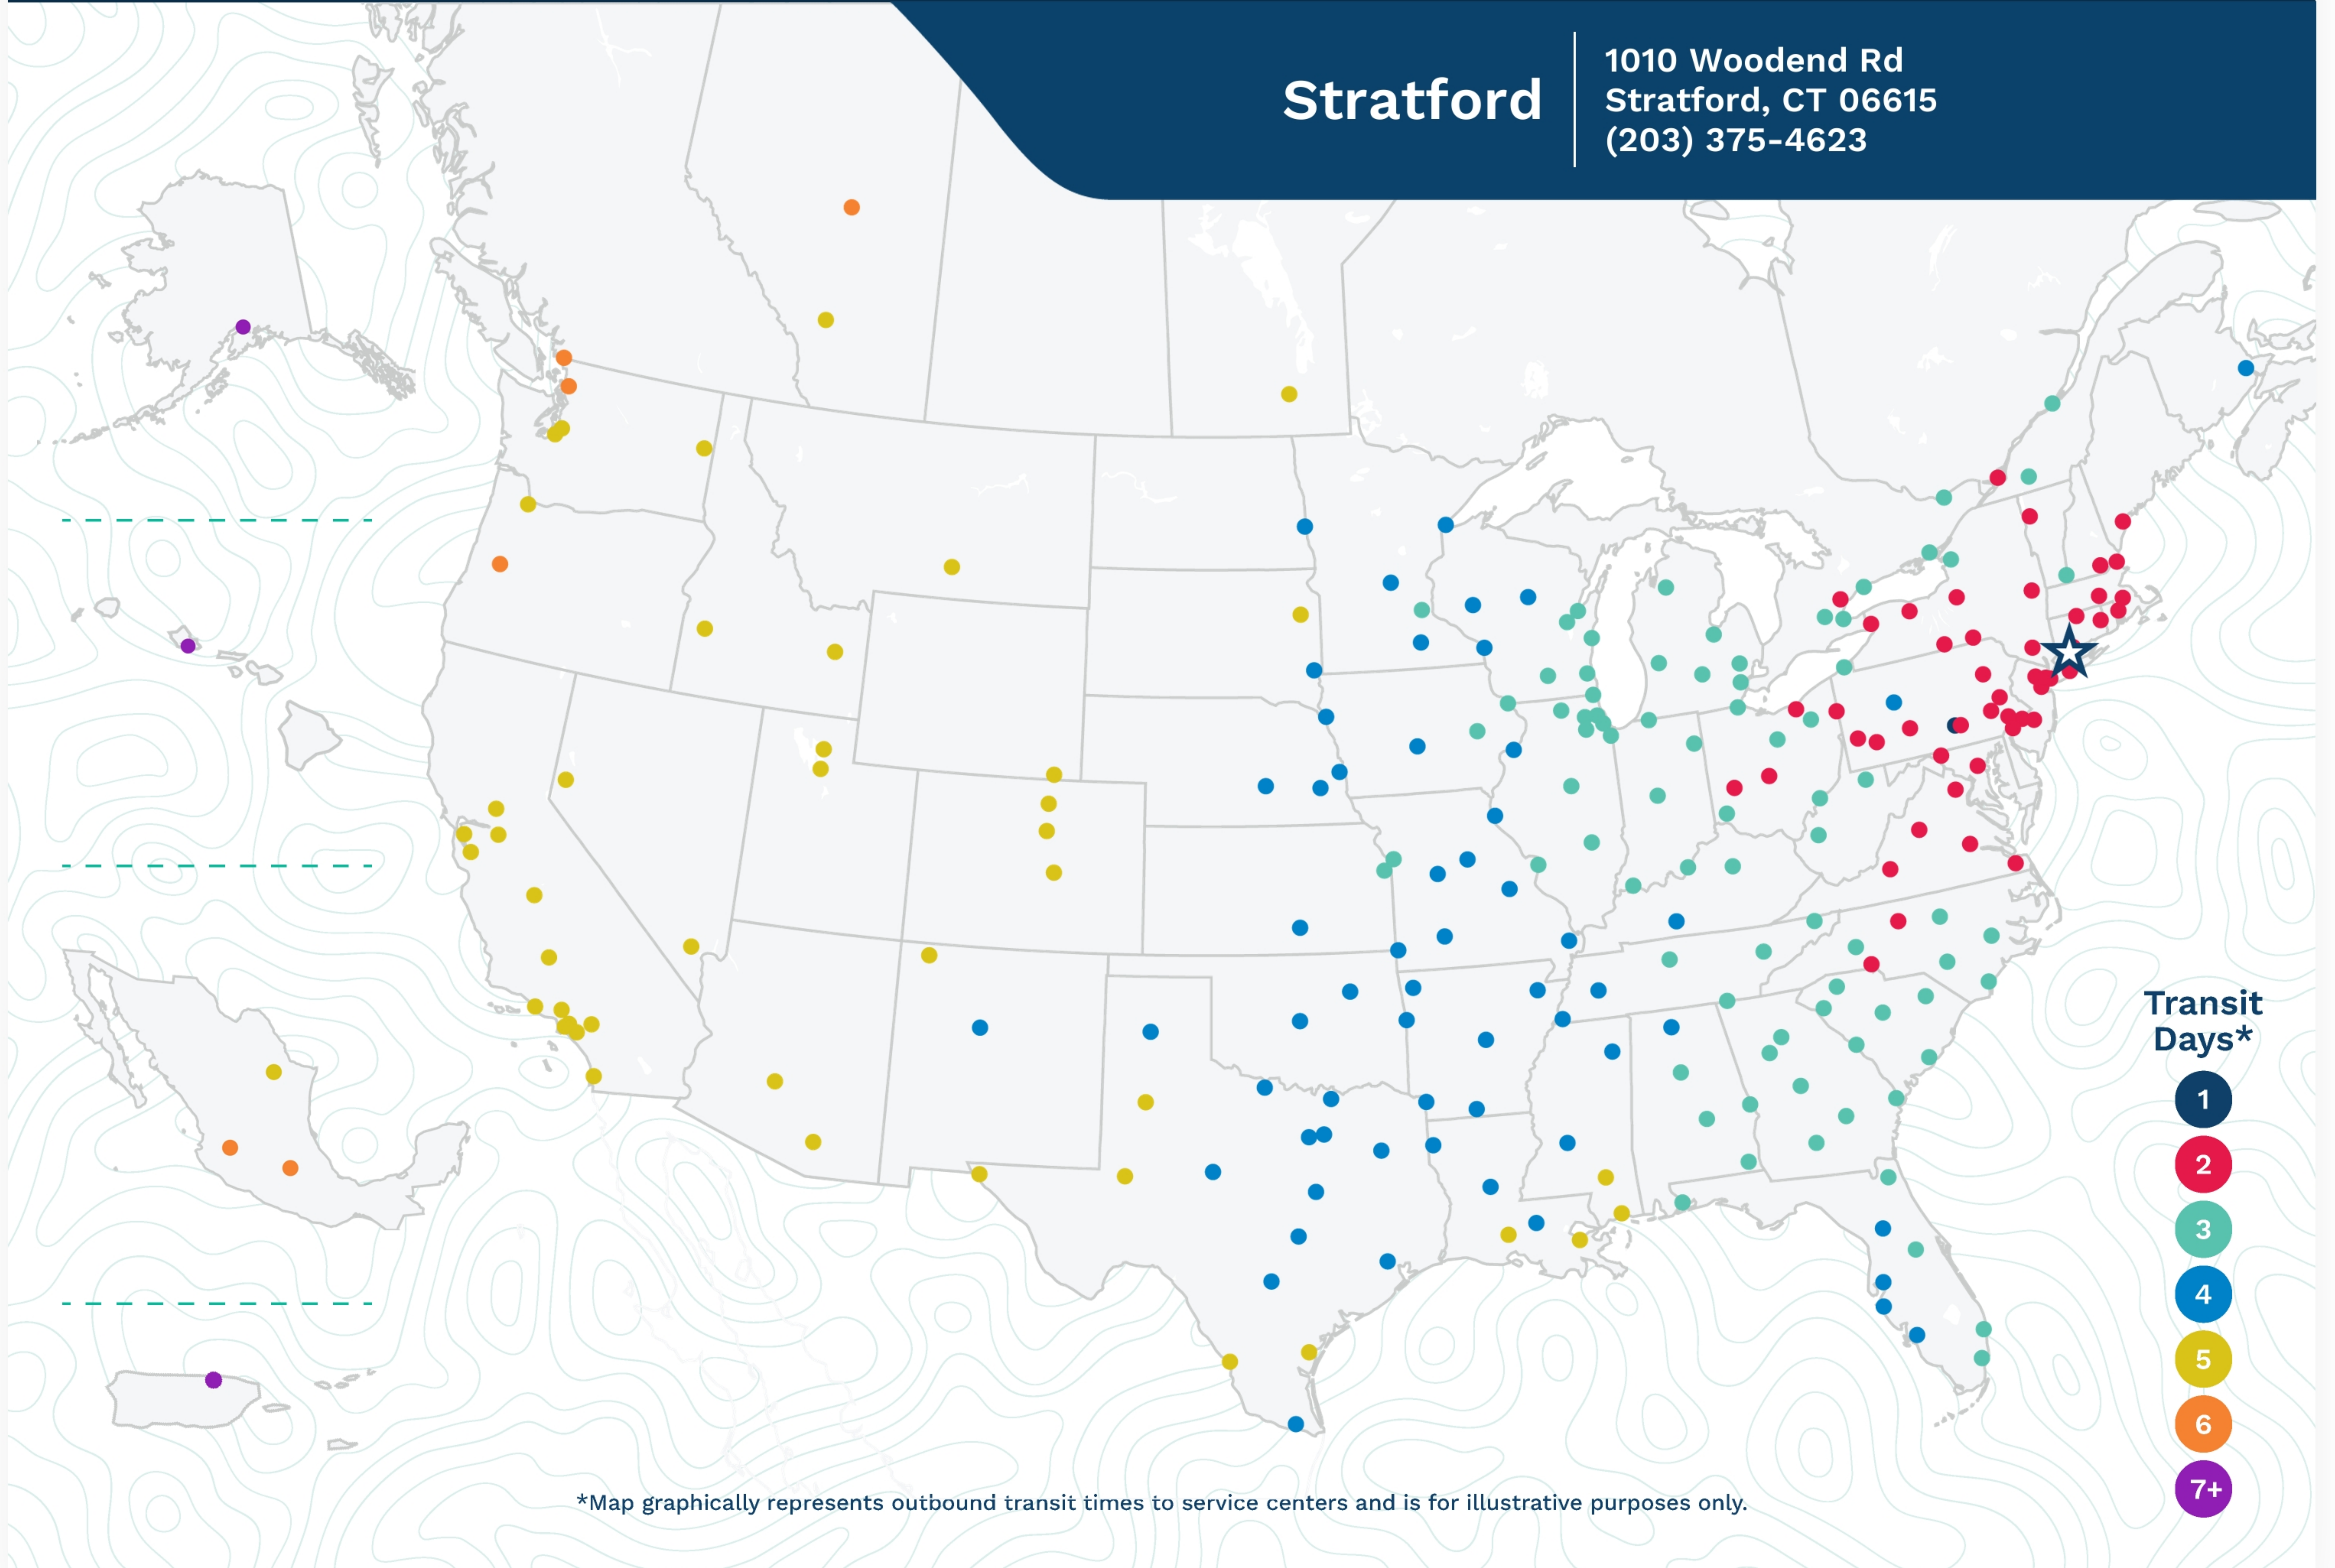

Stratford

1010 Woodend Rd
Stratford, CT 06615
(203) 375-4623

*Map graphically represents outbound transit times to service centers and is for illustrative purposes only.