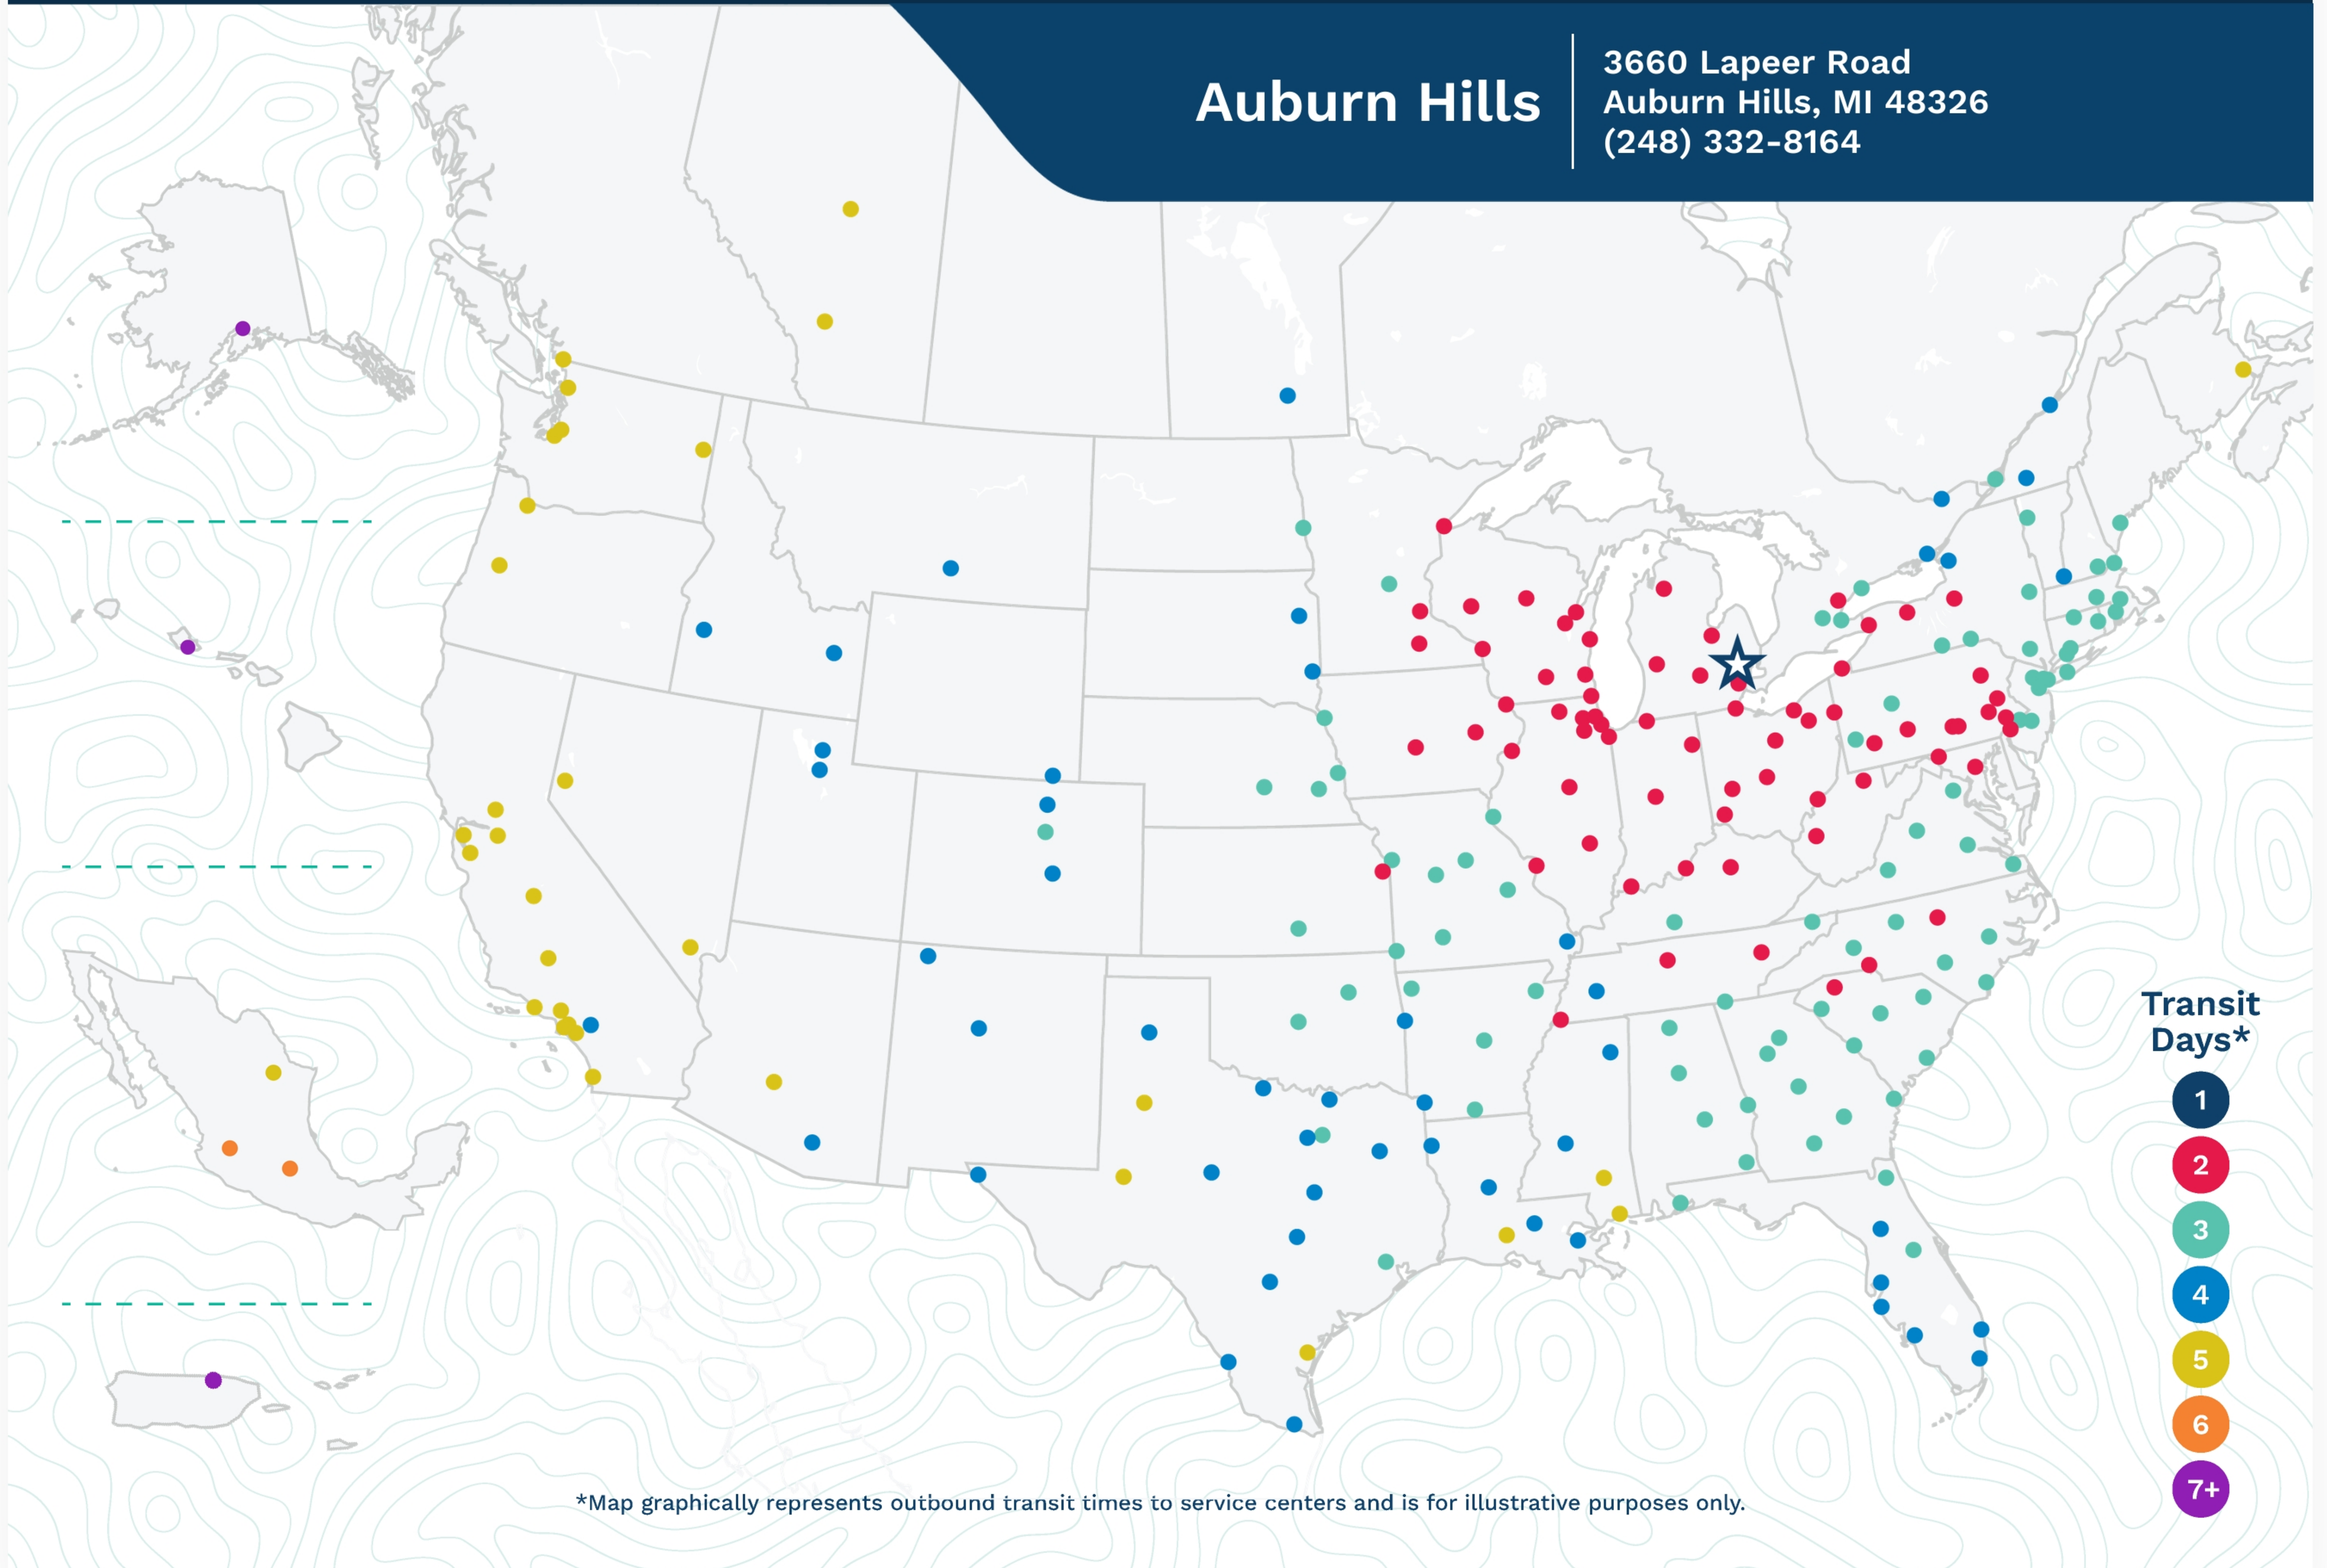

Advertised Transit Times

via the ABF Freight® Network

Auburn Hills

3660 Lapeer Road
Auburn Hills, MI 48326
(248) 332-8164

*Map graphically represents outbound transit times to service centers and is for illustrative purposes only.