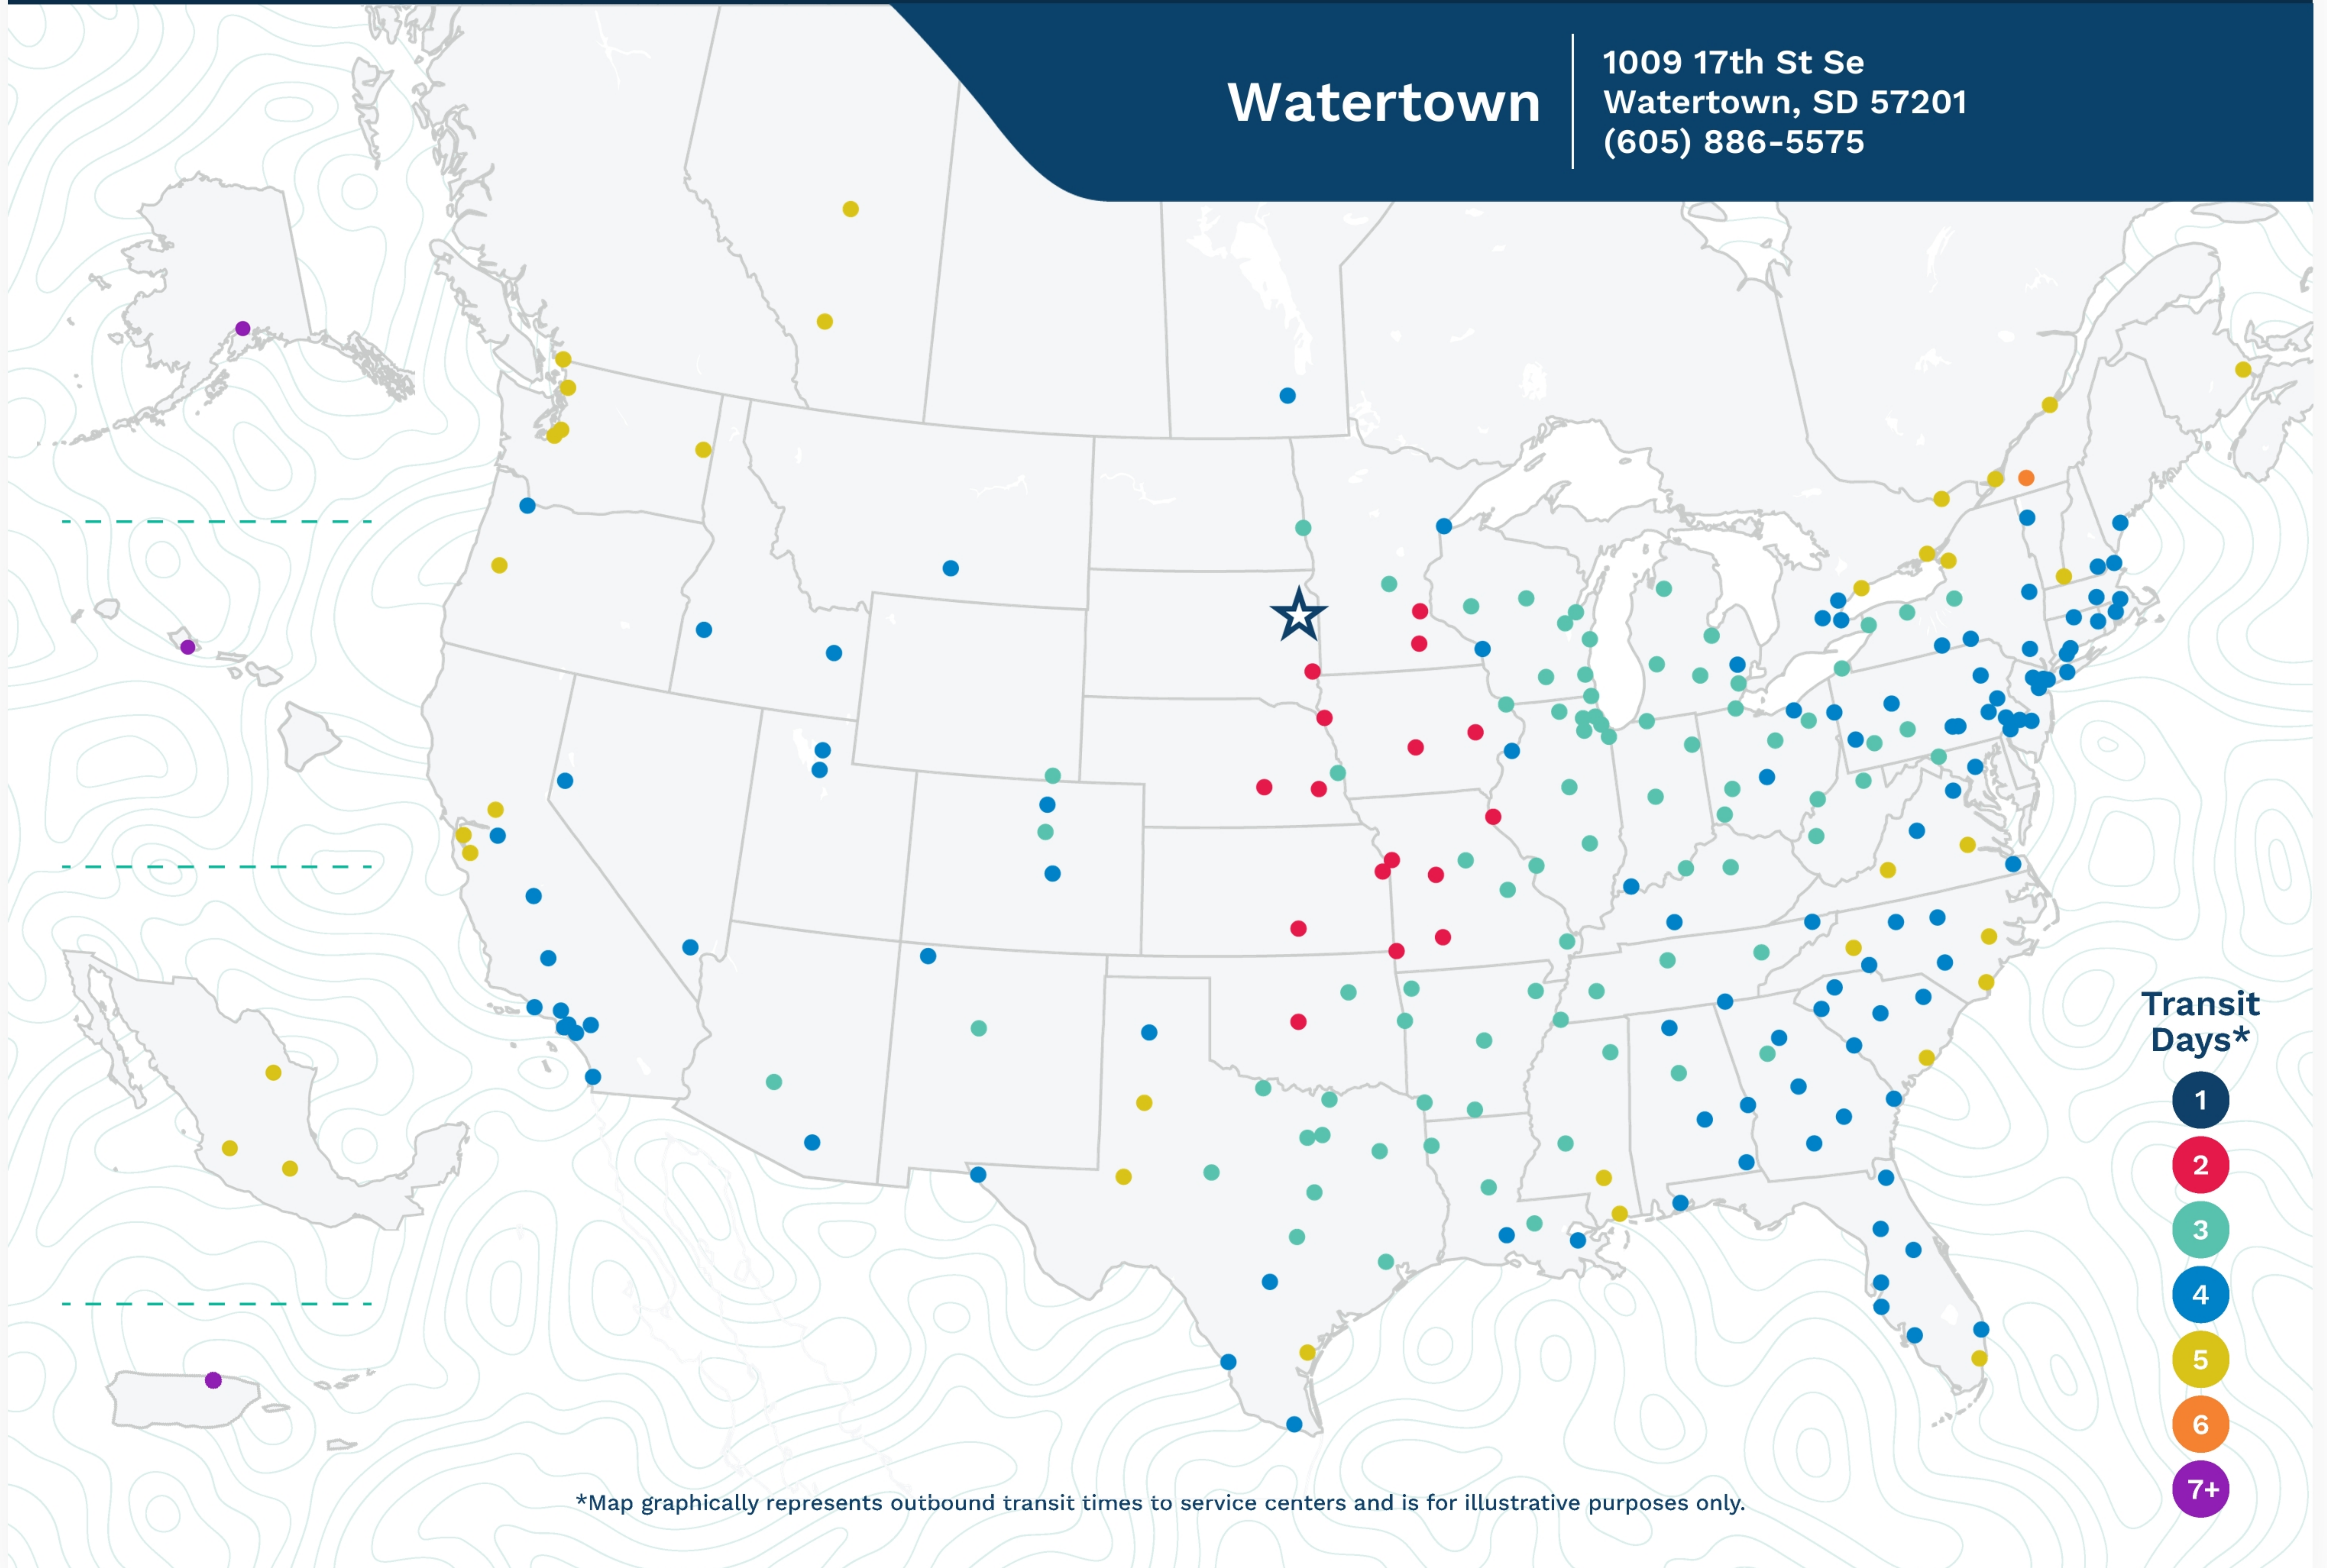

## Watertown

1009 17th St Se  
Watertown, SD 57201  
(605) 886-5575

\*Map graphically represents outbound transit times to service centers and is for illustrative purposes only.