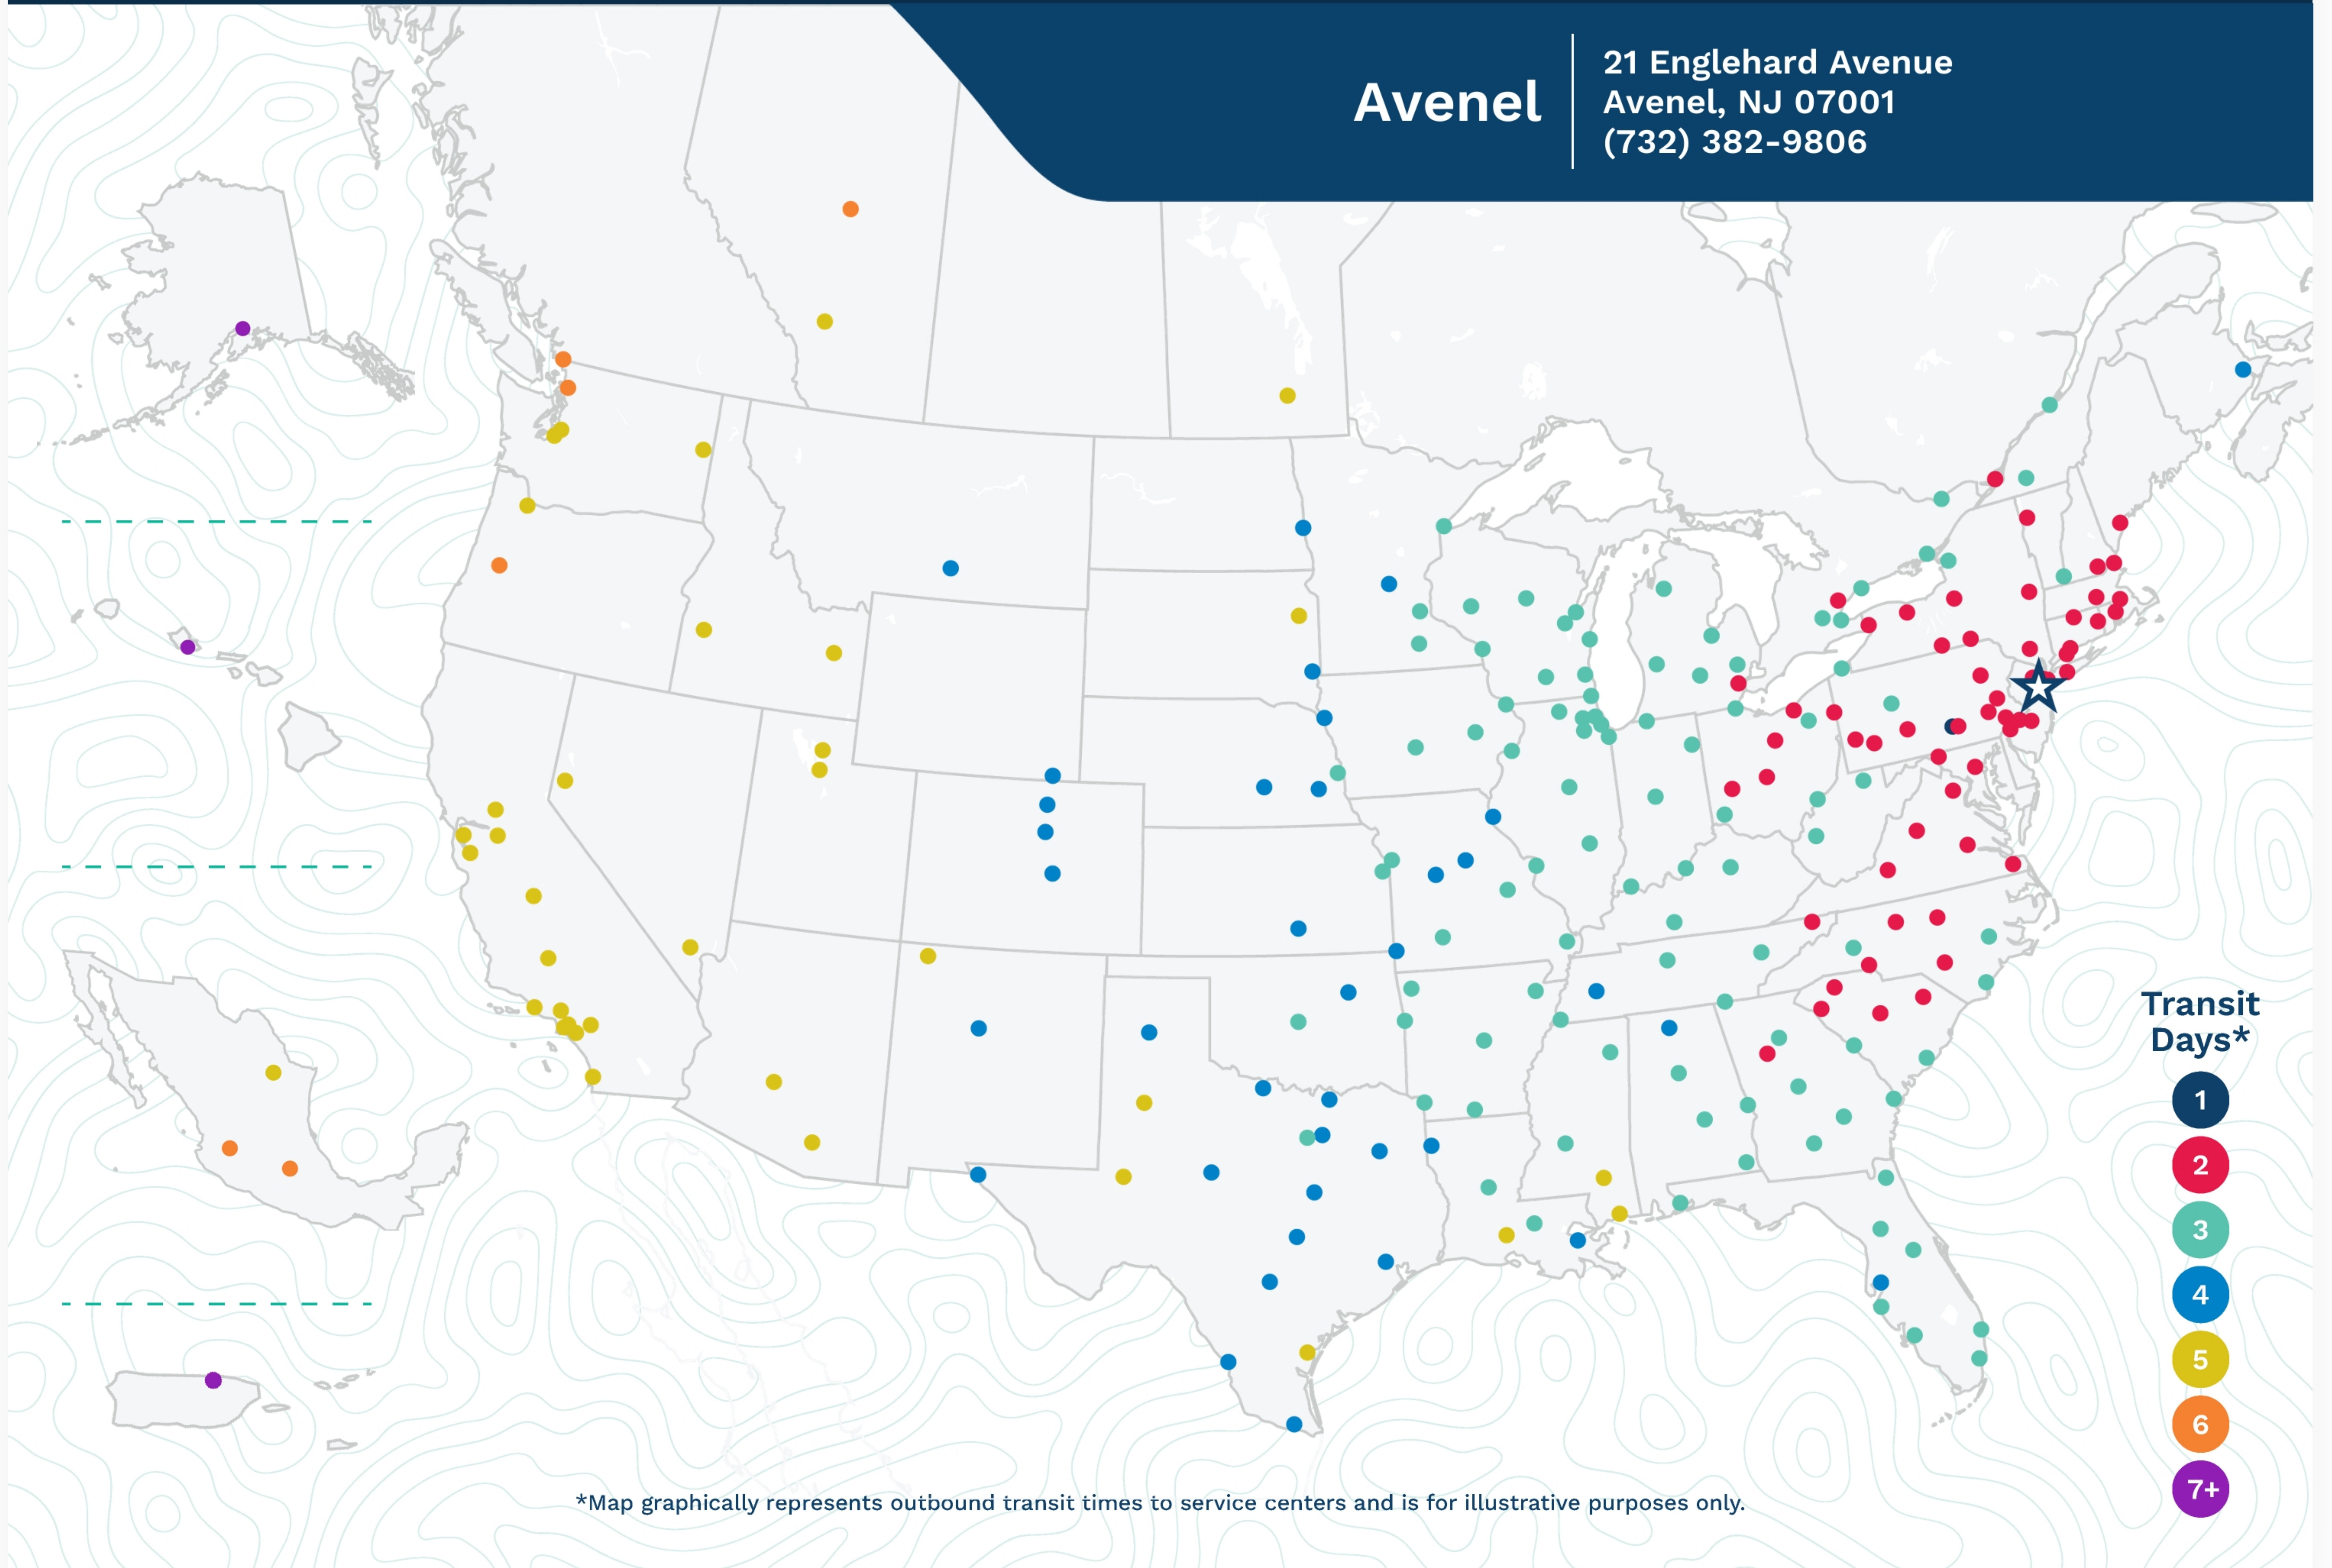

Advertised Transit Times

via the ABF Freight® Network

Avenel

21 Englehard Avenue
Avenel, NJ 07001
(732) 382-9806

*Map graphically represents outbound transit times to service centers and is for illustrative purposes only.