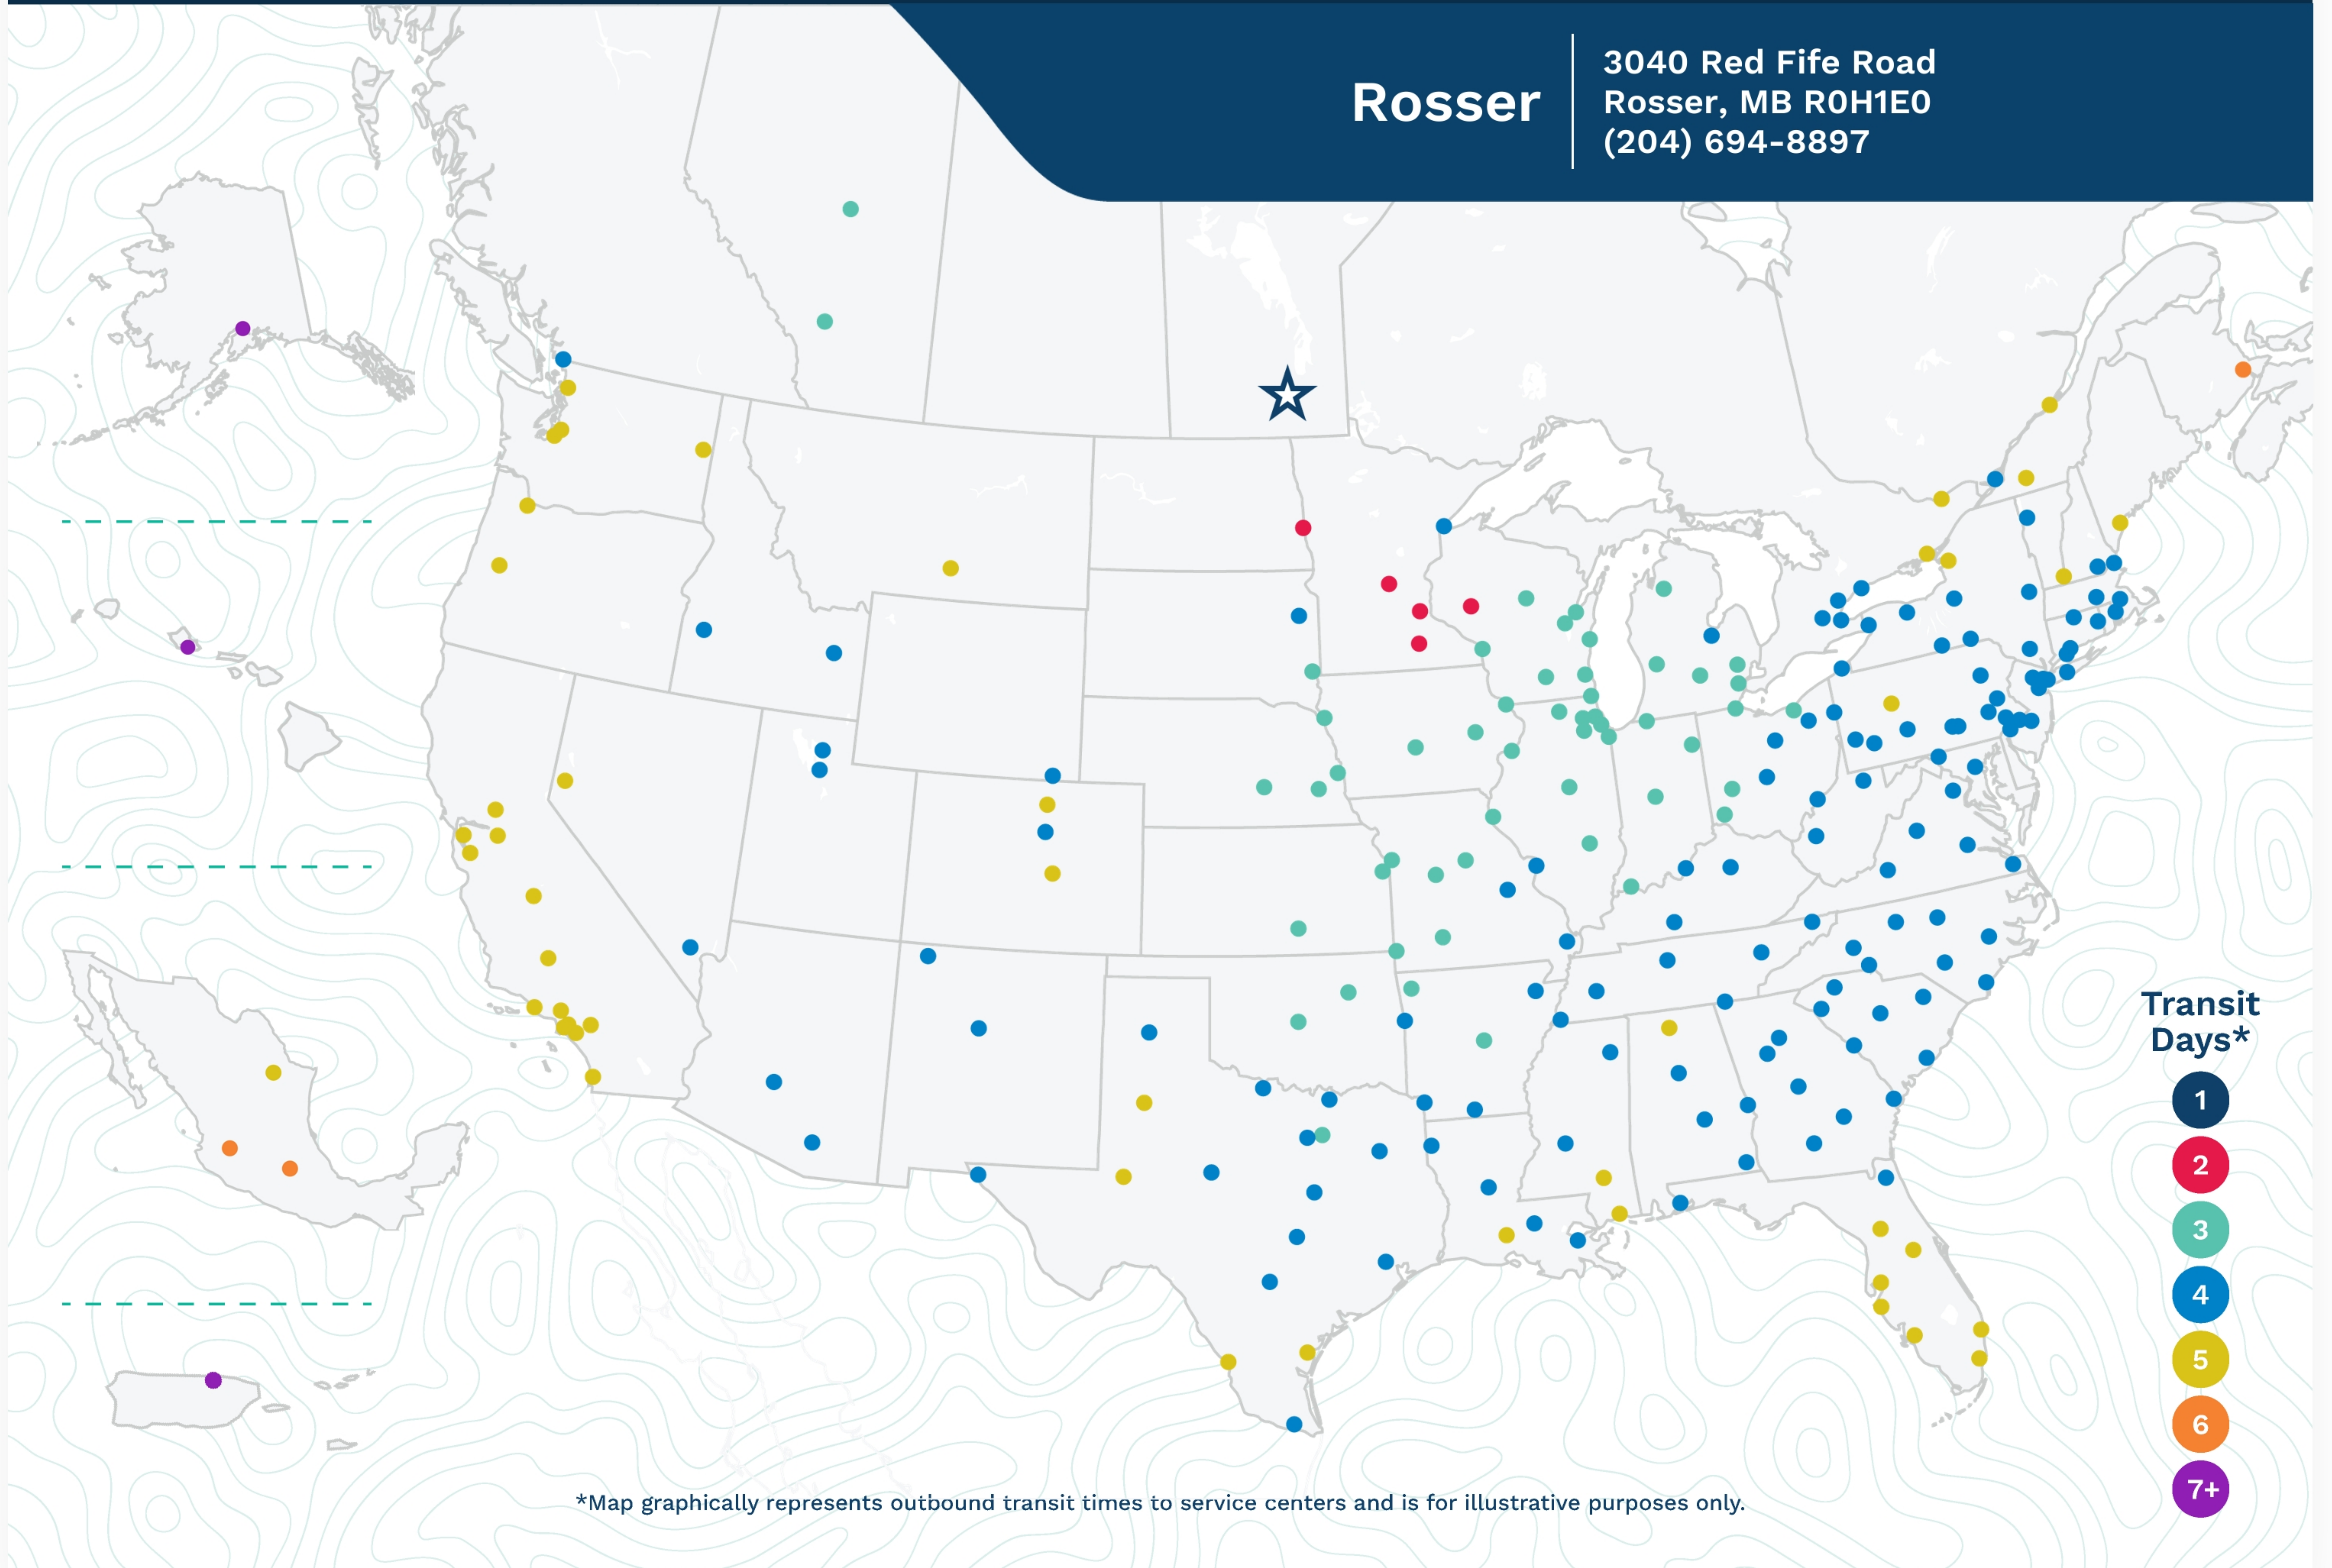

Rosser

3040 Red Fife Road
Rosser, MB R0H1E0
(204) 694-8897

*Map graphically represents outbound transit times to service centers and is for illustrative purposes only.