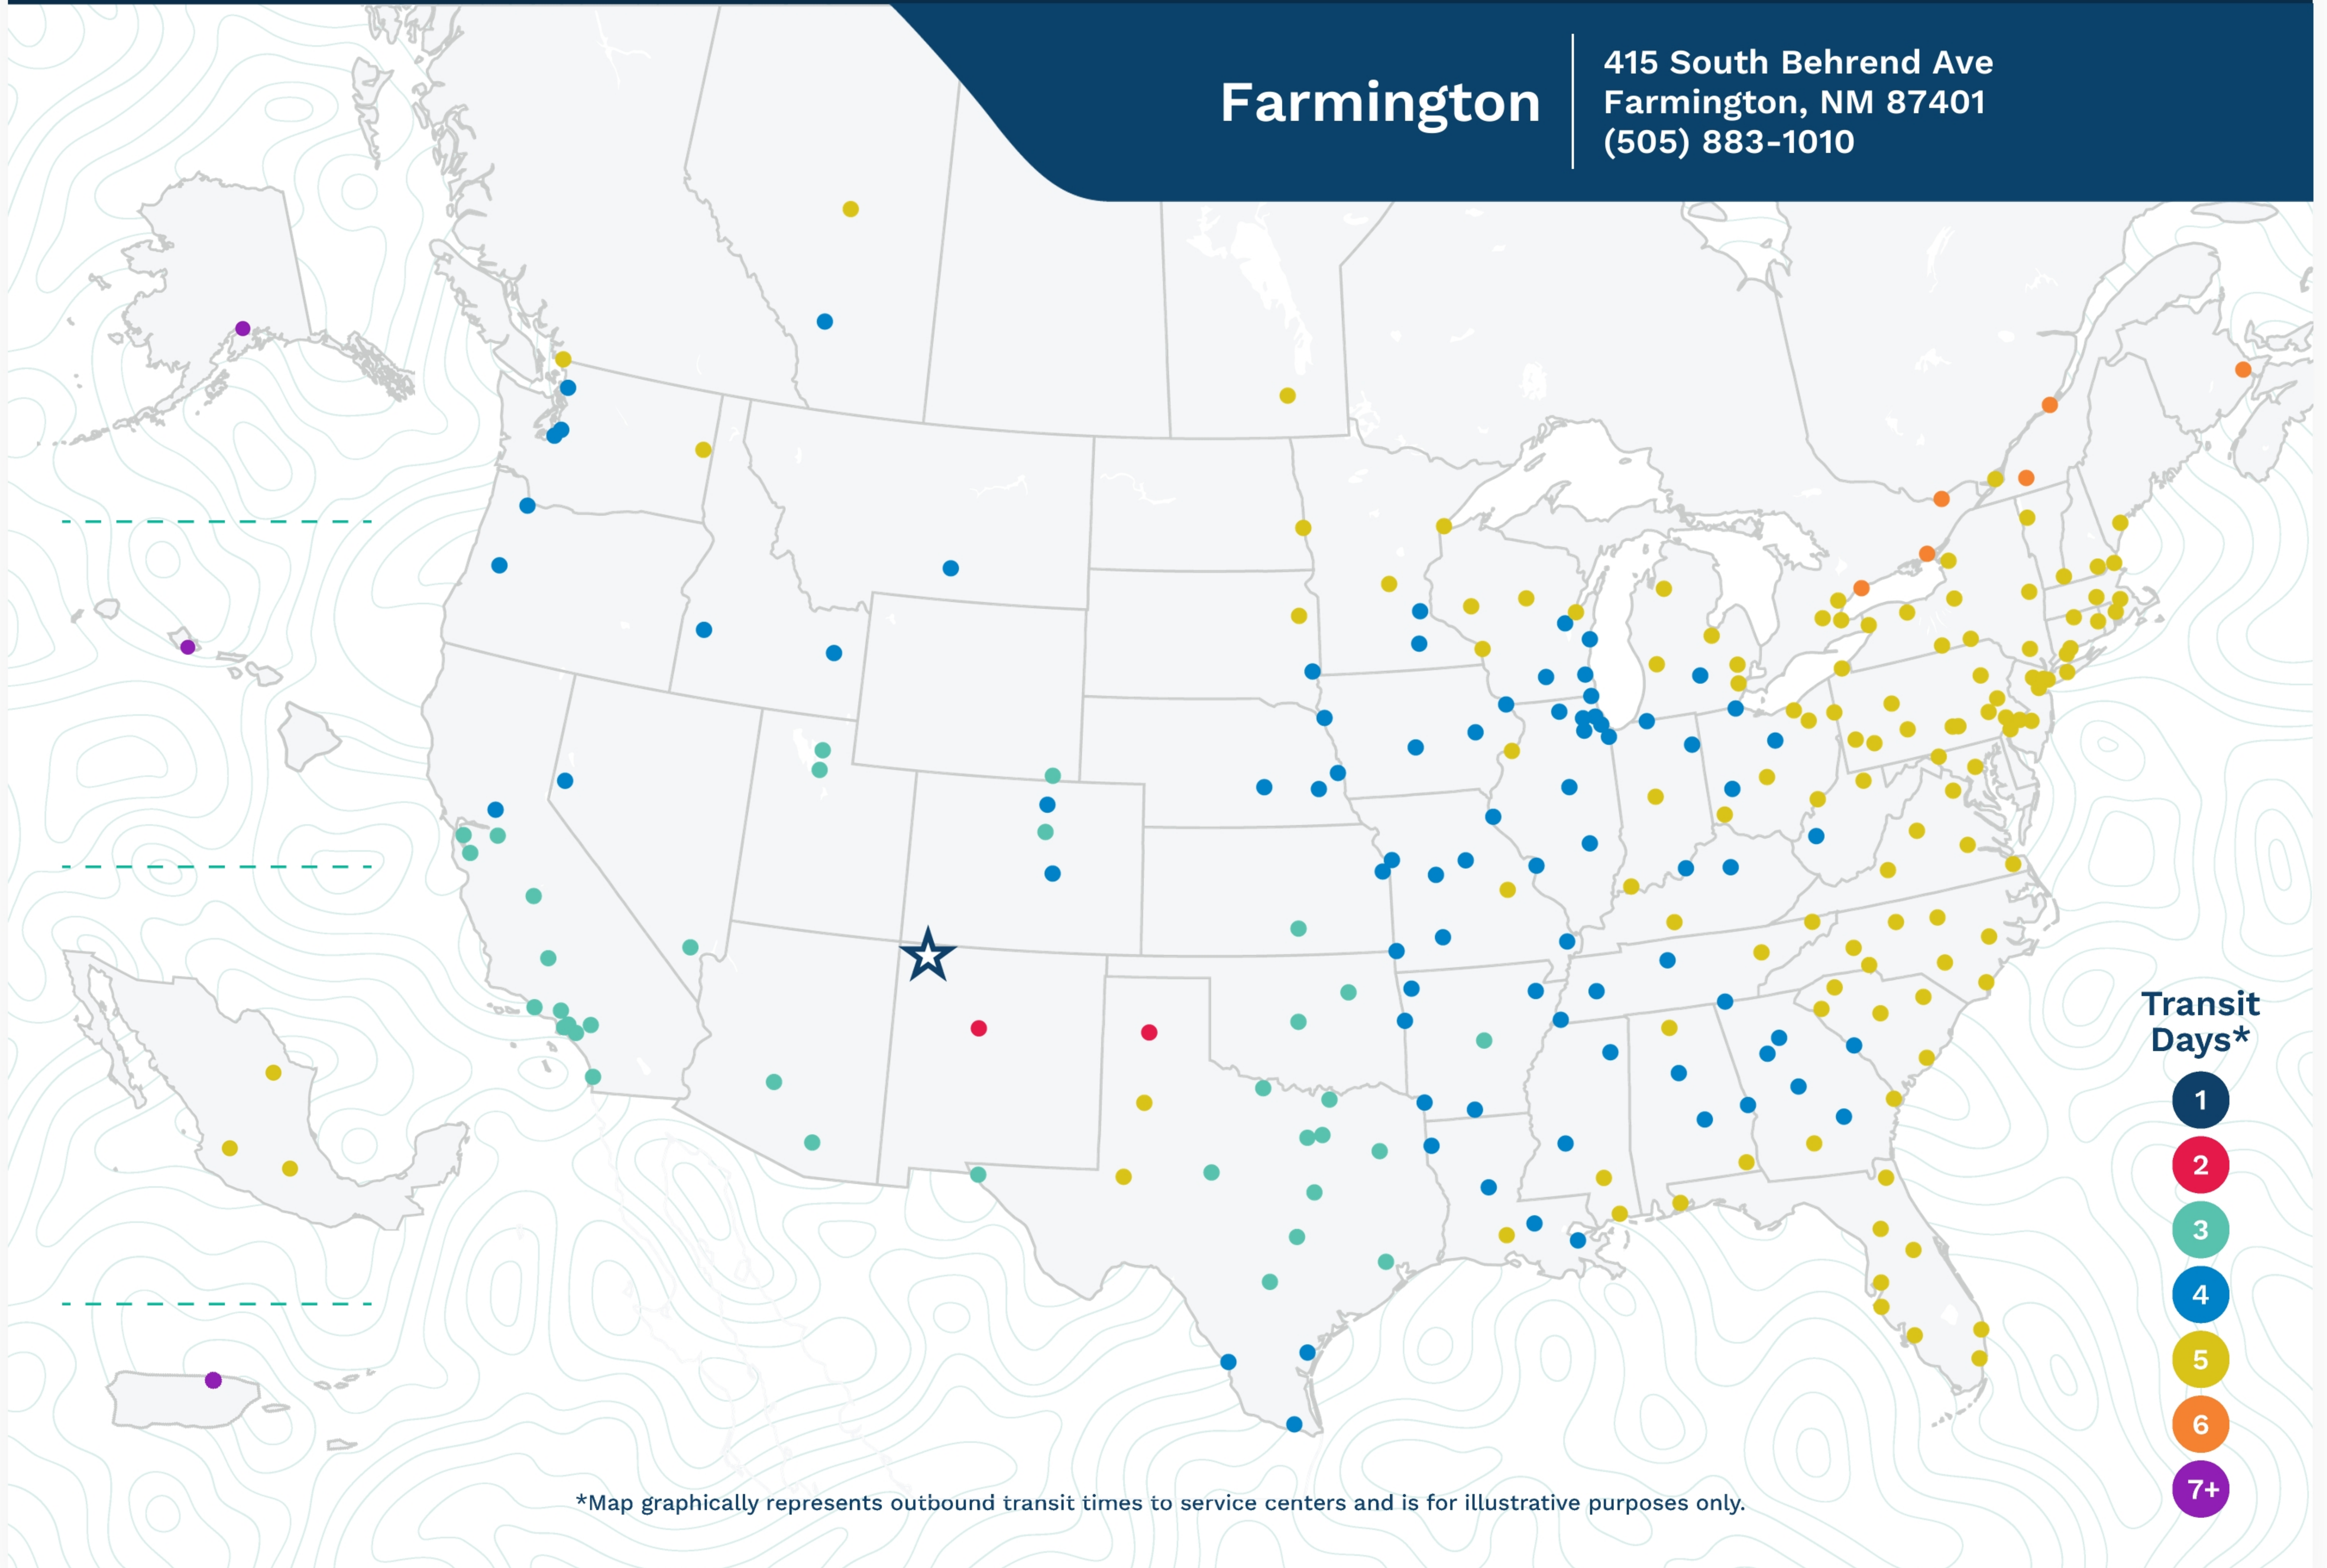

Advertised Transit Times

via the ABF Freight® Network

Farmington

415 South Behrend Ave
Farmington, NM 87401
(505) 883-1010

*Map graphically represents outbound transit times to service centers and is for illustrative purposes only.