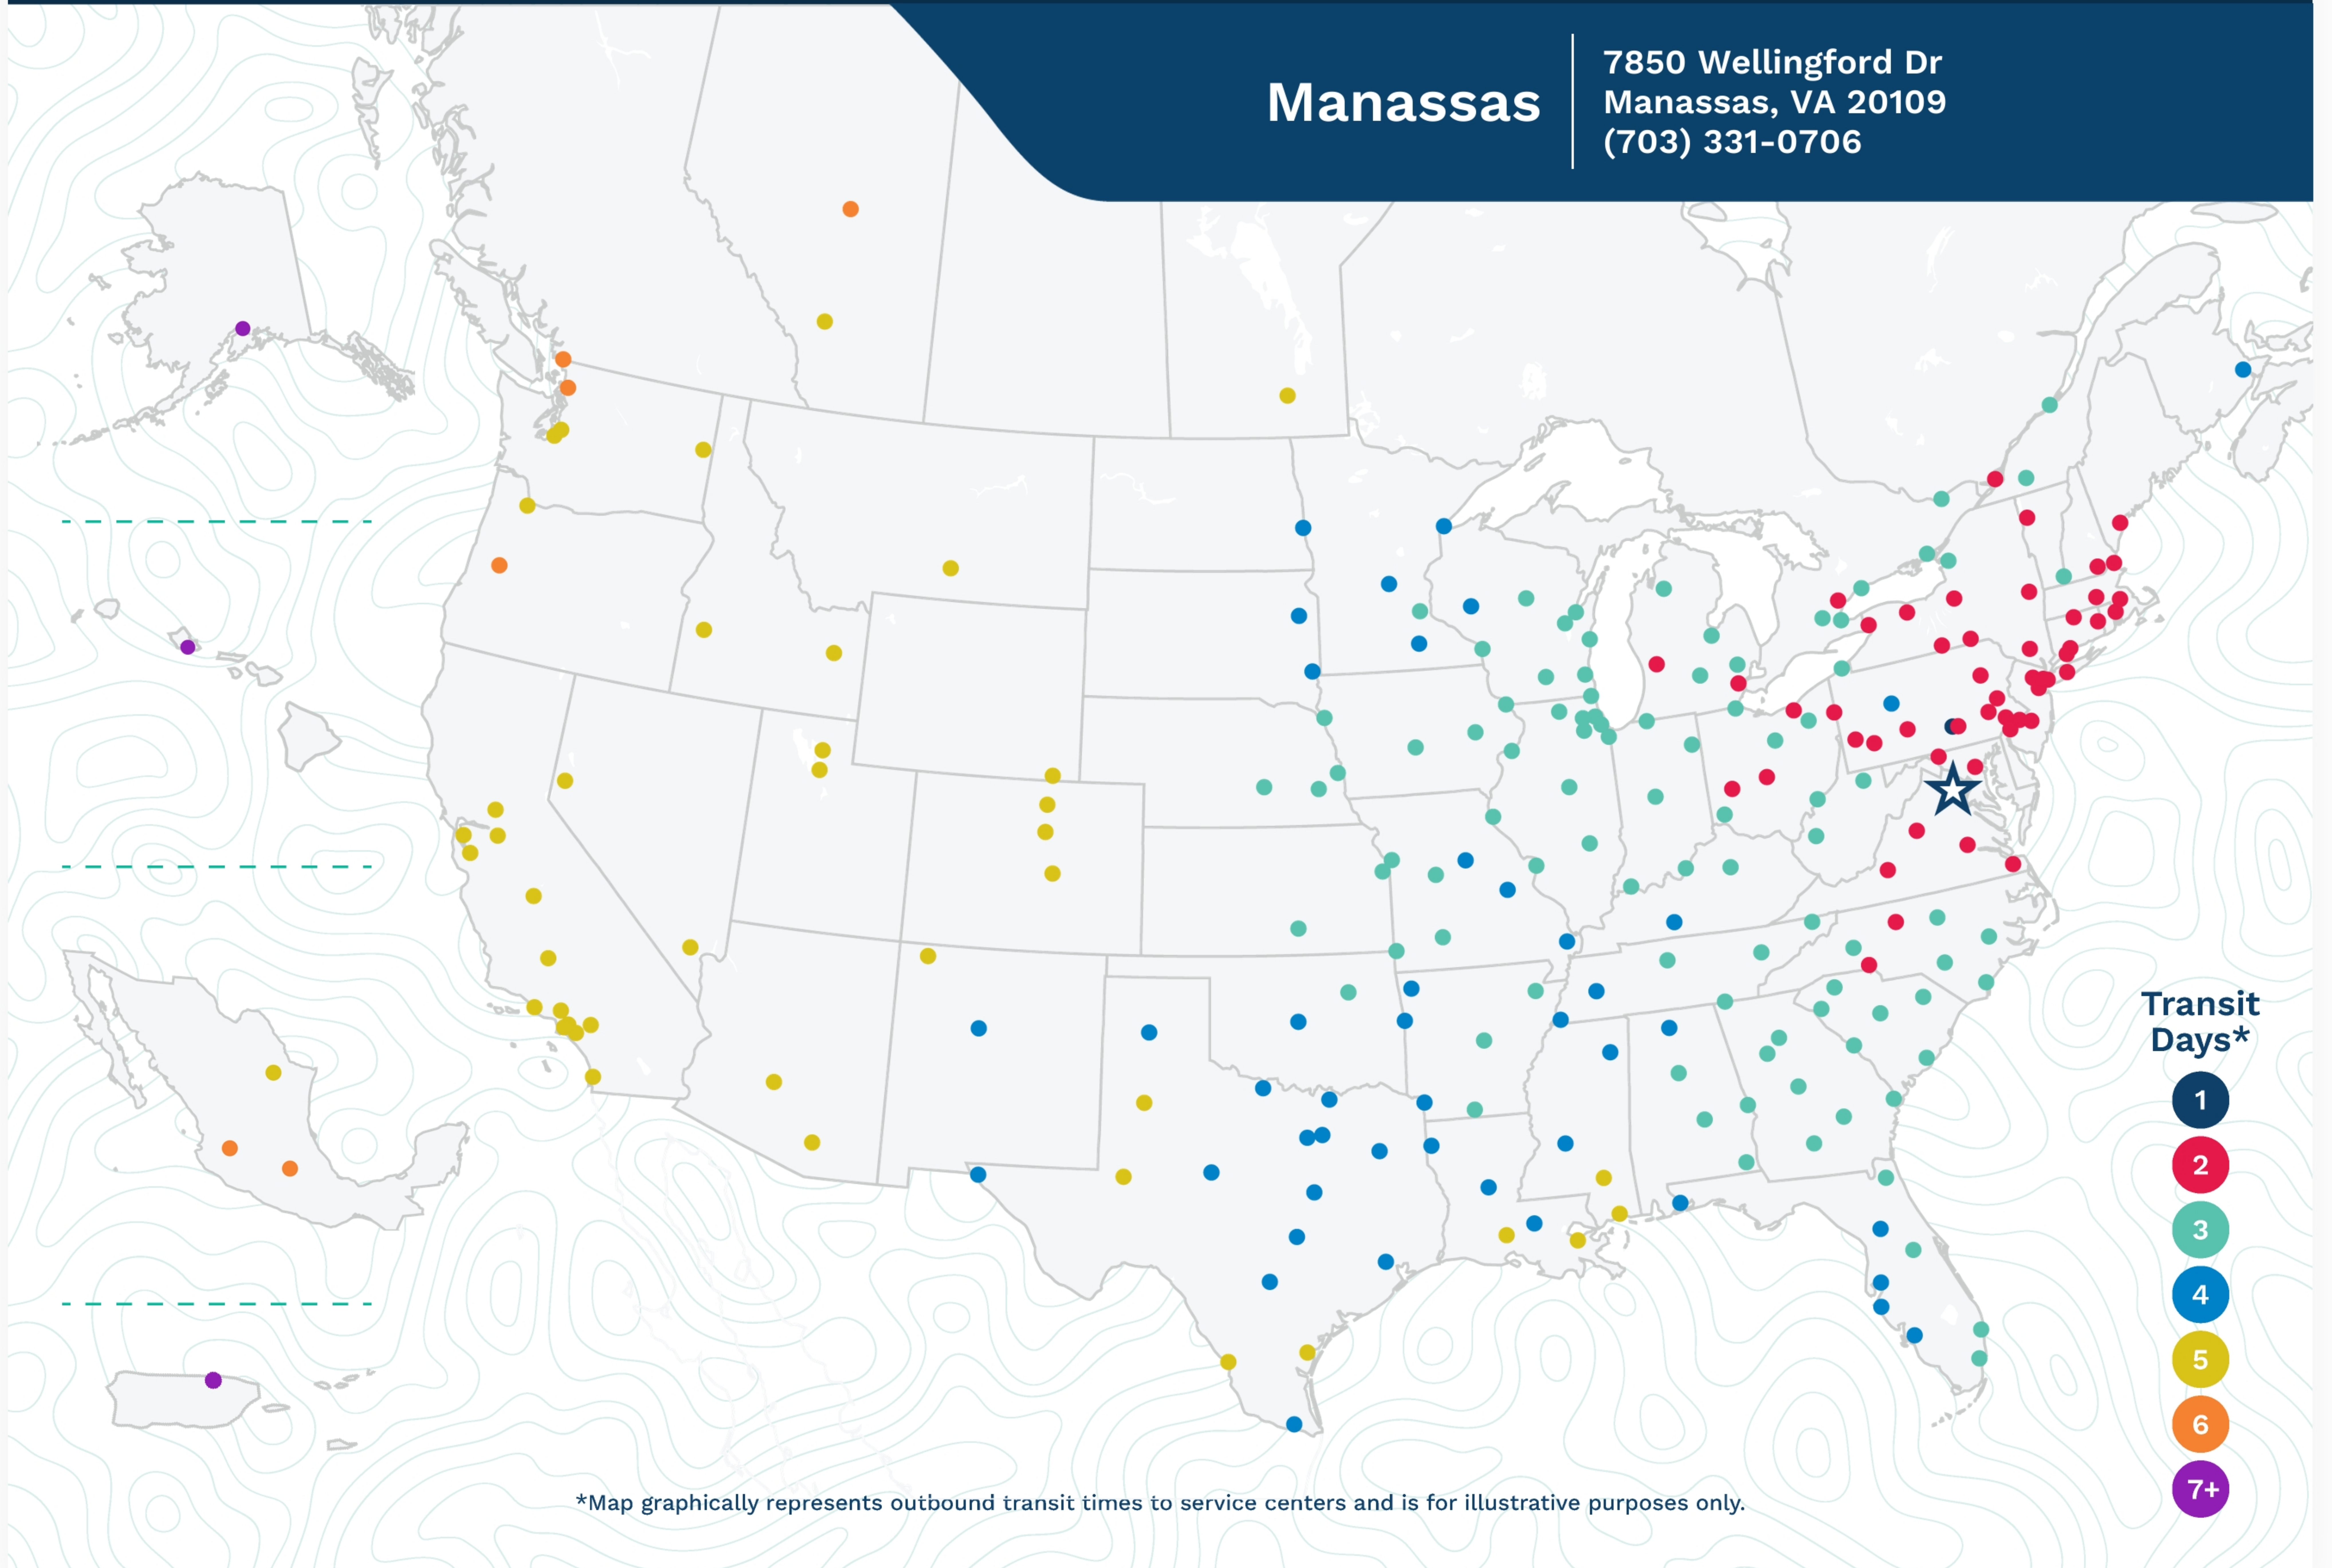

Advertised Transit Times

via the ABF Freight® Network

Manassas

7850 Wellingford Dr
Manassas, VA 20109
(703) 331-0706

*Map graphically represents outbound transit times to service centers and is for illustrative purposes only.