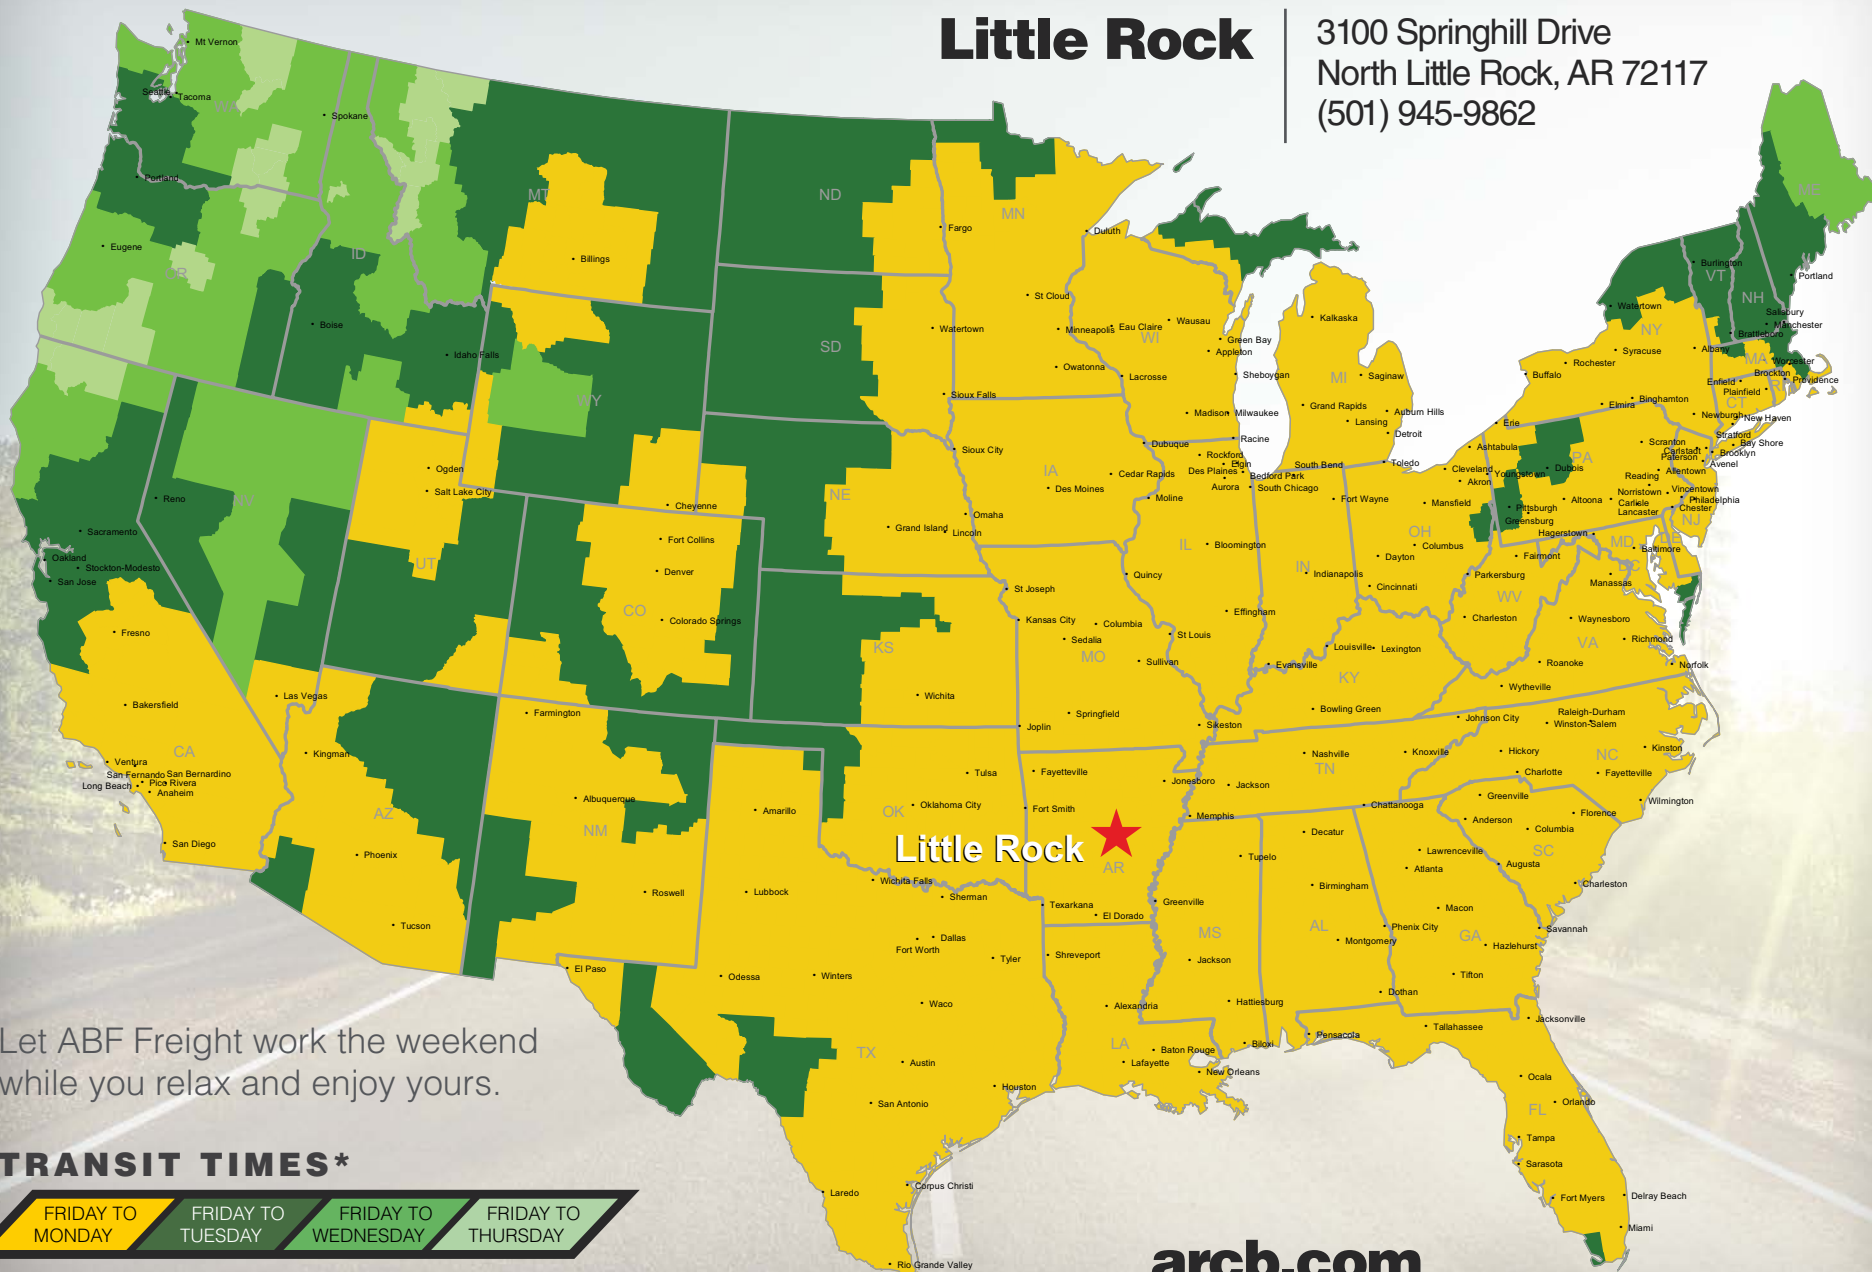

Little Rock

3100 Springhill Drive
North Little Rock, AR 72117
(501) 945-9862

Let ABF Freight work the weekend while you relax and enjoy yours.

TRANSIT TIMES*

FRIDAY TO MONDAY

FRIDAY TO TUESDAY

FRIDAY TO WEDNESDAY

FRIDAY TO THURSDAY

*Map graphically represents outbound transit times to service centers and is for illustrative purposes only. For a specific transit request, visit arcb.com or contact your account manager.