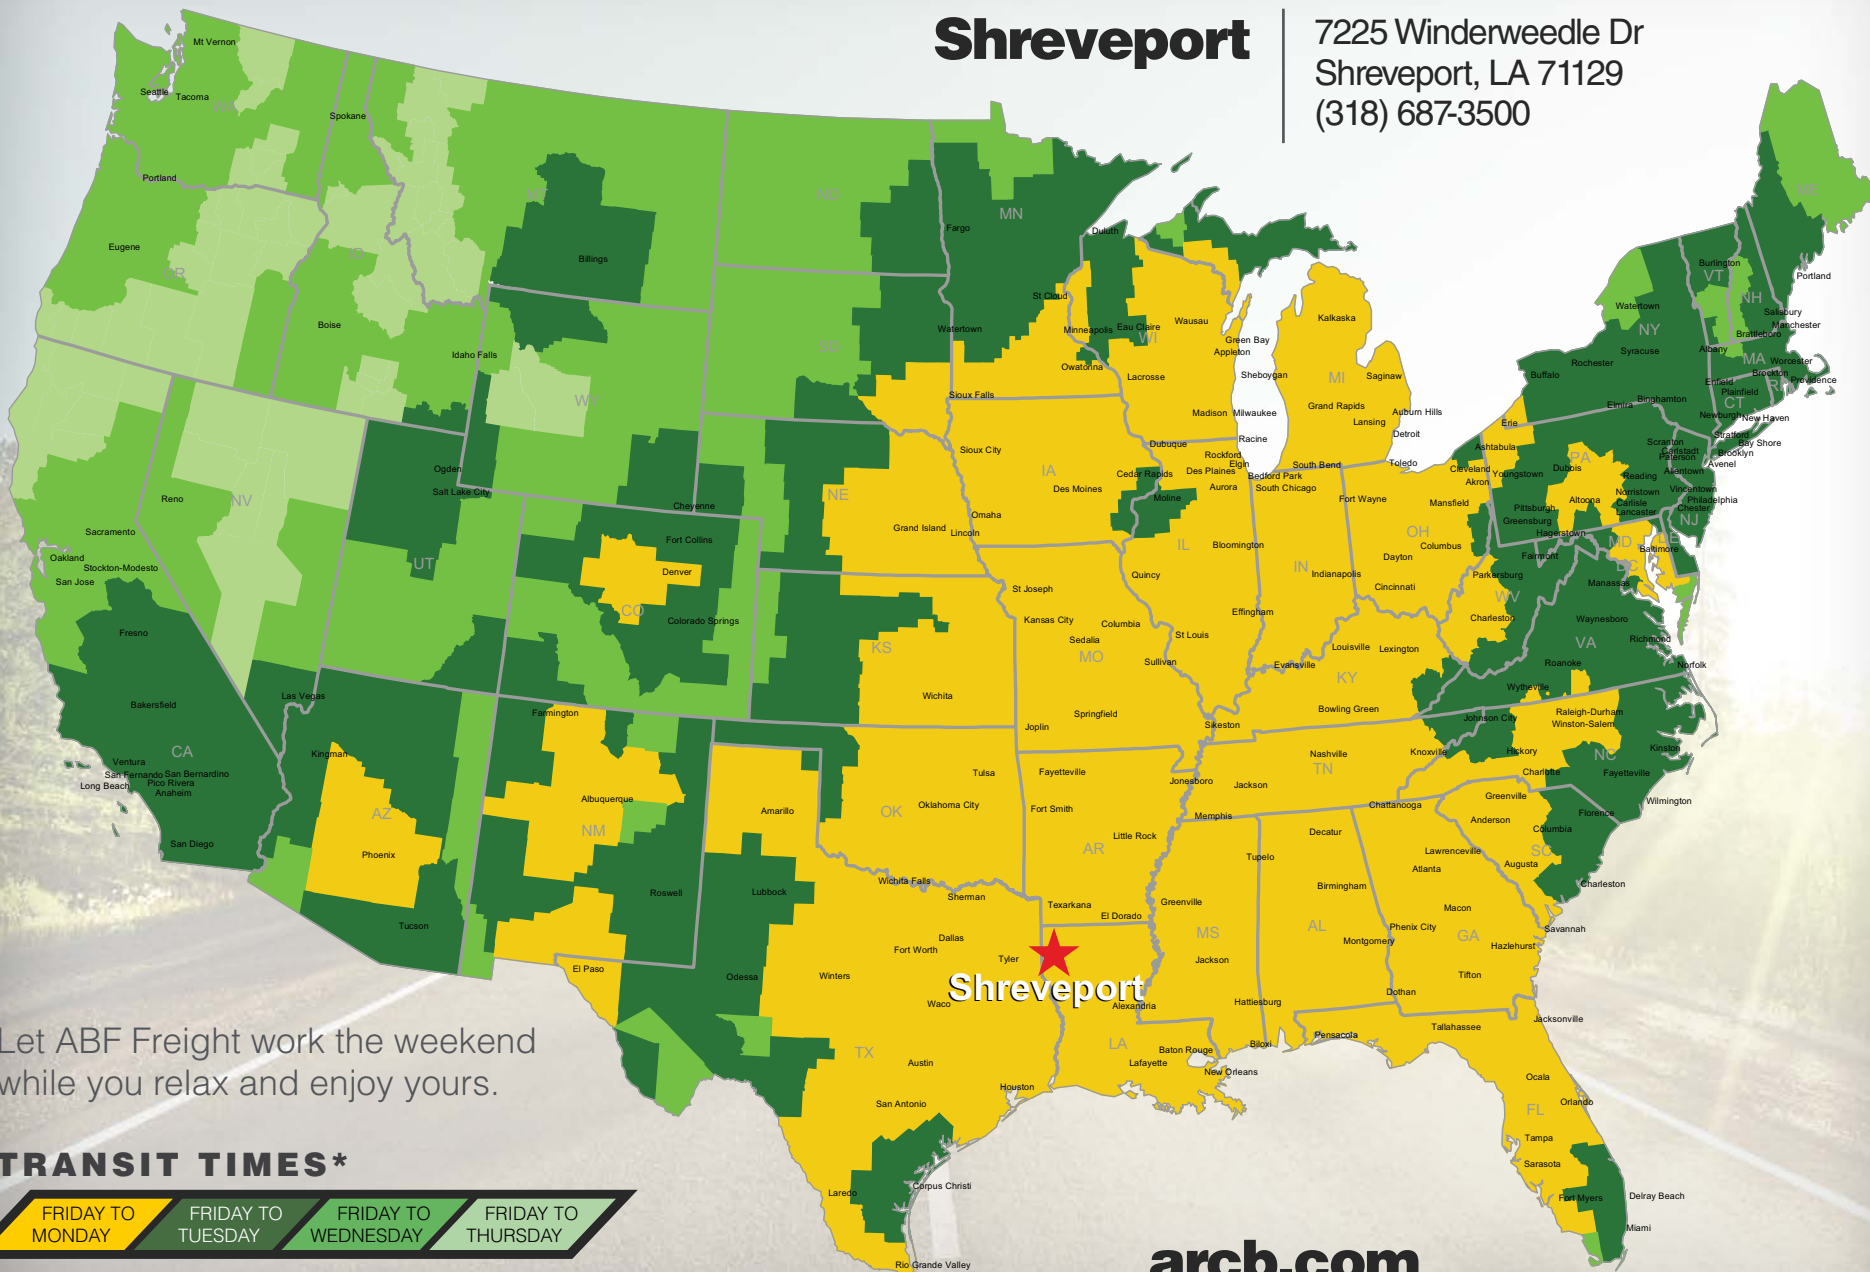

Shreveport

7225 Winderweeple Dr
Shreveport, LA 71129
(318) 687-3500

Let ABF Freight work the weekend while you relax and enjoy yours.

TRANSIT TIMES*

FRIDAY TO MONDAY	FRIDAY TO TUESDAY	FRIDAY TO WEDNESDAY	FRIDAY TO THURSDAY
------------------	-------------------	---------------------	--------------------

*Map graphically represents outbound transit times to service centers and is for illustrative purposes only. For a specific transit request, visit arcb.com or contact your account manager.

arcb.com