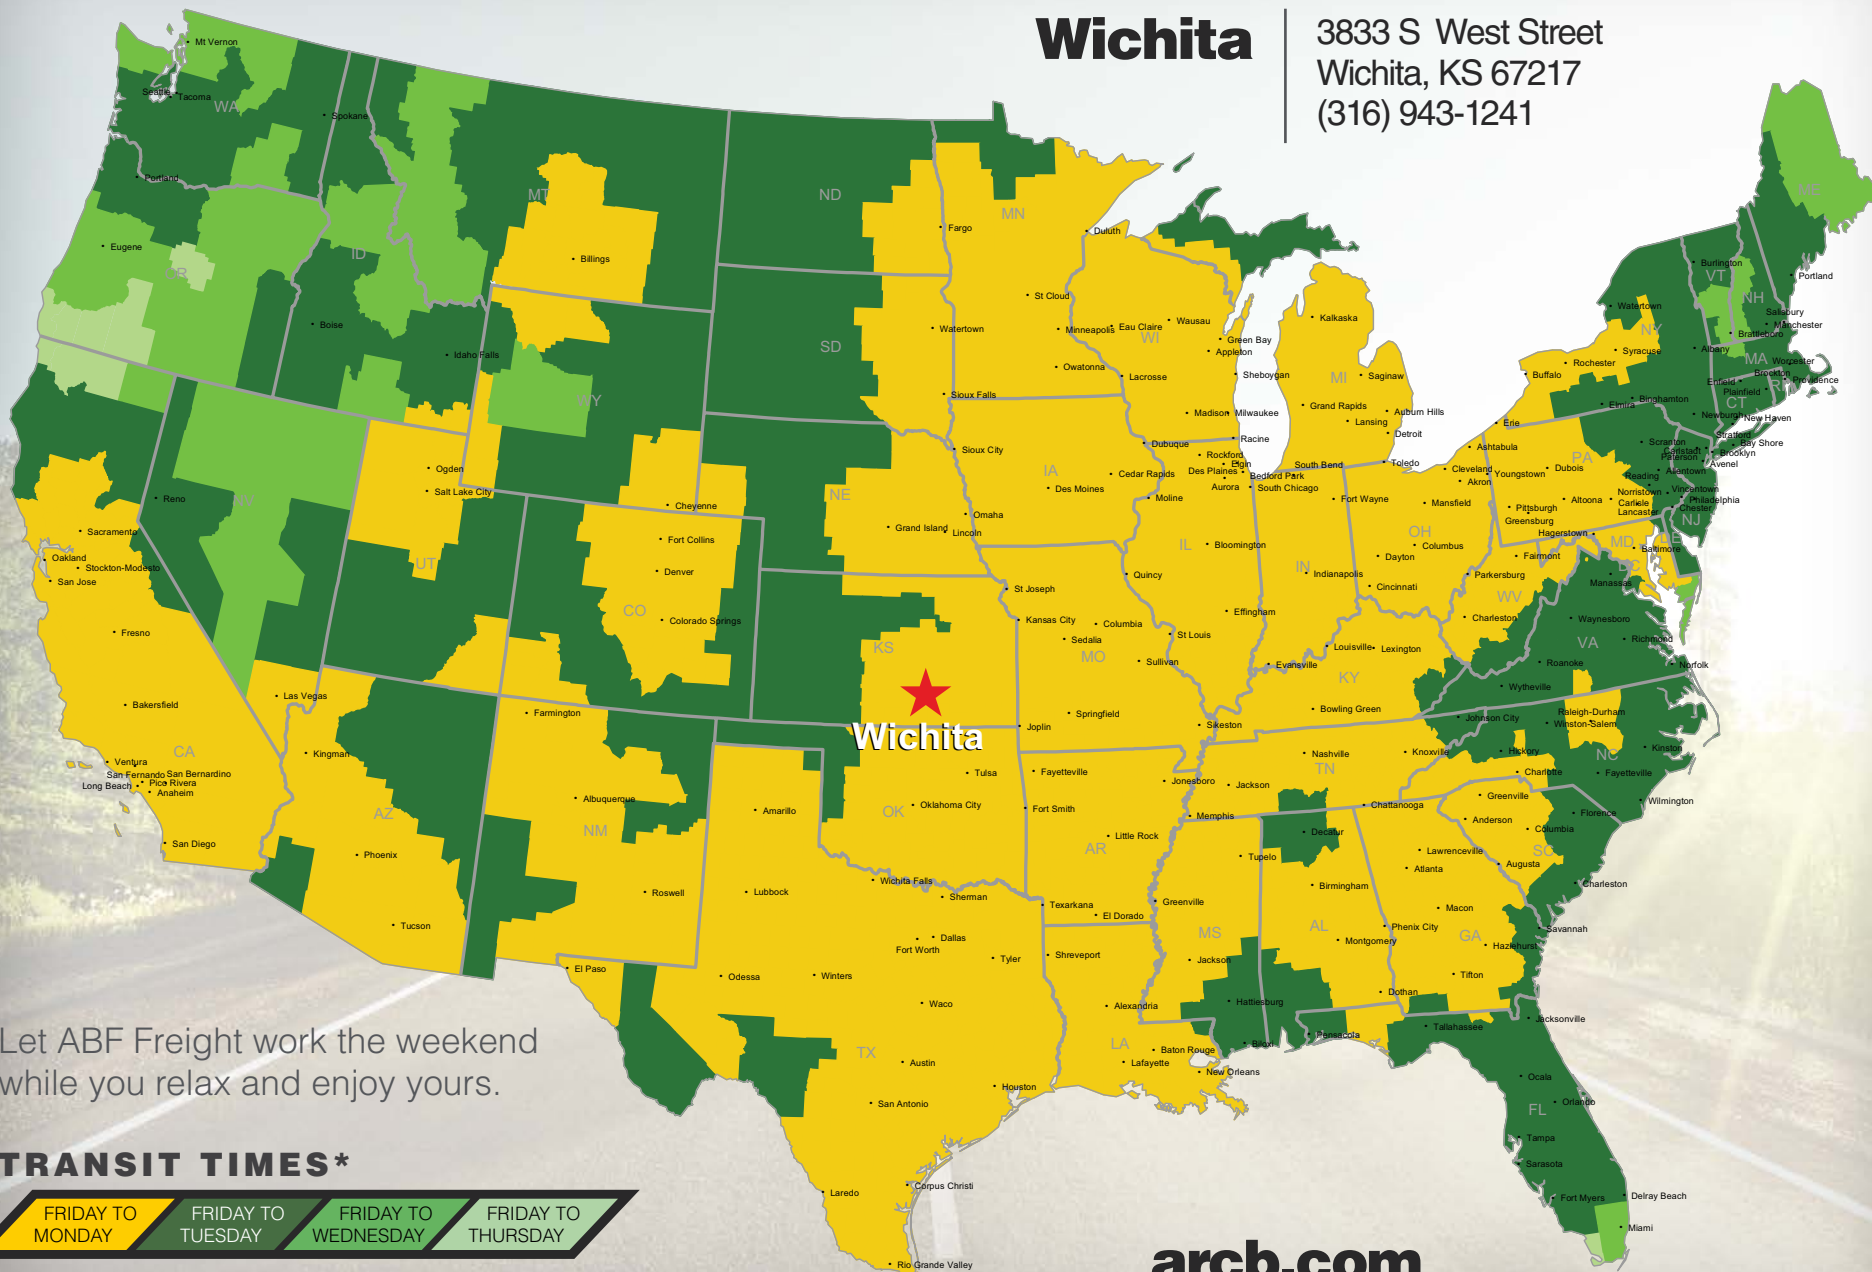

Wichita

3833 S West Street
Wichita, KS 67217
(316) 943-1241

Let ABF Freight work the weekend while you relax and enjoy yours.

TRANSIT TIMES*

FRIDAY TO MONDAY	FRIDAY TO TUESDAY	FRIDAY TO WEDNESDAY	FRIDAY TO THURSDAY
------------------	-------------------	---------------------	--------------------

*Map graphically represents outbound transit times to service centers and is for illustrative purposes only. For a specific transit request, visit arcb.com or contact your account manager.

arcb.com