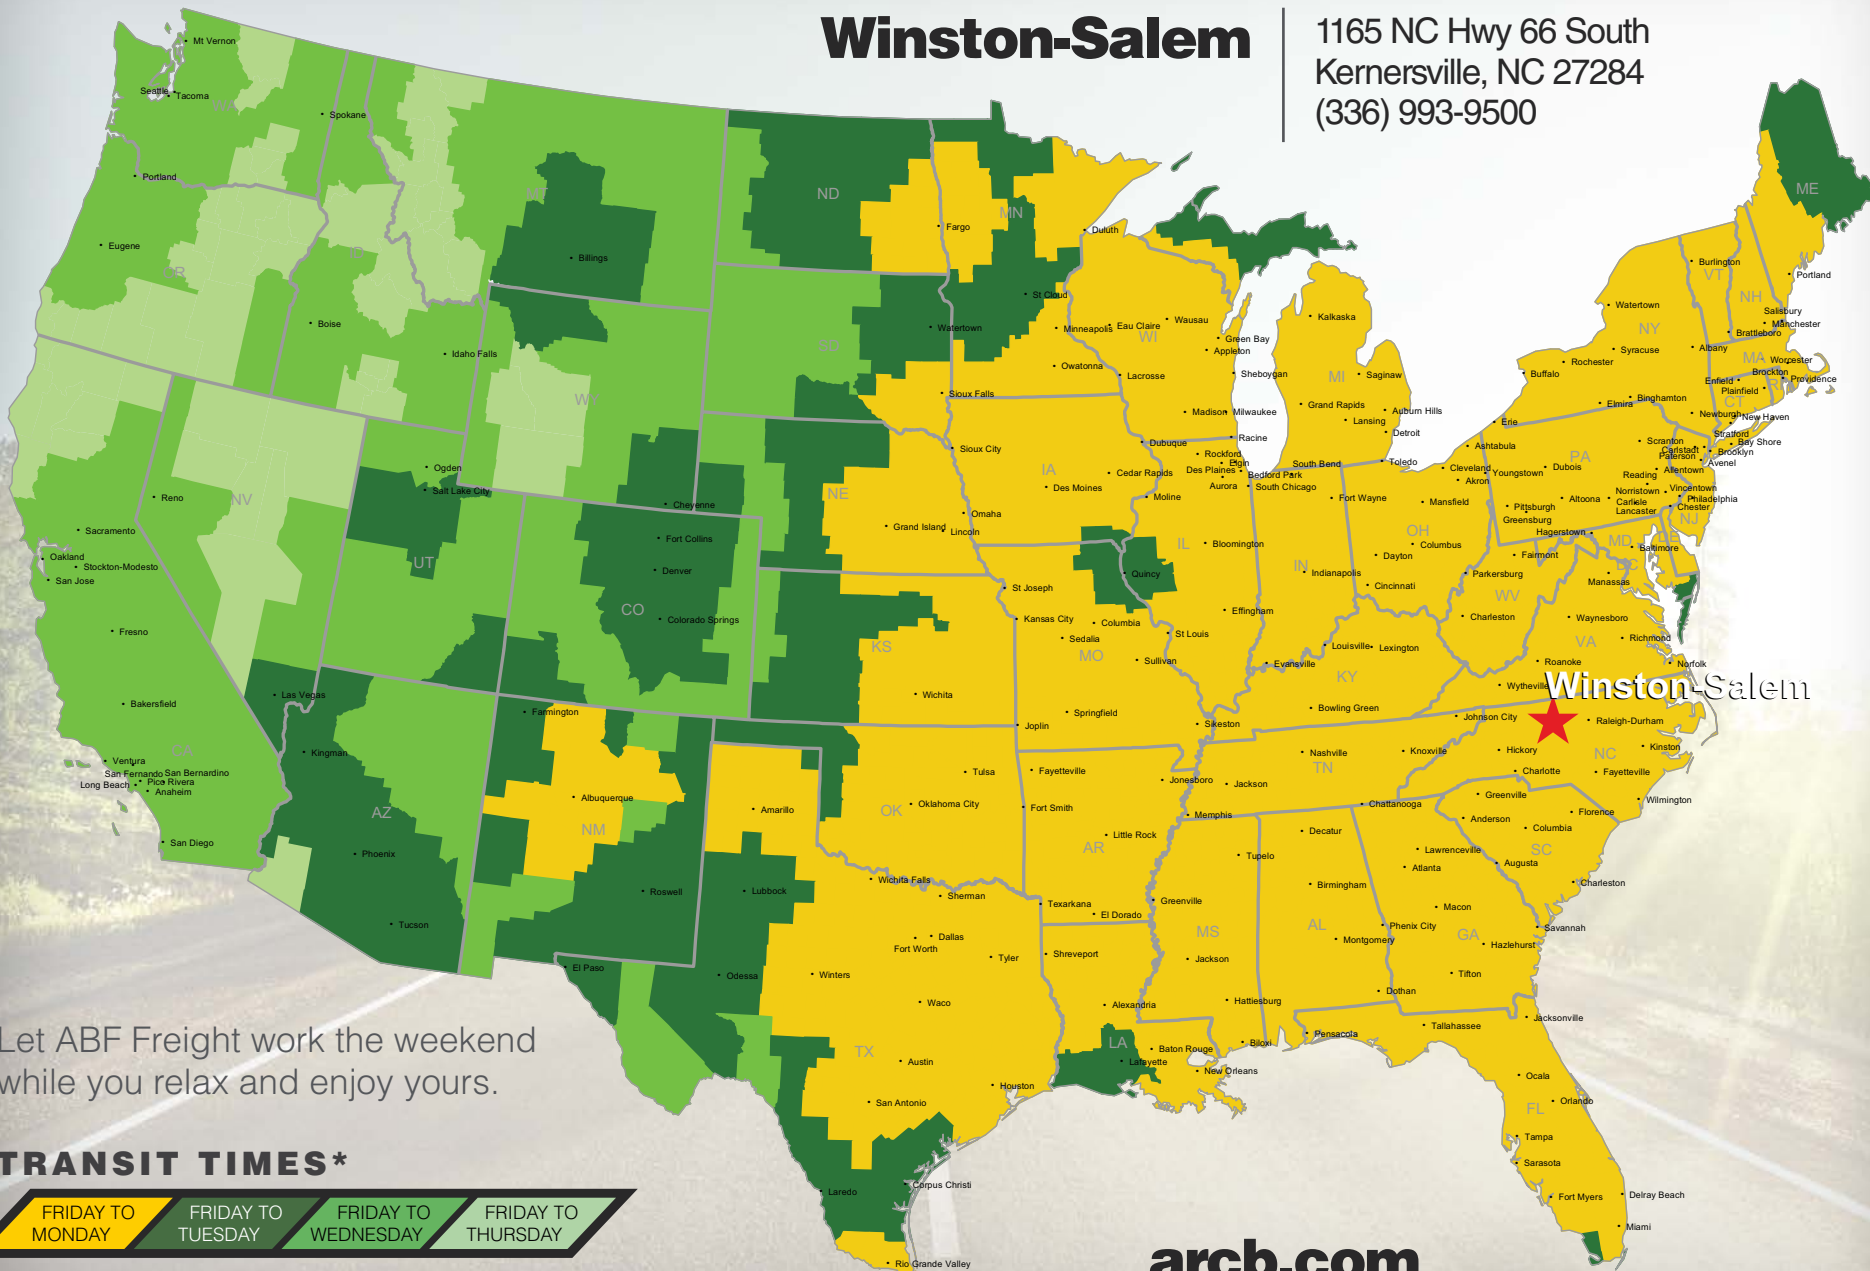

Winston-Salem

1165 NC Hwy 66 South
Kernersville, NC 27284
(336) 993-9500

Let ABF Freight work the weekend while you relax and enjoy yours.

TRANSIT TIMES*

FRIDAY TO MONDAY

FRIDAY TO TUESDAY

FRIDAY TO WEDNESDAY

FRIDAY TO THURSDAY

*Map graphically represents outbound transit times to service centers and is for illustrative purposes only. For a specific transit request, visit arcb.com or contact your account manager.