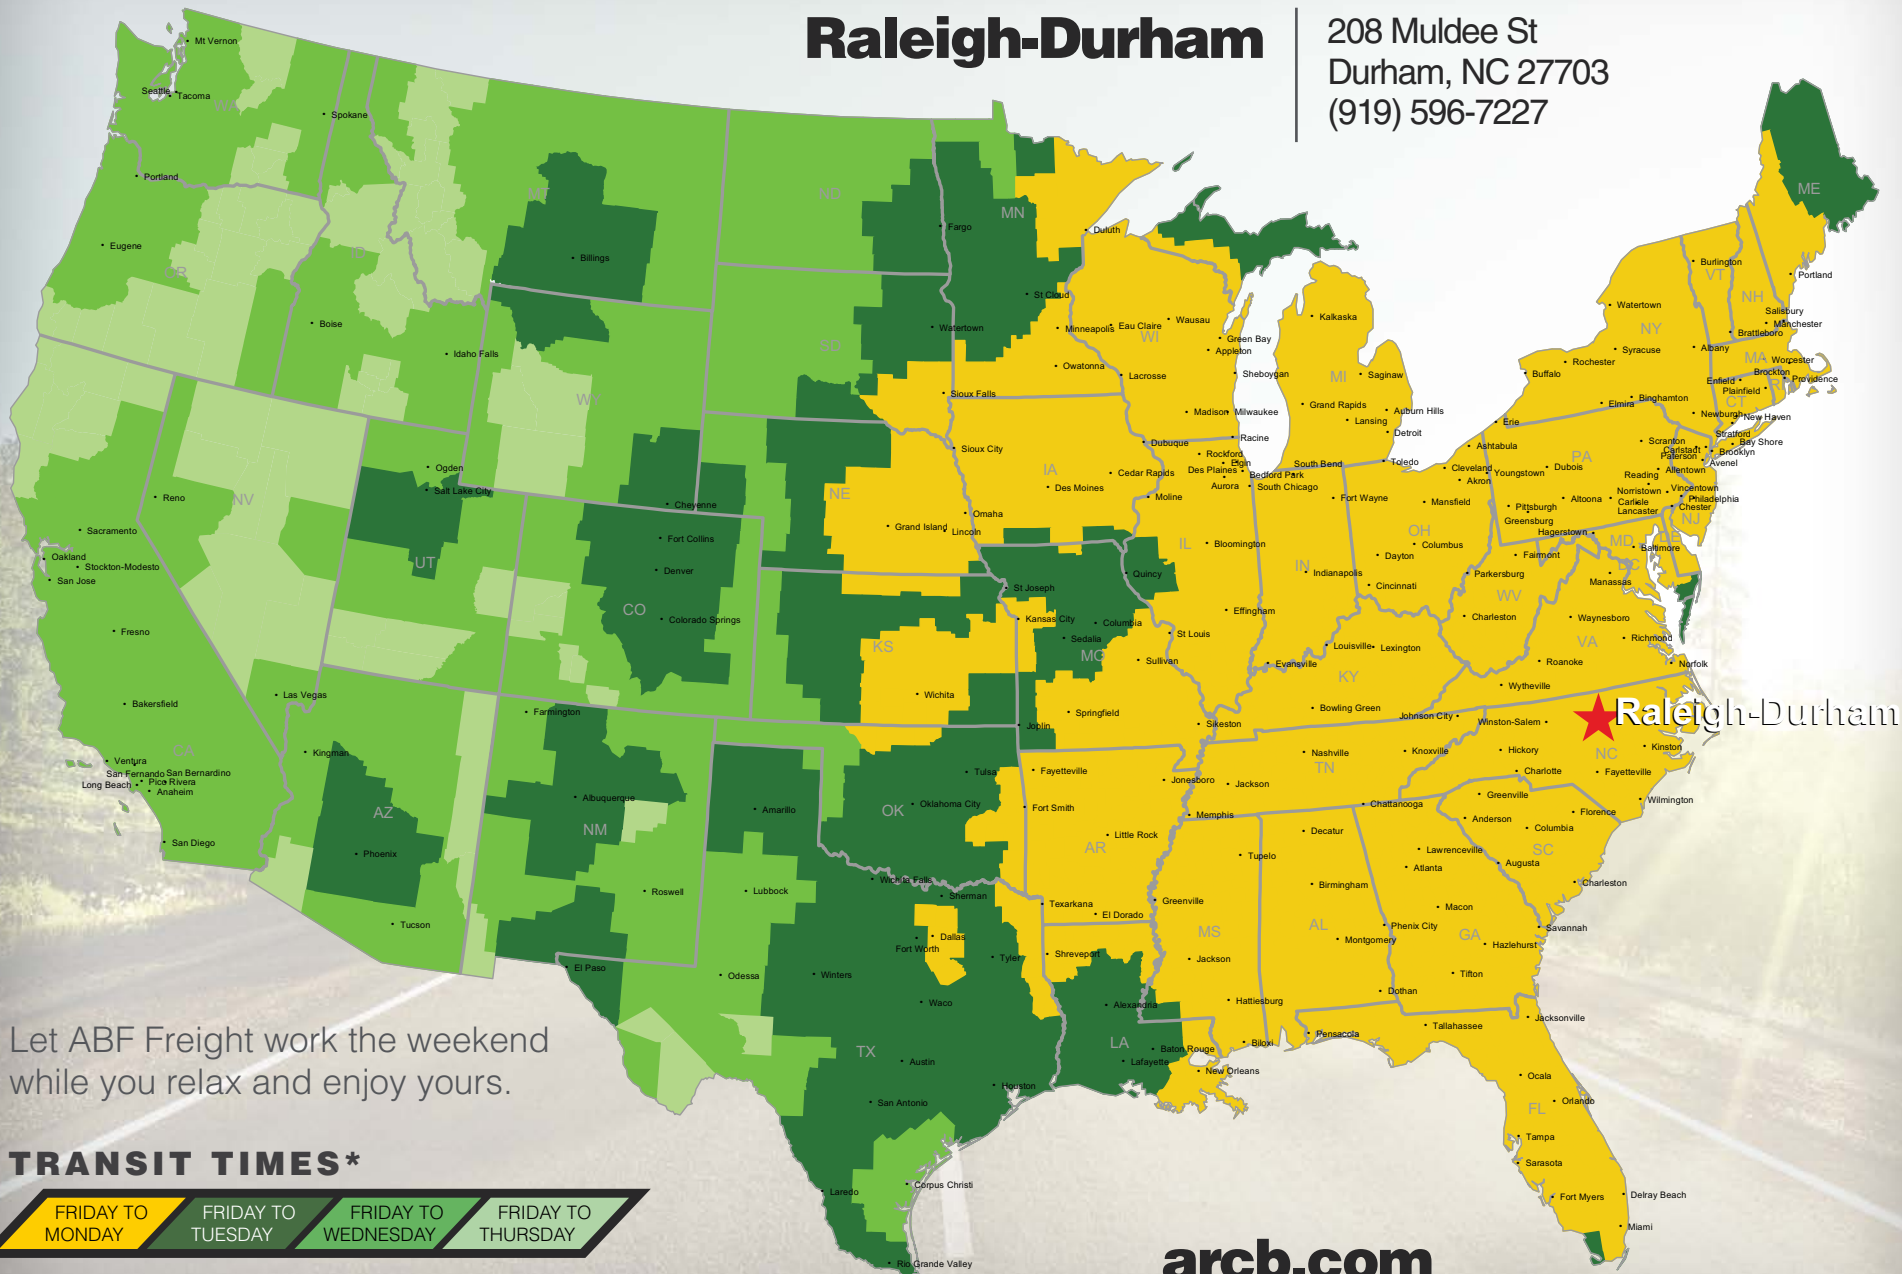

Raleigh-Durham

208 Muldee St
Durham, NC 27703
(919) 596-7227

Let ABF Freight work the weekend while you relax and enjoy yours.

TRANSIT TIMES*

FRIDAY TO MONDAY	FRIDAY TO TUESDAY	FRIDAY TO WEDNESDAY	FRIDAY TO THURSDAY
------------------	-------------------	---------------------	--------------------

*Map graphically represents outbound transit times to service centers and is for illustrative purposes only. For a specific transit request, visit arcb.com or contact your account manager.

arcb.com

022018-052