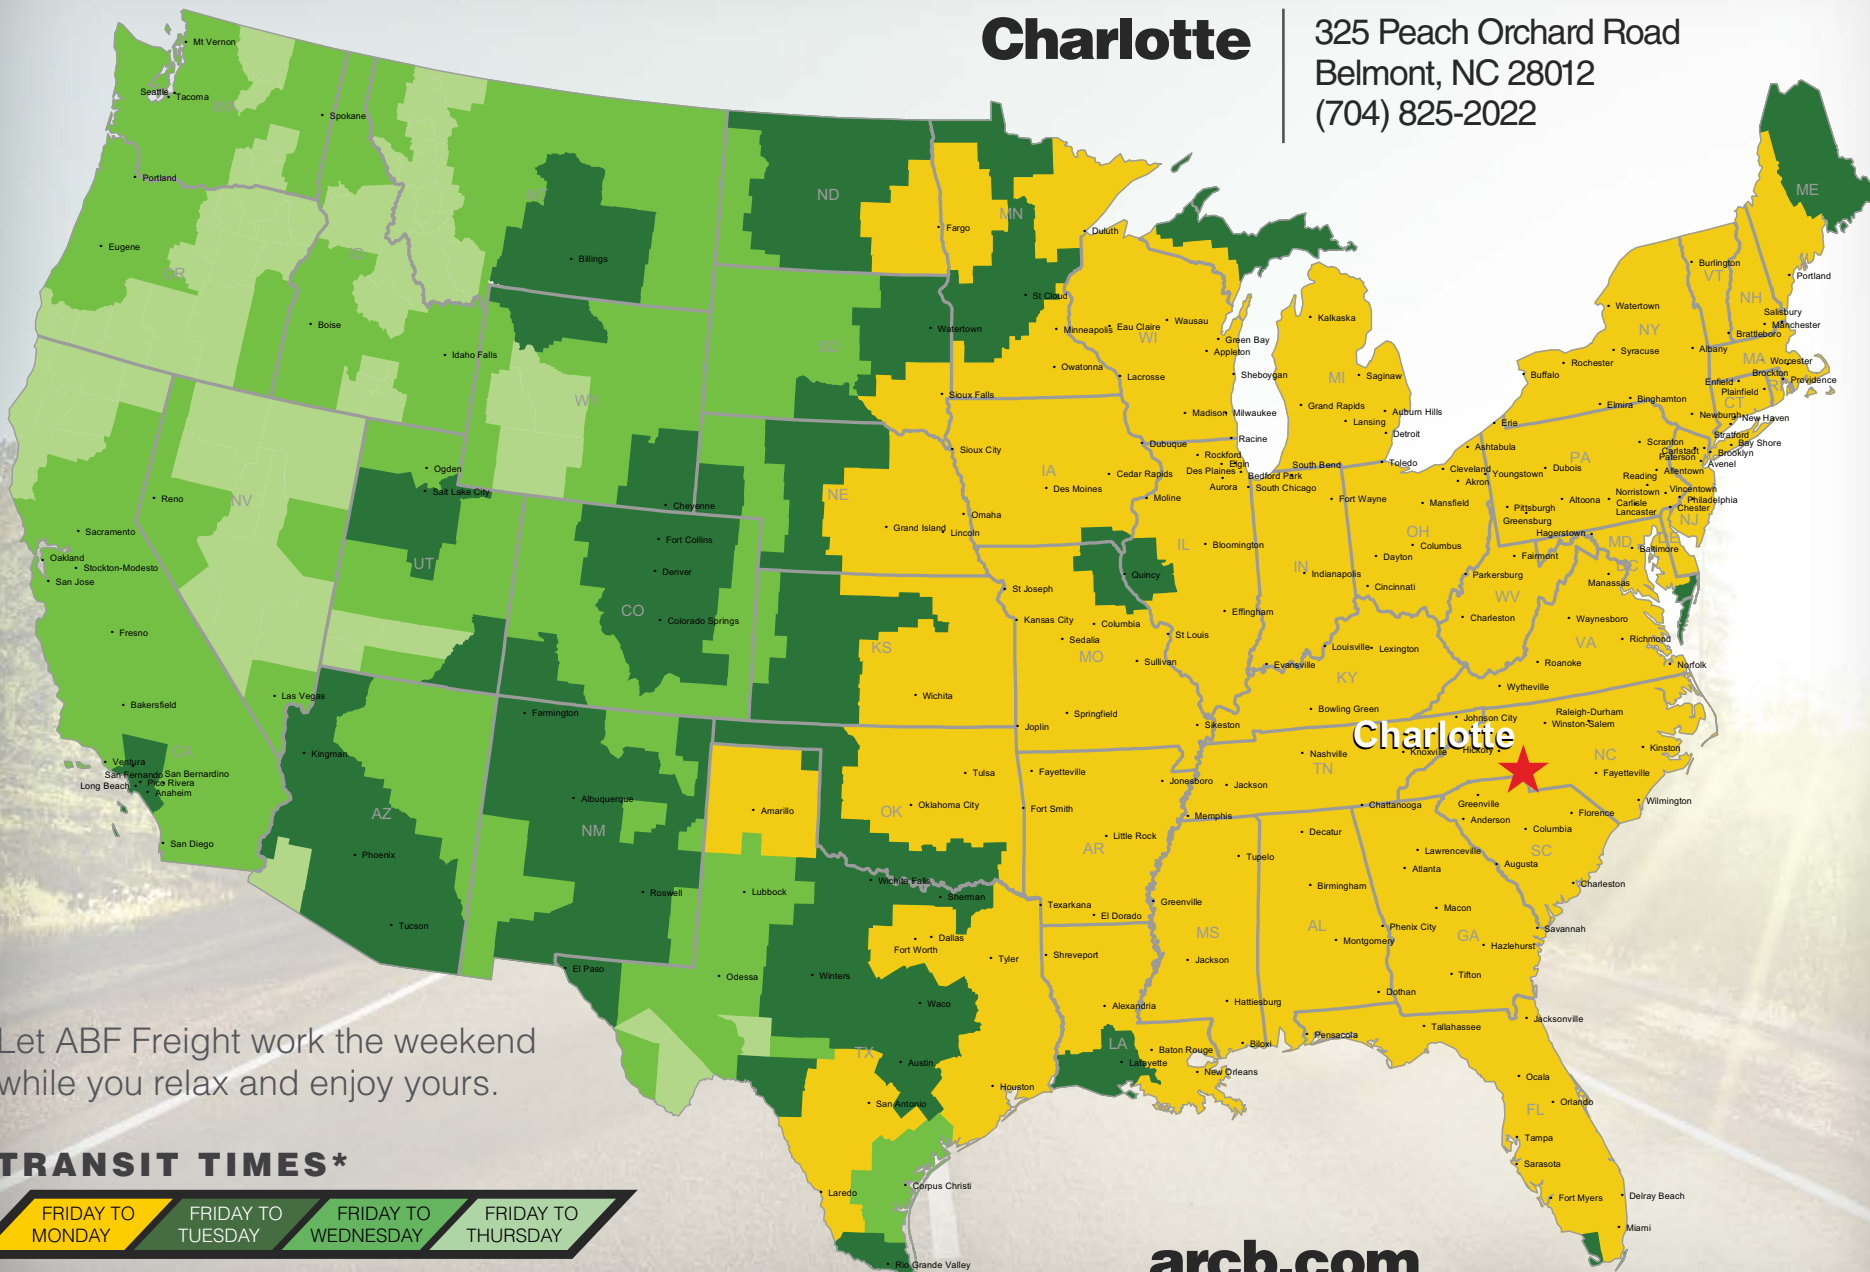

Charlotte

325 Peach Orchard Road
Belmont, NC 28012
(704) 825-2022

Let ABF Freight work the weekend while you relax and enjoy yours.

TRANSIT TIMES*

FRIDAY TO MONDAY

FRIDAY TO TUESDAY

FRIDAY TO WEDNESDAY

FRIDAY TO THURSDAY

*Map graphically represents outbound transit times to service centers and is for illustrative purposes only. For a specific transit request, visit arcb.com or contact your account manager.

arcb.com

022018-054