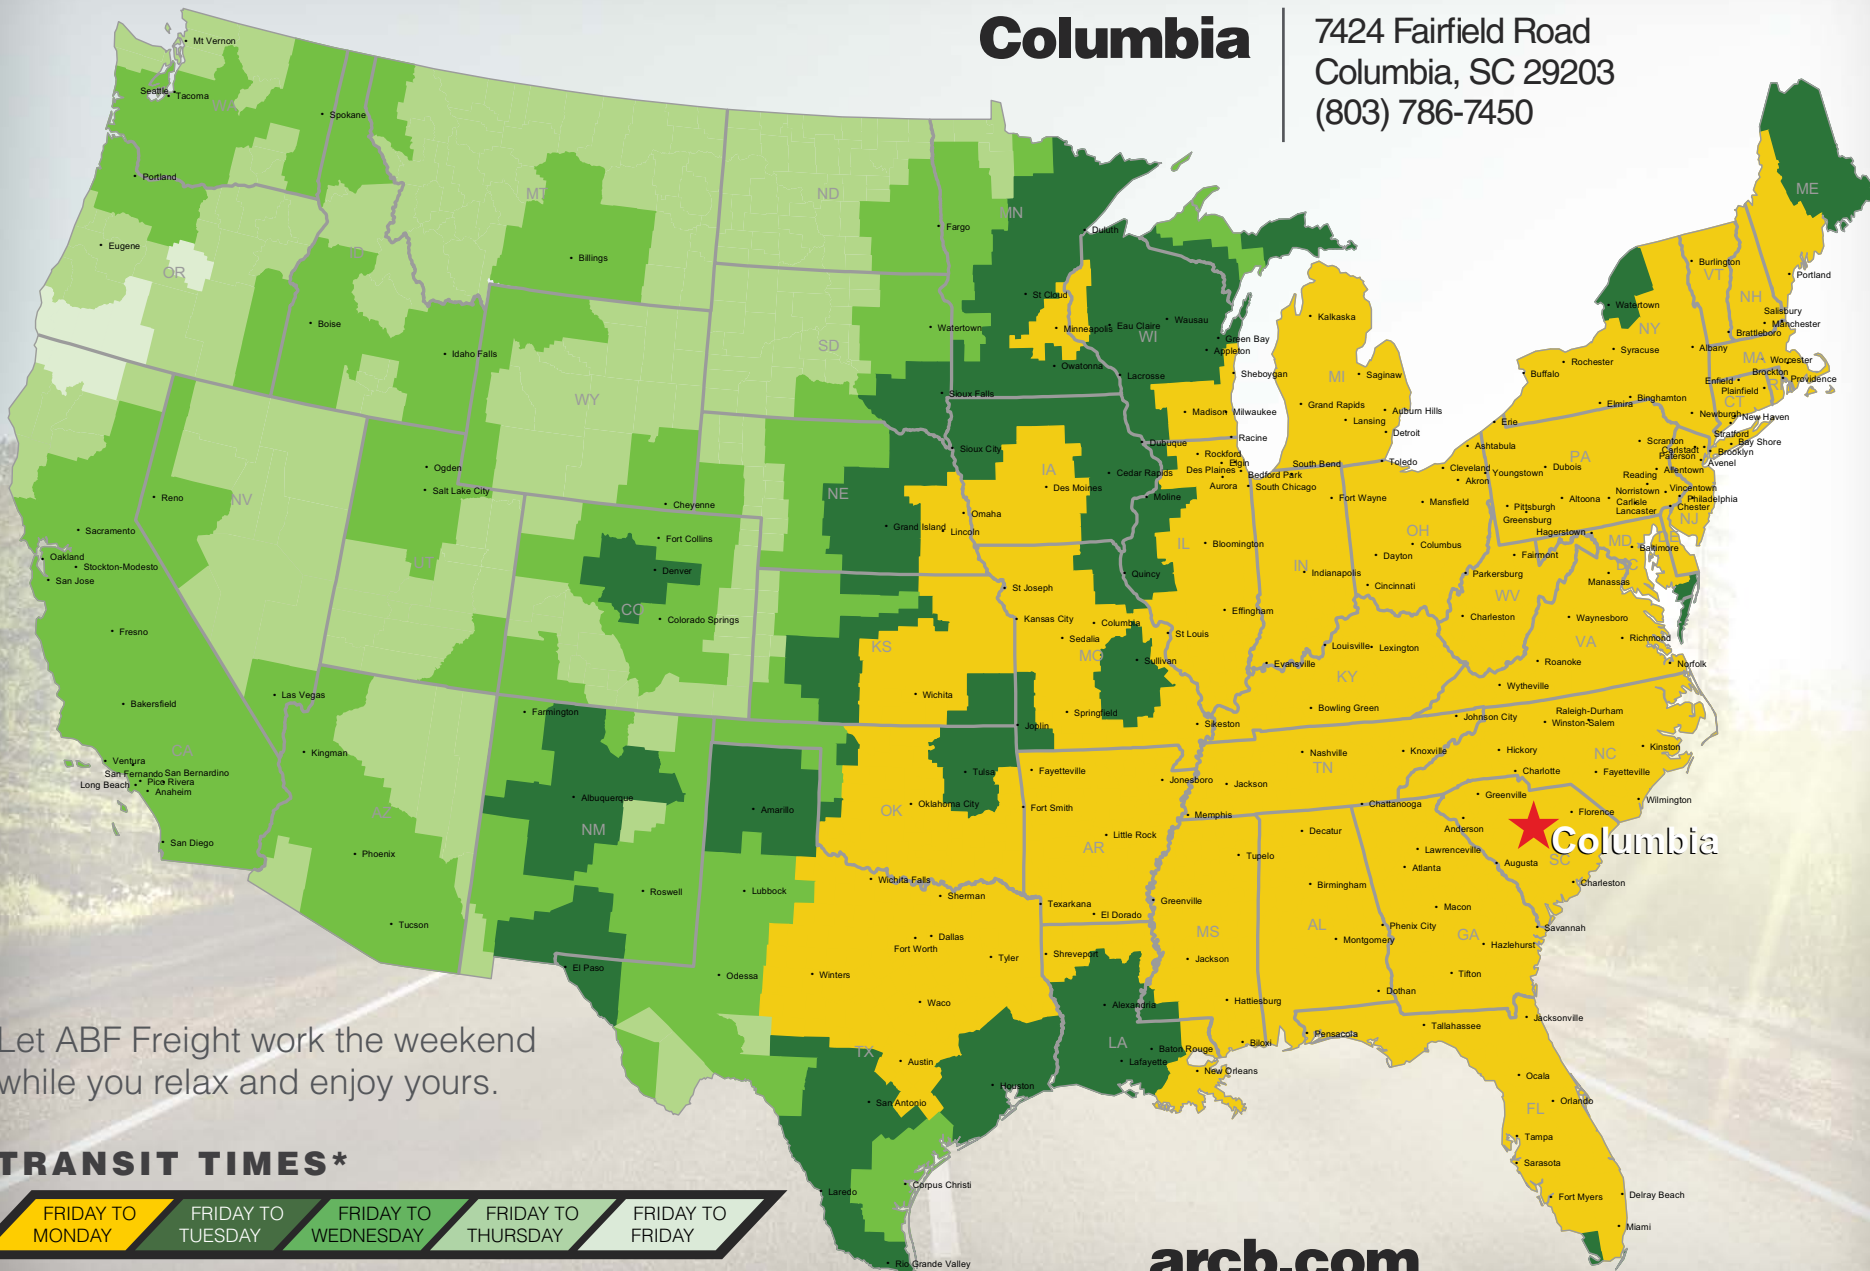

Columbia

7424 Fairfield Road
Columbia, SC 29203
(803) 786-7450

Let ABF Freight work the weekend while you relax and enjoy yours.

TRANSIT TIMES*

*Map graphically represents outbound transit times to service centers and is for illustrative purposes only. For a specific transit request, visit arcb.com or contact your account manager.