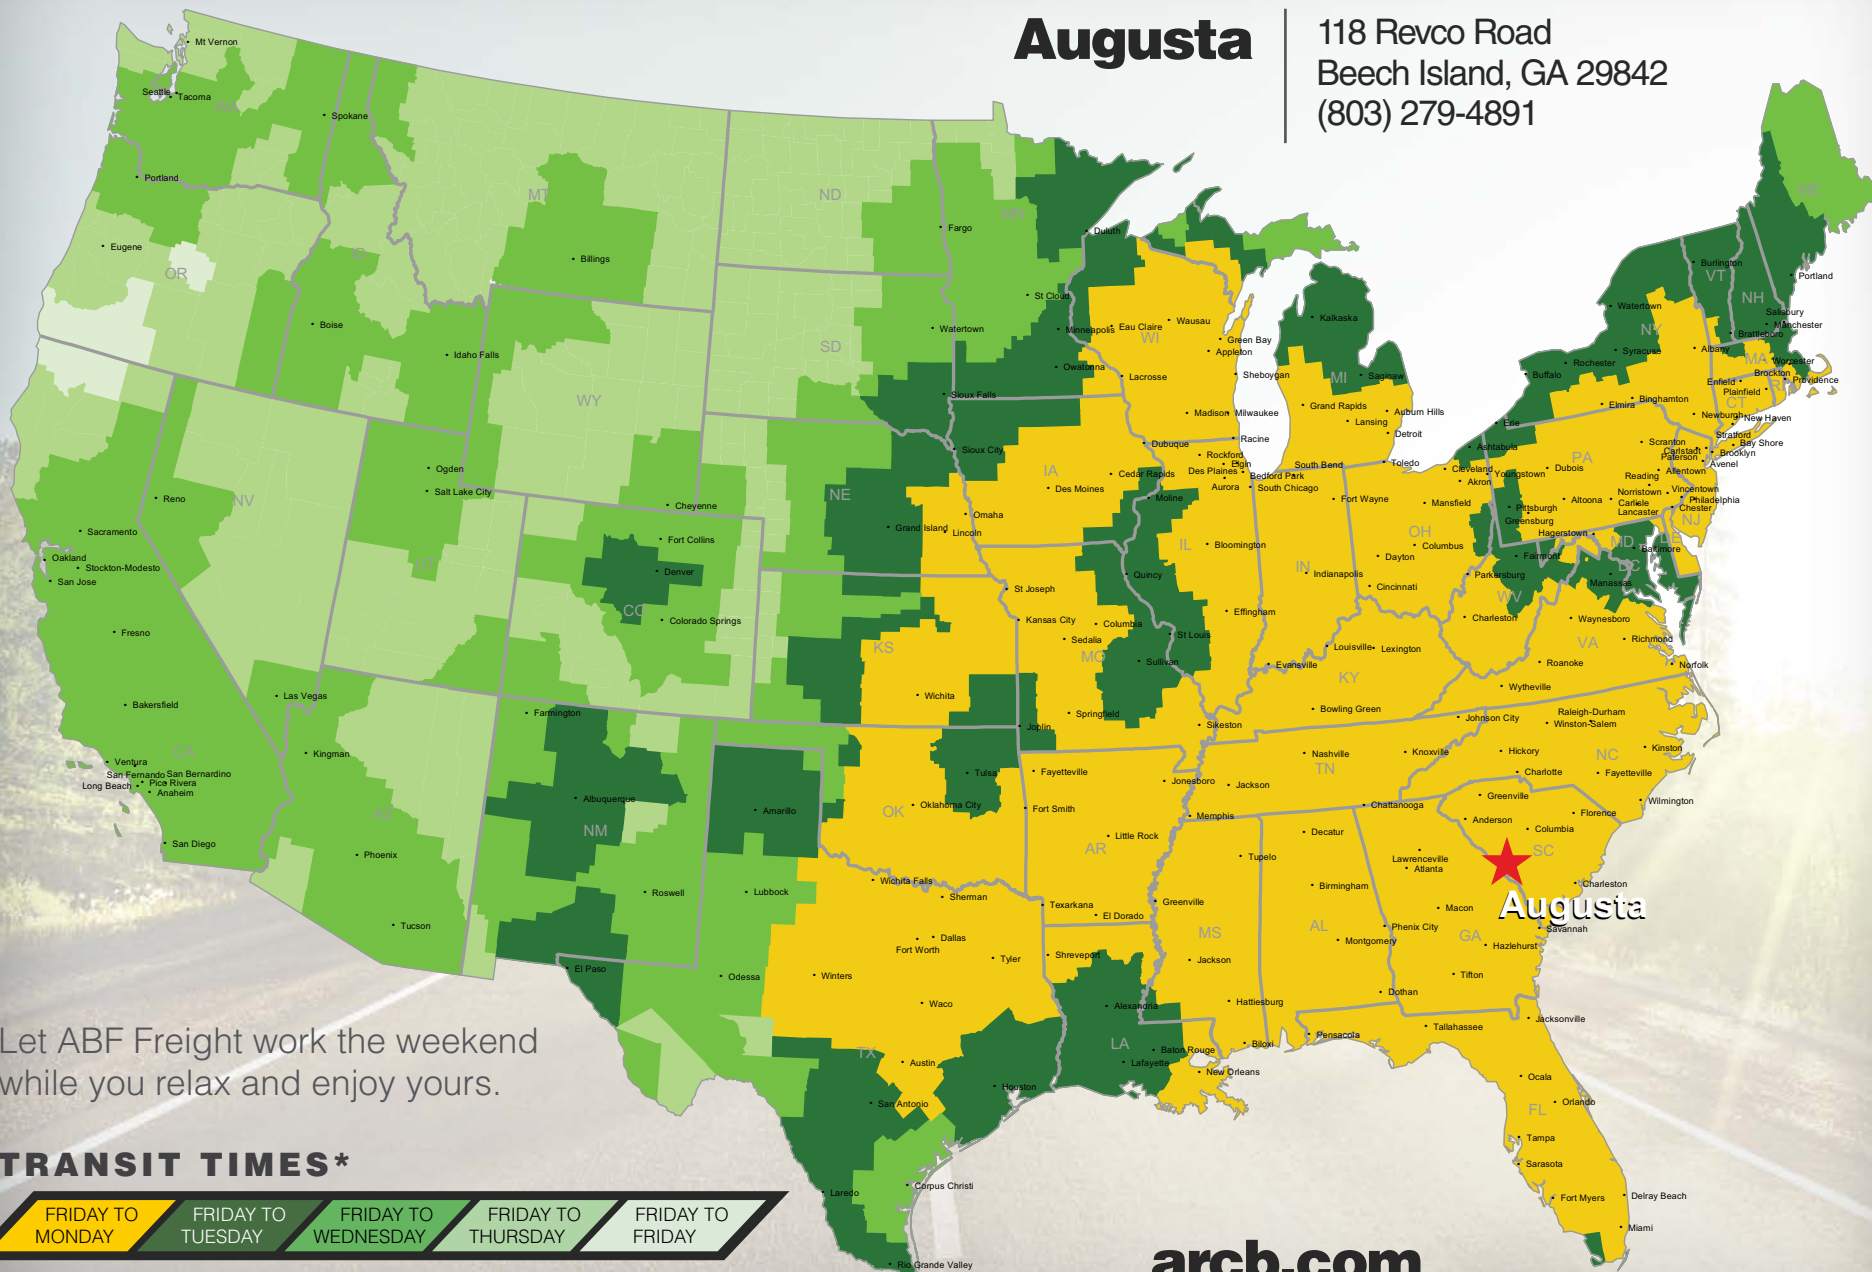

Augusta

118 Revco Road
Beech Island, GA 29842
(803) 279-4891

Let ABF Freight work the weekend while you relax and enjoy yours.

TRANSIT TIMES*

*Map graphically represents outbound transit times to service centers and is for illustrative purposes only. For a specific transit request, visit arcb.com or contact your account manager.

arcb.com

022018-057