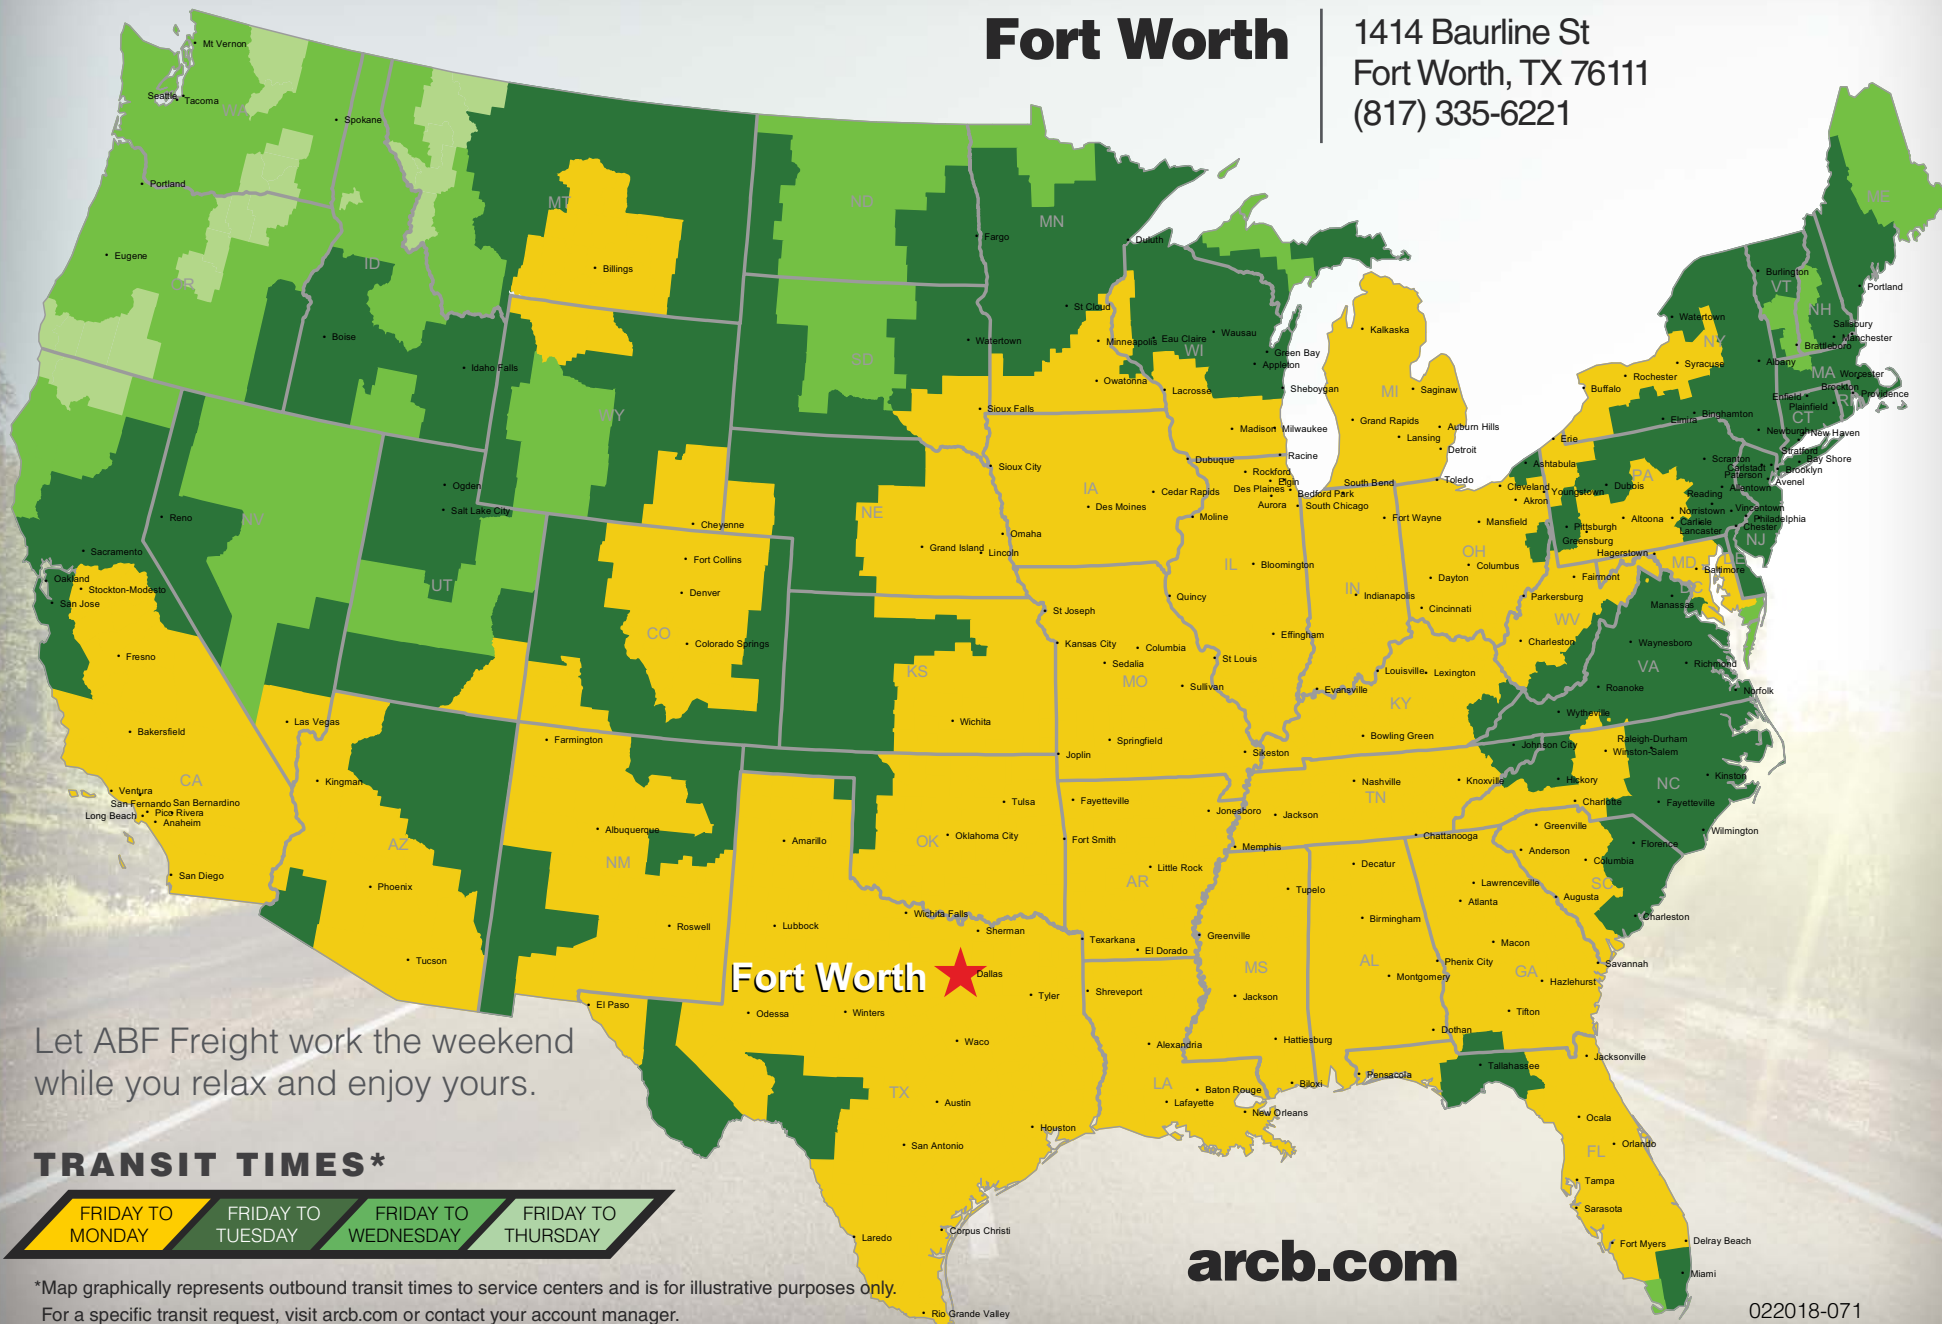

Fort Worth

1414 Baurline St
Fort Worth, TX 76111
(817) 335-6221

Let ABF Freight work the weekend while you relax and enjoy yours.

TRANSIT TIMES*

FRIDAY TO MONDAY	FRIDAY TO TUESDAY	FRIDAY TO WEDNESDAY	FRIDAY TO THURSDAY
------------------	-------------------	---------------------	--------------------

*Map graphically represents outbound transit times to service centers and is for illustrative purposes only. For a specific transit request, visit arcb.com or contact your account manager.

arcb.com

022018-071