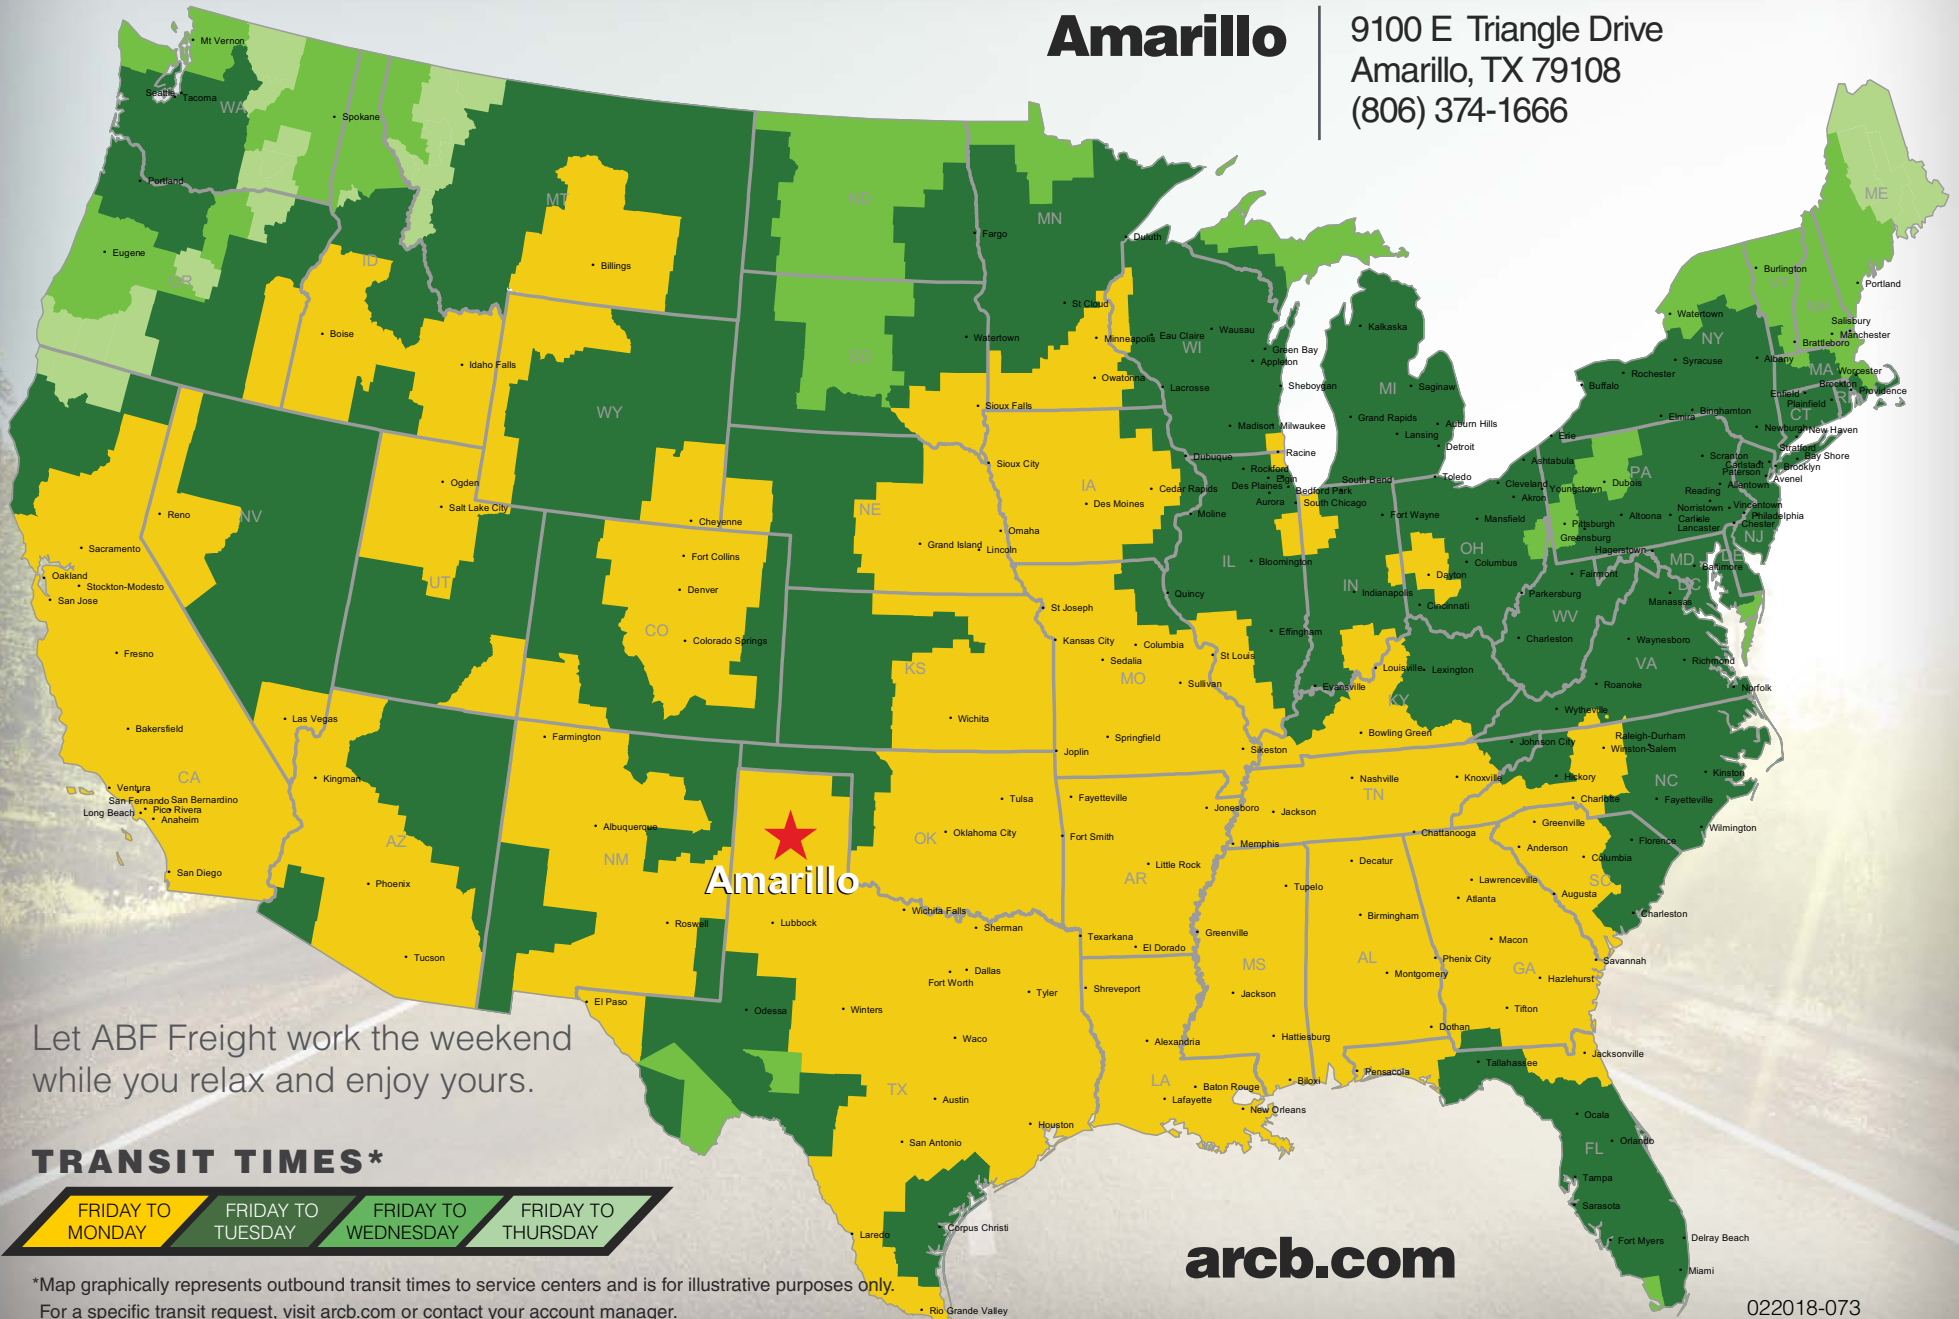

Amarillo

9100 E Triangle Drive
Amarillo, TX 79108
(806) 374-1666

Let ABF Freight work the weekend while you relax and enjoy yours.

TRANSIT TIMES*

FRIDAY TO MONDAY	FRIDAY TO TUESDAY	FRIDAY TO WEDNESDAY	FRIDAY TO THURSDAY
------------------	-------------------	---------------------	--------------------

*Map graphically represents outbound transit times to service centers and is for illustrative purposes only. For a specific transit request, visit arcb.com or contact your account manager.

arcb.com

022018-073