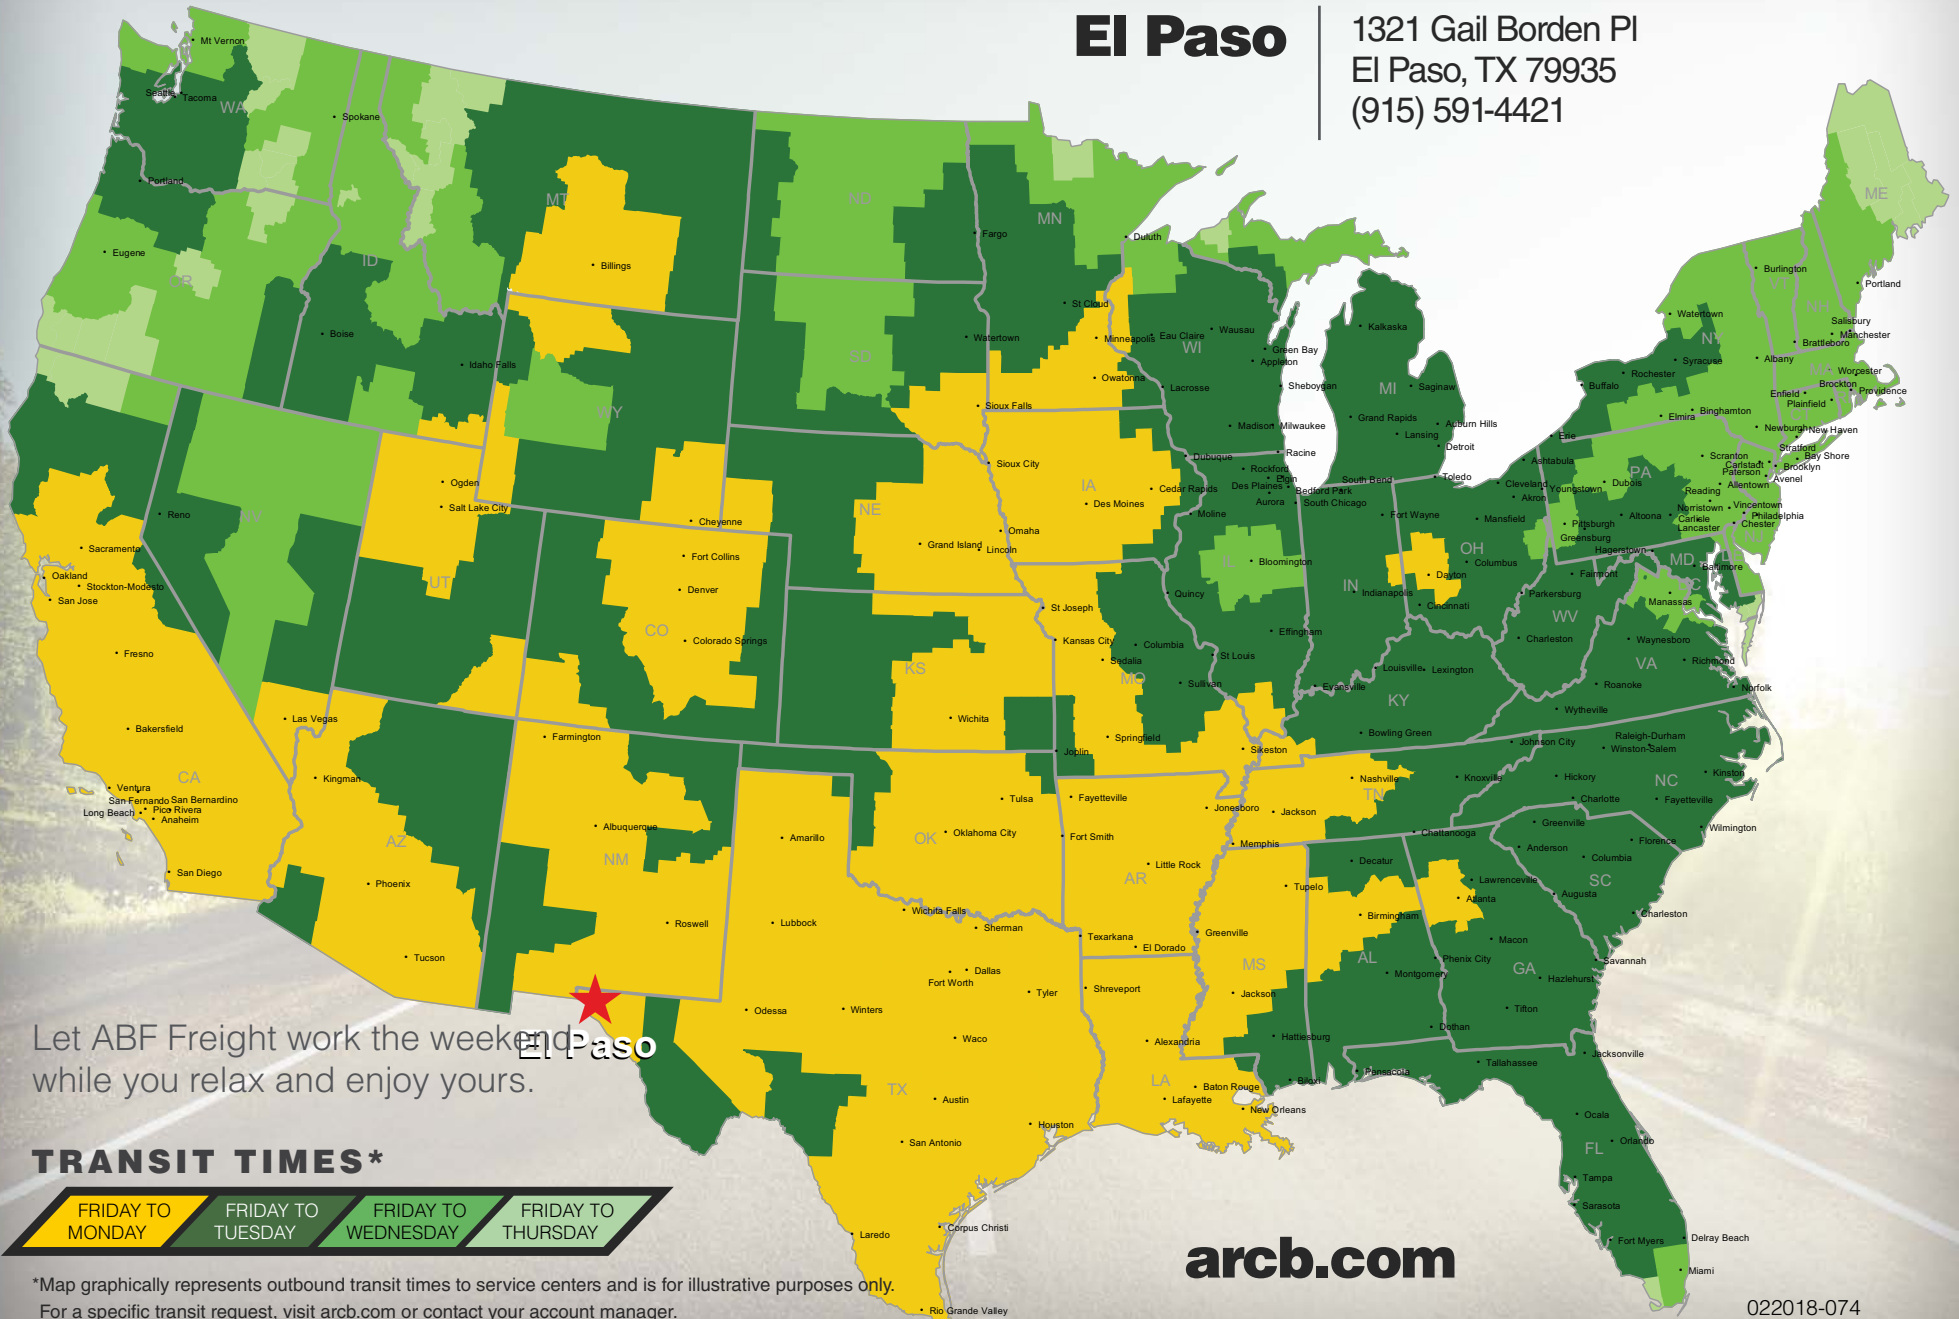

**El Paso**

1321 Gail Borden Pl  
El Paso, TX 79935  
(915) 591-4421

Let ABF Freight work the weekend **El Paso** while you relax and enjoy yours.

**TRANSIT TIMES\***

FRIDAY TO MONDAY	FRIDAY TO TUESDAY	FRIDAY TO WEDNESDAY	FRIDAY TO THURSDAY
------------------	-------------------	---------------------	--------------------

\*Map graphically represents outbound transit times to service centers and is for illustrative purposes only. For a specific transit request, visit [arcb.com](http://arcb.com) or contact your account manager.