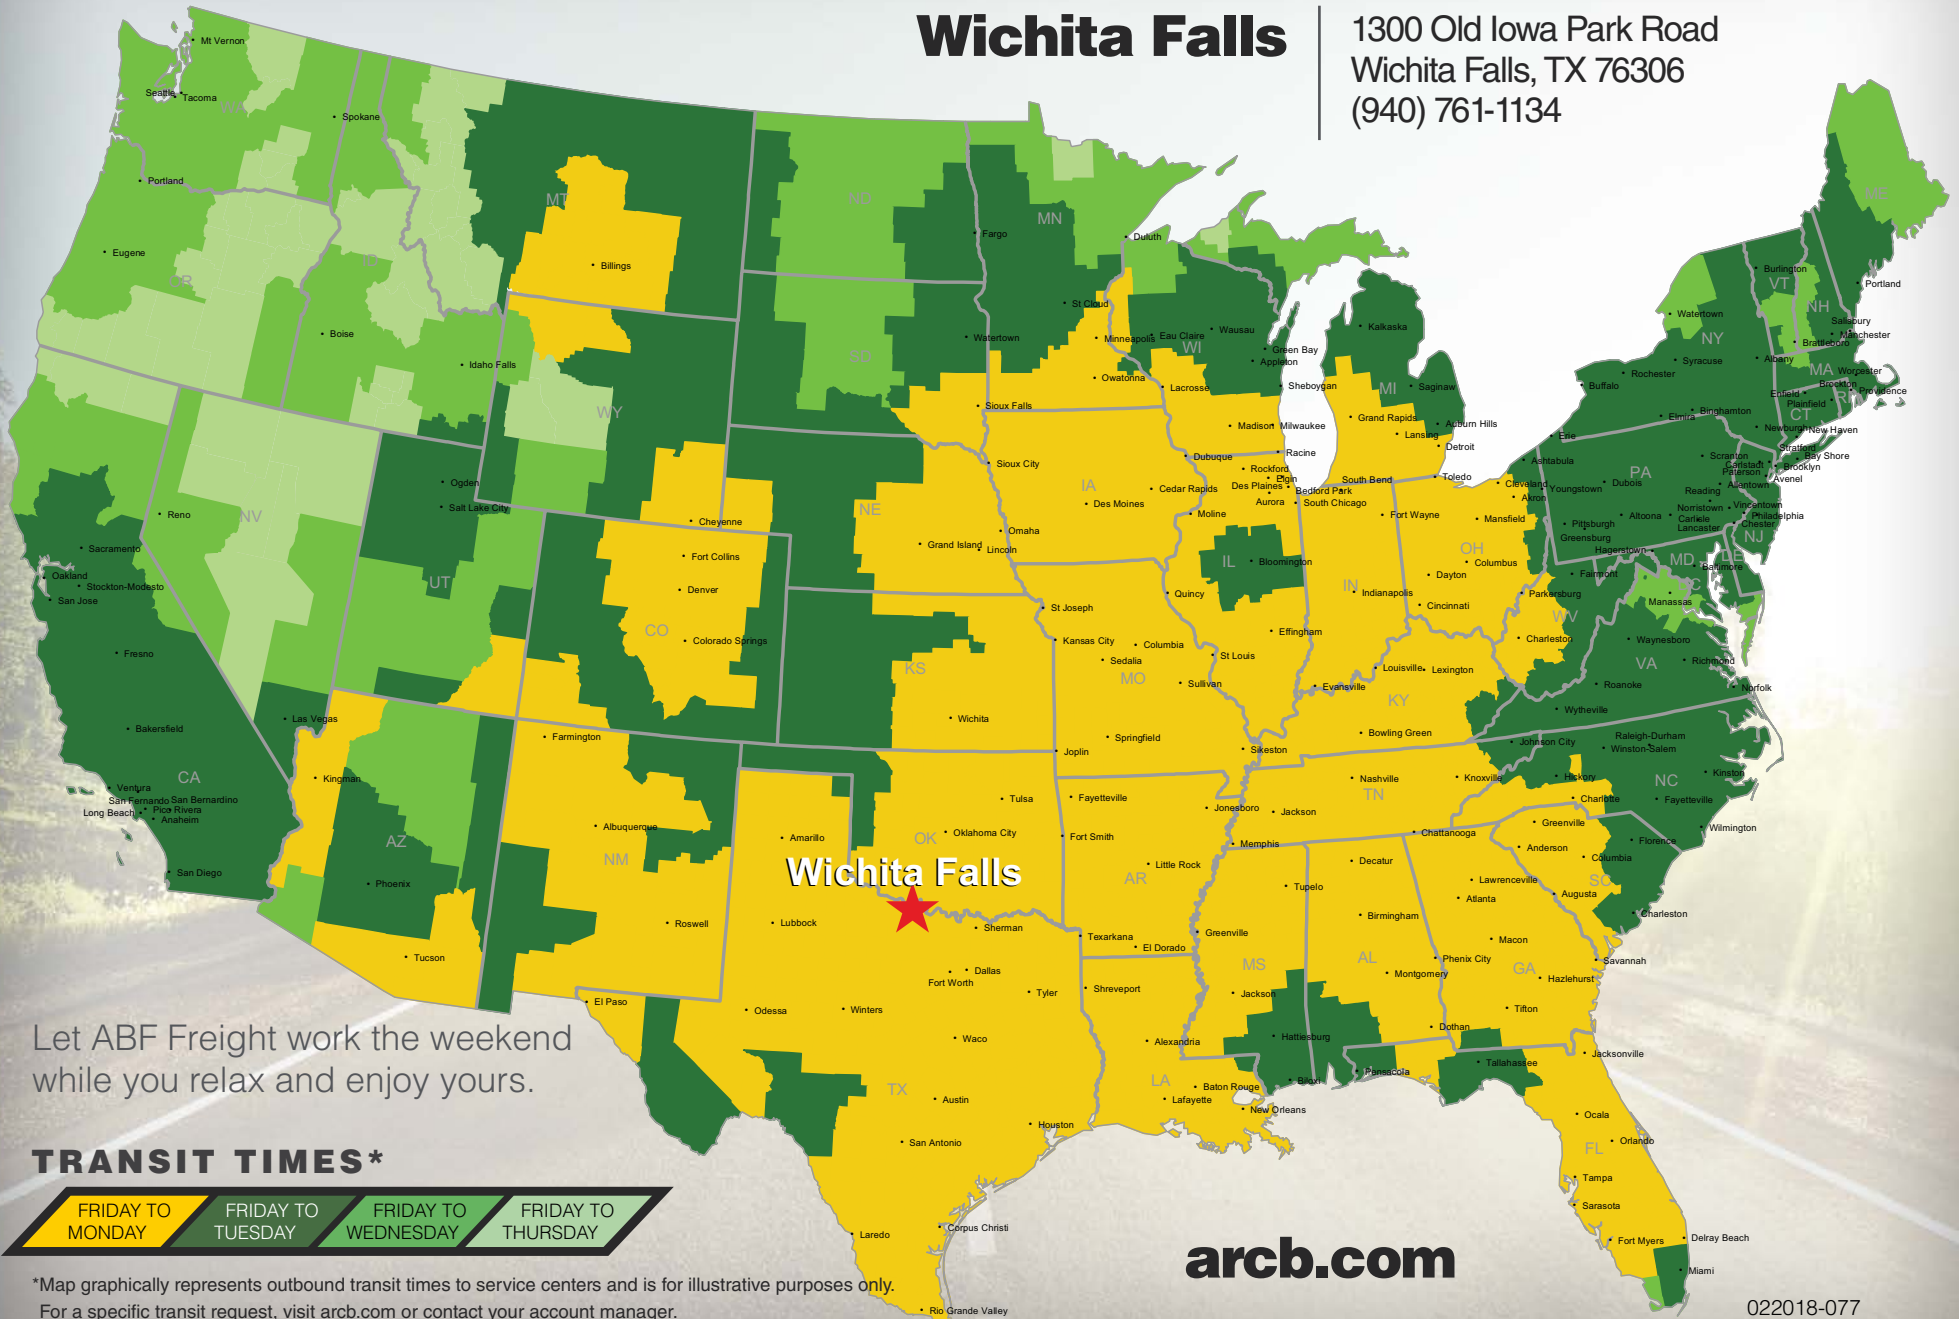

Wichita Falls

1300 Old Iowa Park Road
Wichita Falls, TX 76306
(940) 761-1134

Wichita Falls

Let ABF Freight work the weekend while you relax and enjoy yours.

TRANSIT TIMES*

FRIDAY TO MONDAY

FRIDAY TO TUESDAY

FRIDAY TO WEDNESDAY

FRIDAY TO THURSDAY

*Map graphically represents outbound transit times to service centers and is for illustrative purposes only. For a specific transit request, visit arcb.com or contact your account manager.