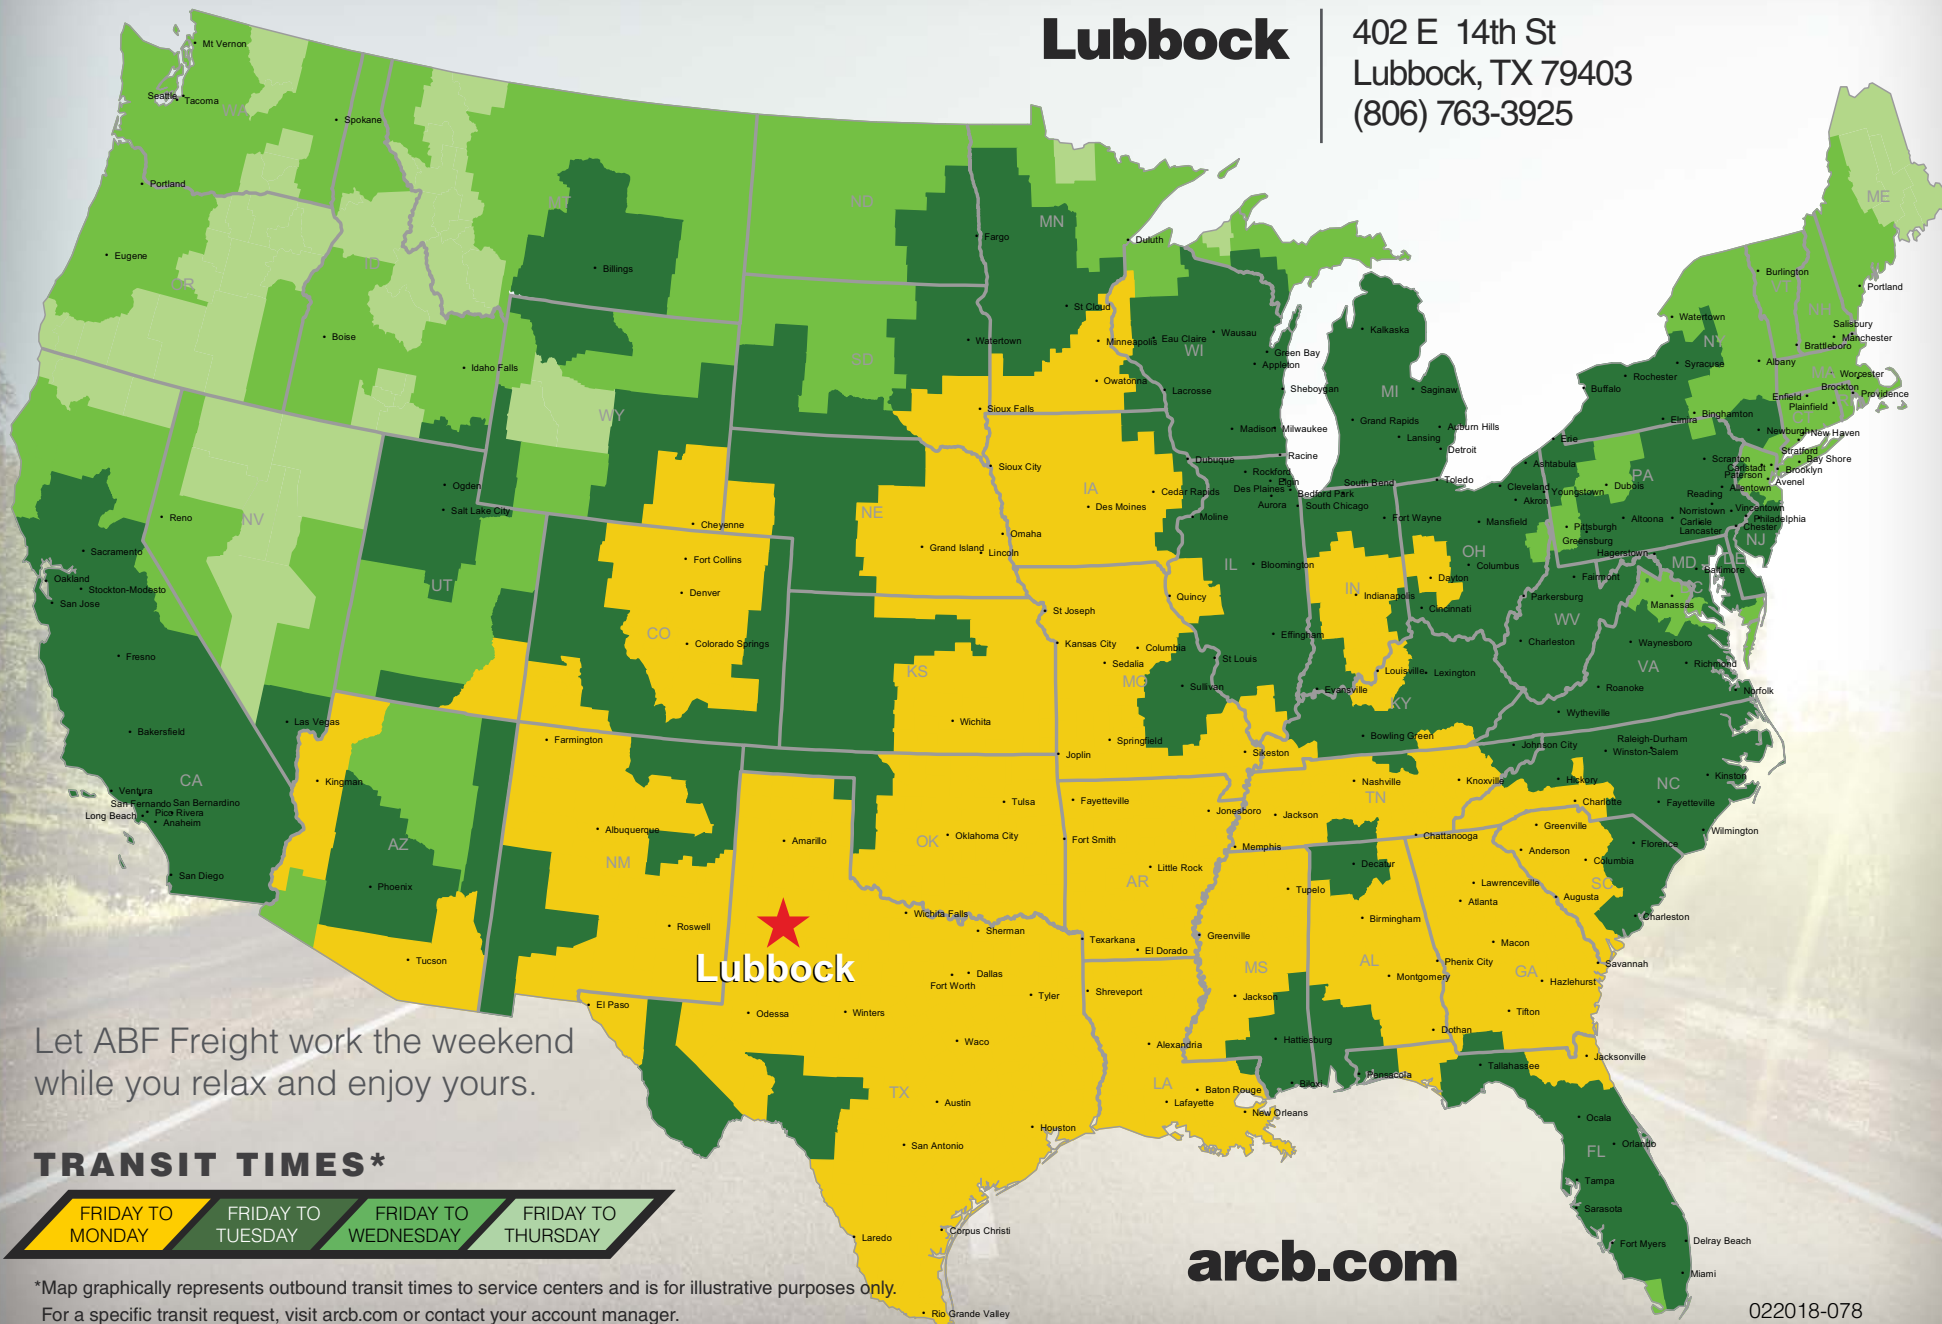

### Lubbock

402 E 14th St  
Lubbock, TX 79403  
(806) 763-3925

Let ABF Freight work the weekend while you relax and enjoy yours.

#### TRANSIT TIMES\*

|                  |                   |                     |                    |
|------------------|-------------------|---------------------|--------------------|
| FRIDAY TO MONDAY | FRIDAY TO TUESDAY | FRIDAY TO WEDNESDAY | FRIDAY TO THURSDAY |
|------------------|-------------------|---------------------|--------------------|

\*Map graphically represents outbound transit times to service centers and is for illustrative purposes only. For a specific transit request, visit [arcb.com](http://arcb.com) or contact your account manager.