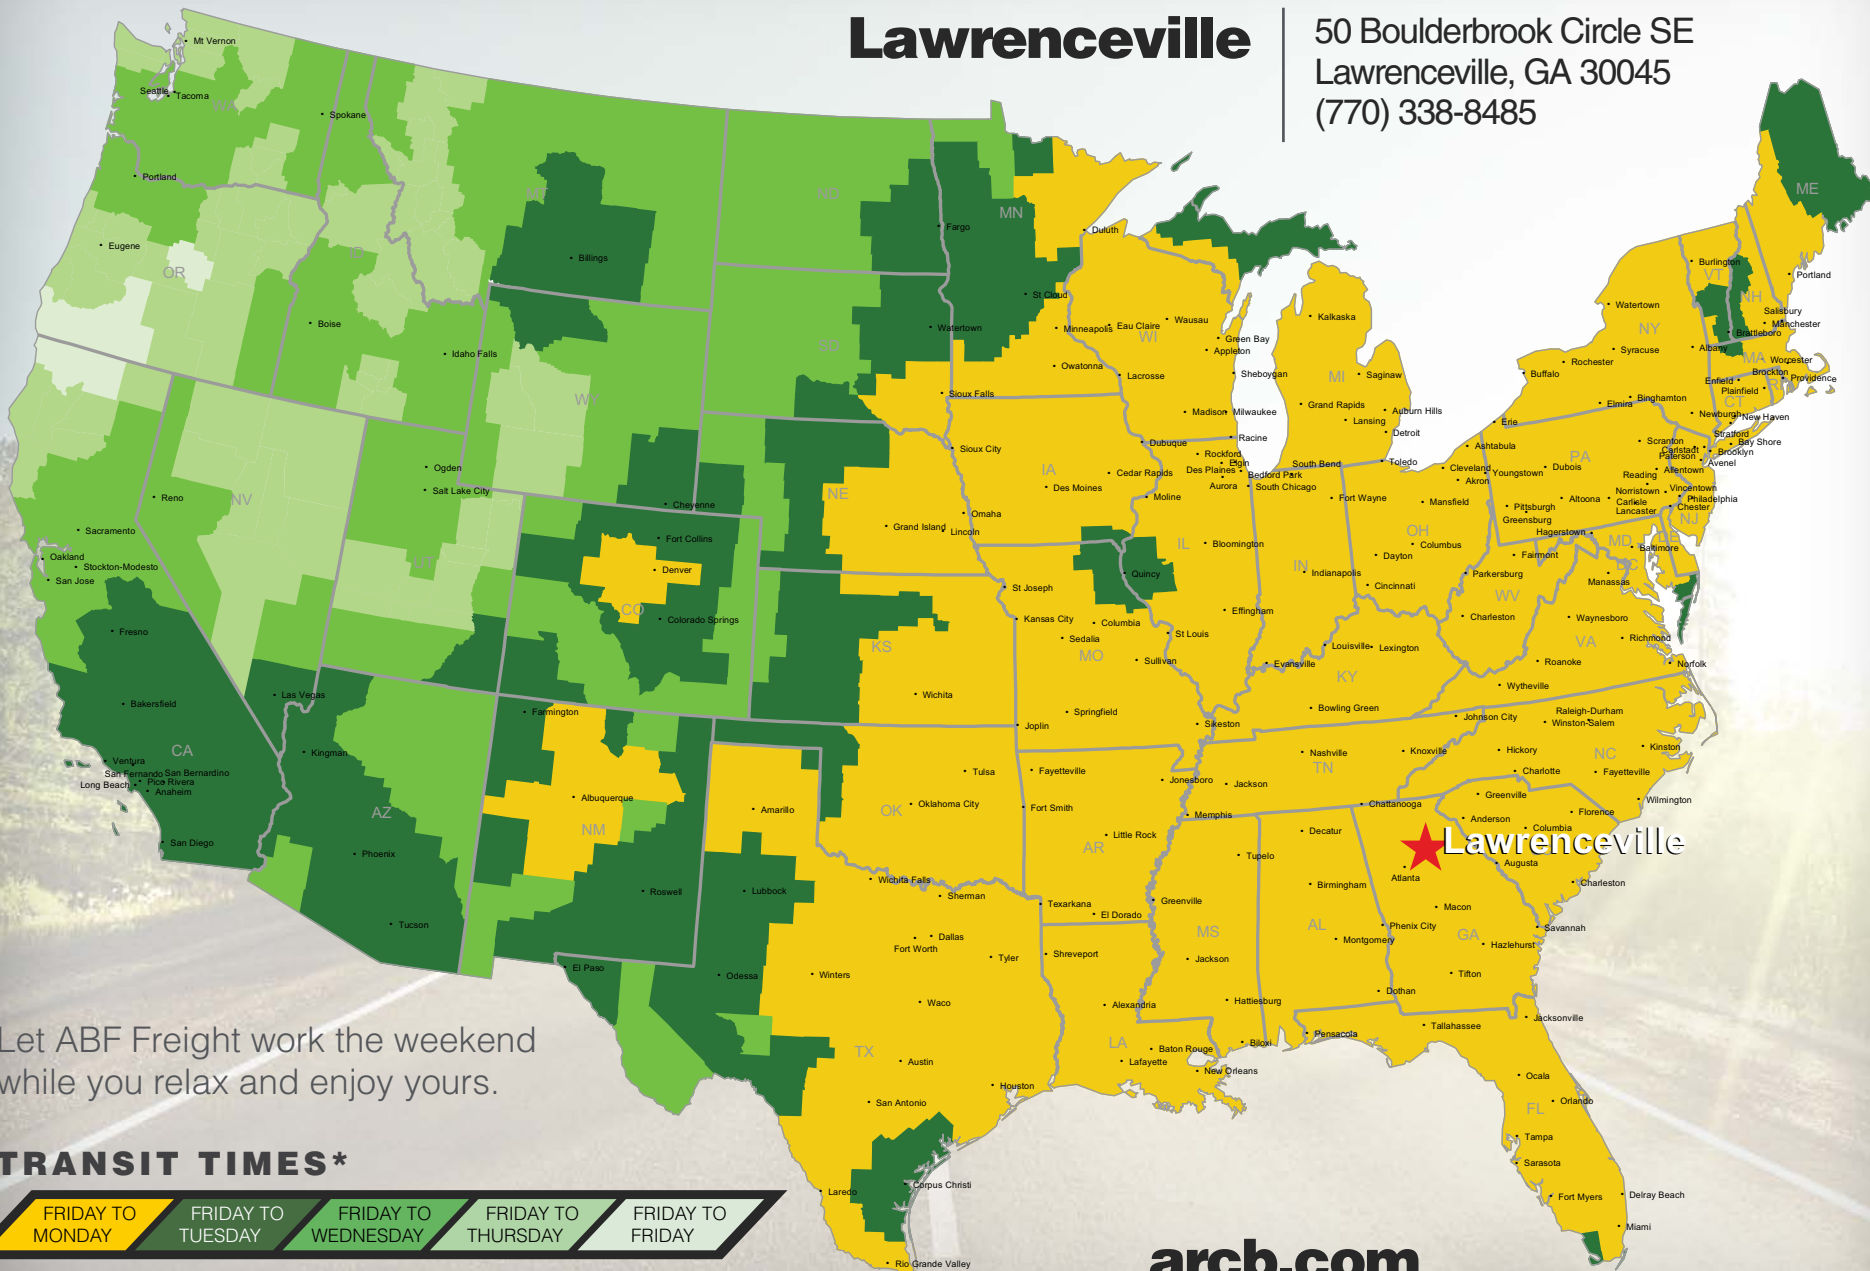

### Lawrenceville

50 Boulderbrook Circle SE  
Lawrenceville, GA 30045  
(770) 338-8485

Let ABF Freight work the weekend while you relax and enjoy yours.

#### TRANSIT TIMES\*

\*Map graphically represents outbound transit times to service centers and is for illustrative purposes only. For a specific transit request, visit [arcb.com](http://arcb.com) or contact your account manager.