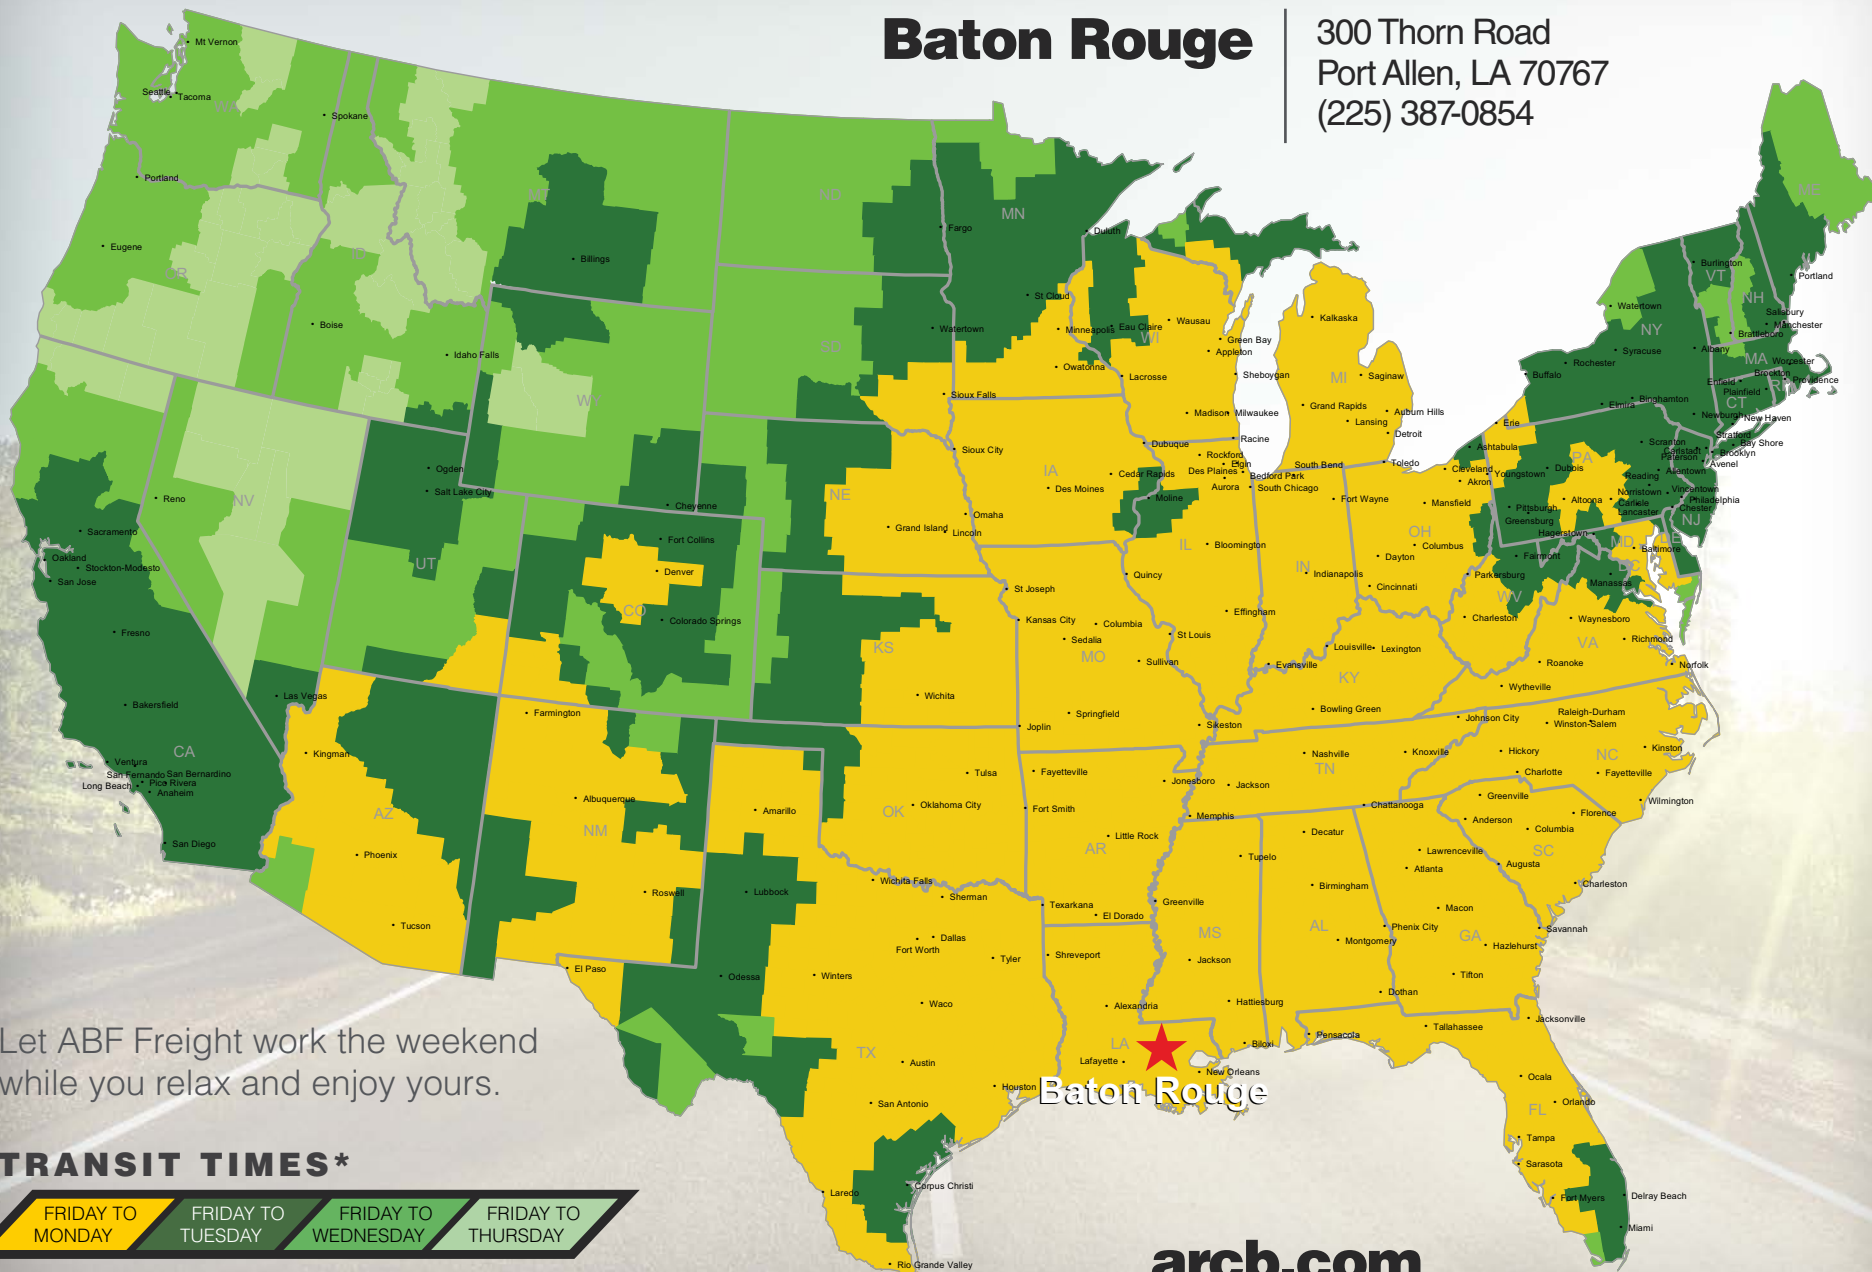

### Baton Rouge

300 Thorn Road  
Port Allen, LA 70767  
(225) 387-0854

Let ABF Freight work the weekend while you relax and enjoy yours.

#### TRANSIT TIMES\*

FRIDAY TO MONDAY	FRIDAY TO TUESDAY	FRIDAY TO WEDNESDAY	FRIDAY TO THURSDAY
------------------	-------------------	---------------------	--------------------

\*Map graphically represents outbound transit times to service centers and is for illustrative purposes only. For a specific transit request, visit [arcb.com](http://arcb.com) or contact your account manager.