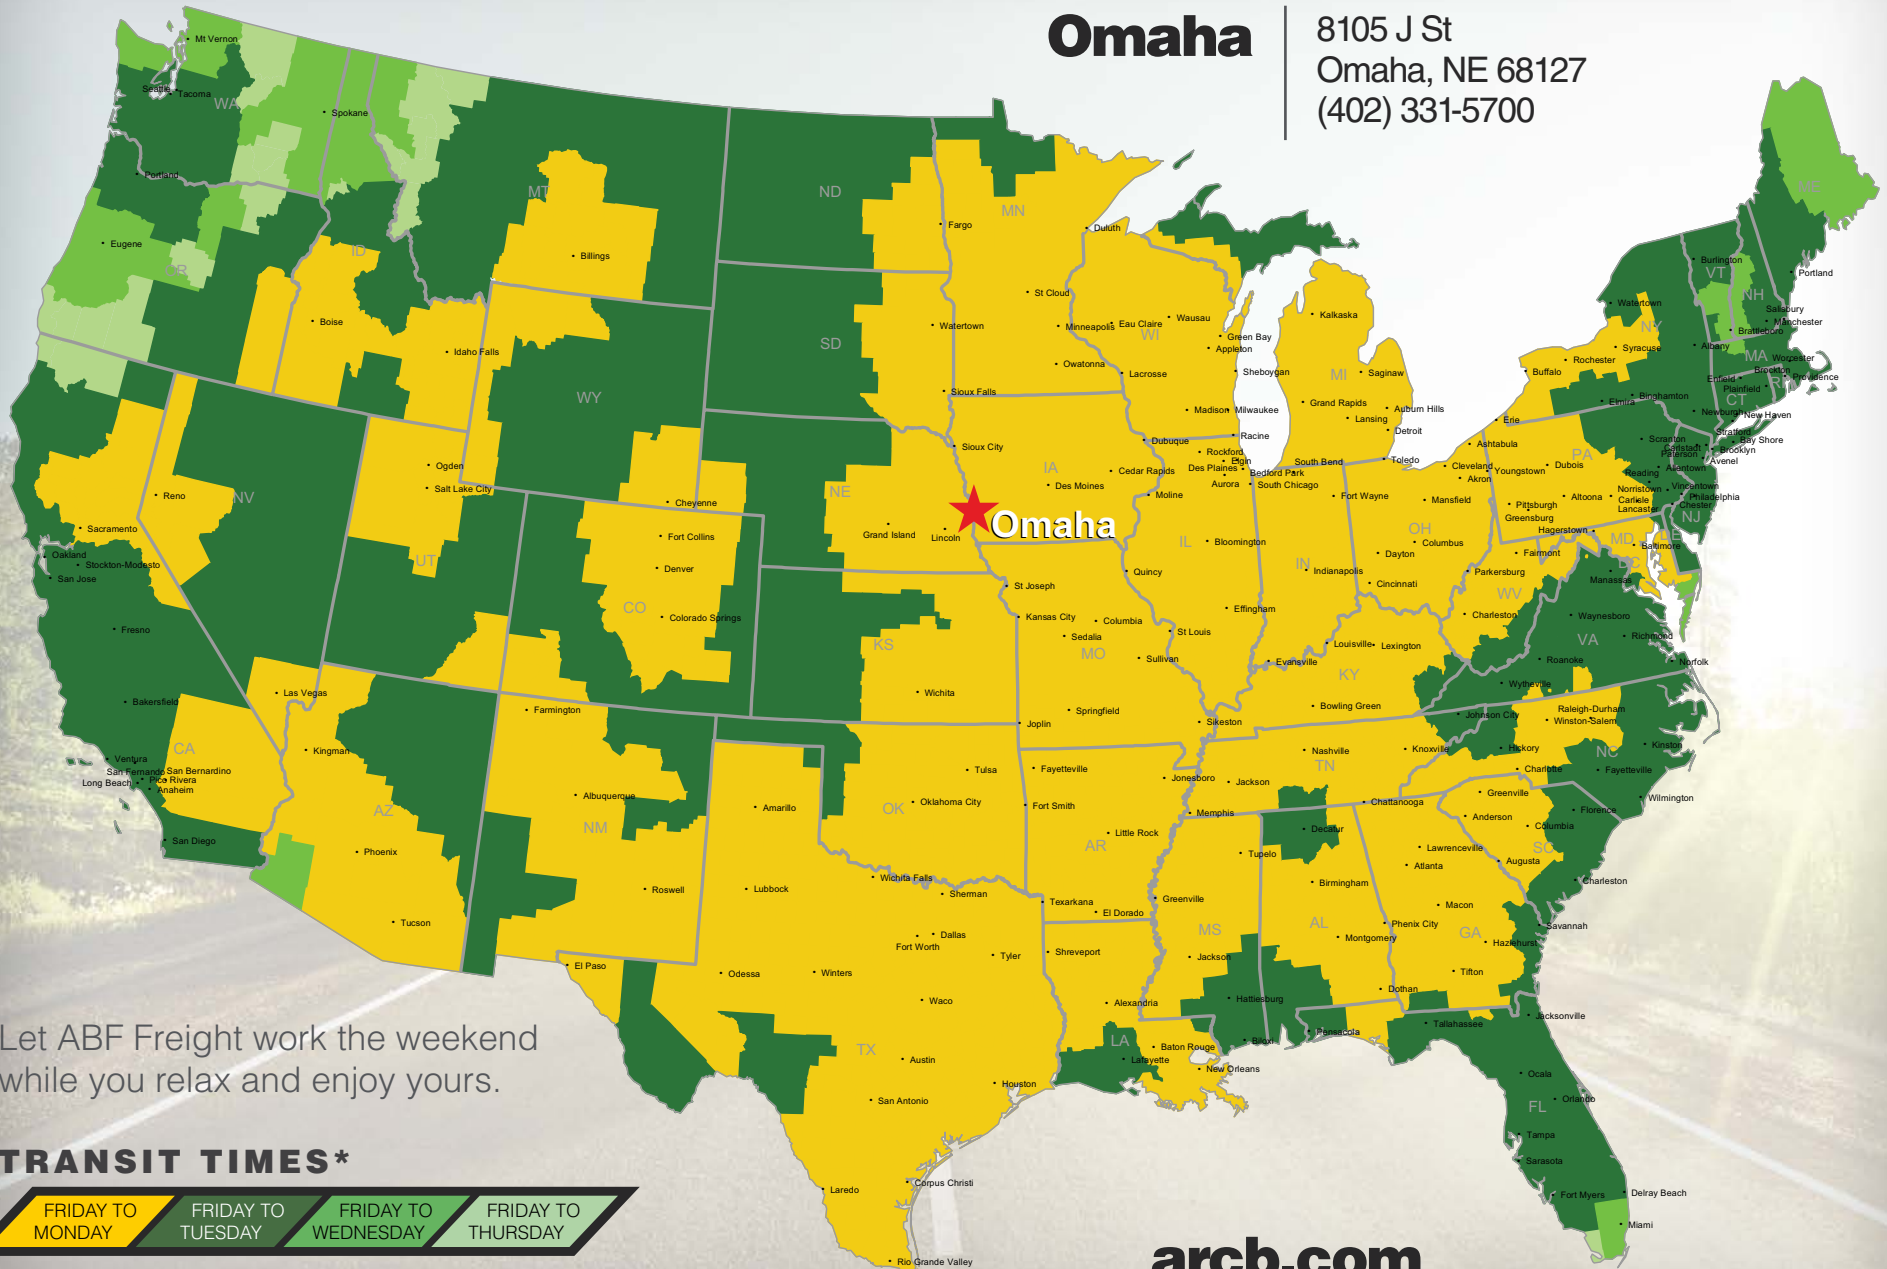

Omaha

8105 J St
Omaha, NE 68127
(402) 331-5700

Let ABF Freight work the weekend while you relax and enjoy yours.

TRANSIT TIMES*

FRIDAY TO MONDAY

FRIDAY TO TUESDAY

FRIDAY TO WEDNESDAY

FRIDAY TO THURSDAY

*Map graphically represents outbound transit times to service centers and is for illustrative purposes only. For a specific transit request, visit arcb.com or contact your account manager.

arcb.com

022018-100