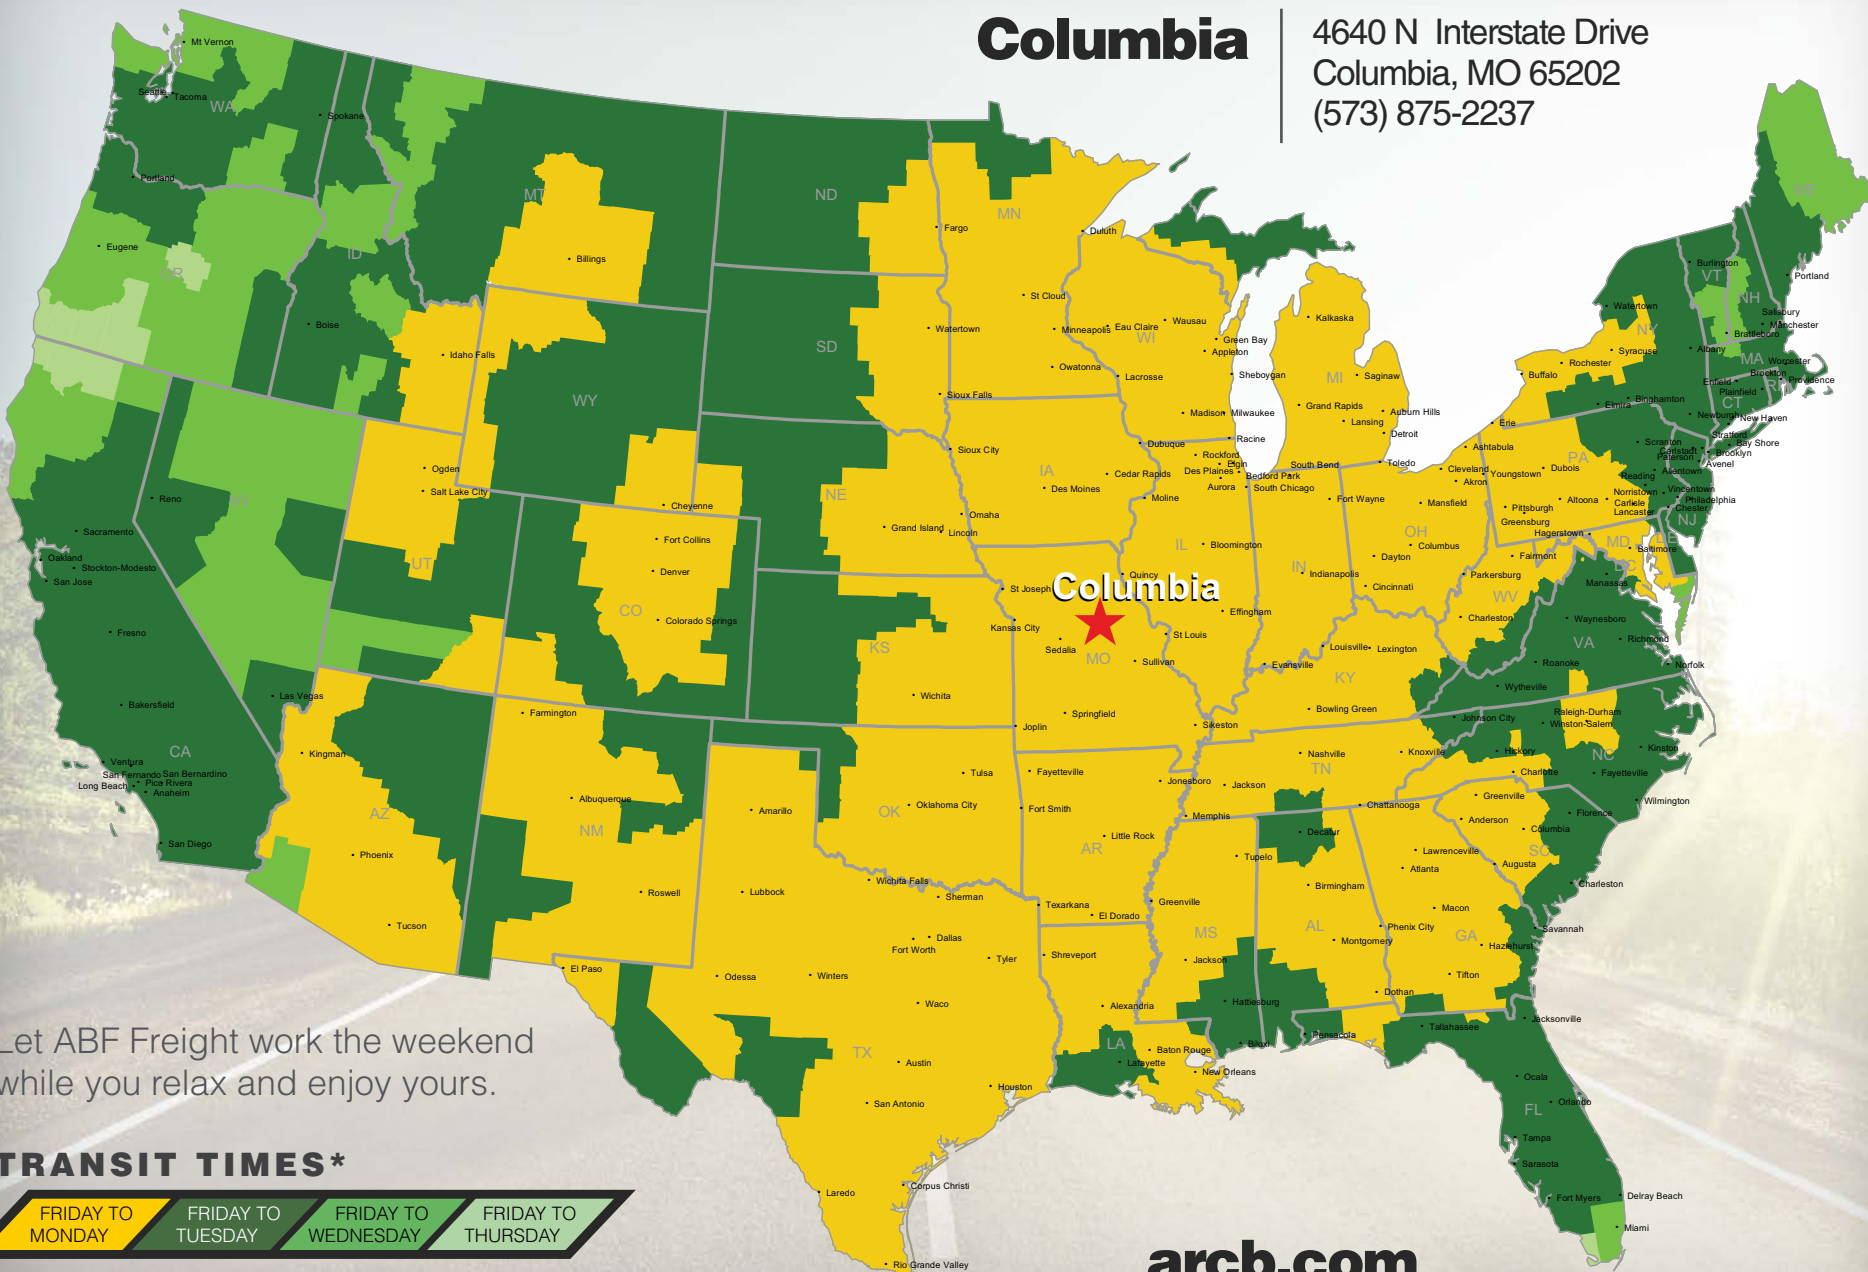

Columbia

4640 N Interstate Drive
Columbia, MO 65202
(573) 875-2237

Let ABF Freight work the weekend while you relax and enjoy yours.

TRANSIT TIMES*

FRIDAY TO MONDAY

FRIDAY TO TUESDAY

FRIDAY TO WEDNESDAY

FRIDAY TO THURSDAY

arcb.com

*Map graphically represents outbound transit times to service centers and is for illustrative purposes only. For a specific transit request, visit arcb.com or contact your account manager.