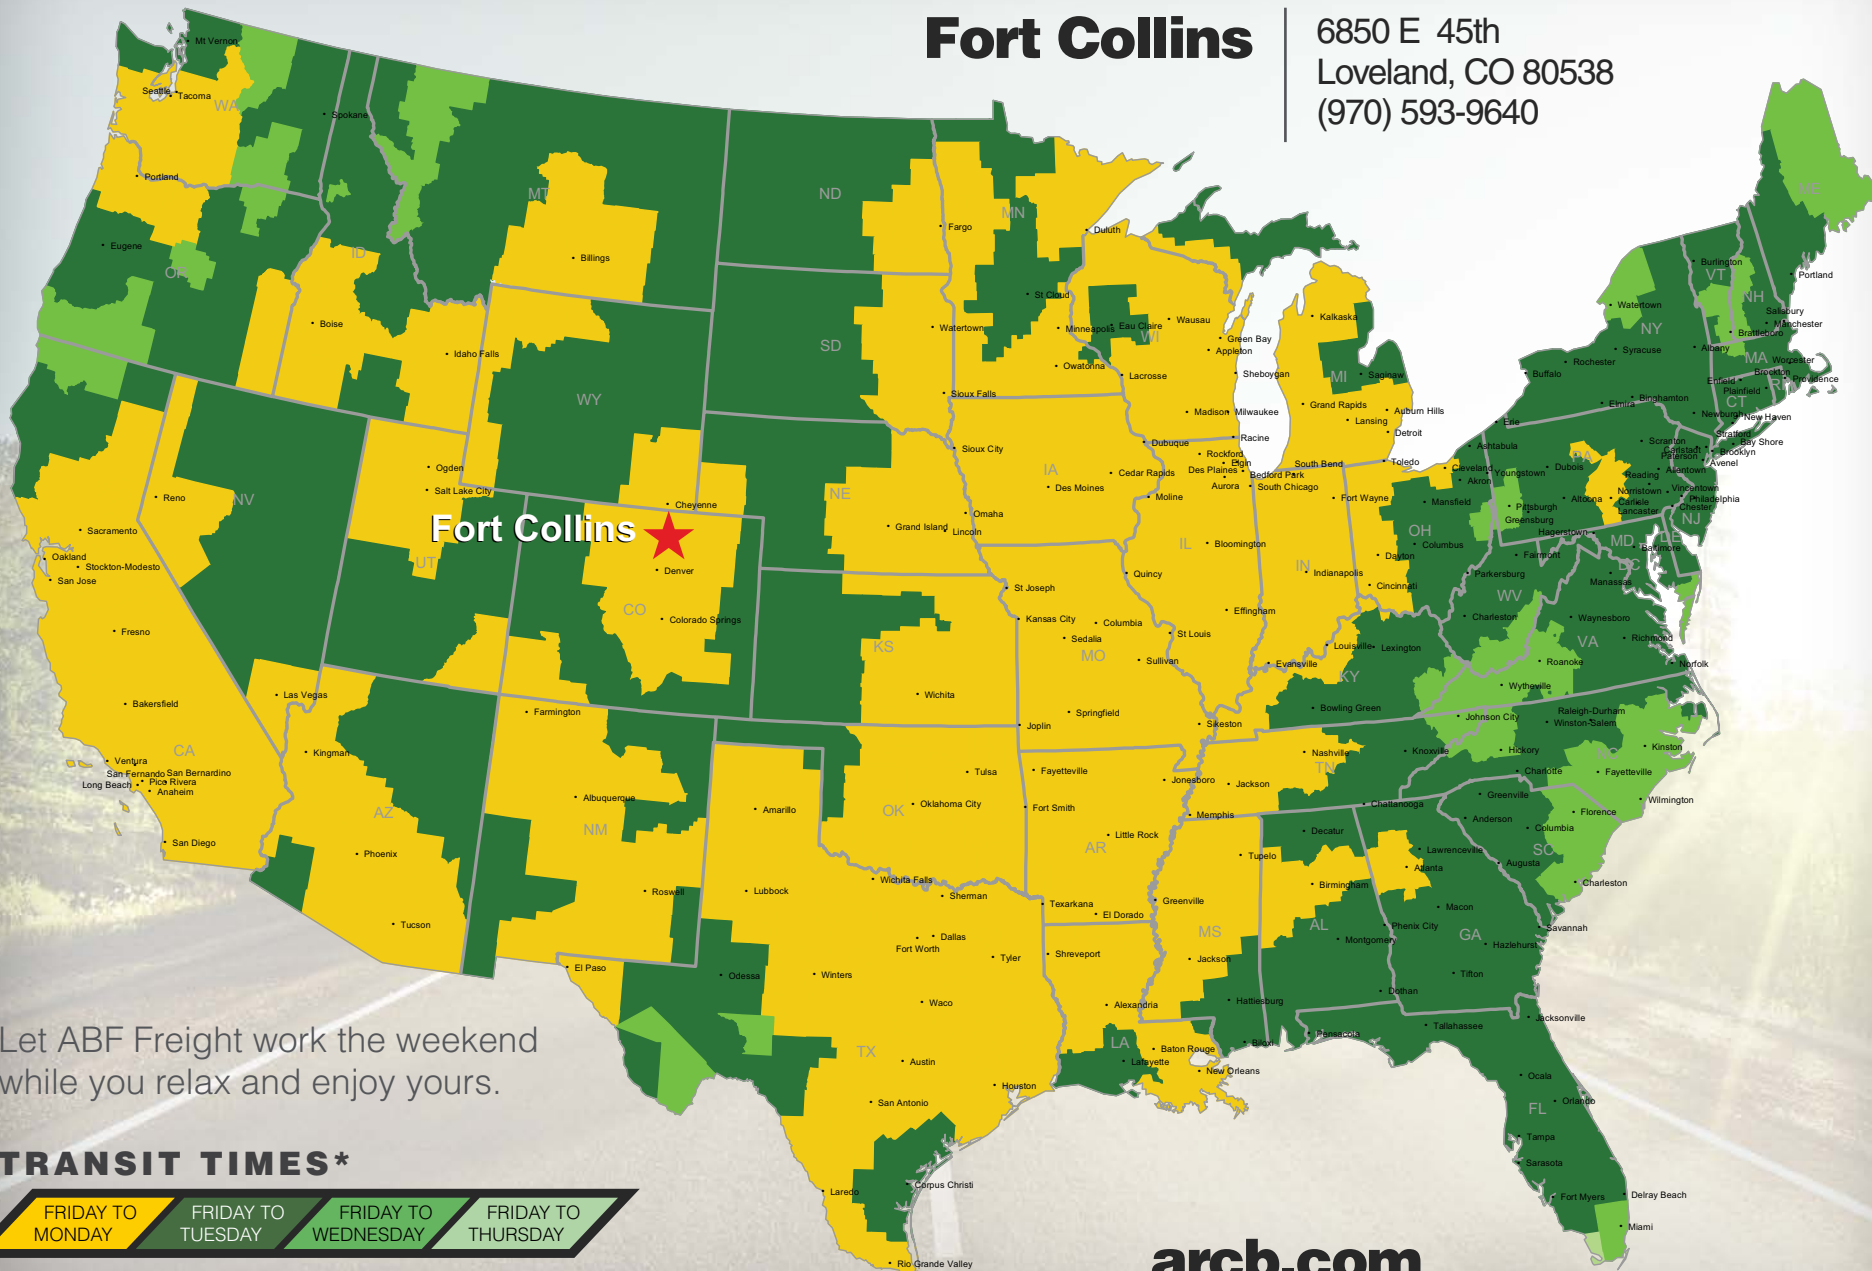

Fort Collins

6850 E 45th
Loveland, CO 80538
(970) 593-9640

Fort Collins

Let ABF Freight work the weekend while you relax and enjoy yours.

TRANSIT TIMES*

FRIDAY TO MONDAY

FRIDAY TO TUESDAY

FRIDAY TO WEDNESDAY

FRIDAY TO THURSDAY

*Map graphically represents outbound transit times to service centers and is for illustrative purposes only. For a specific transit request, visit arcb.com or contact your account manager.