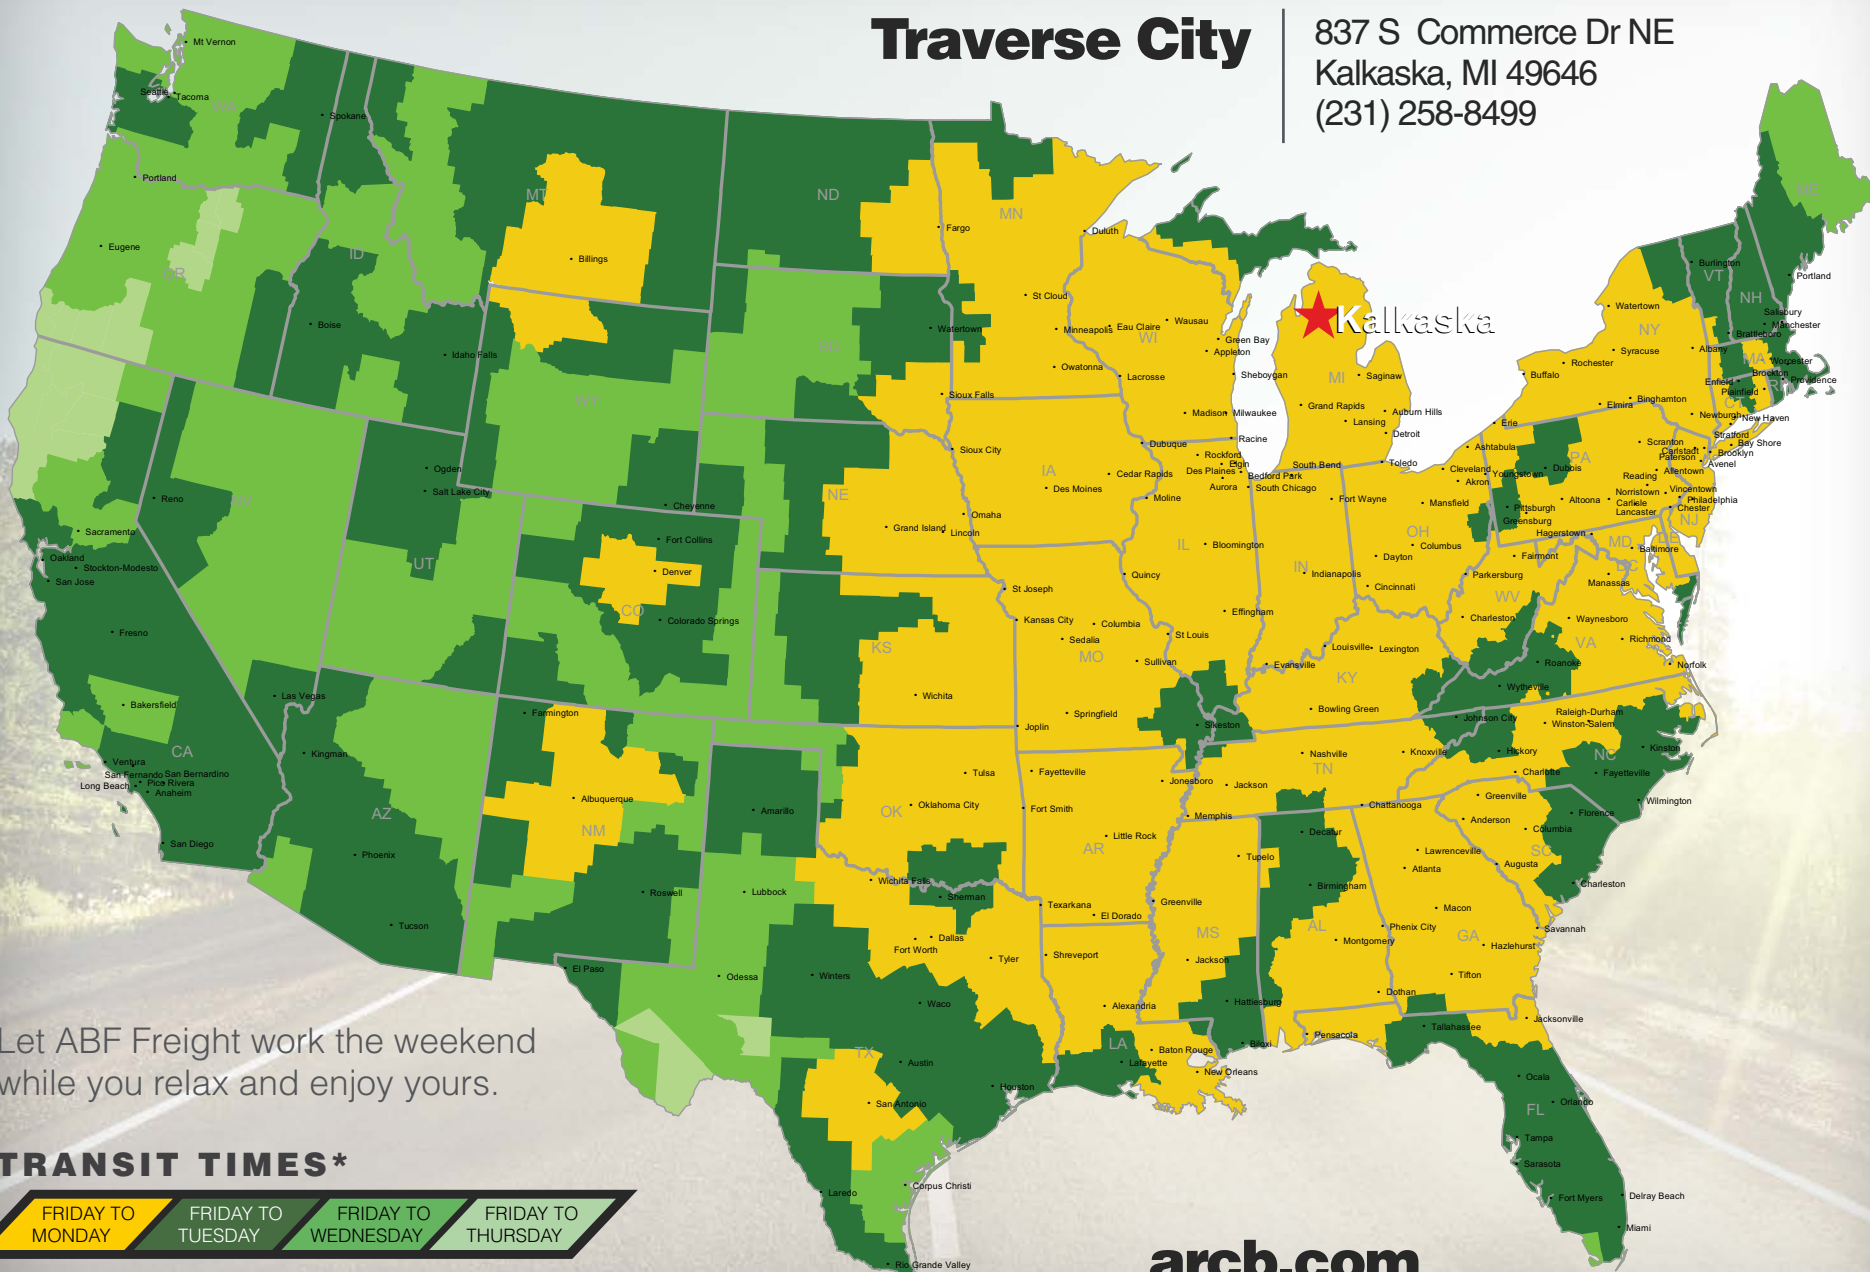

Traverse City

837 S Commerce Dr NE
Kalkaska, MI 49646
(231) 258-8499

Let ABF Freight work the weekend while you relax and enjoy yours.

TRANSIT TIMES*

FRIDAY TO MONDAY	FRIDAY TO TUESDAY	FRIDAY TO WEDNESDAY	FRIDAY TO THURSDAY
------------------	-------------------	---------------------	--------------------

*Map graphically represents outbound transit times to service centers and is for illustrative purposes only. For a specific transit request, visit arcb.com or contact your account manager.

arcb.com

022018-124