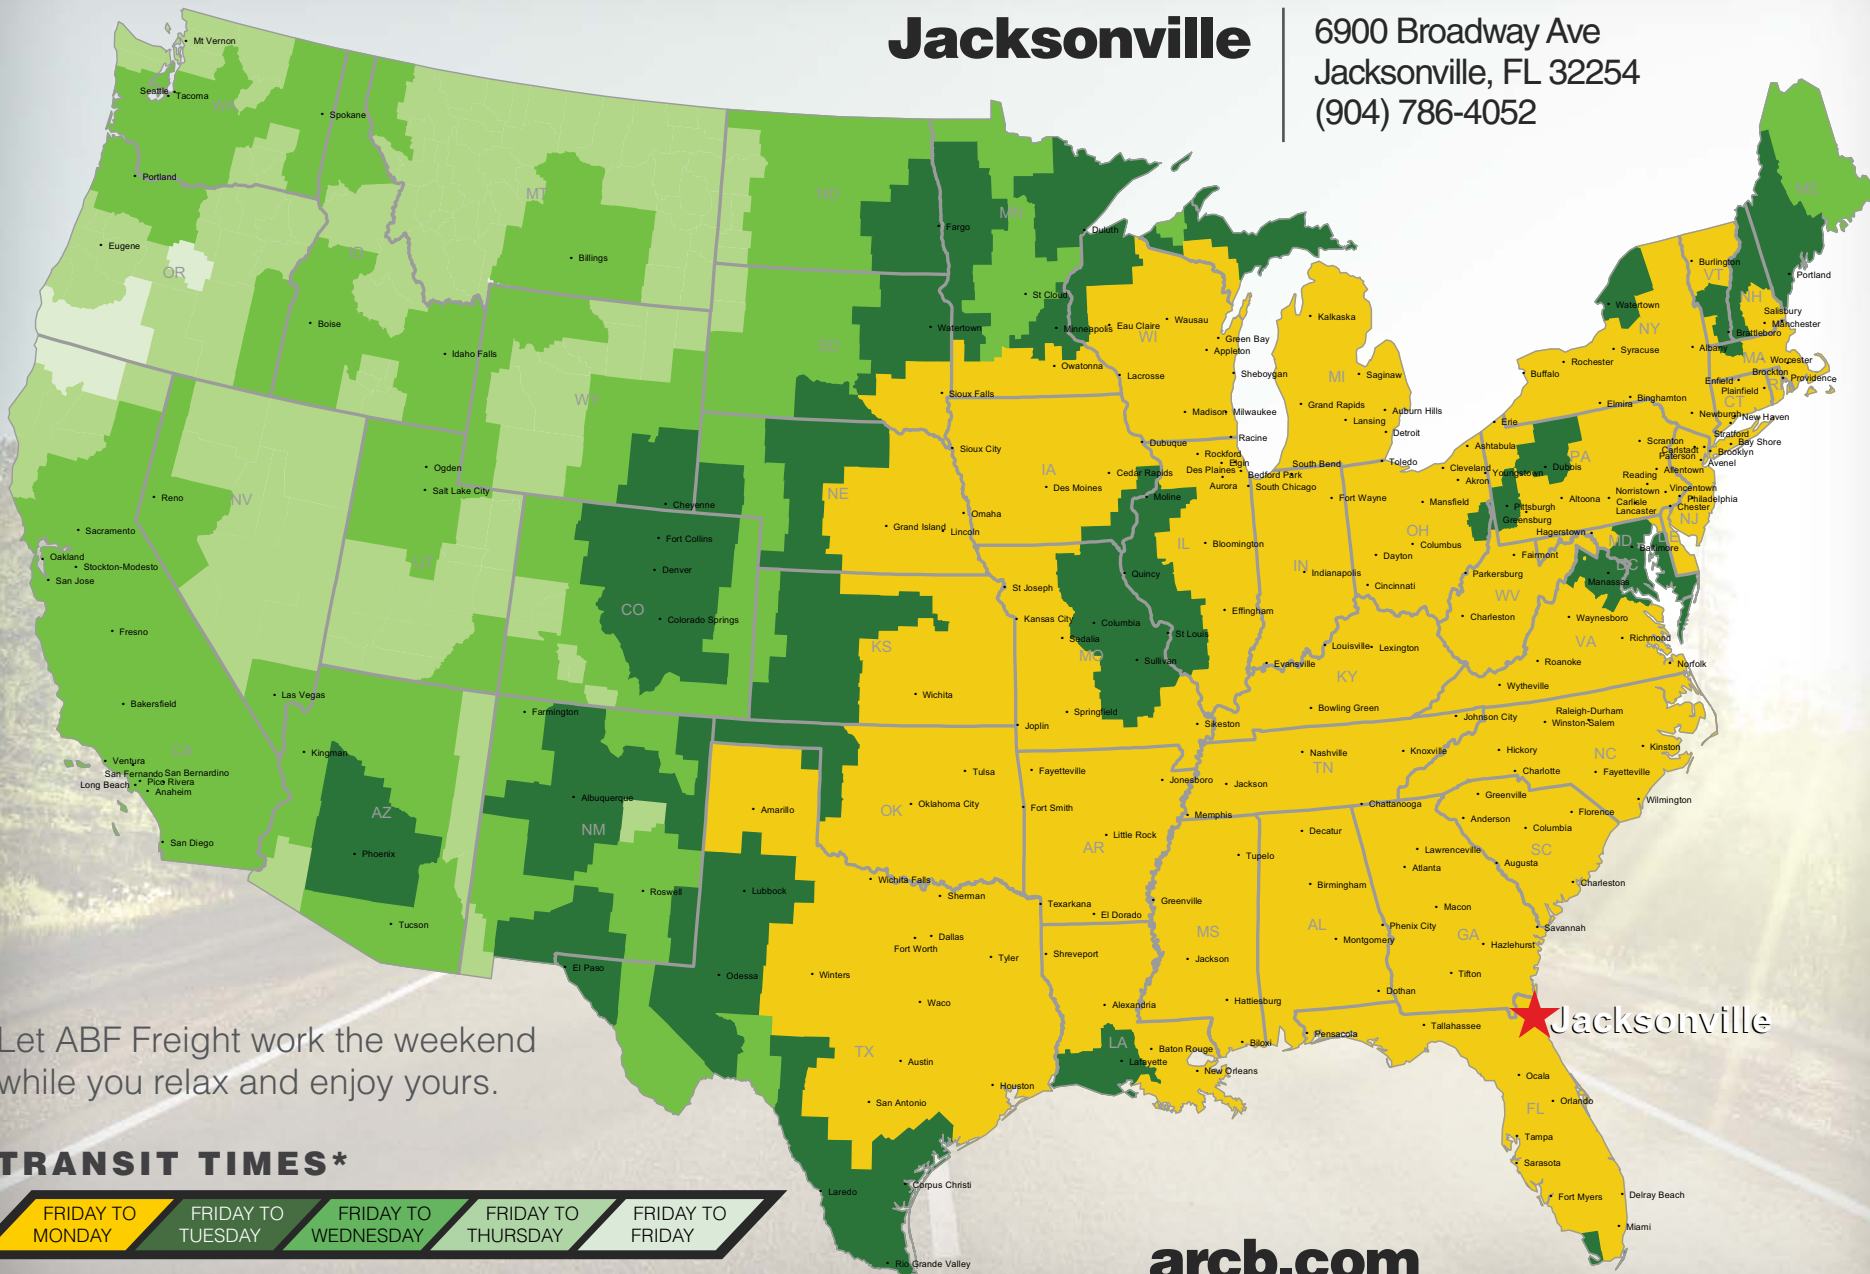

### Jacksonville

6900 Broadway Ave  
Jacksonville, FL 32254  
(904) 786-4052

Let ABF Freight work the weekend while you relax and enjoy yours.

#### TRANSIT TIMES\*

\*Map graphically represents outbound transit times to service centers and is for illustrative purposes only. For a specific transit request, visit [arcb.com](http://arcb.com) or contact your account manager.