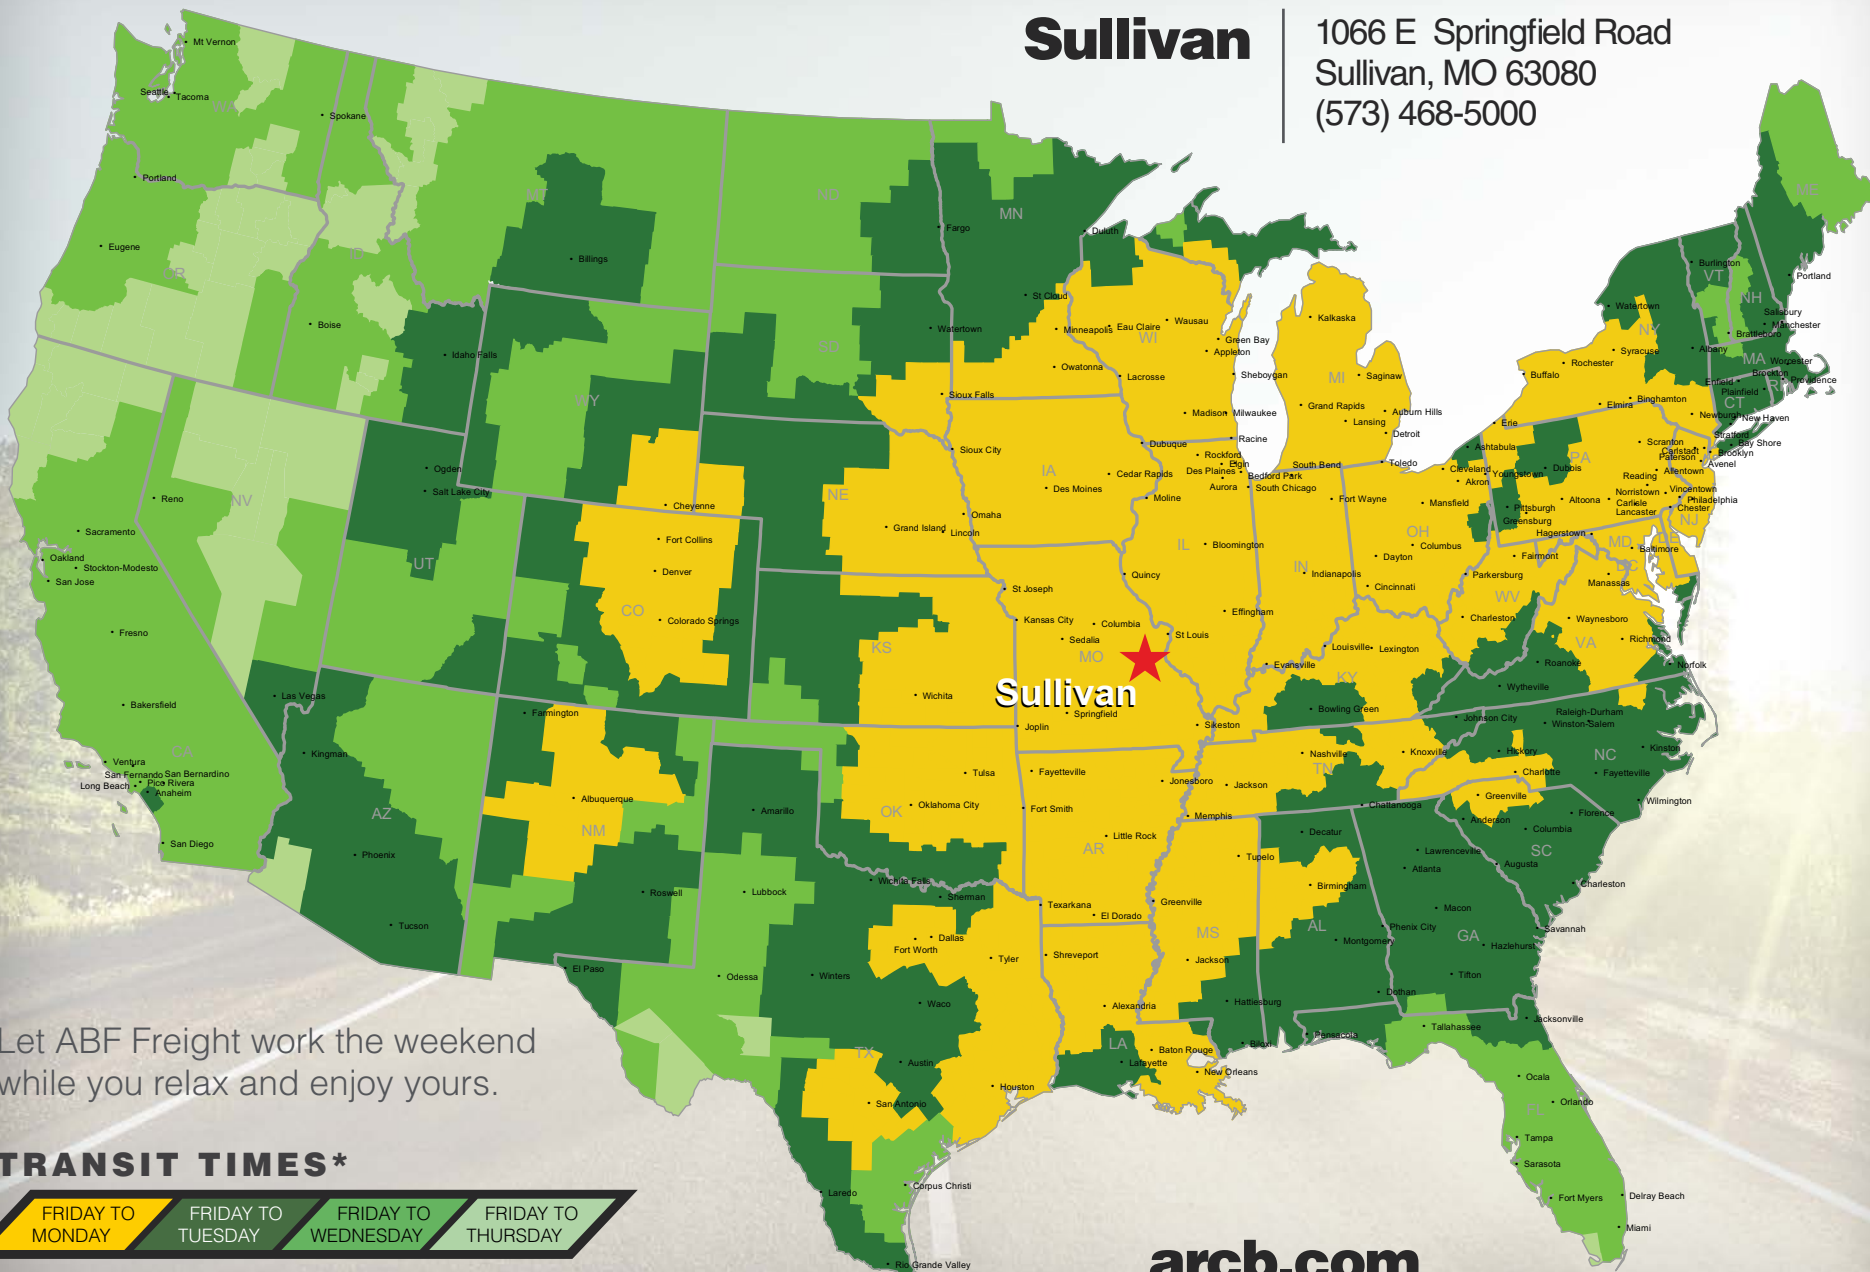

Sullivan

1066 E Springfield Road
Sullivan, MO 63080
(573) 468-5000

Let ABF Freight work the weekend while you relax and enjoy yours.

TRANSIT TIMES*

FRIDAY TO MONDAY	FRIDAY TO TUESDAY	FRIDAY TO WEDNESDAY	FRIDAY TO THURSDAY
------------------	-------------------	---------------------	--------------------

arcb.com

*Map graphically represents outbound transit times to service centers and is for illustrative purposes only. For a specific transit request, visit arcb.com or contact your account manager.