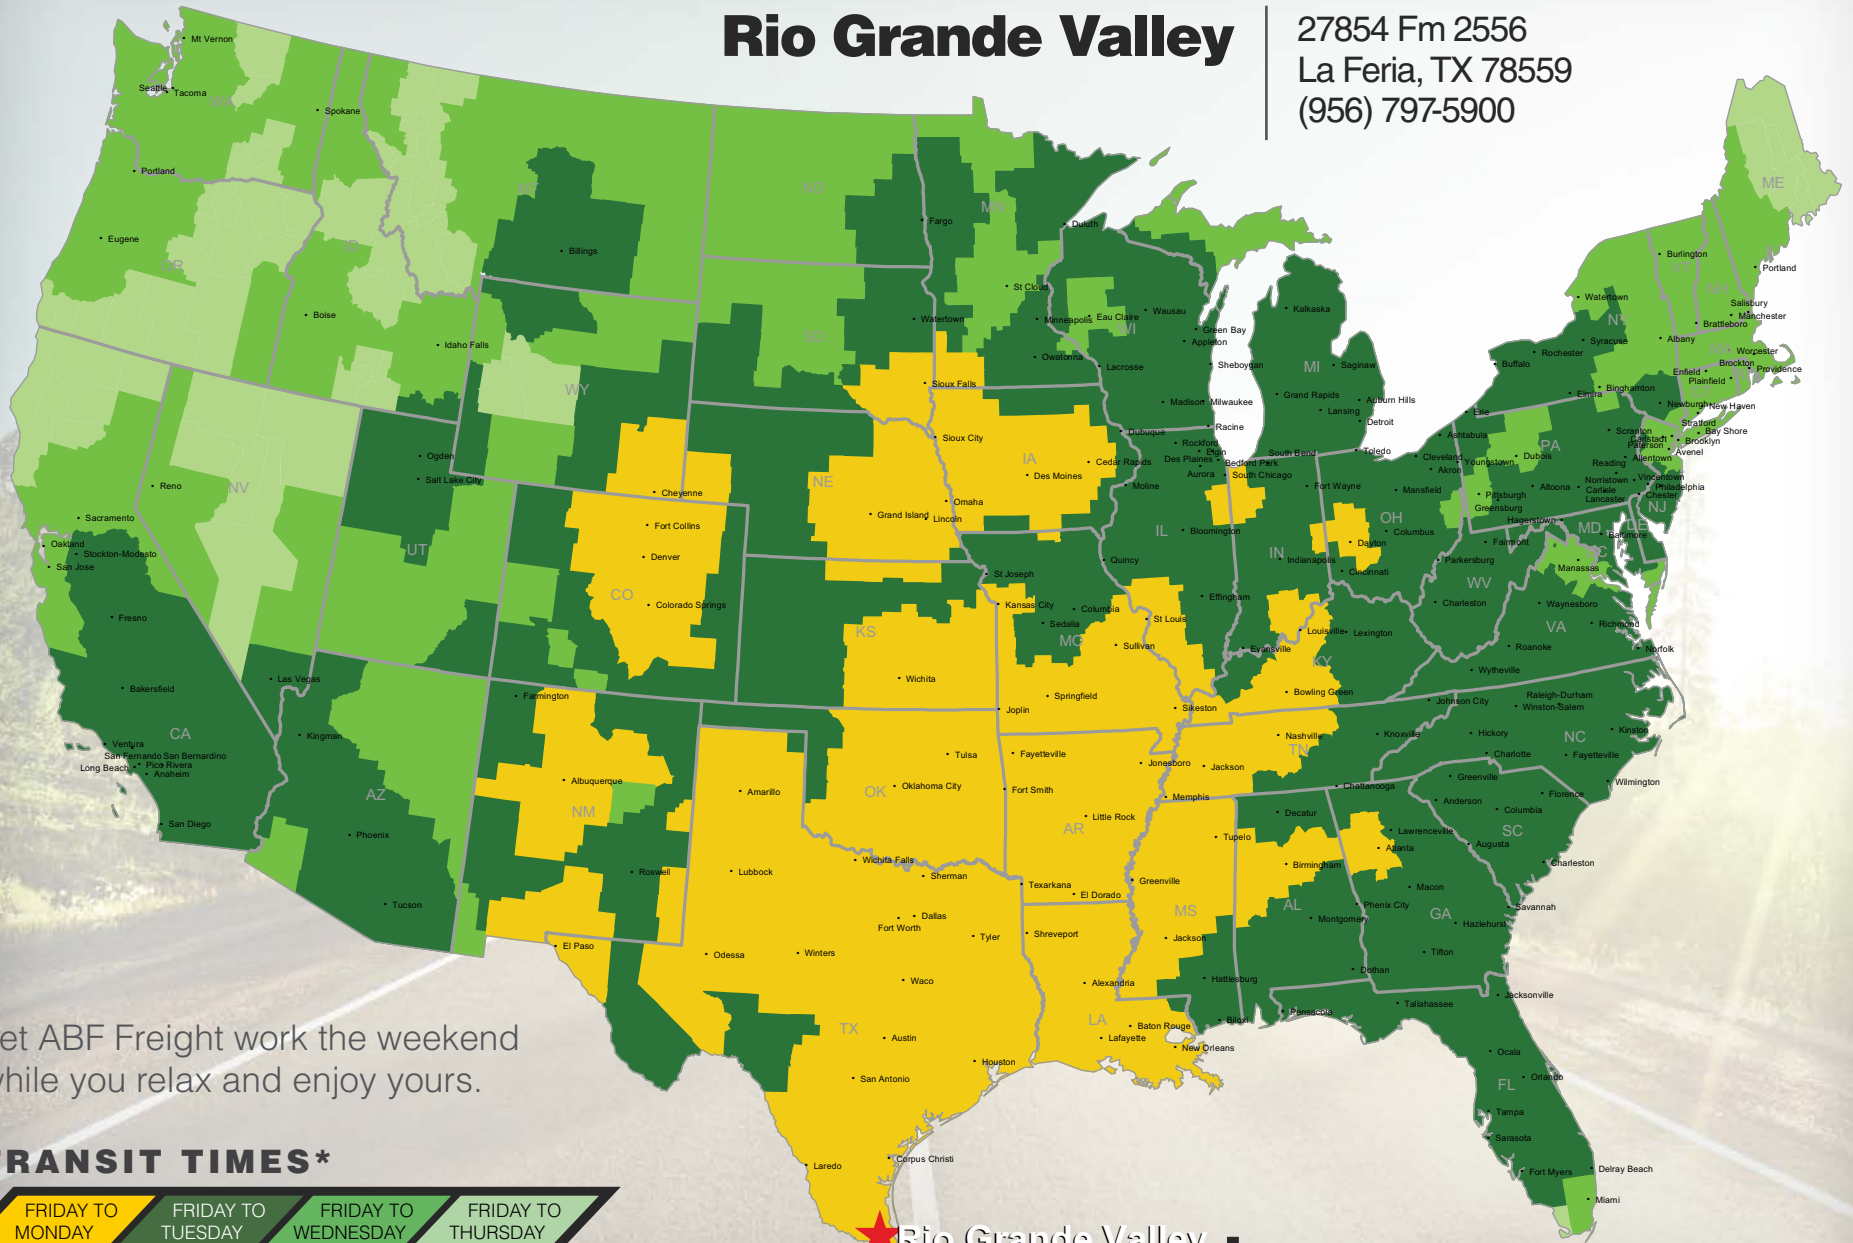

Rio Grande Valley

27854 Fm 2556
La Feria, TX 78559
(956) 797-5900

Let ABF Freight work the weekend while you relax and enjoy yours.

TRANSIT TIMES*

FRIDAY TO MONDAY

FRIDAY TO TUESDAY

FRIDAY TO WEDNESDAY

FRIDAY TO THURSDAY

*Map graphically represents outbound transit times to service centers and is for illustrative purposes only. For a specific transit request, visit arcb.com or contact your account manager.

 Rio Grande Valley **arcb.com**