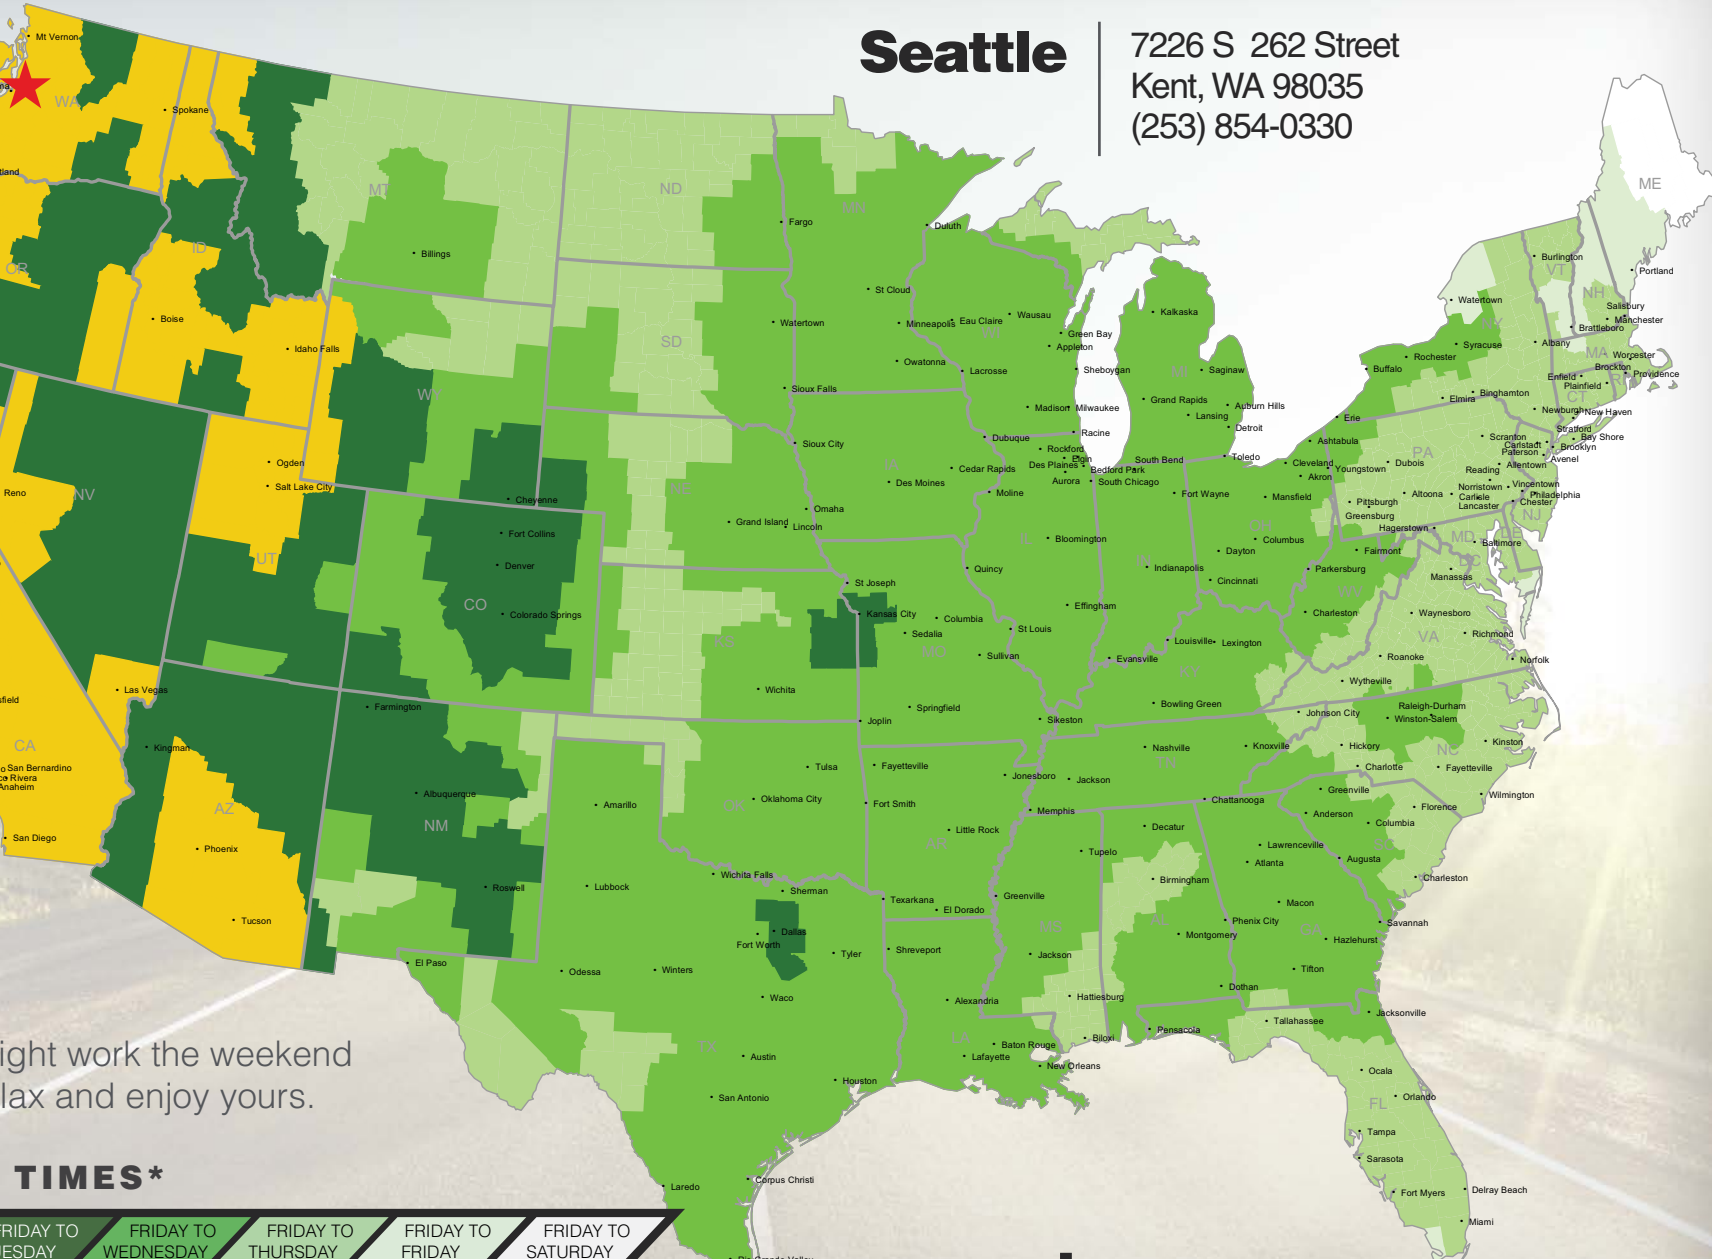

Seattle

Seattle

7226 S 262 Street
Kent, WA 98035
(253) 854-0330

Let ABF Freight work the weekend while you relax and enjoy yours.

TRANSIT TIMES*

*Map graphically represents outbound transit times to service centers and is for illustrative purposes only. For a specific transit request, visit arcb.com or contact your account manager.

arcb.com

022018-146