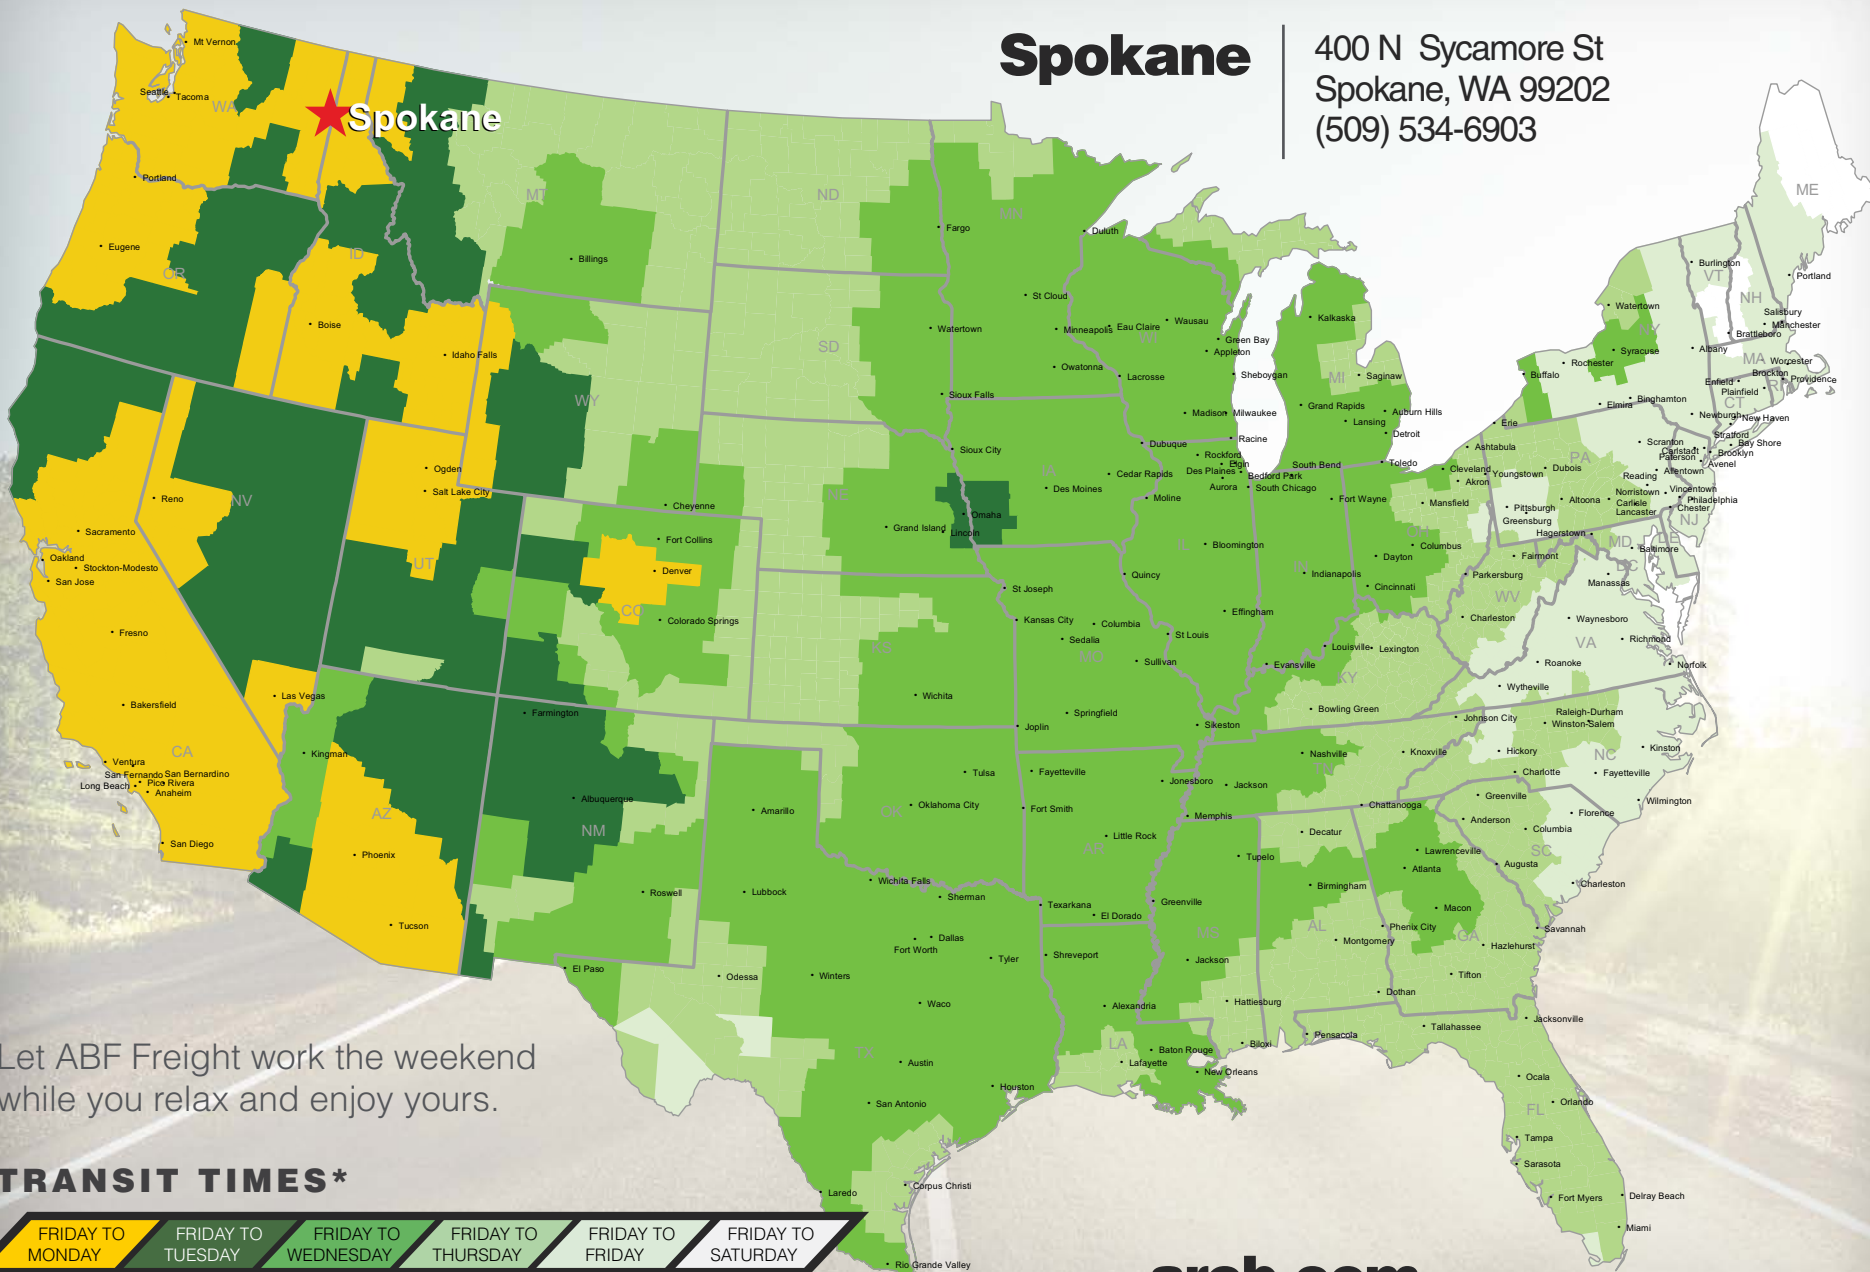

Spokane

400 N Sycamore St
Spokane, WA 99202
(509) 534-6903

Let ABF Freight work the weekend while you relax and enjoy yours.

TRANSIT TIMES*

*Map graphically represents outbound transit times to service centers and is for illustrative purposes only. For a specific transit request, visit arcb.com or contact your account manager.