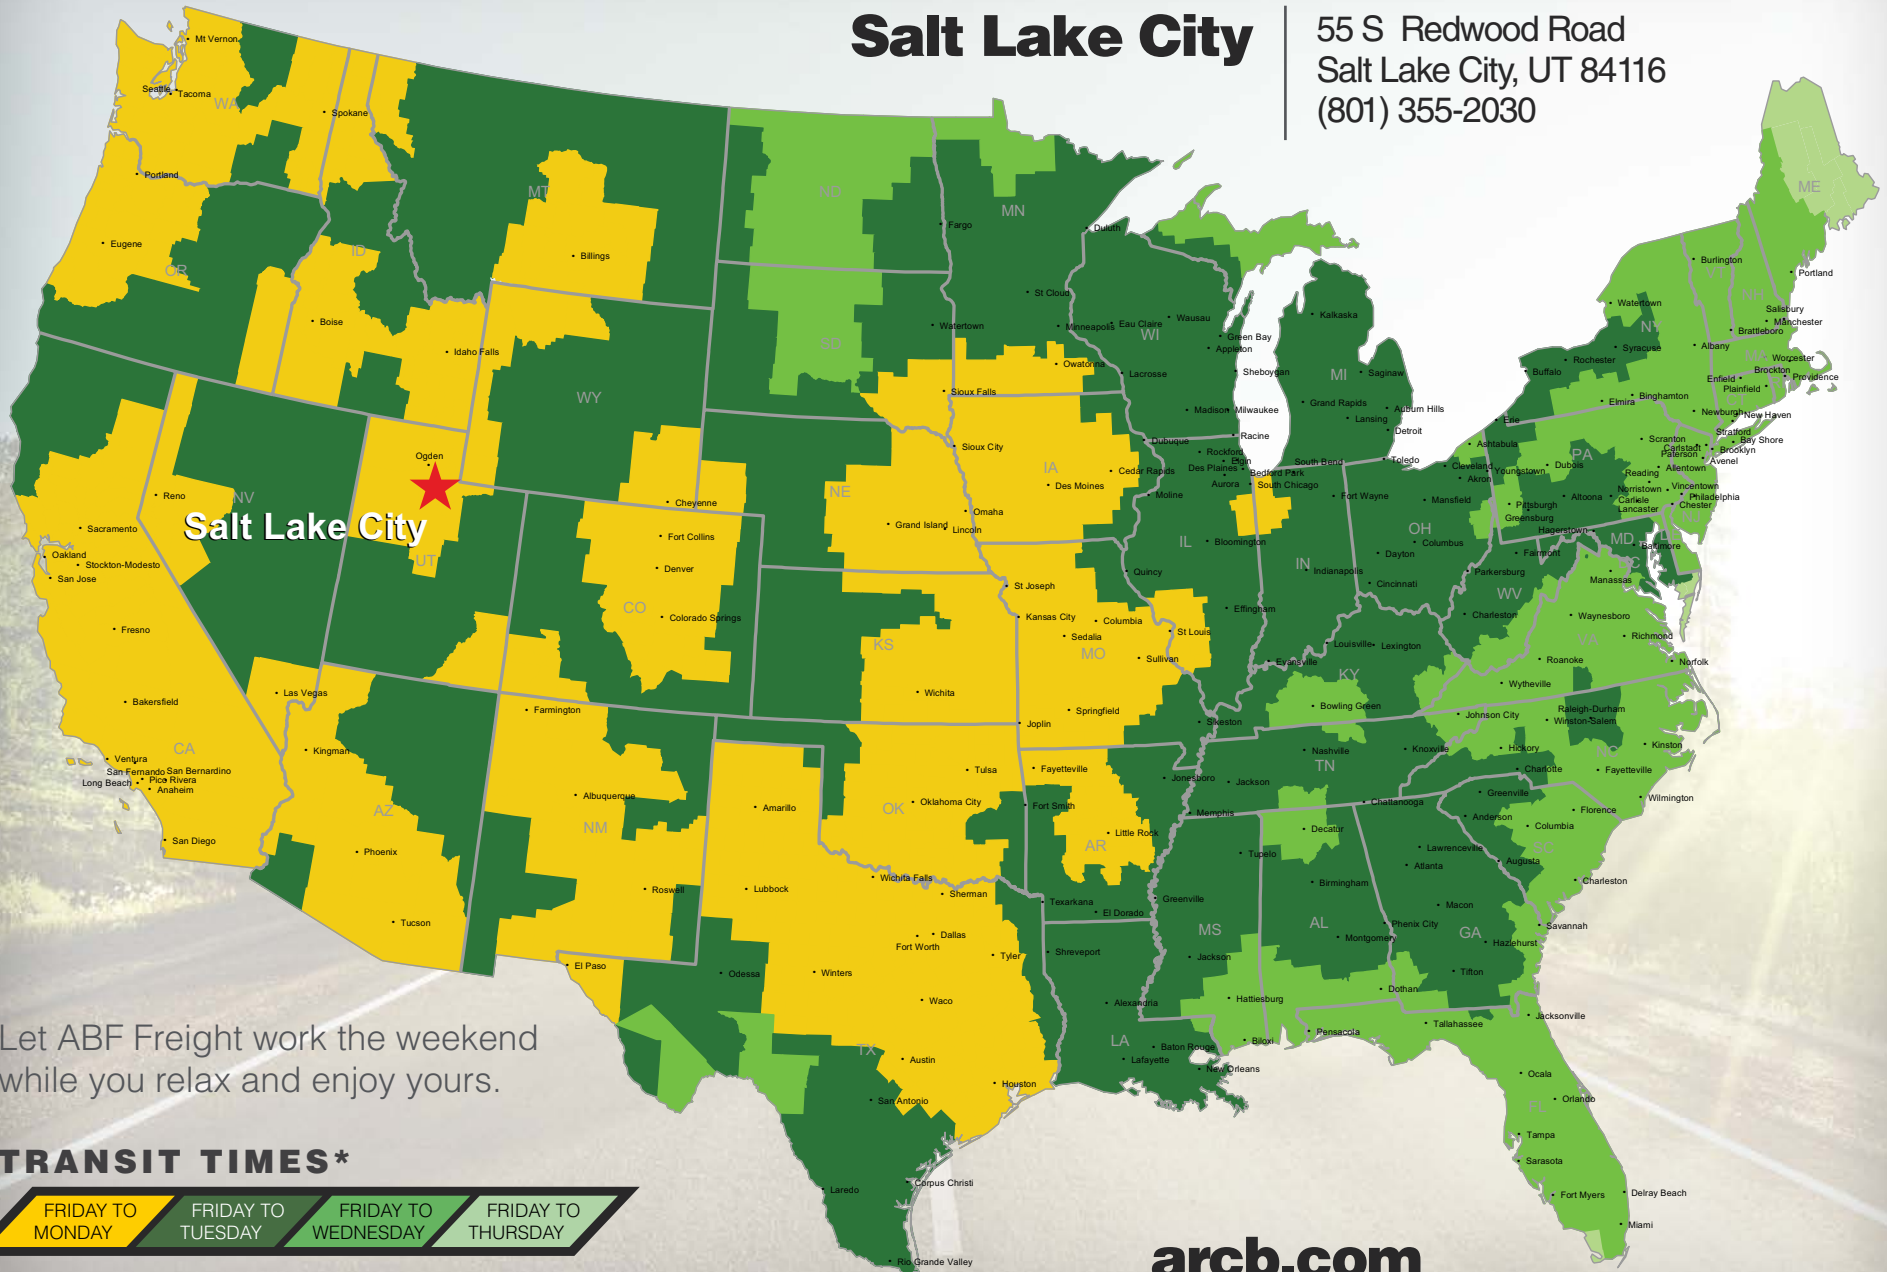

Salt Lake City

55 S Redwood Road
Salt Lake City, UT 84116
(801) 355-2030

Let ABF Freight work the weekend while you relax and enjoy yours.

TRANSIT TIMES*

FRIDAY TO MONDAY

FRIDAY TO TUESDAY

FRIDAY TO WEDNESDAY

FRIDAY TO THURSDAY

*Map graphically represents outbound transit times to service centers and is for illustrative purposes only. For a specific transit request, visit arcb.com or contact your account manager.