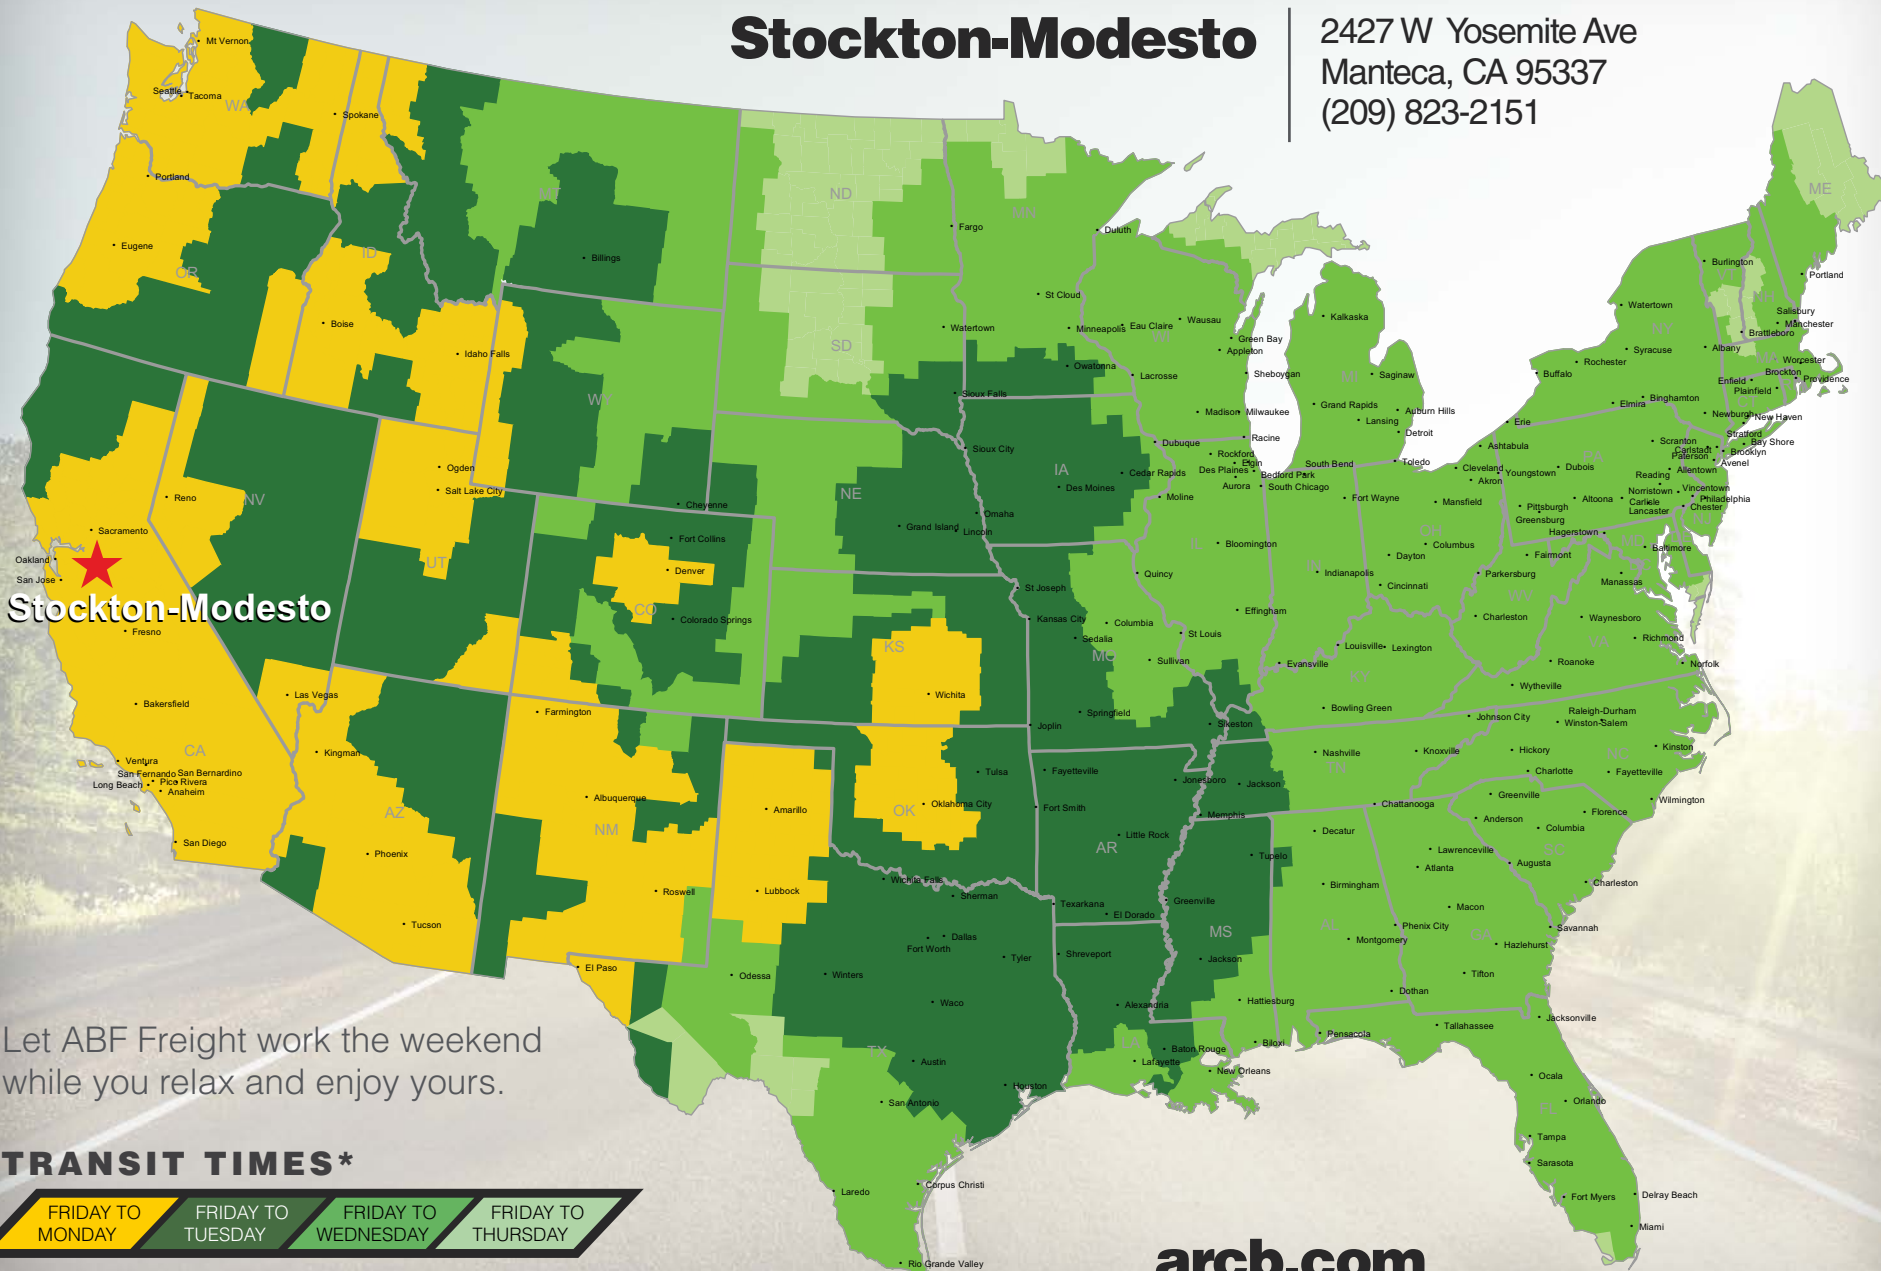

Stockton-Modesto

2427 W Yosemite Ave
Manteca, CA 95337
(209) 823-2151

Stockton-Modesto

Let ABF Freight work the weekend while you relax and enjoy yours.

TRANSIT TIMES*

FRIDAY TO MONDAY

FRIDAY TO TUESDAY

FRIDAY TO WEDNESDAY

FRIDAY TO THURSDAY

*Map graphically represents outbound transit times to service centers and is for illustrative purposes only. For a specific transit request, visit arcb.com or contact your account manager.