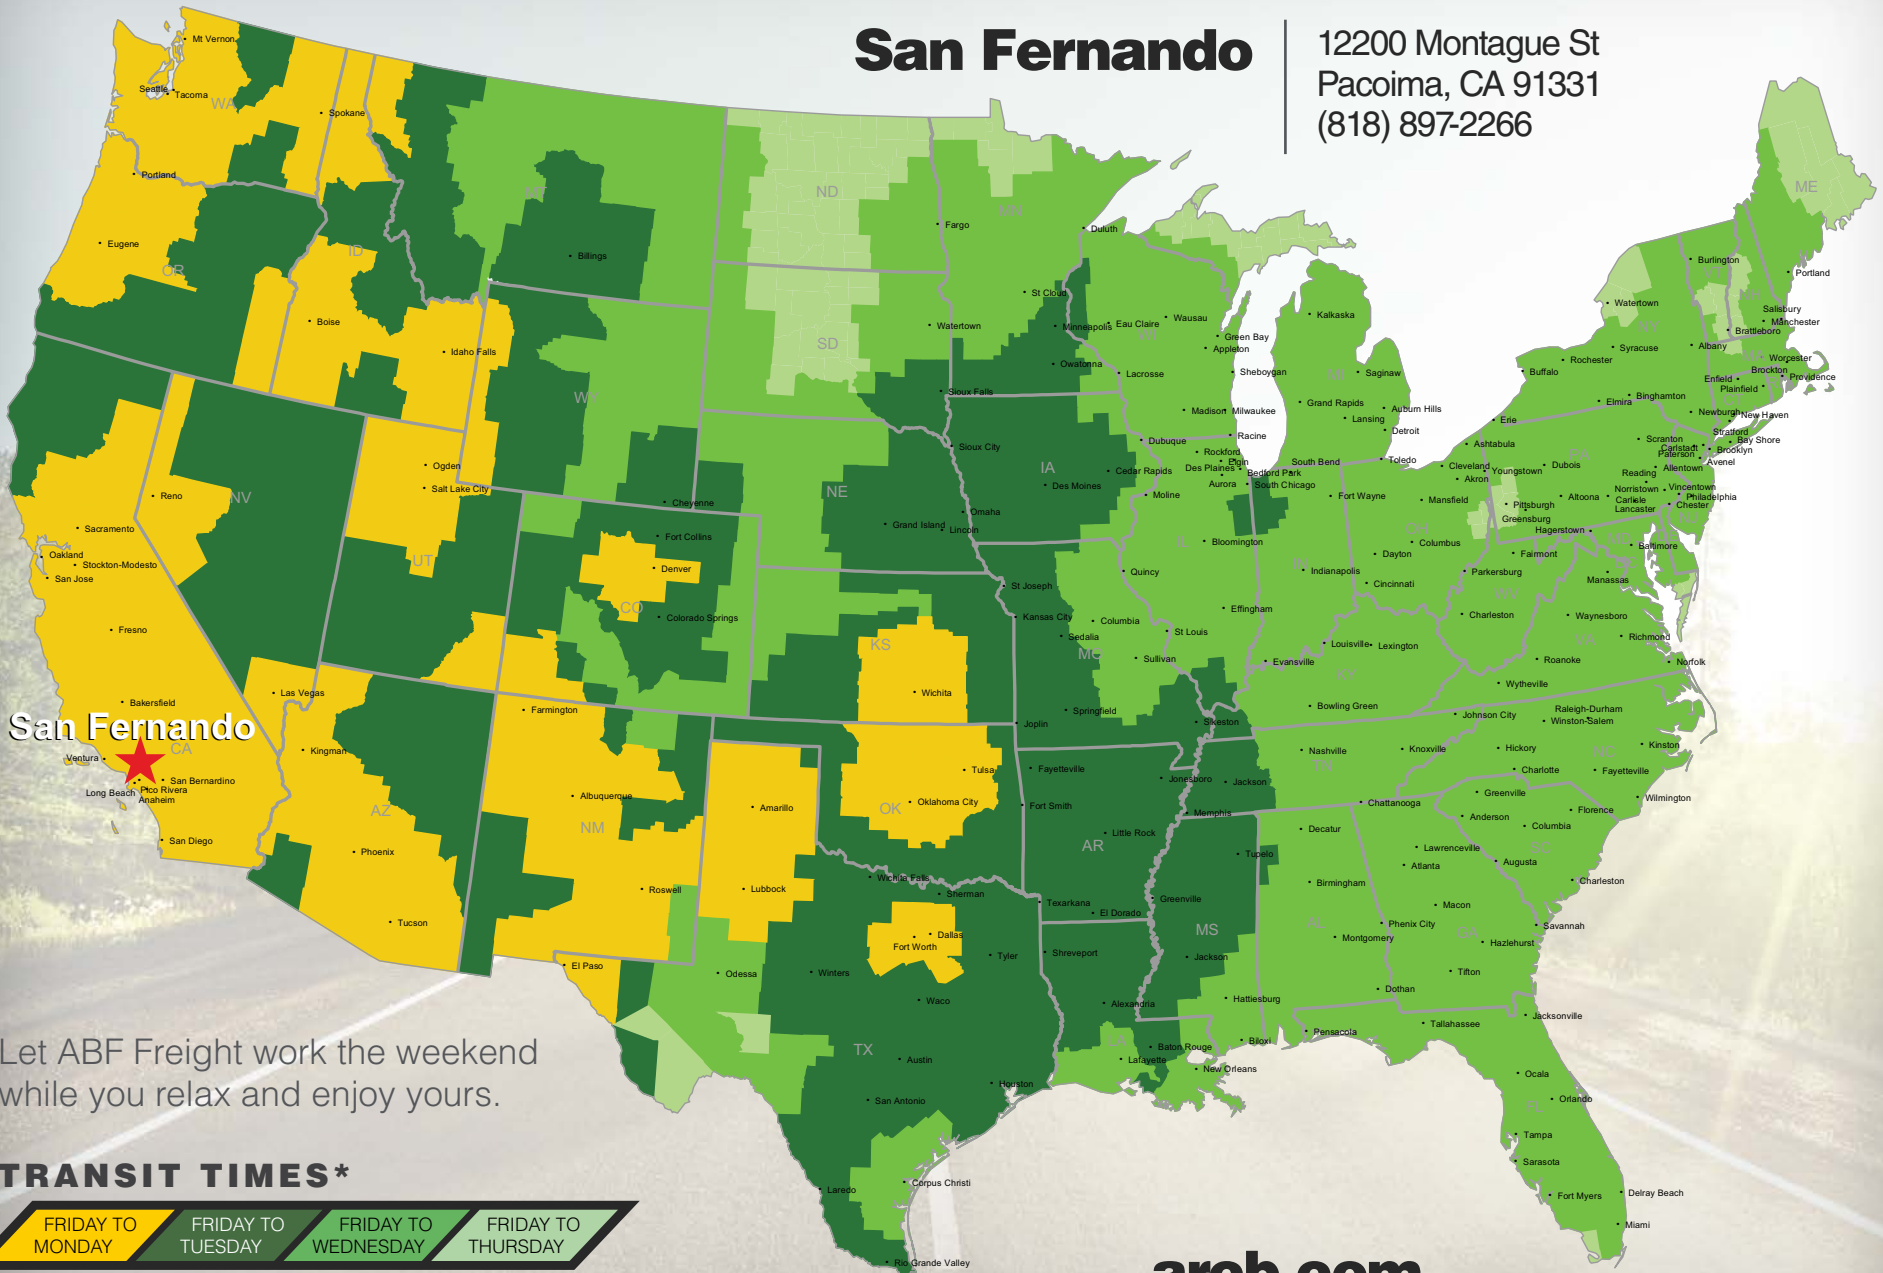

### San Fernando

12200 Montague St  
Pacoima, CA 91331  
(818) 897-2266

San Fernando

Let ABF Freight work the weekend while you relax and enjoy yours.

#### TRANSIT TIMES\*

FRIDAY TO MONDAY

FRIDAY TO TUESDAY

FRIDAY TO WEDNESDAY

FRIDAY TO THURSDAY

\*Map graphically represents outbound transit times to service centers and is for illustrative purposes only. For a specific transit request, visit [arcb.com](http://arcb.com) or contact your account manager.