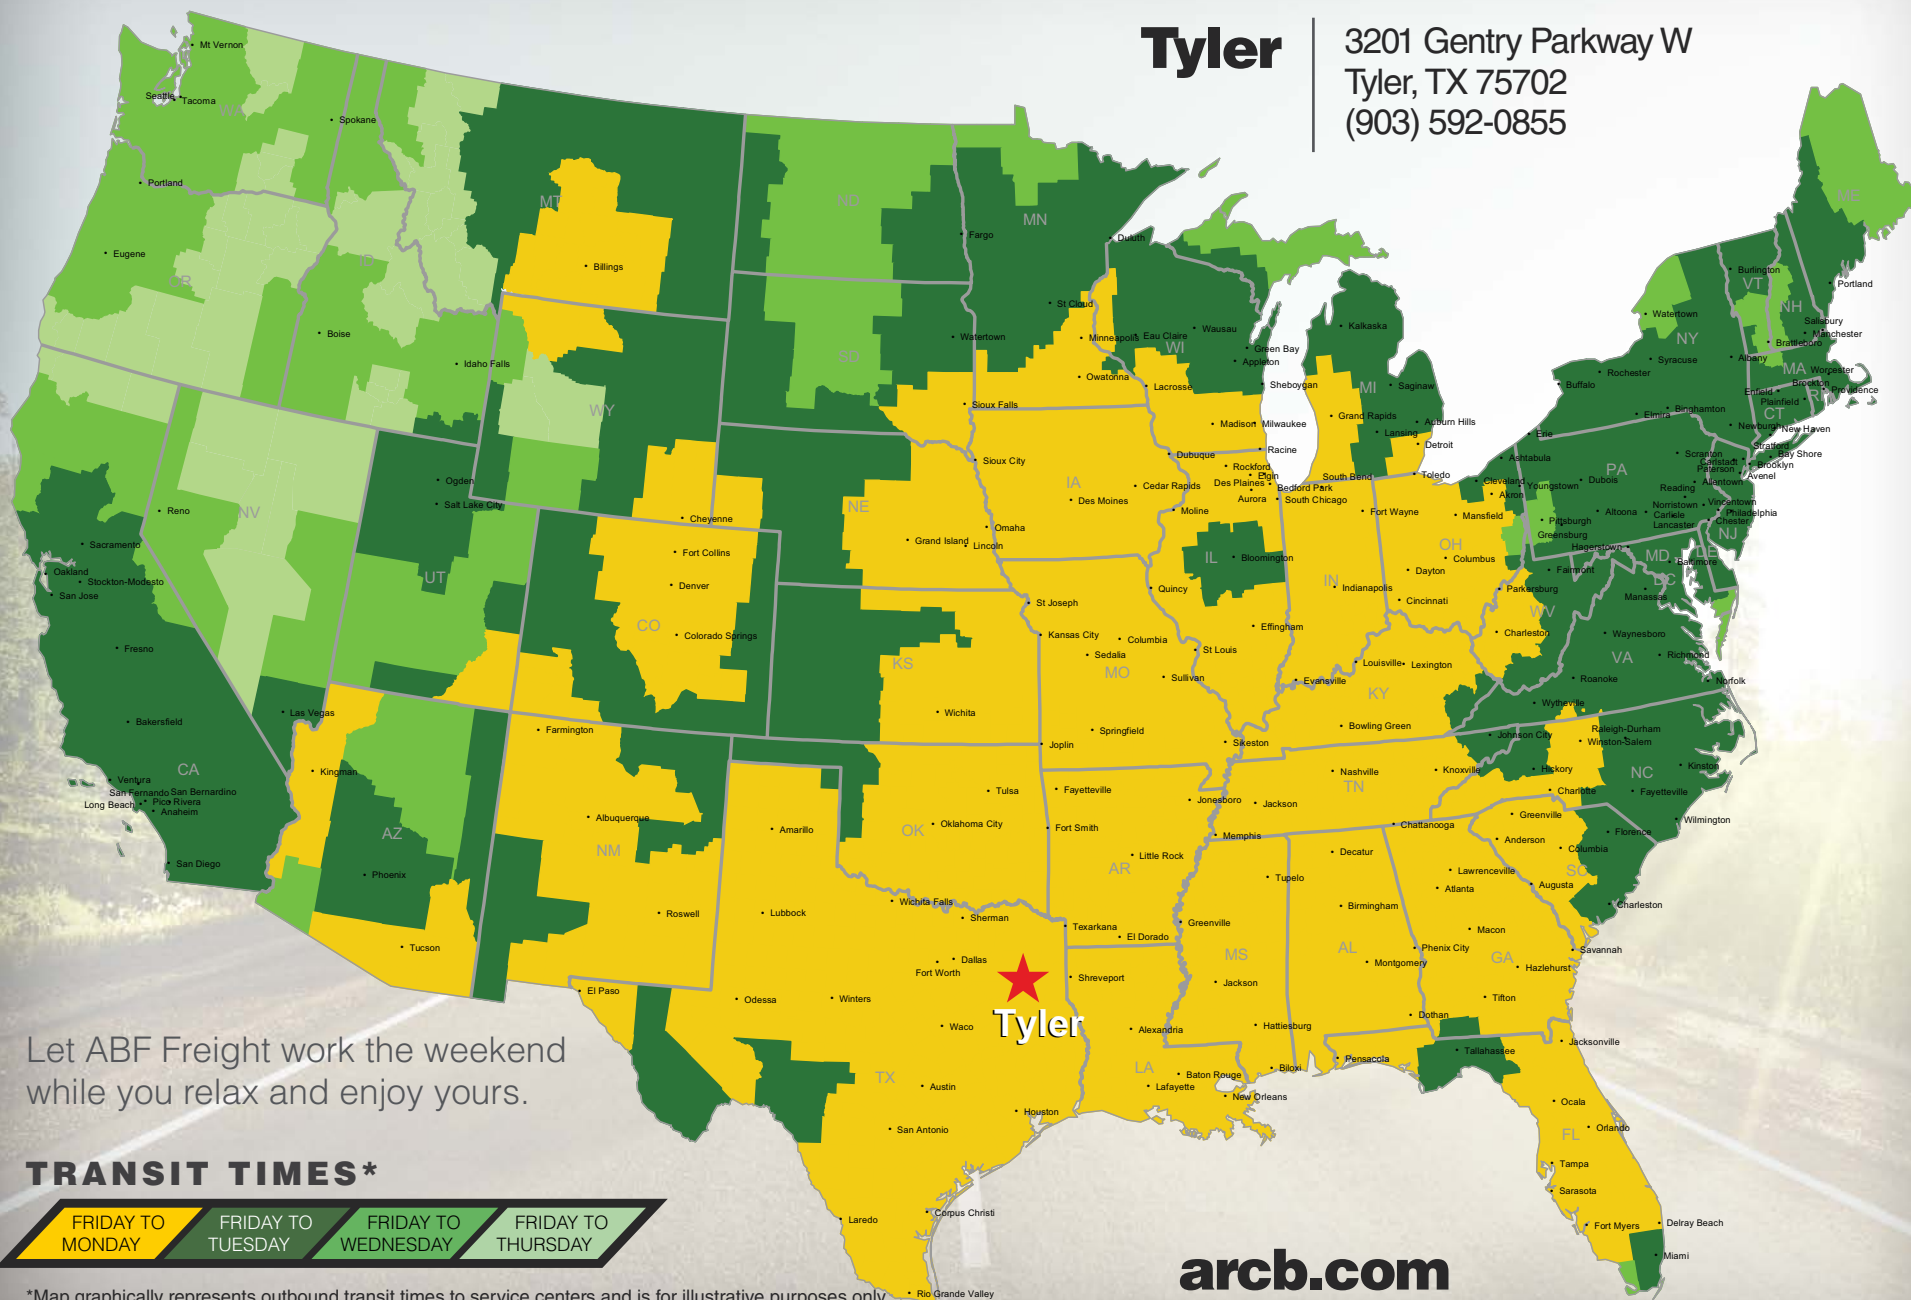

Tyler

3201 Gentry Parkway W
Tyler, TX 75702
(903) 592-0855

Let ABF Freight work the weekend while you relax and enjoy yours.

TRANSIT TIMES*

FRIDAY TO MONDAY	FRIDAY TO TUESDAY	FRIDAY TO WEDNESDAY	FRIDAY TO THURSDAY
------------------	-------------------	---------------------	--------------------

*Map graphically represents outbound transit times to service centers and is for illustrative purposes only. For a specific transit request, visit arcb.com or contact your account manager.

arcb.com