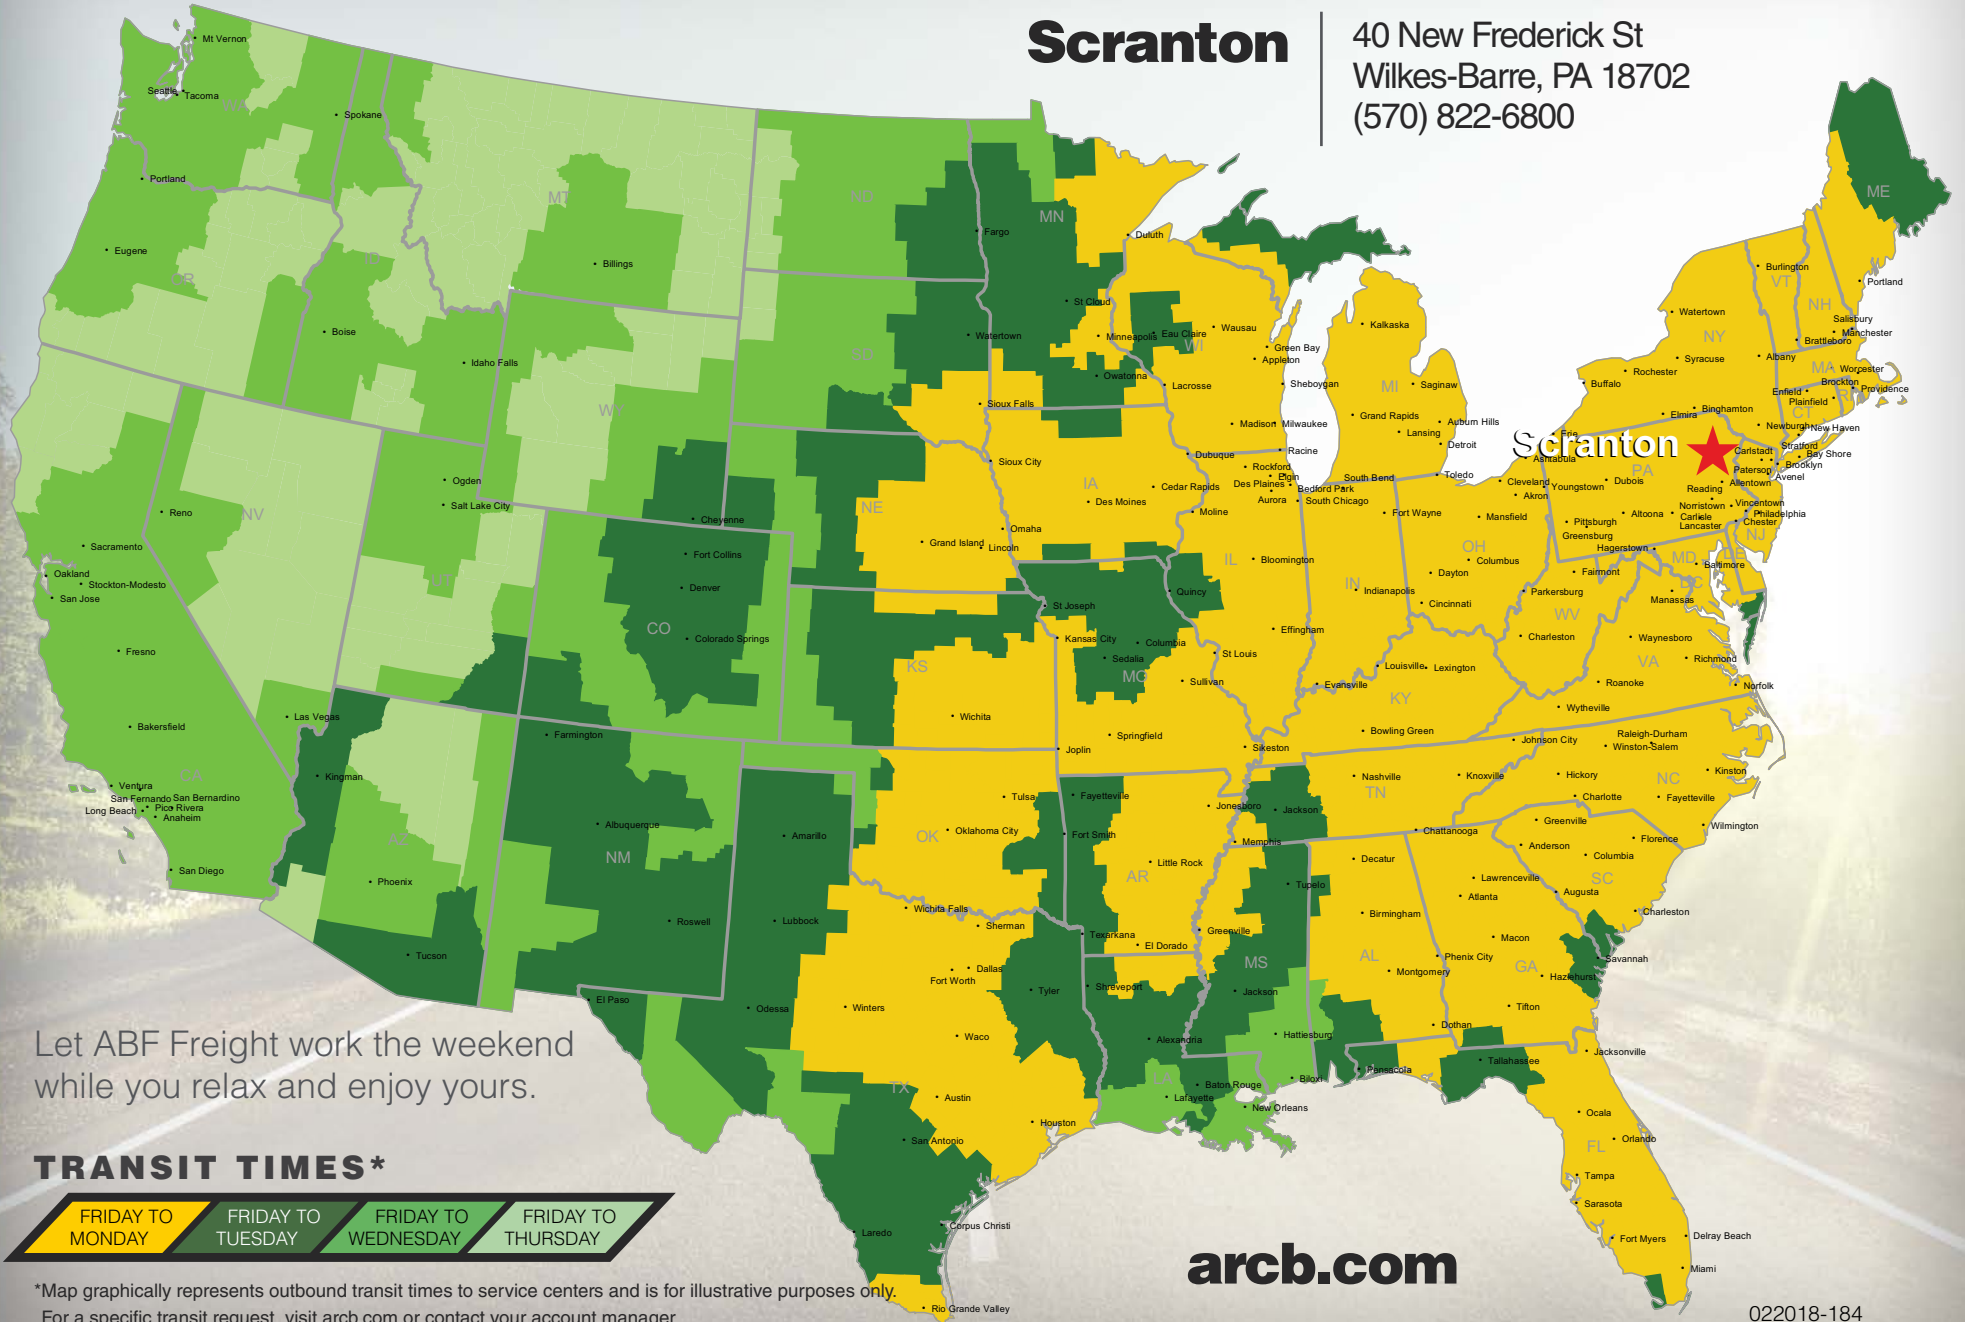

Scranton

40 New Frederick St
Wilkes-Barre, PA 18702
(570) 822-6800

Let ABF Freight work the weekend while you relax and enjoy yours.

TRANSIT TIMES*

FRIDAY TO MONDAY	FRIDAY TO TUESDAY	FRIDAY TO WEDNESDAY	FRIDAY TO THURSDAY
------------------	-------------------	---------------------	--------------------

*Map graphically represents outbound transit times to service centers and is for illustrative purposes only. For a specific transit request, visit arcb.com or contact your account manager.

arcb.com

022018-184