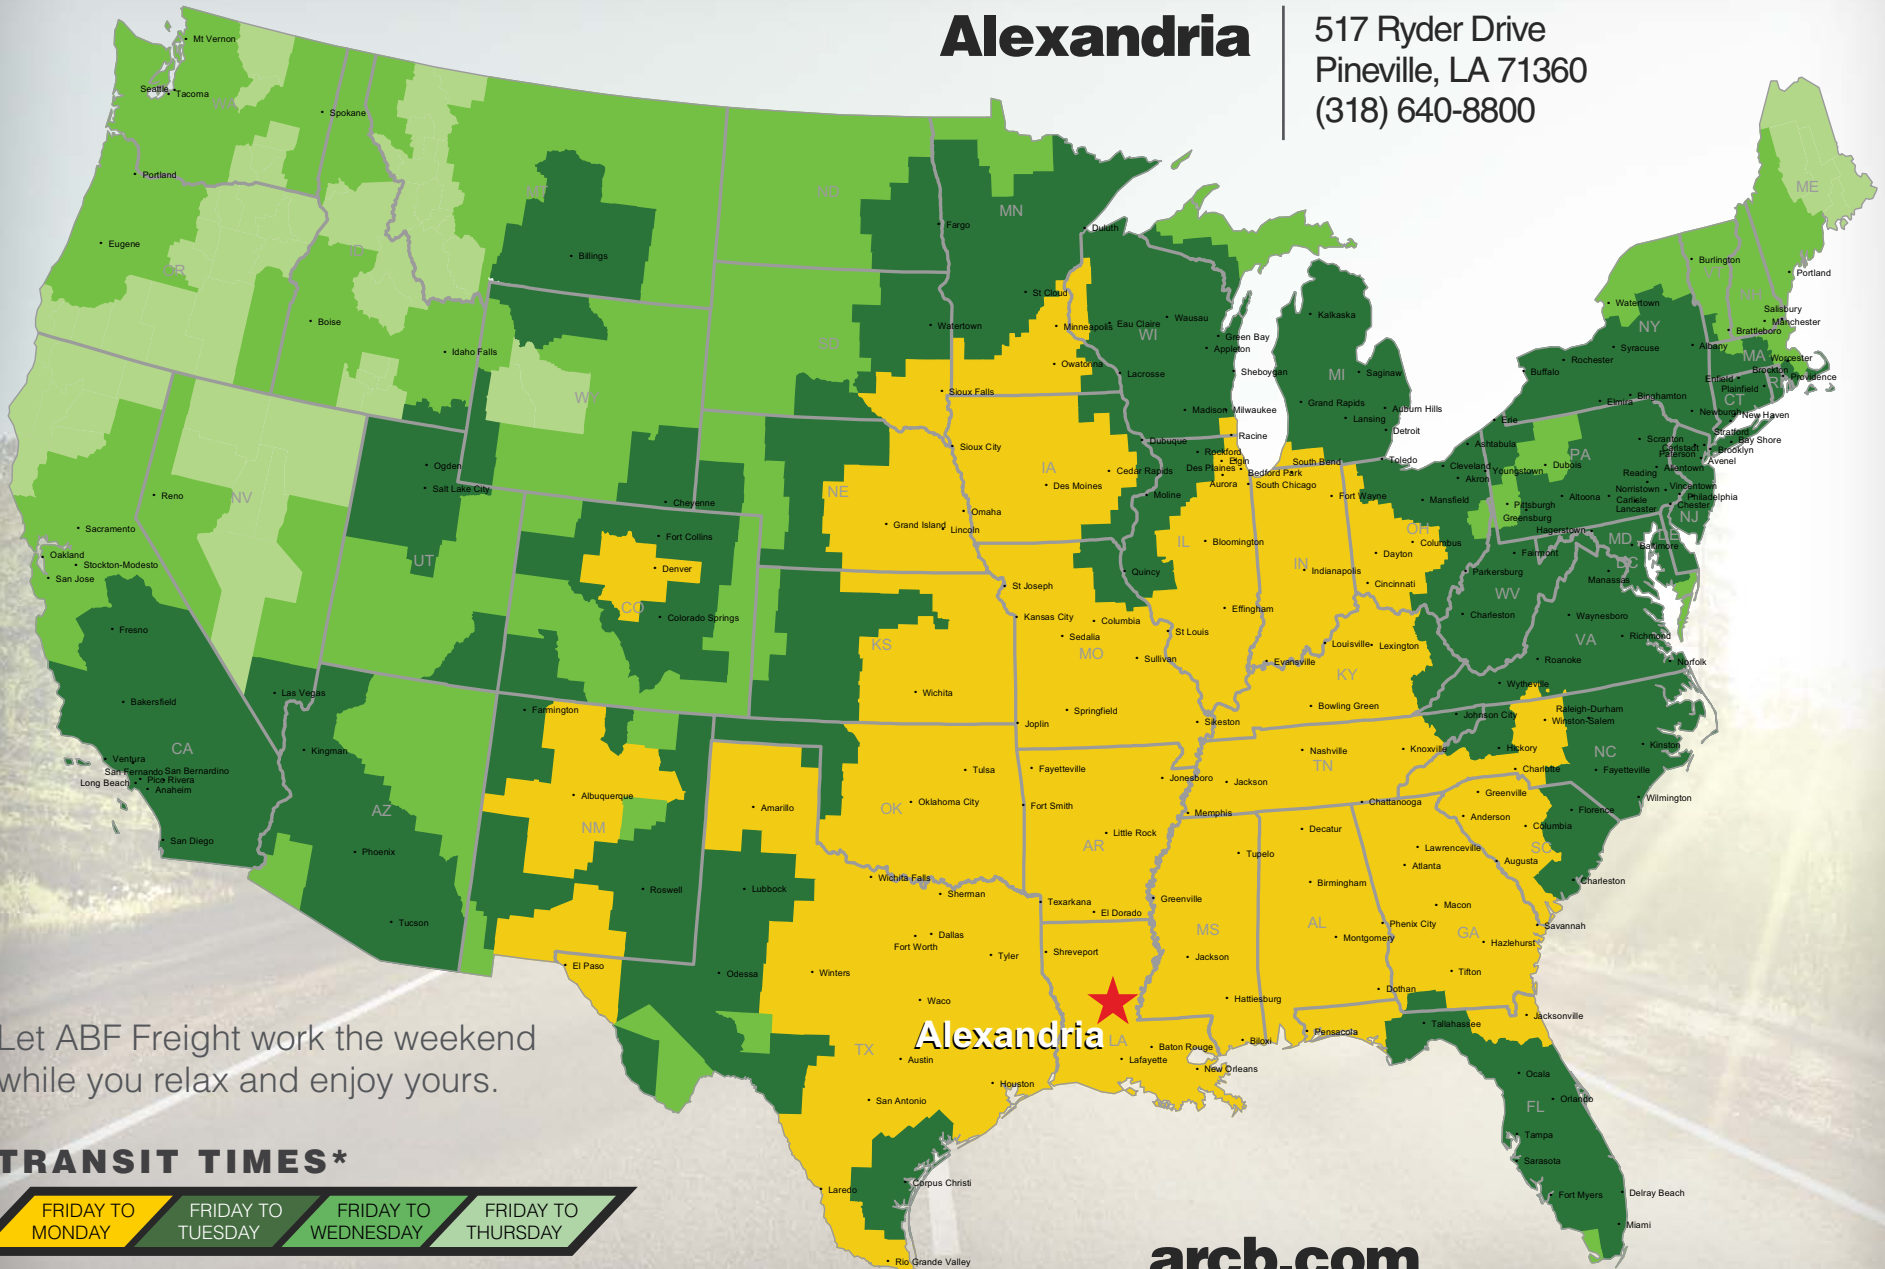

Alexandria

517 Ryder Drive
Pineville, LA 71360
(318) 640-8800

Let ABF Freight work the weekend while you relax and enjoy yours.

TRANSIT TIMES*

FRIDAY TO MONDAY

FRIDAY TO TUESDAY

FRIDAY TO WEDNESDAY

FRIDAY TO THURSDAY

*Map graphically represents outbound transit times to service centers and is for illustrative purposes only. For a specific transit request, visit arcb.com or contact your account manager.

arcb.com

022018-202